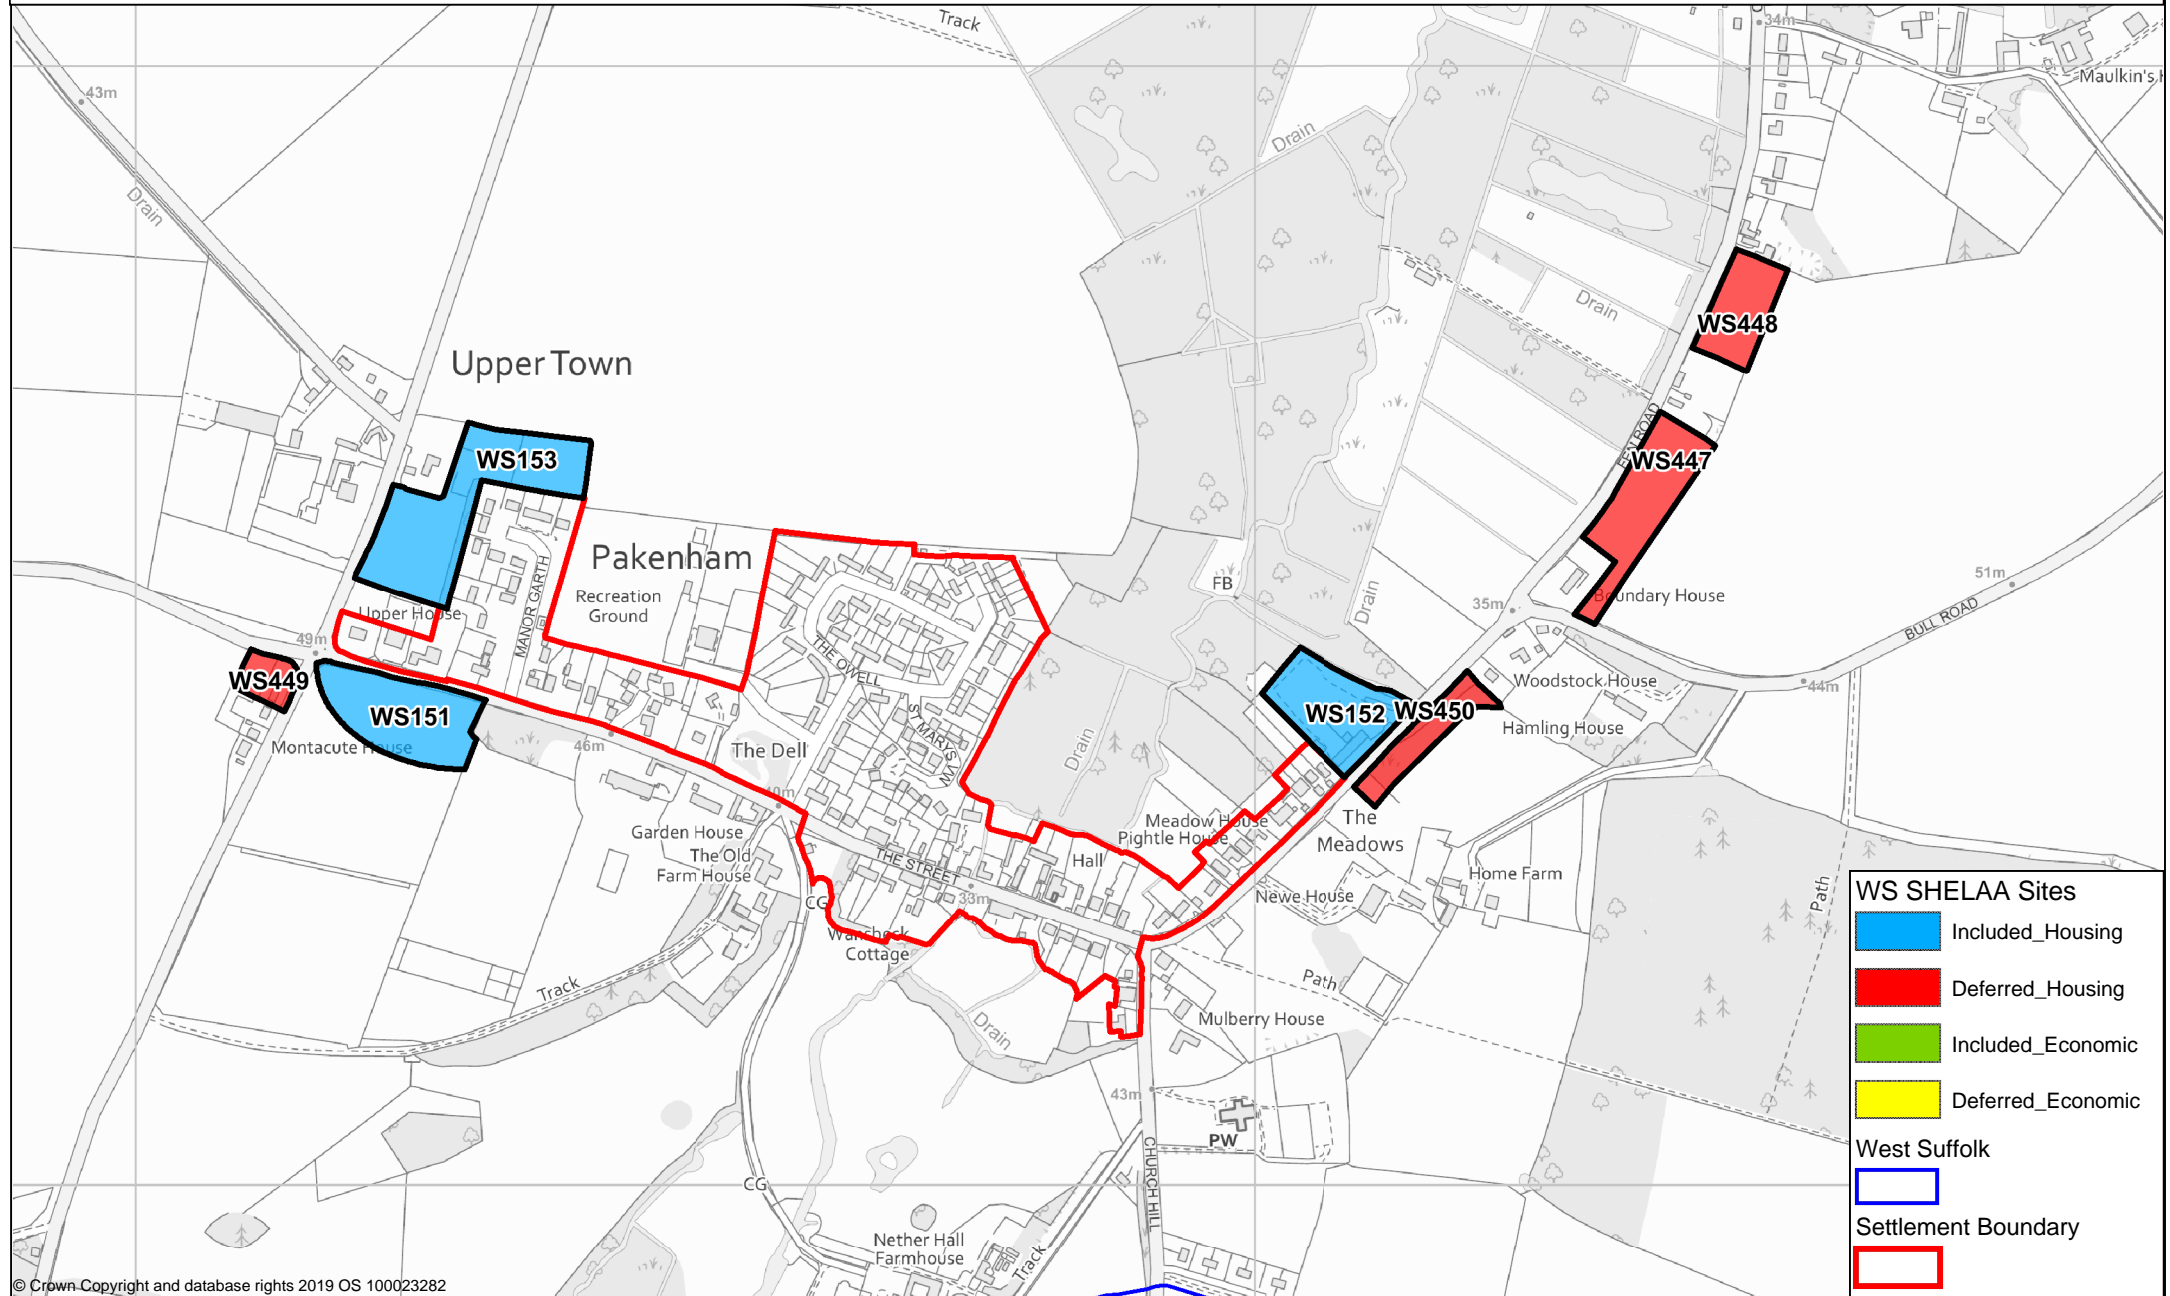

# Pakenham

**WS SHELAA Sites**

- Included\_Housing
- Deferred\_Housing
- Included\_Economic
- Deferred\_Economic

**West Suffolk**

- 

**Settlement Boundary**

- 

© Crown Copyright and database rights 2019 OS 100023282