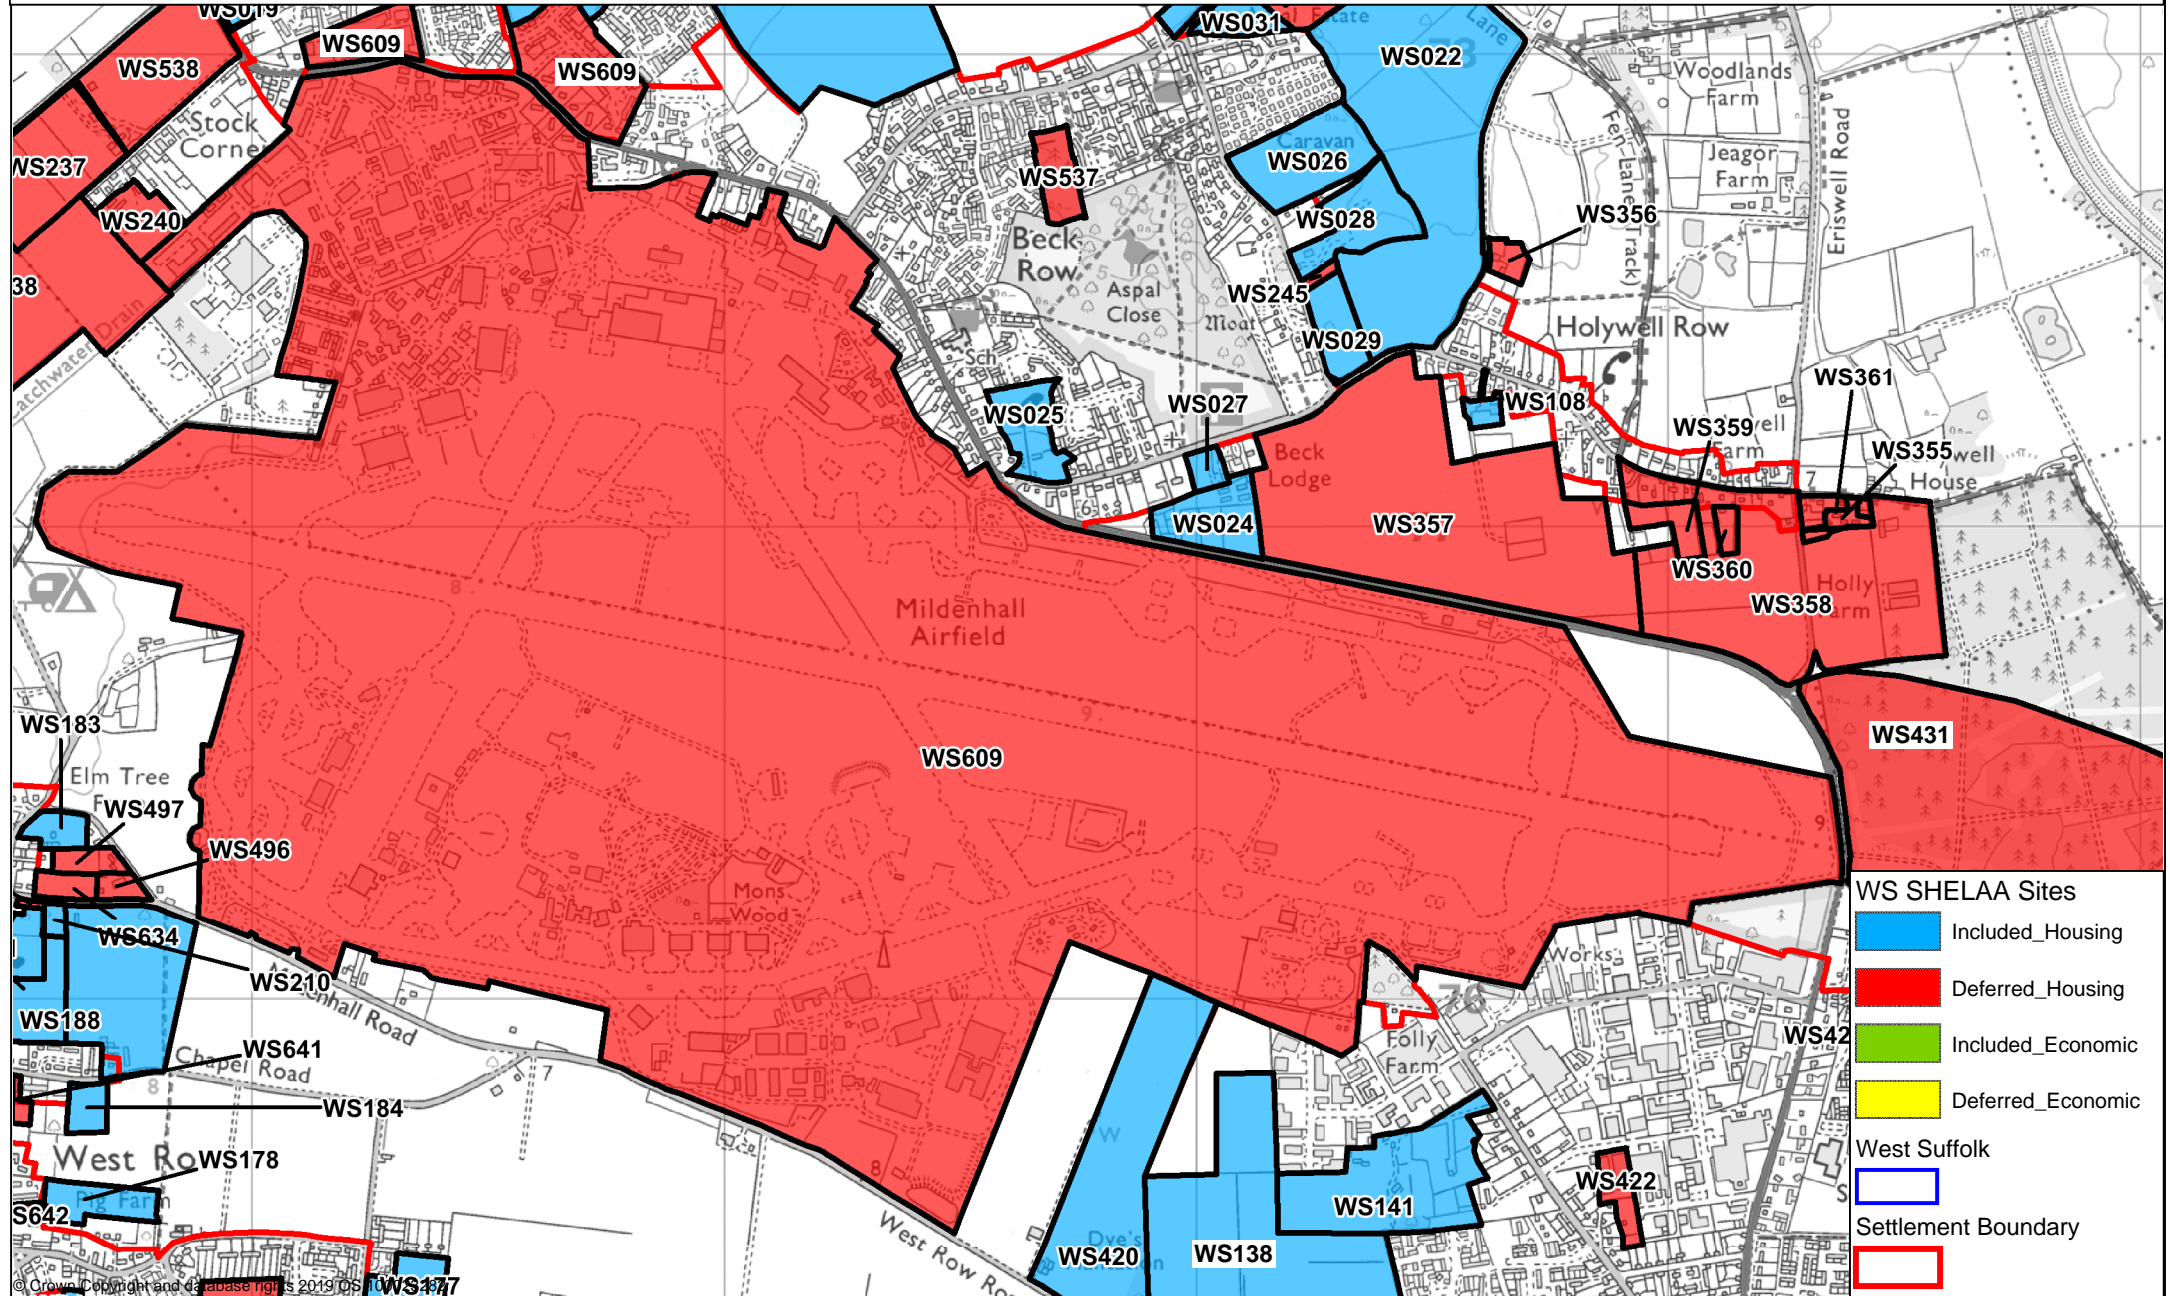

RAF Mildenhall

- WS SHELAA Sites**
- Included_Housing
 - Deferred_Housing
 - Included_Economic
 - Deferred_Economic
- West Suffolk**
- Settlement Boundary
 - WS SHELAA Sites Boundary