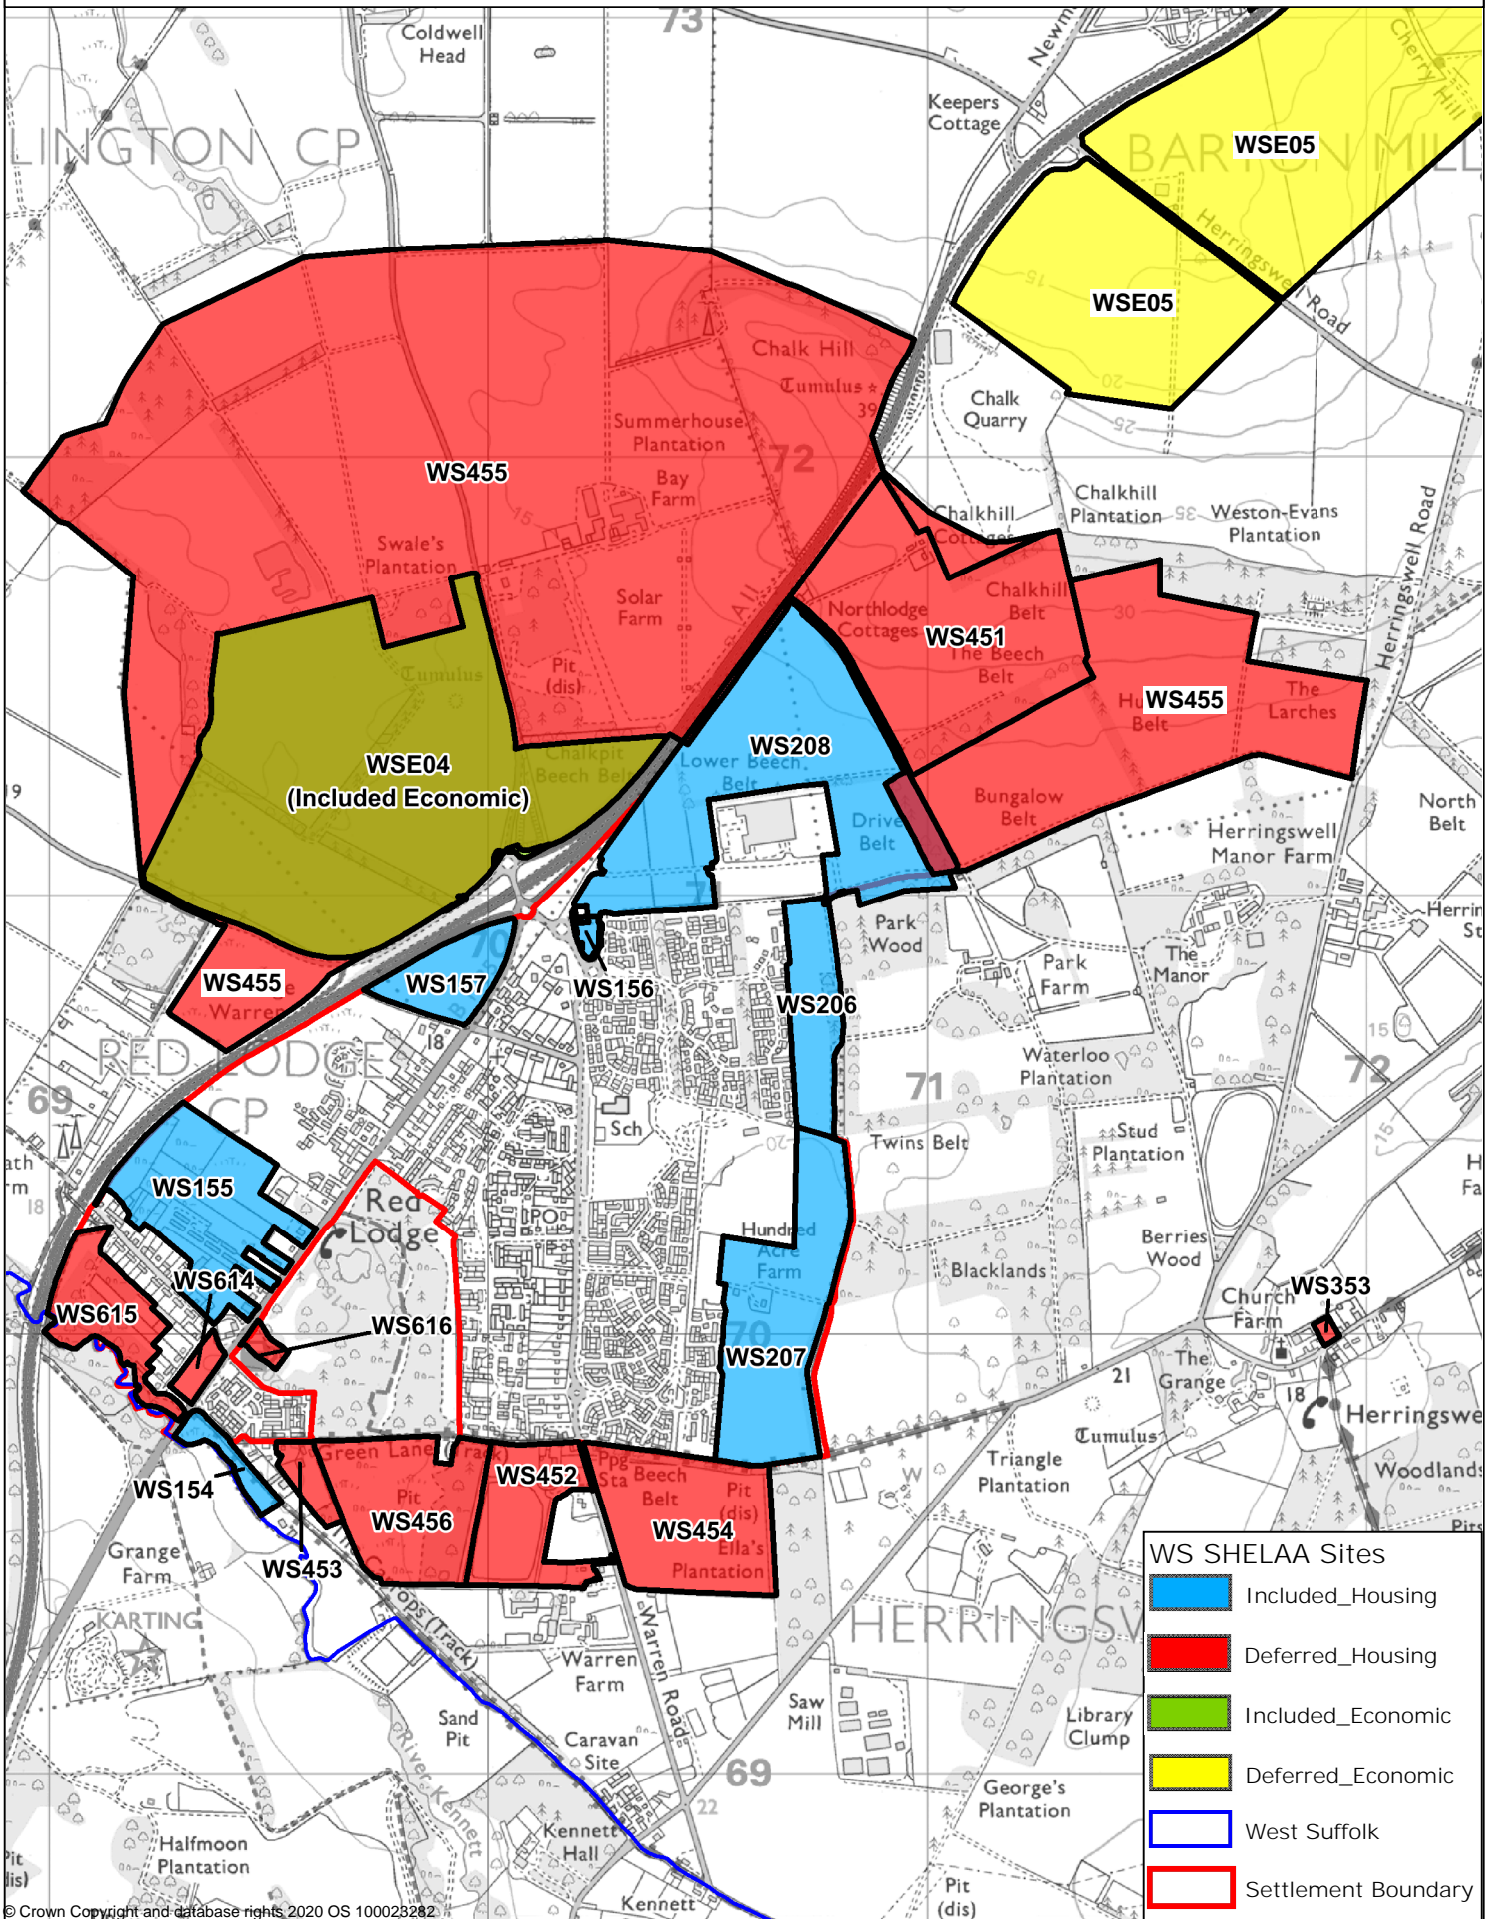

Red Lodge

WS SHELAA Sites	
■	Included_Housing
■	Deferred_Housing
■	Included_Economic
■	Deferred_Economic
	West Suffolk
	Settlement Boundary

© Crown Copyright and database rights 2020 OS 100023282