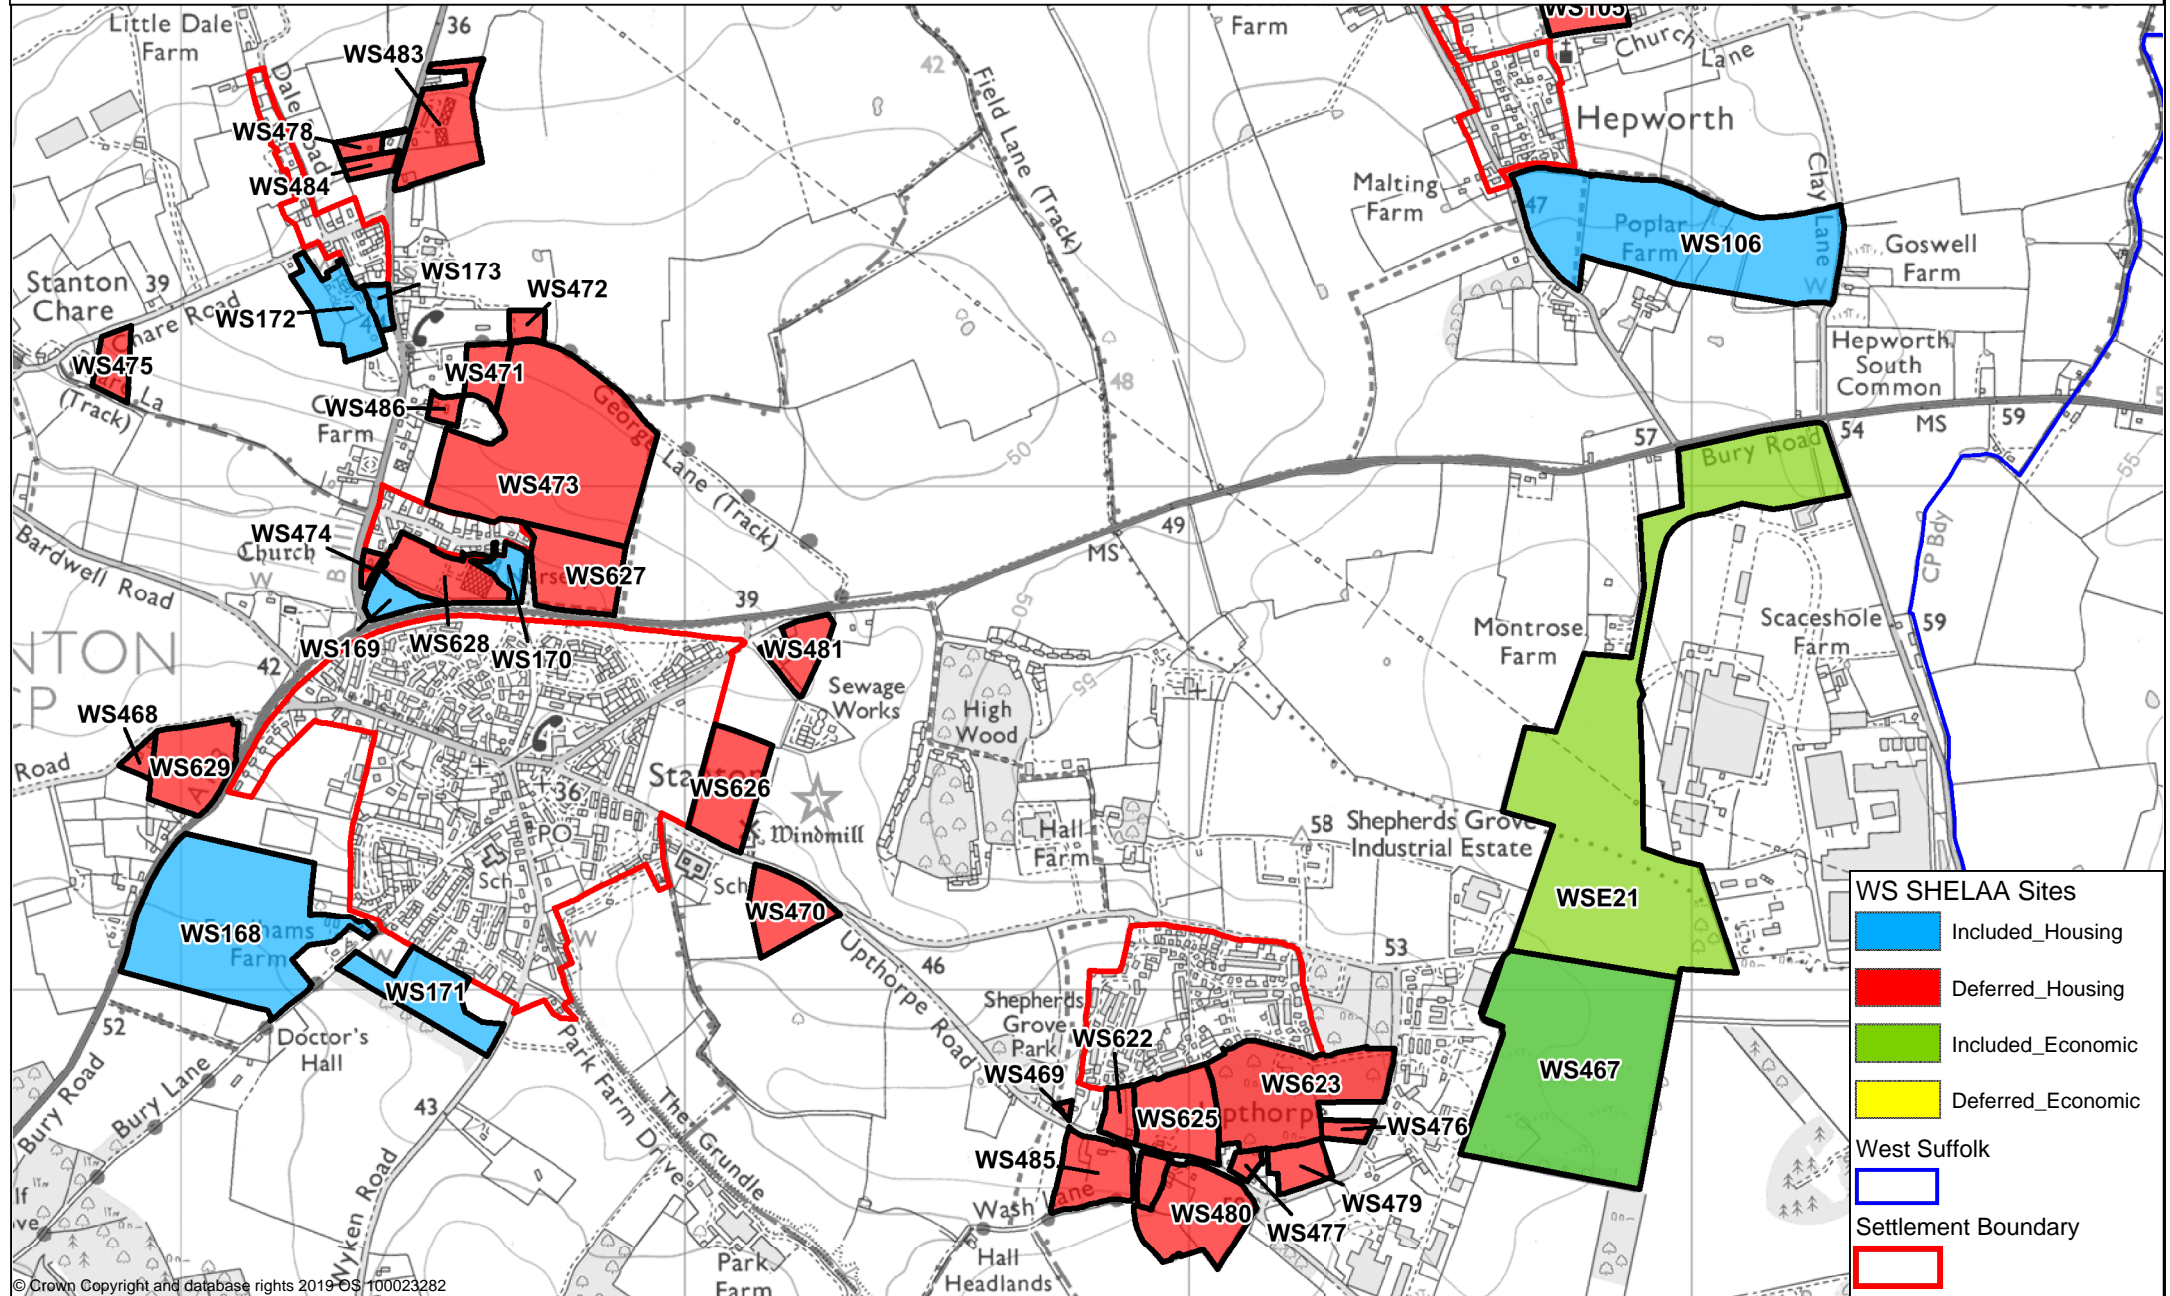

# Stanton

**WS SHELAA Sites**

- Included\_Housing
- Deferred\_Housing
- Included\_Economic
- Deferred\_Economic

**West Suffolk**

- Settlement Boundary
- Settlement Boundary

© Crown Copyright and database rights 2019 OS 100023282