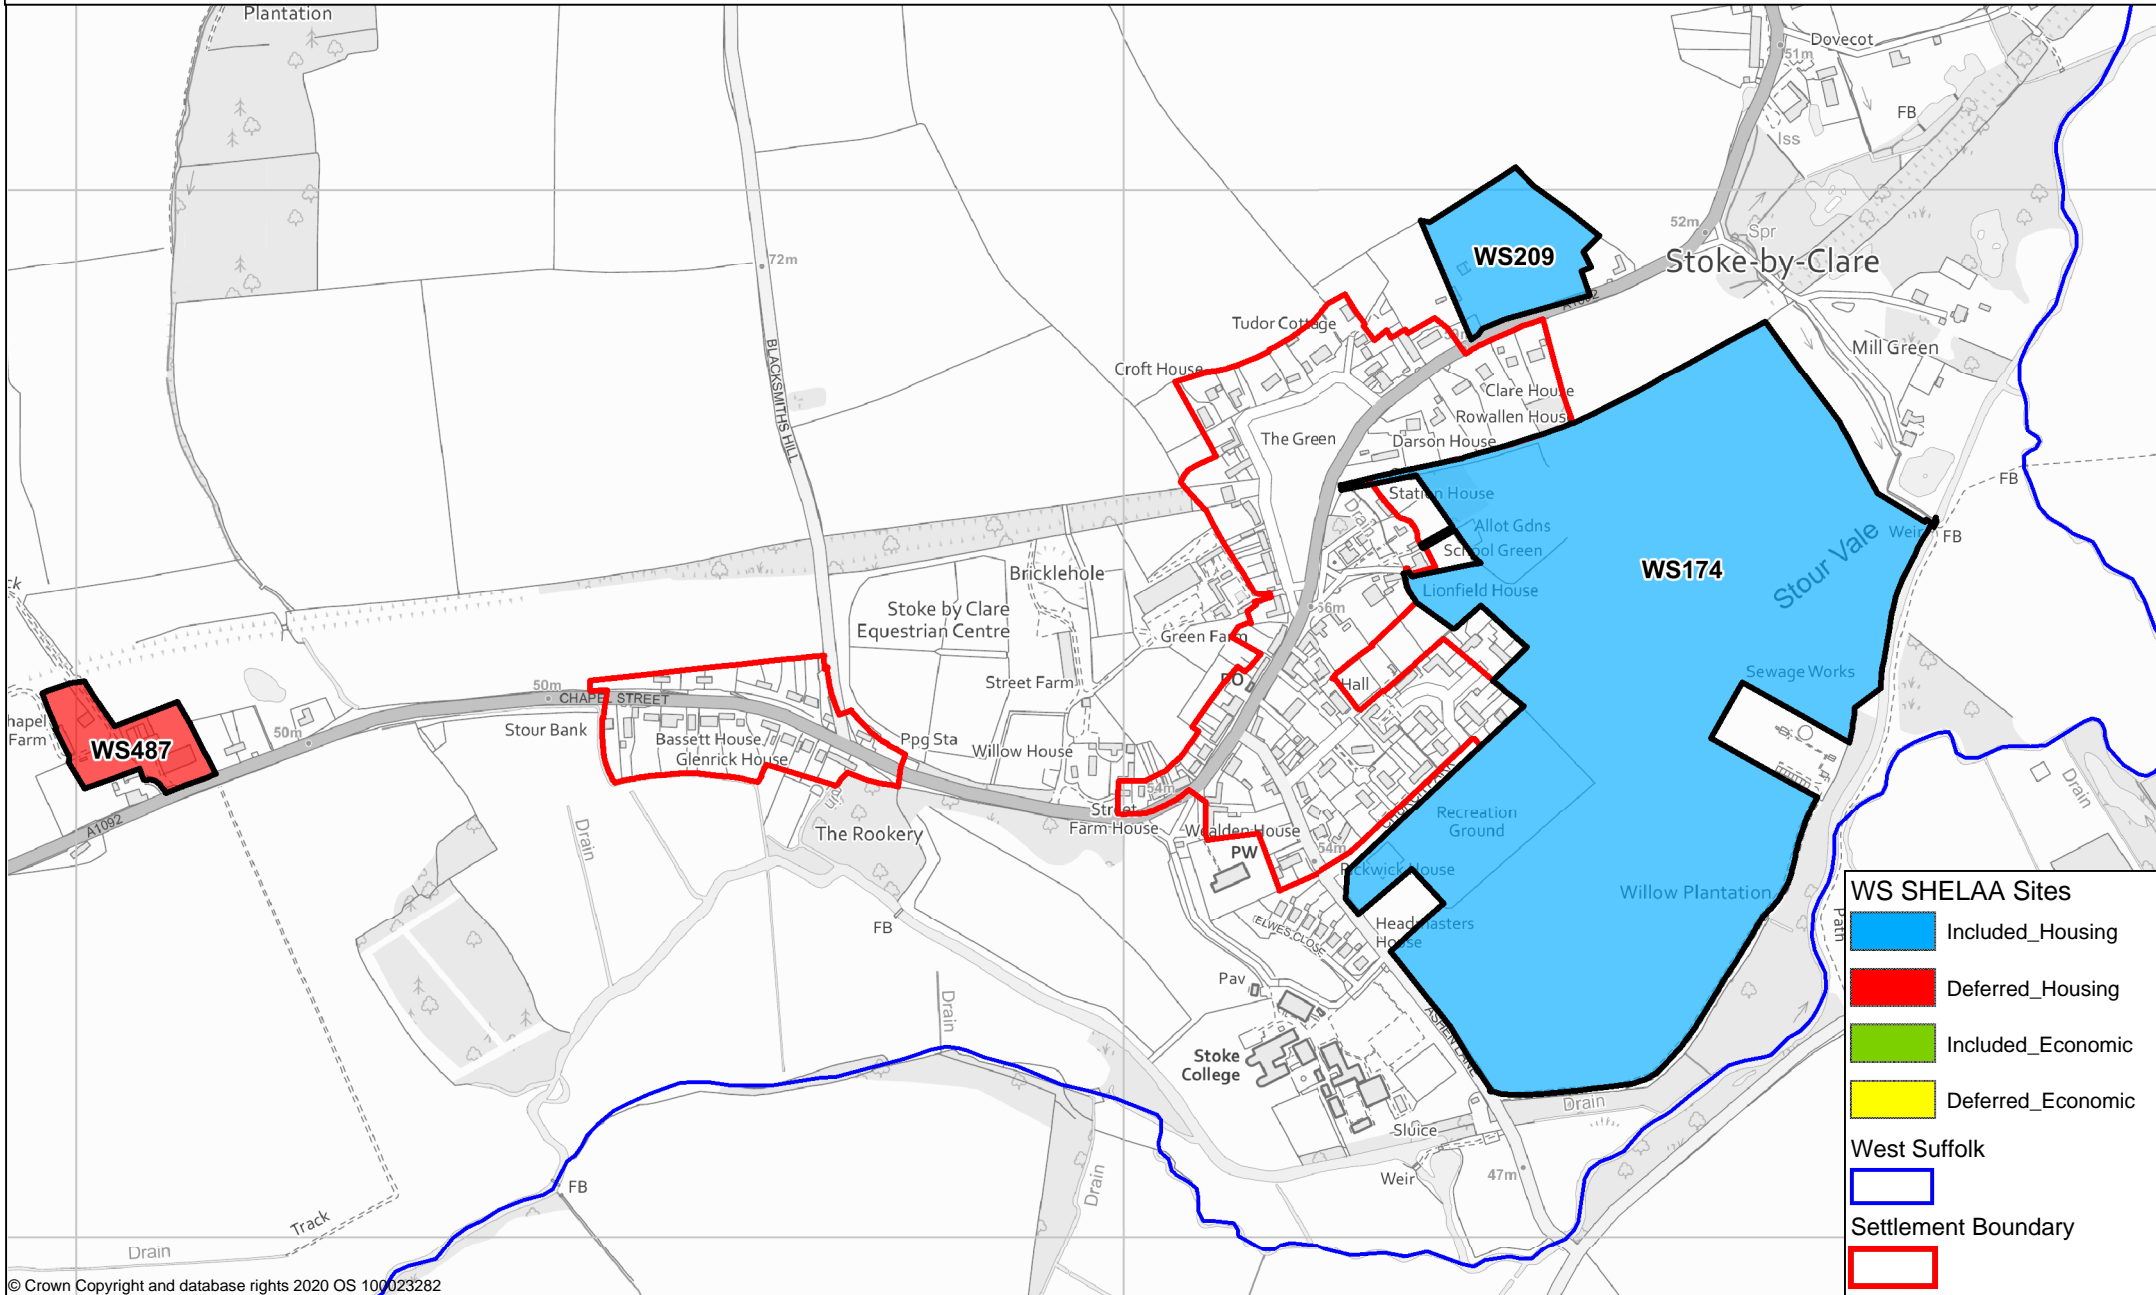

Stoke by Clare

WS SHELAA Sites

- Included_Housing
- Deferred_Housing
- Included_Economic
- Deferred_Economic

West Suffolk

- Settlement Boundary
-

© Crown Copyright and database rights 2020 OS 100023282