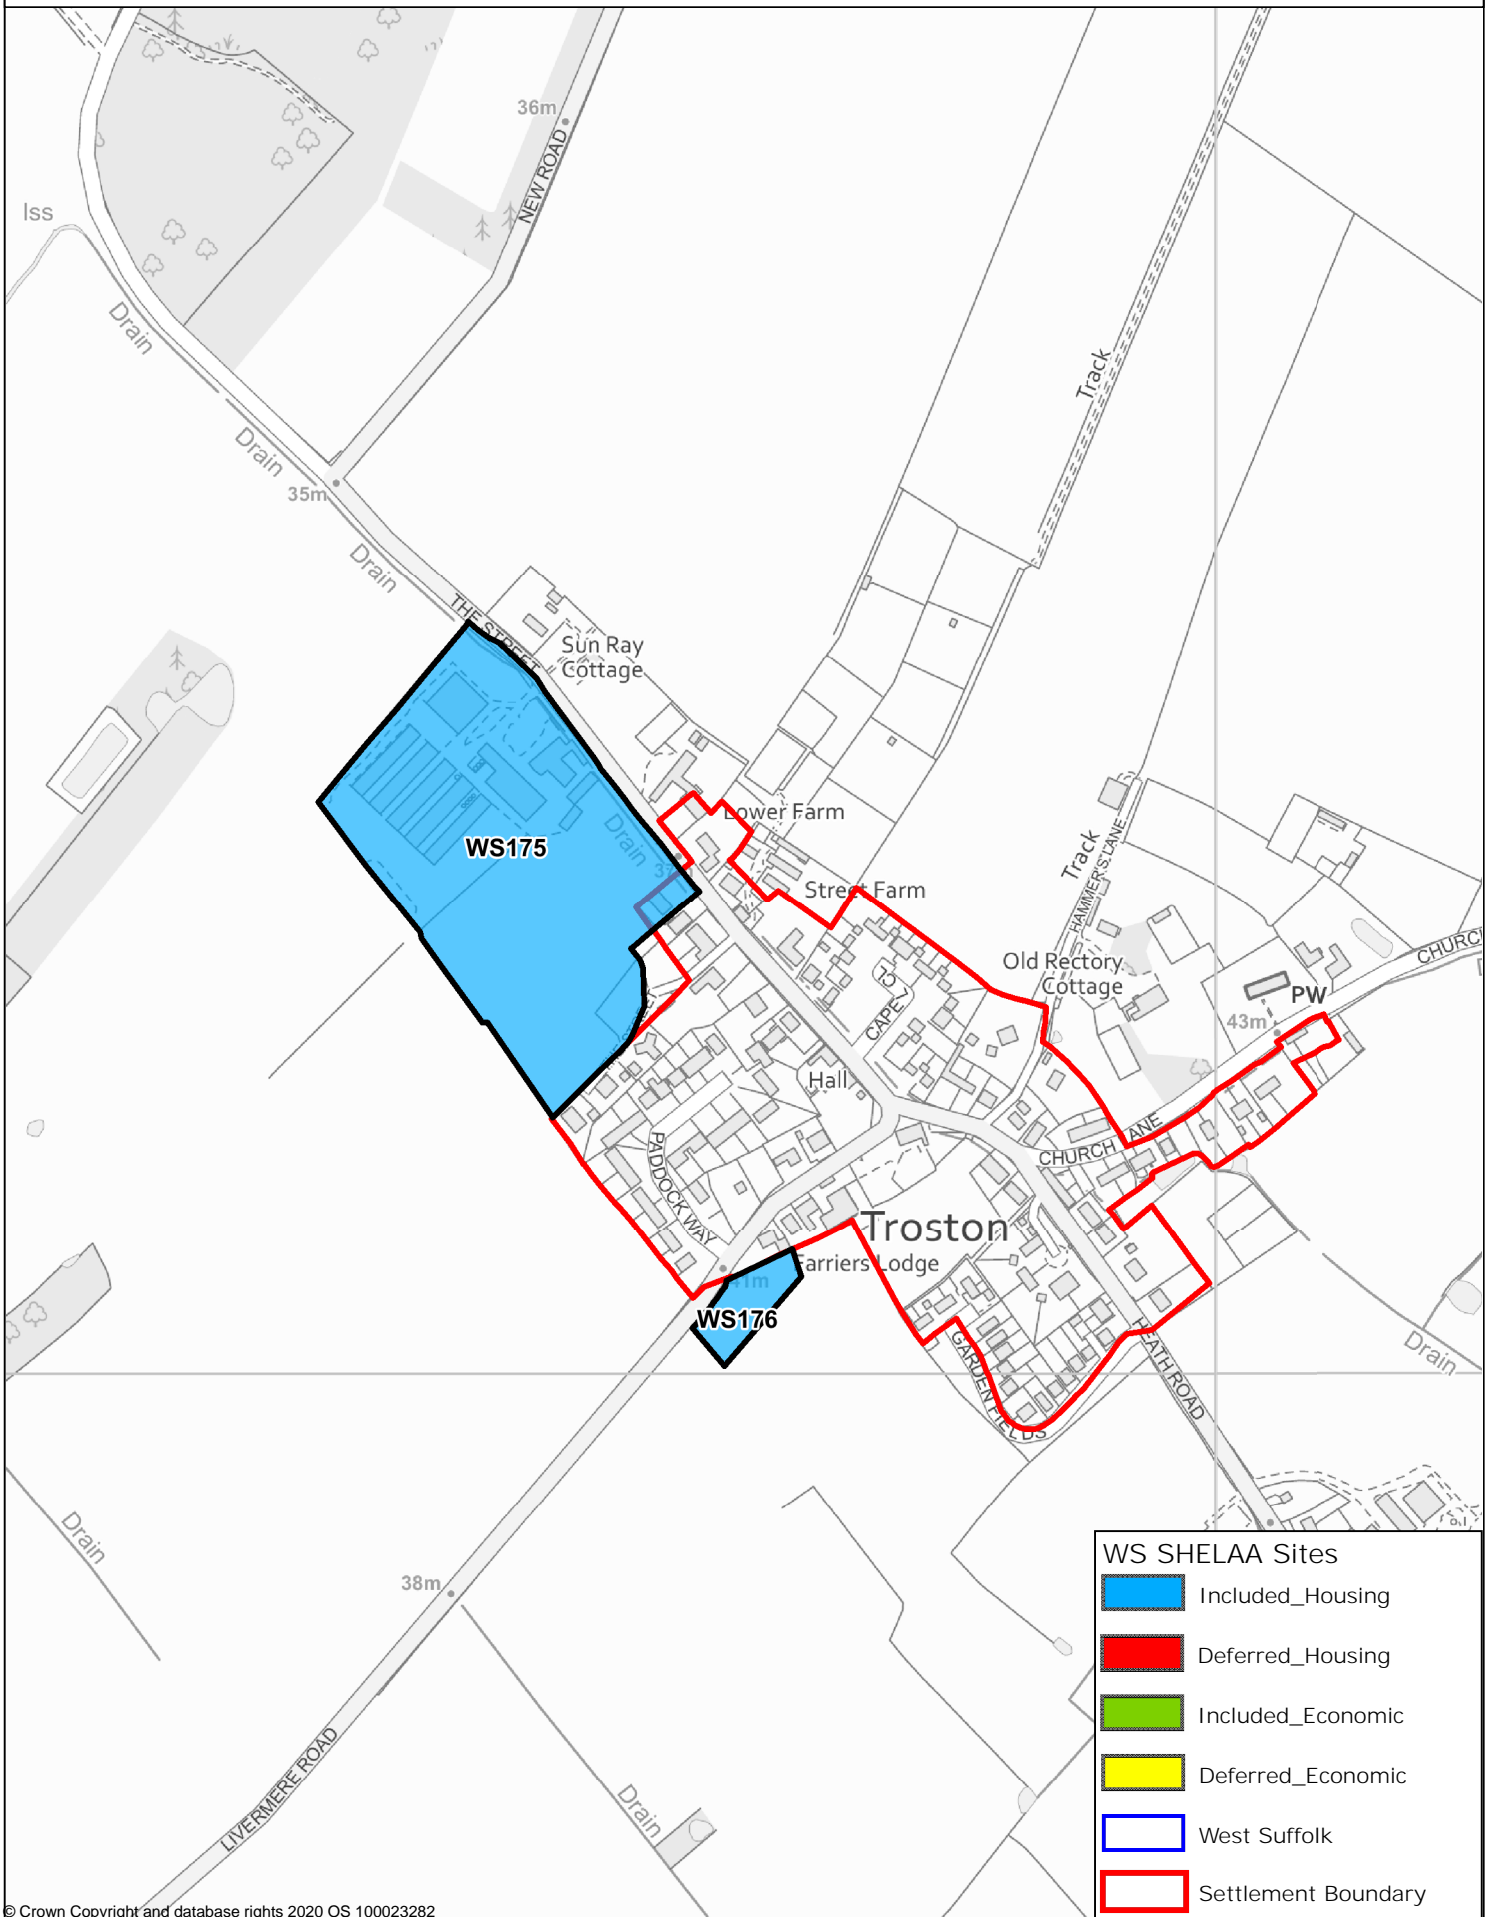

# Troston

**WS SHELAA Sites**

- Included\_Housing
- Deferred\_Housing
- Included\_Economic
- Deferred\_Economic
- West Suffolk
- Settlement Boundary

© Crown Copyright and database rights 2020 OS 100023282