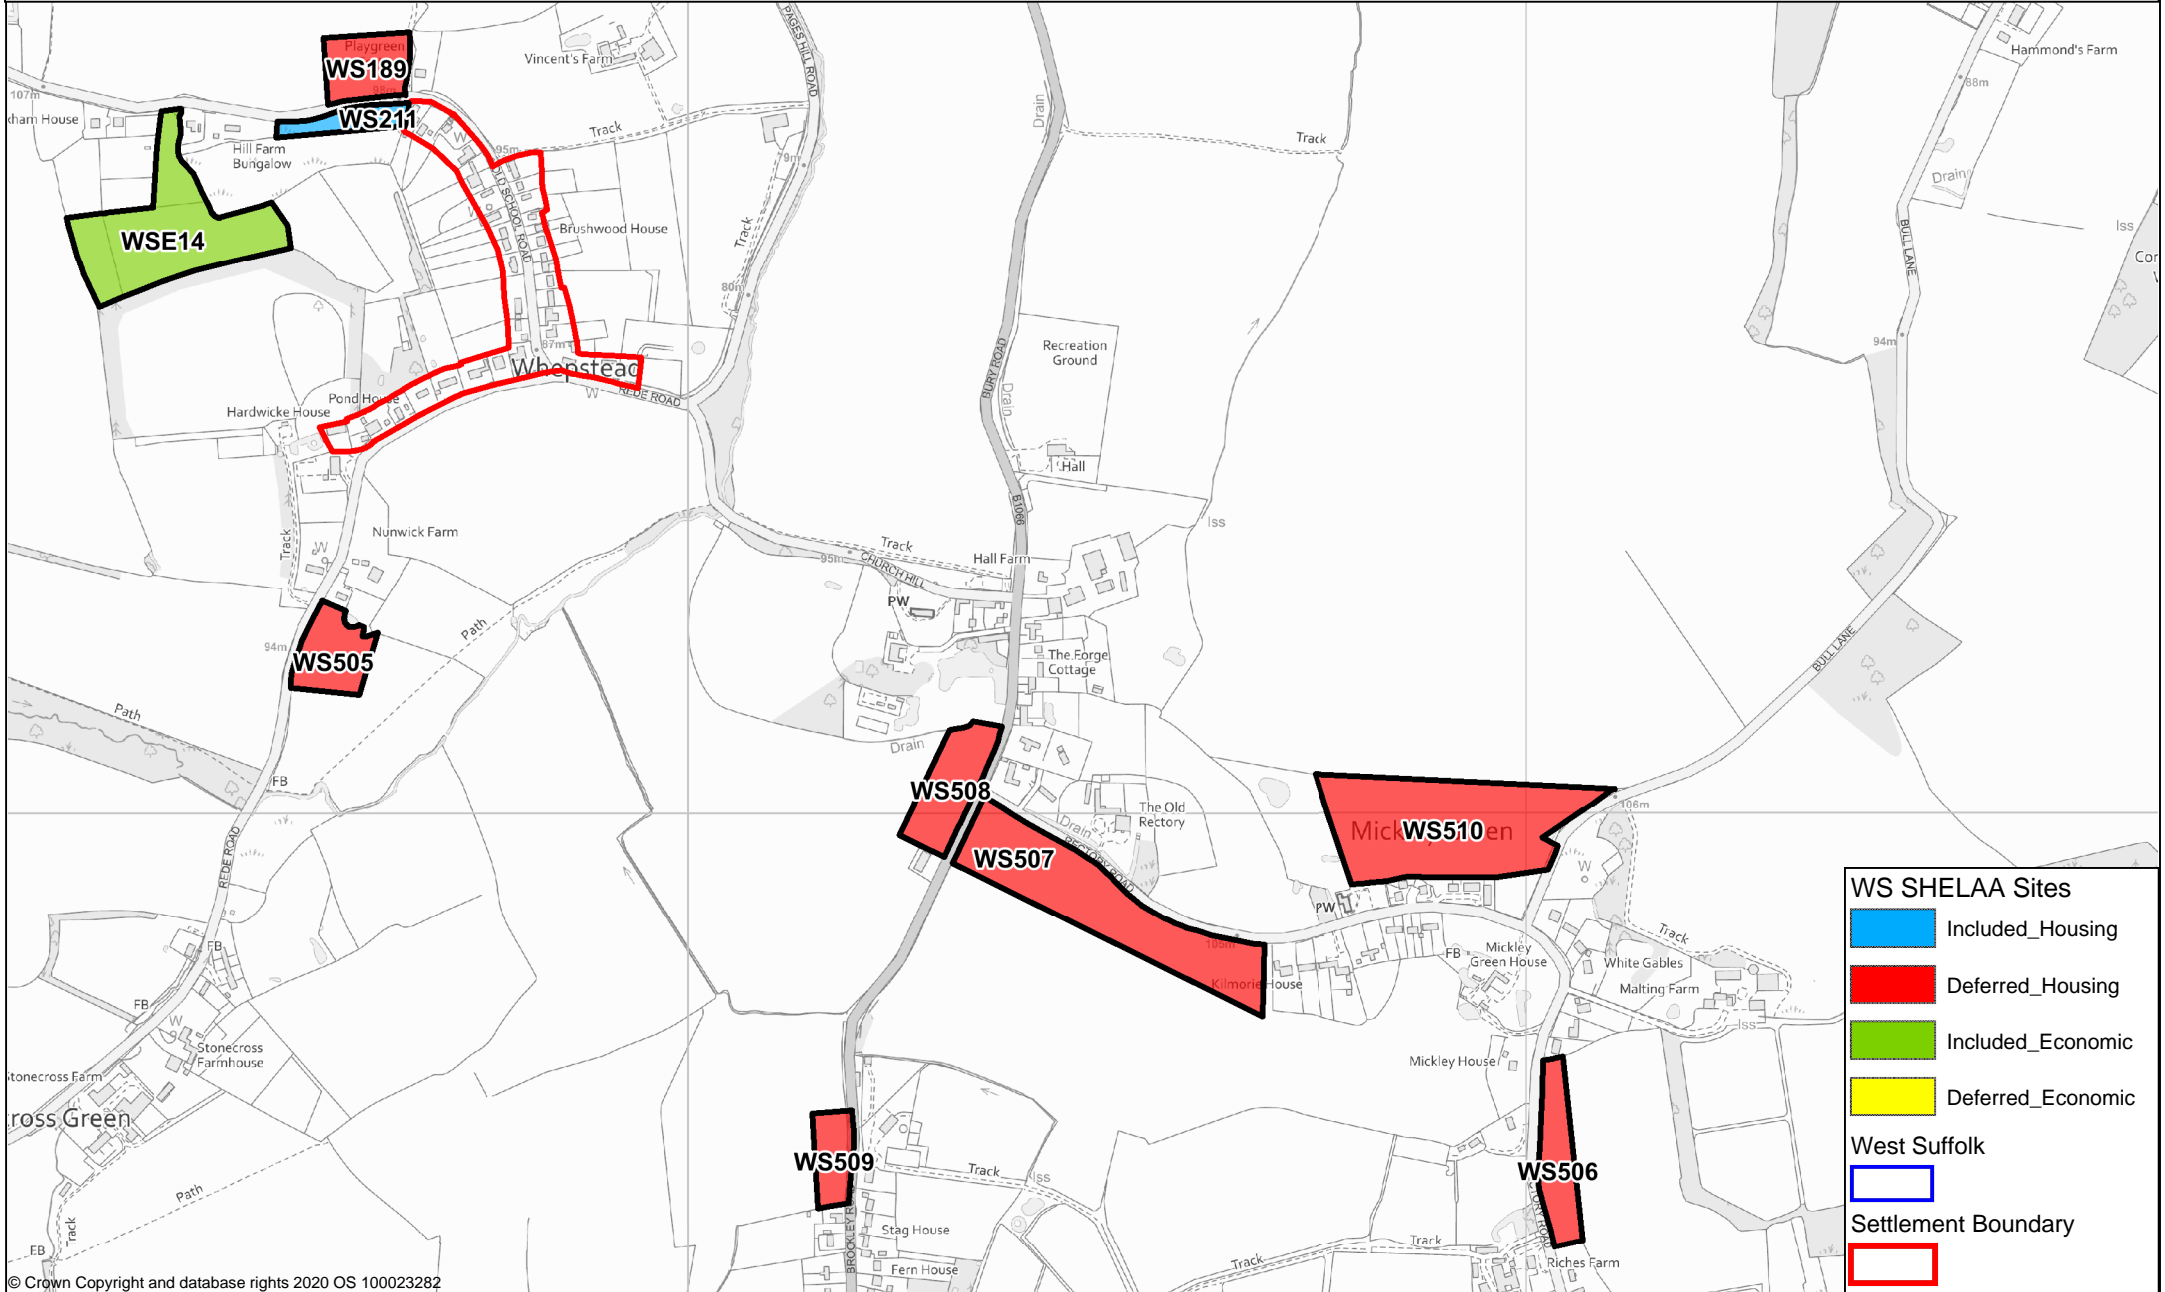

Whepstead

WS SHELAA Sites

- Included_Housing
- Deferred_Housing
- Included_Economic
- Deferred_Economic

West Suffolk

-

Settlement Boundary

-

© Crown Copyright and database rights 2020 OS 100023282