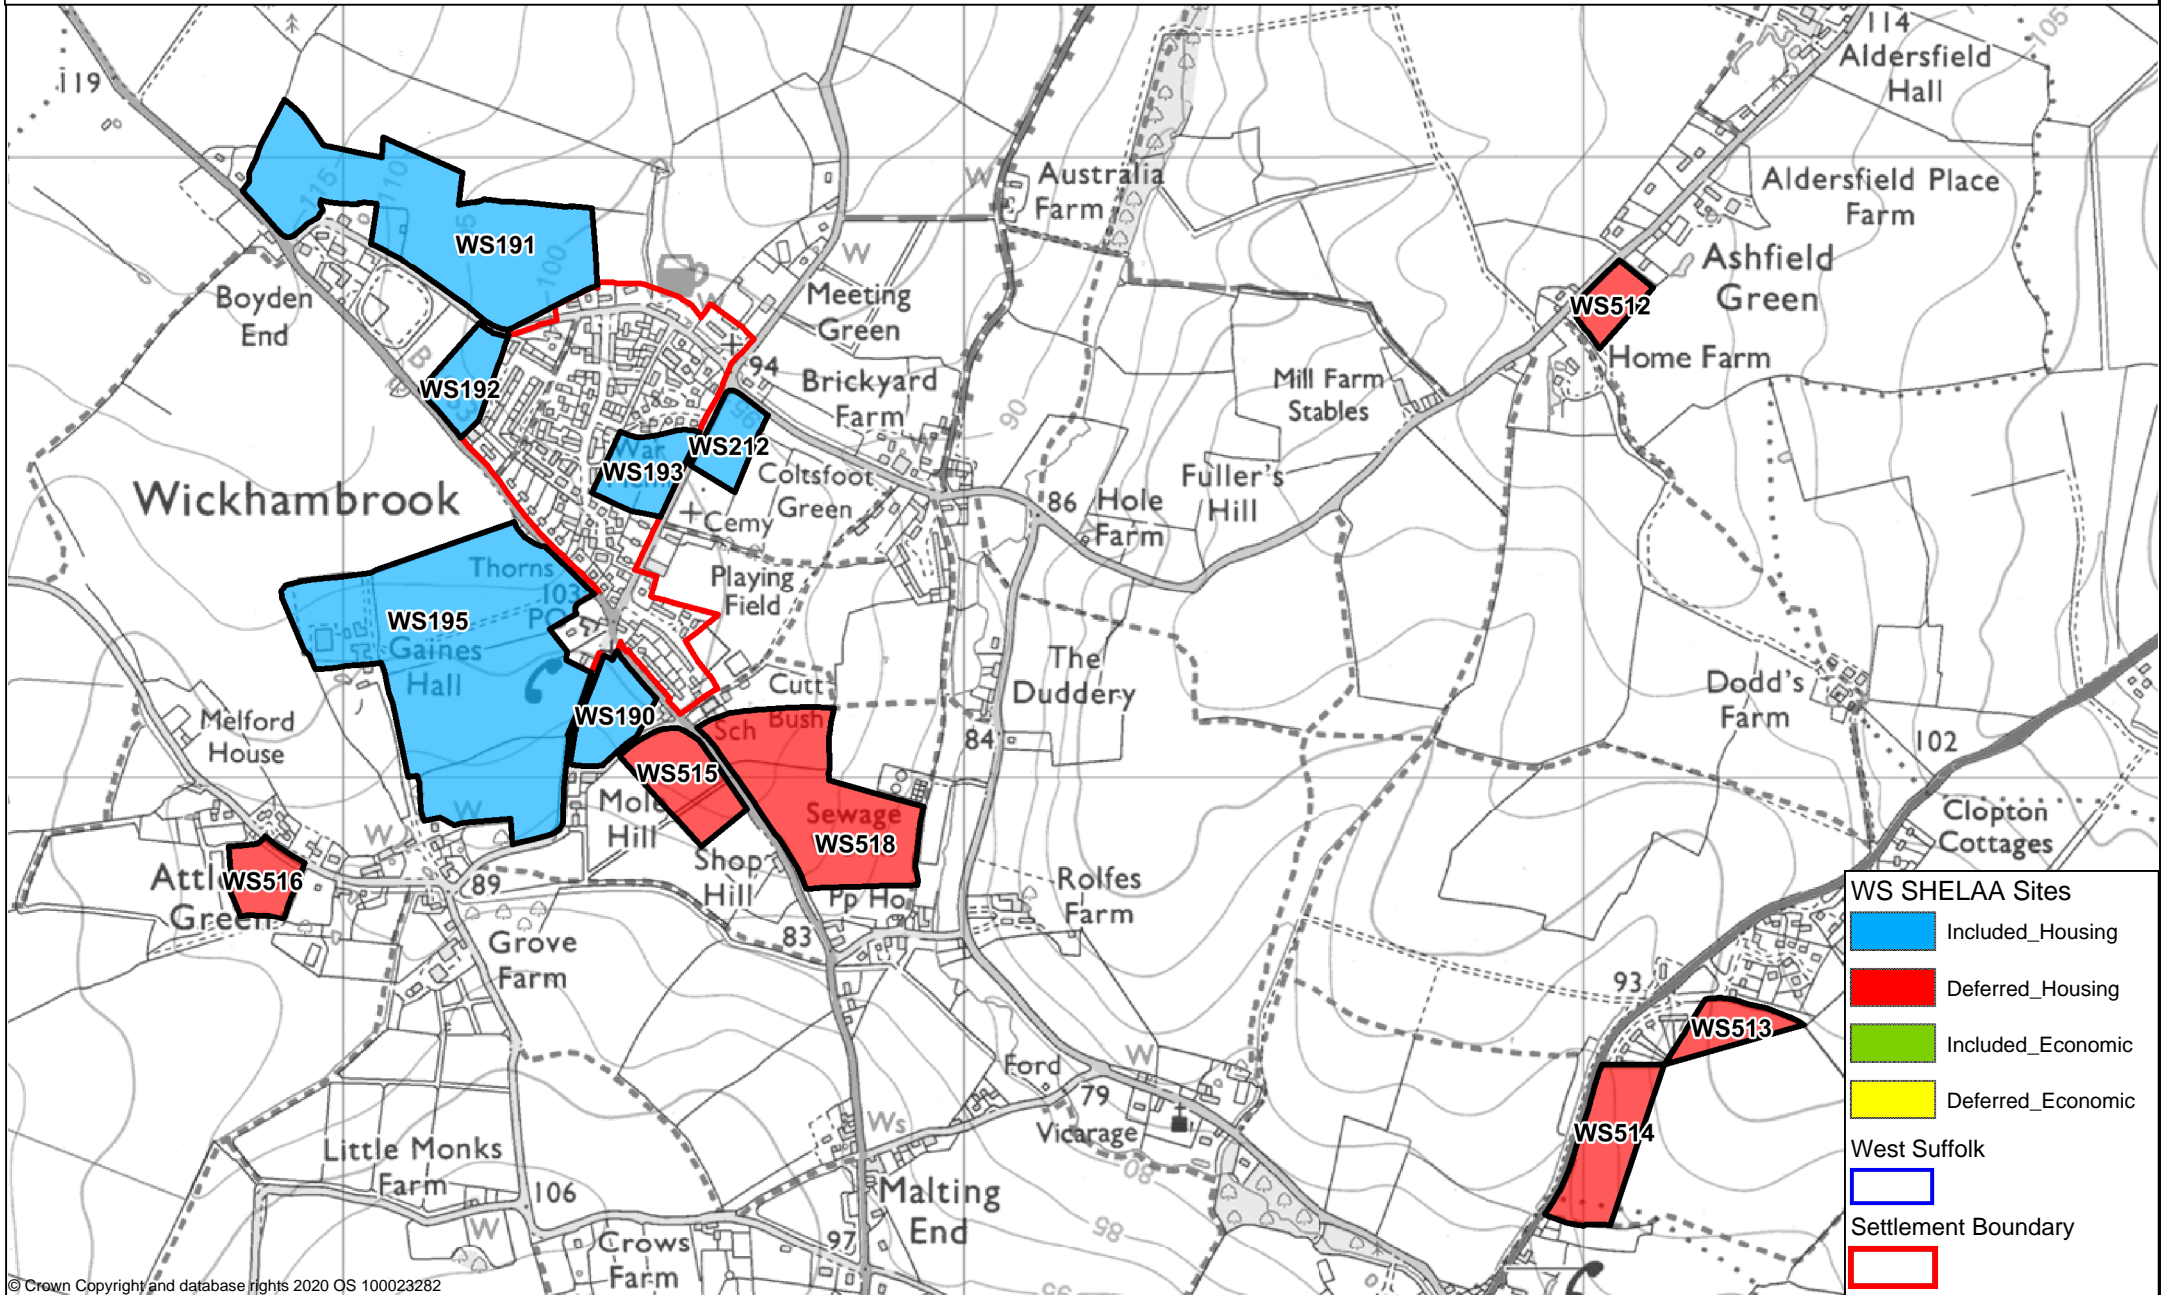

# Wickhambrook

**WS SHELAA Sites**

- Included\_Housing
- Deferred\_Housing
- Included\_Economic
- Deferred\_Economic
- West Suffolk
- Settlement Boundary
- Settlement Boundary

© Crown Copyright and database rights 2020 OS 100023282