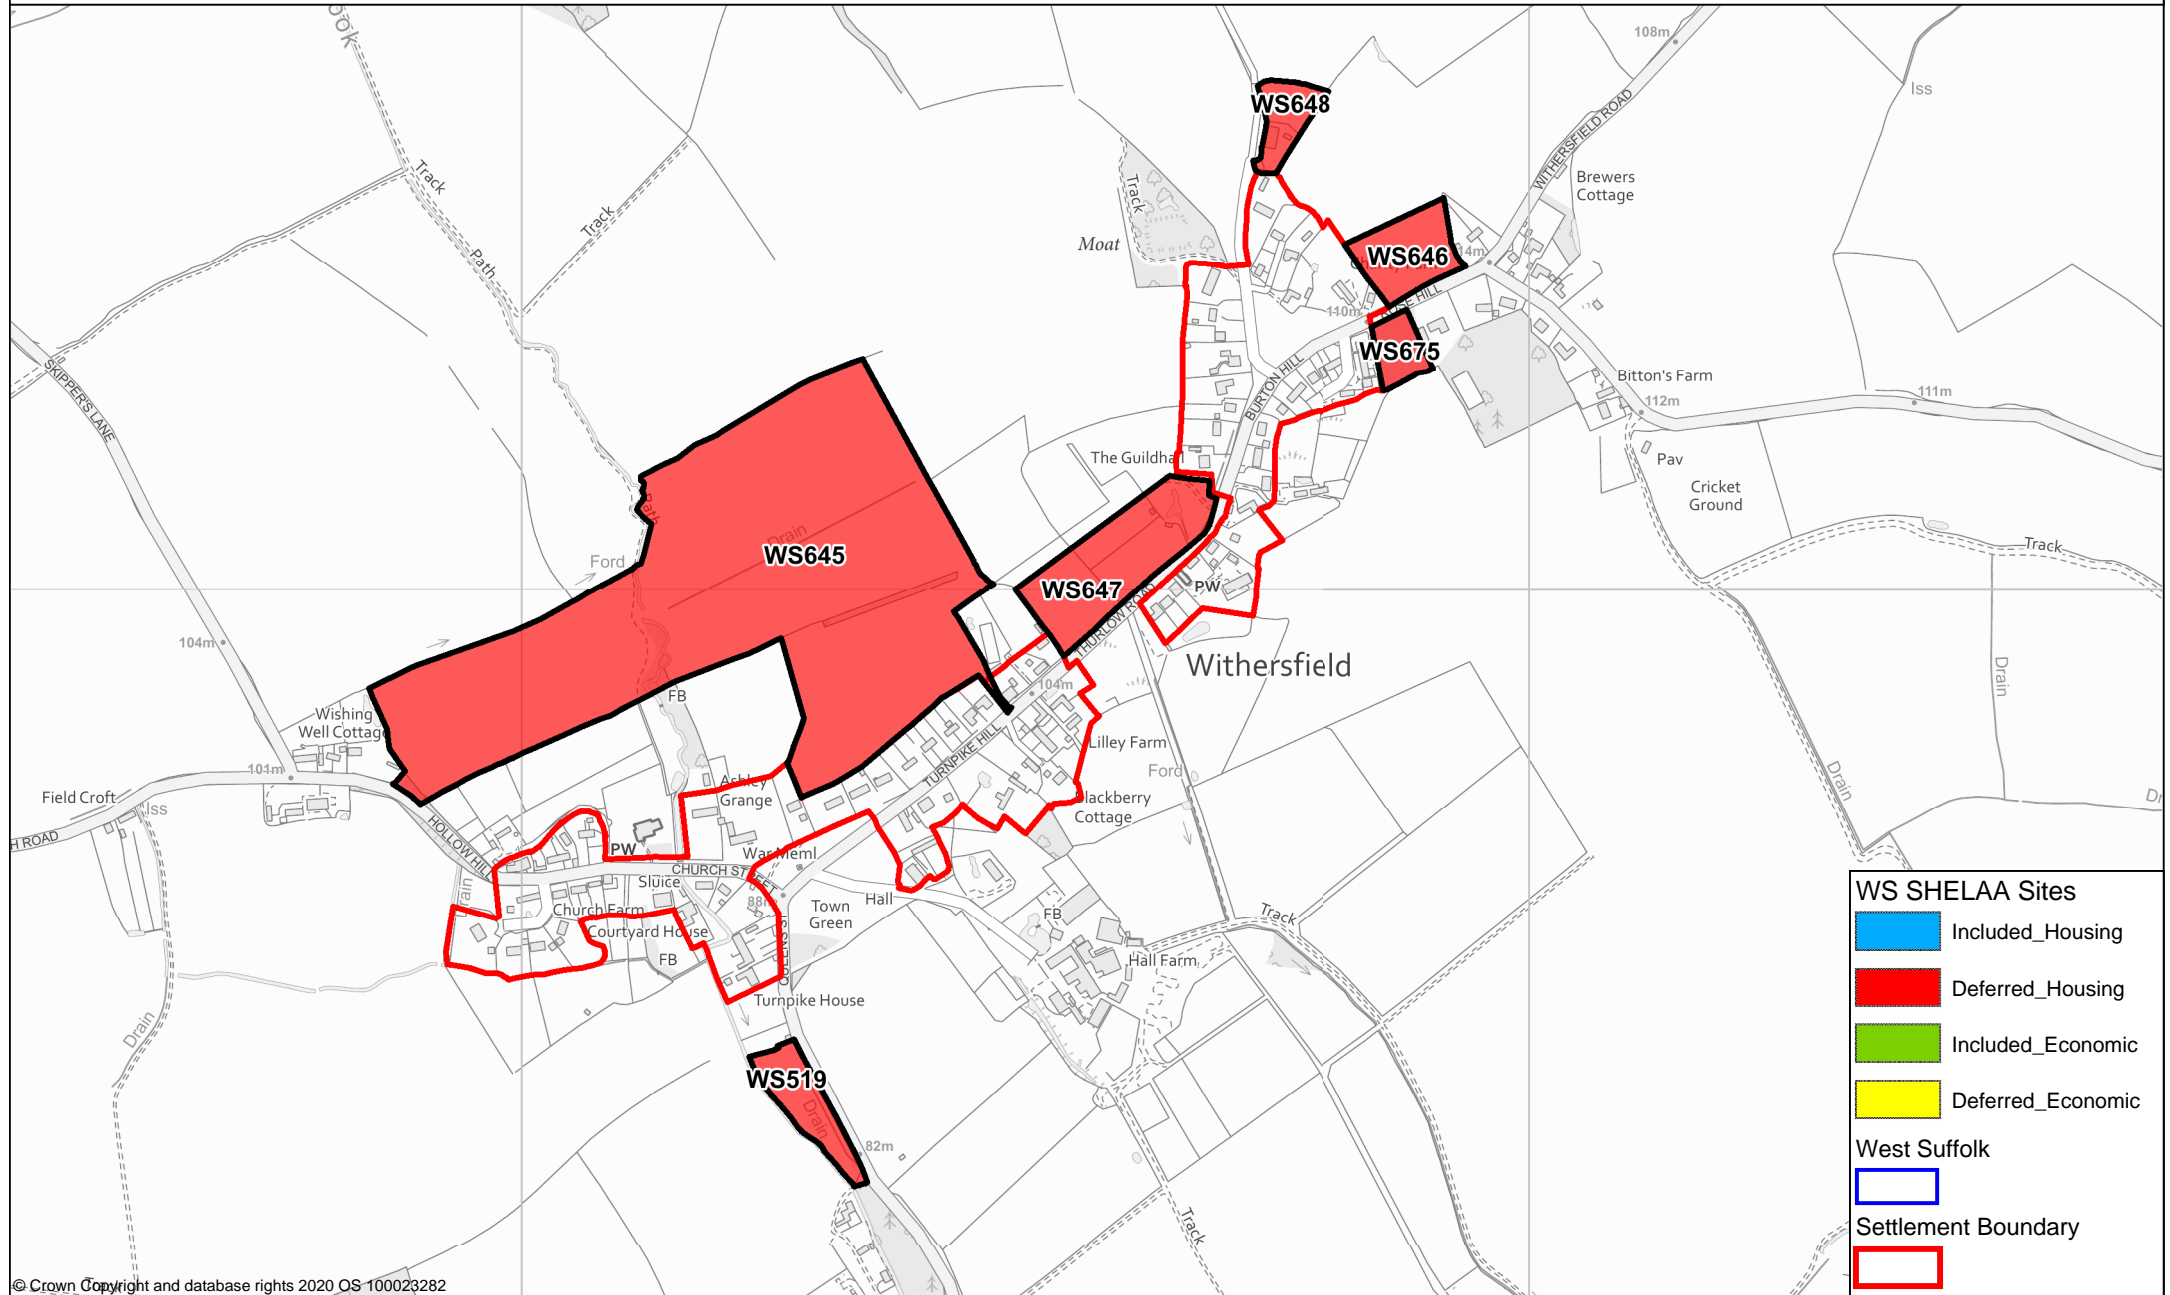

# Withersfield

**WS SHELAA Sites**

- Included\_Housing
- Deferred\_Housing
- Included\_Economic
- Deferred\_Economic
- West Suffolk**
- Settlement Boundary**

© Crown Copyright and database rights 2020 OS 100023282