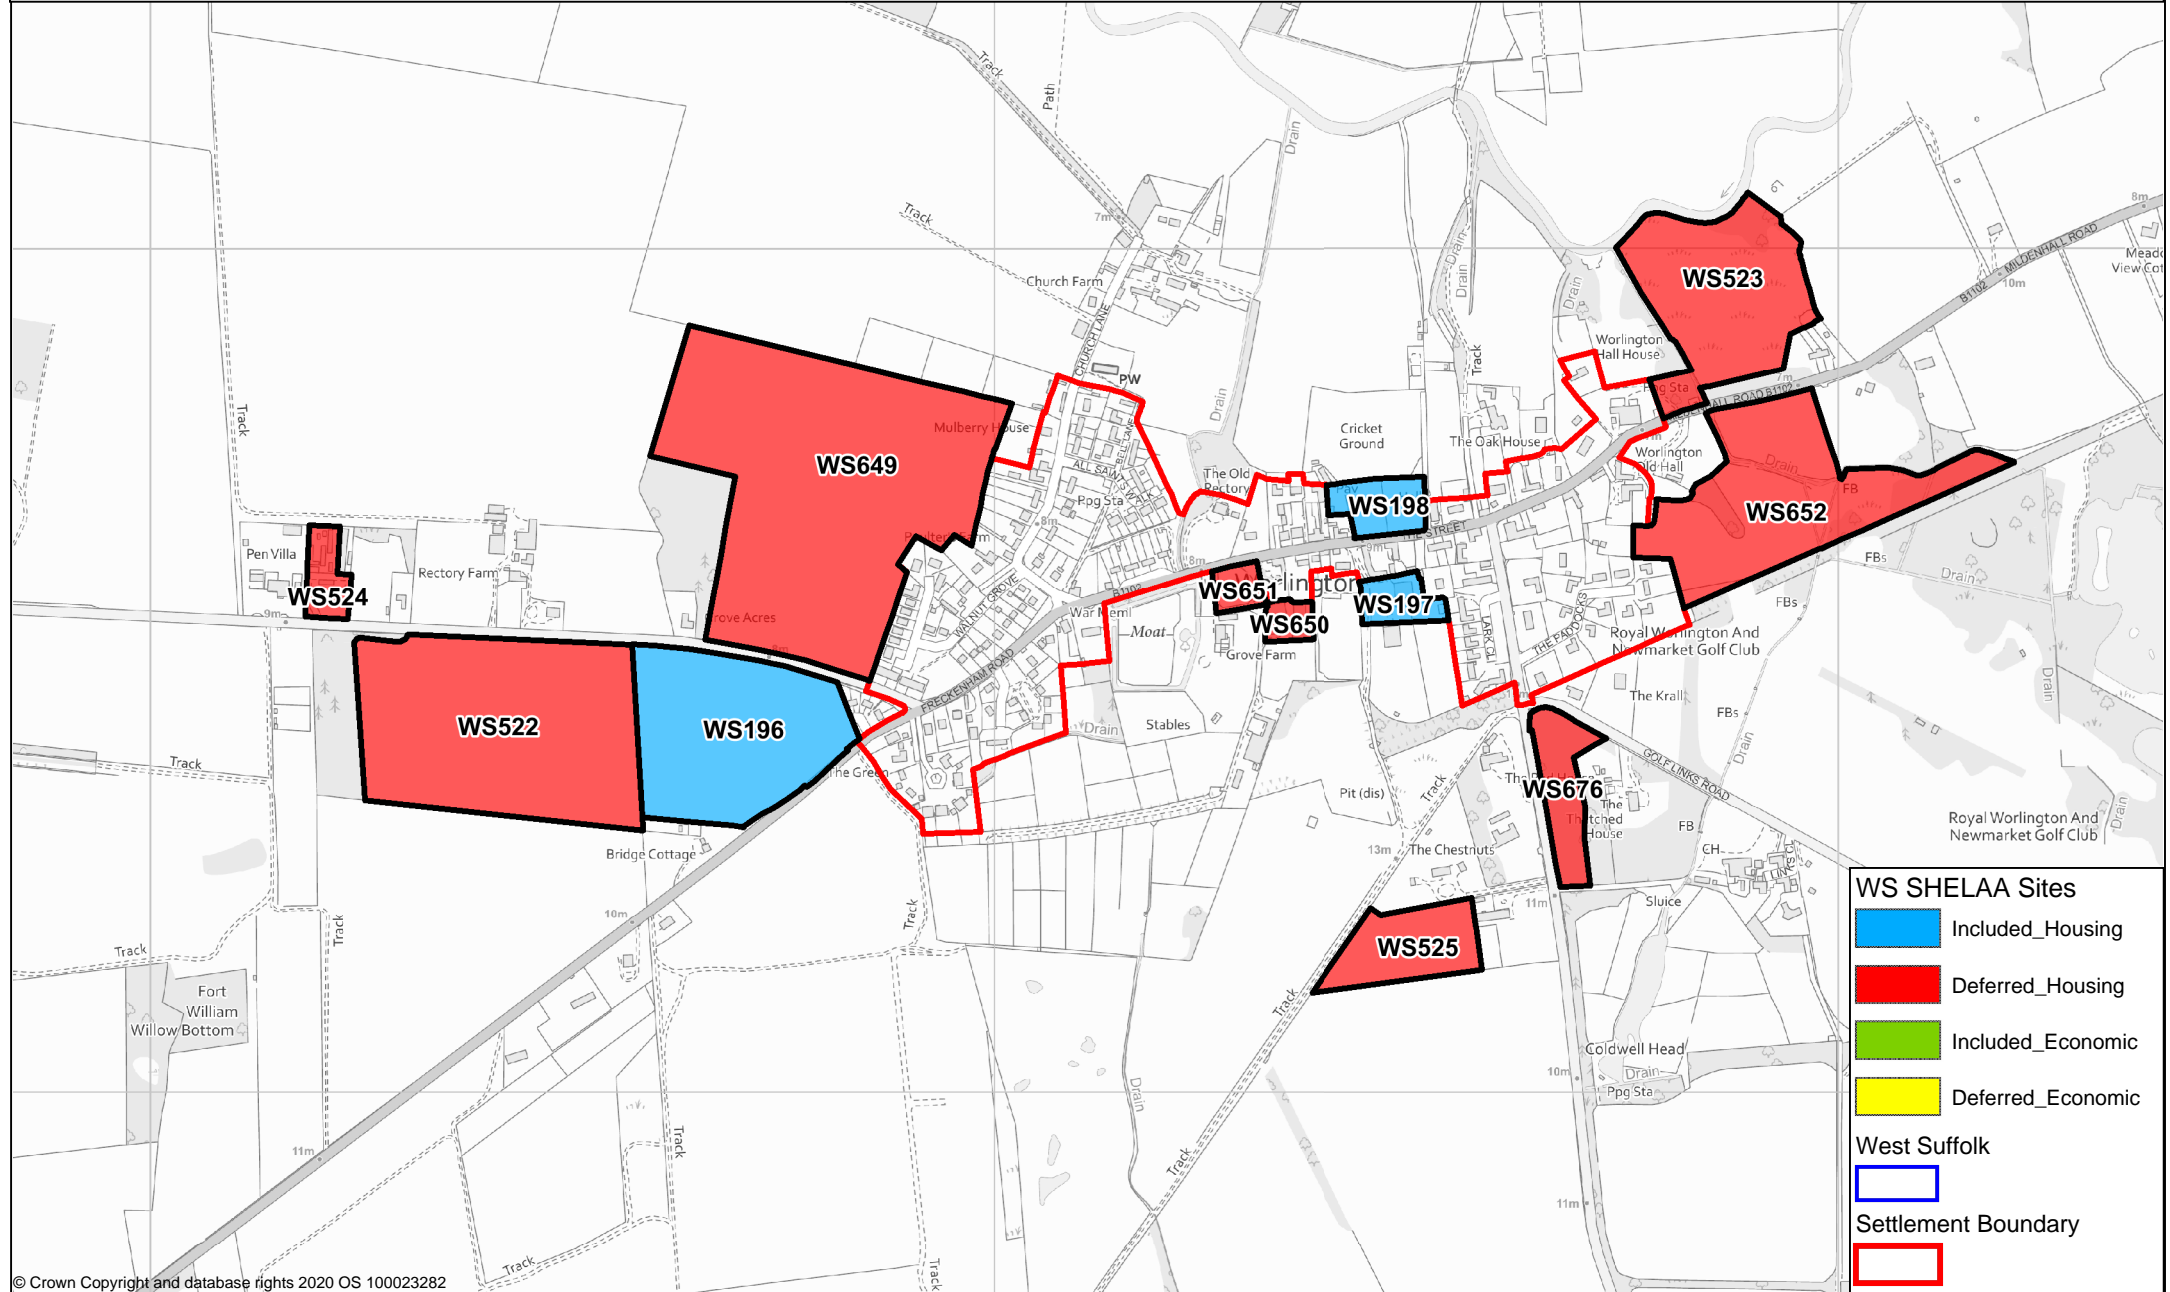

# Worlington

**WS SHELAA Sites**

- Included\_Housing
- Deferred\_Housing
- Included\_Economic
- Deferred\_Economic

**West Suffolk**

- 

**Settlement Boundary**

- 

© Crown Copyright and database rights 2020 OS 100023282