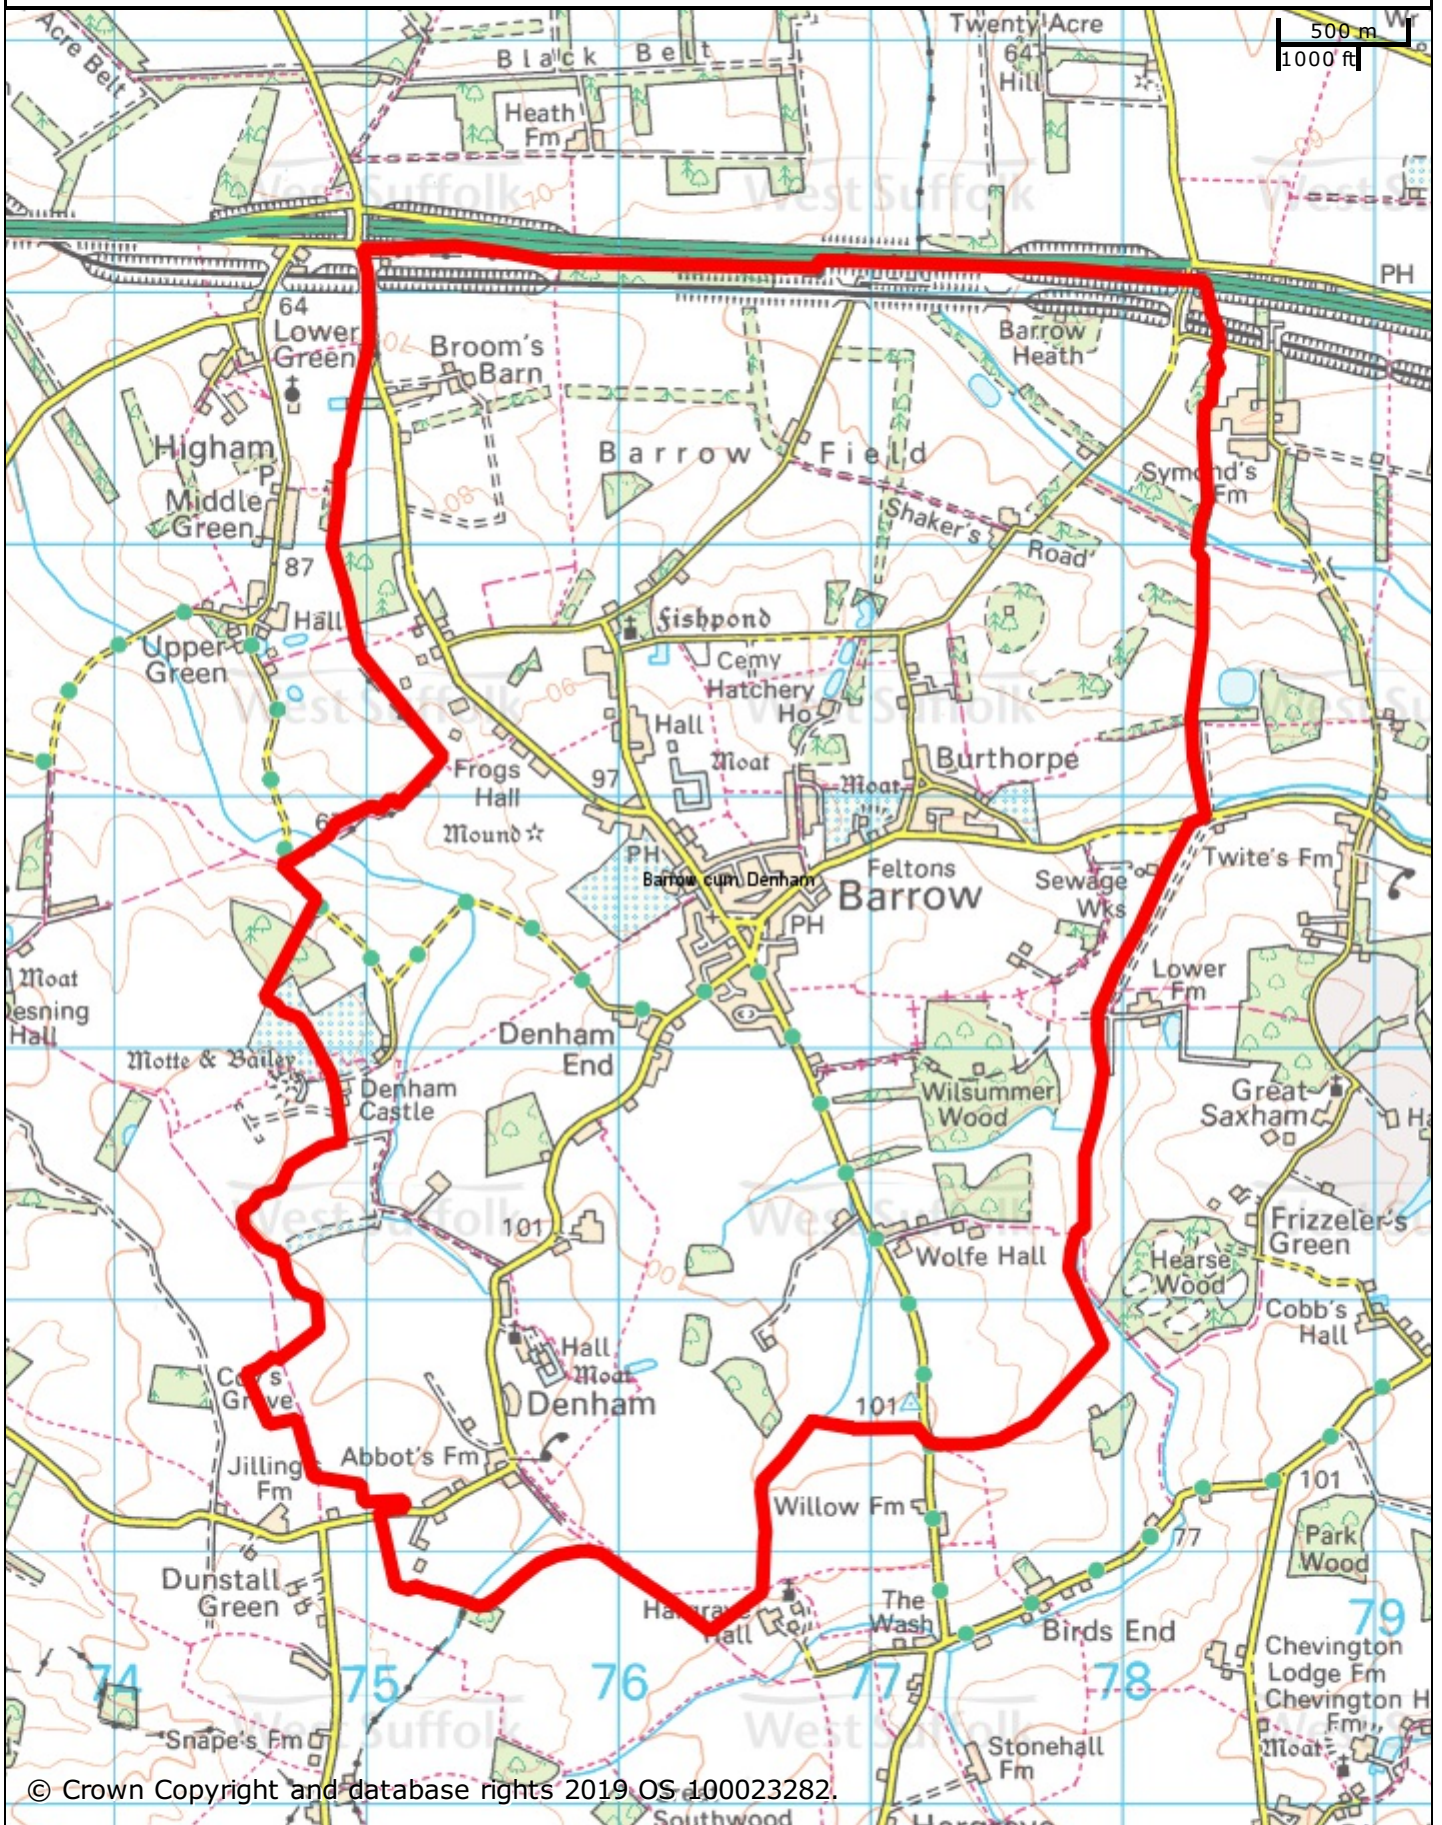

Barrow cum Denham

© Crown Copyright and database rights 2019 OS 100023282.

West Suffolk
Council

www.westsuffolk.gov.uk

West Suffolk Council
West Suffolk House
Western Way
Bury St Edmunds
IP33 3YU
01284 763233

Scale: 1:30000

Printed on: 7/6/2019 at 18:01 PM by BNicholas

© Crown Copyright and database rights 2019
OS 100023282.