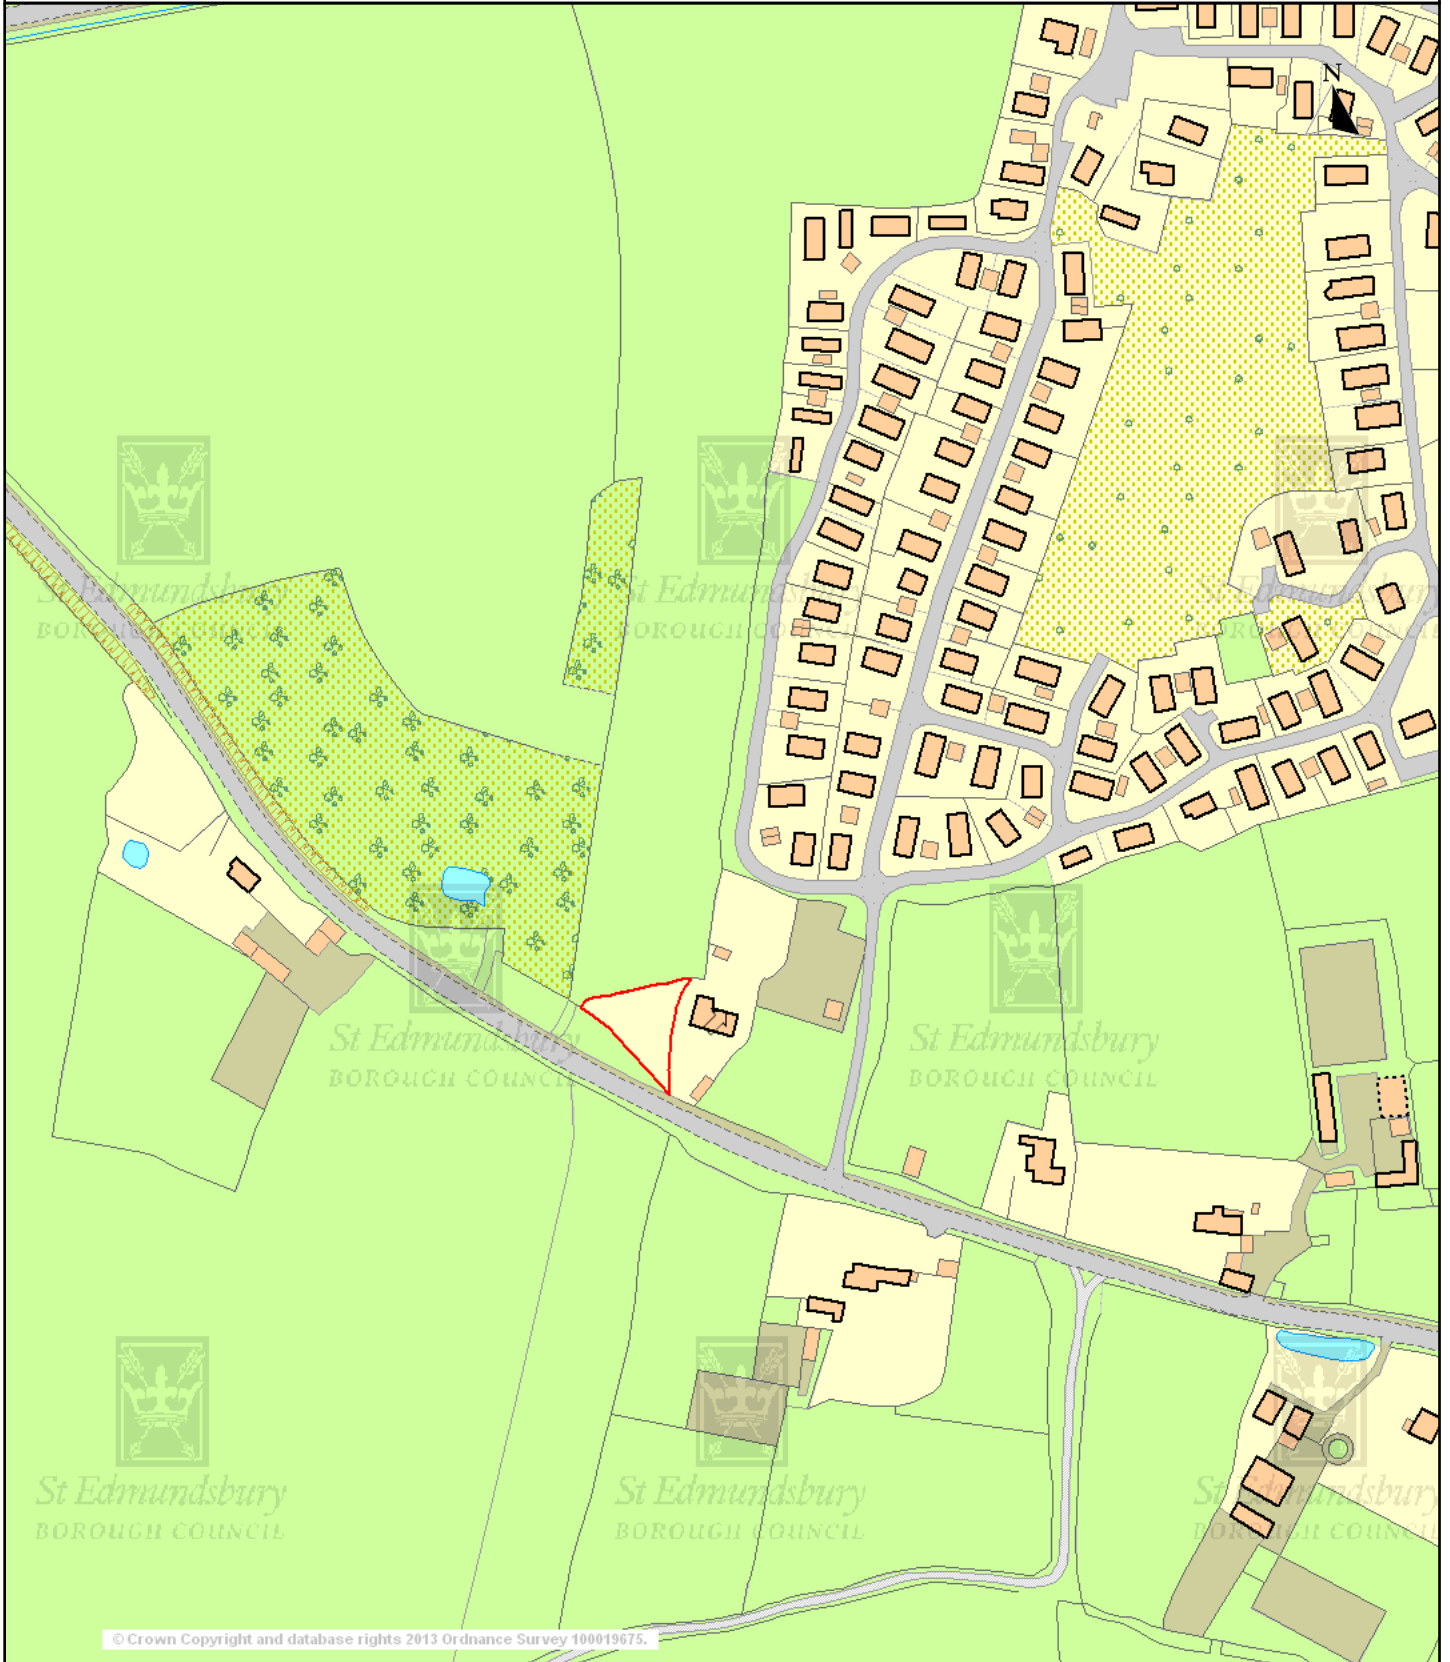

Land to the west of Vine Cottage, Upthorpe Road, Stanton

St Edmundsbury  
BOROUGH COUNCIL

© Crown Copyright and database right 2013. Ordnance Survey 100019675.  
You are not permitted to copy, sub-licence, distribute, sell  
or otherwise make available the Licensed Data to third parties in any form.  
© St Edmundsbury Borough Council

Scale 1/2500

Centre = 597779 E 272826 N

Date 5/7/2013