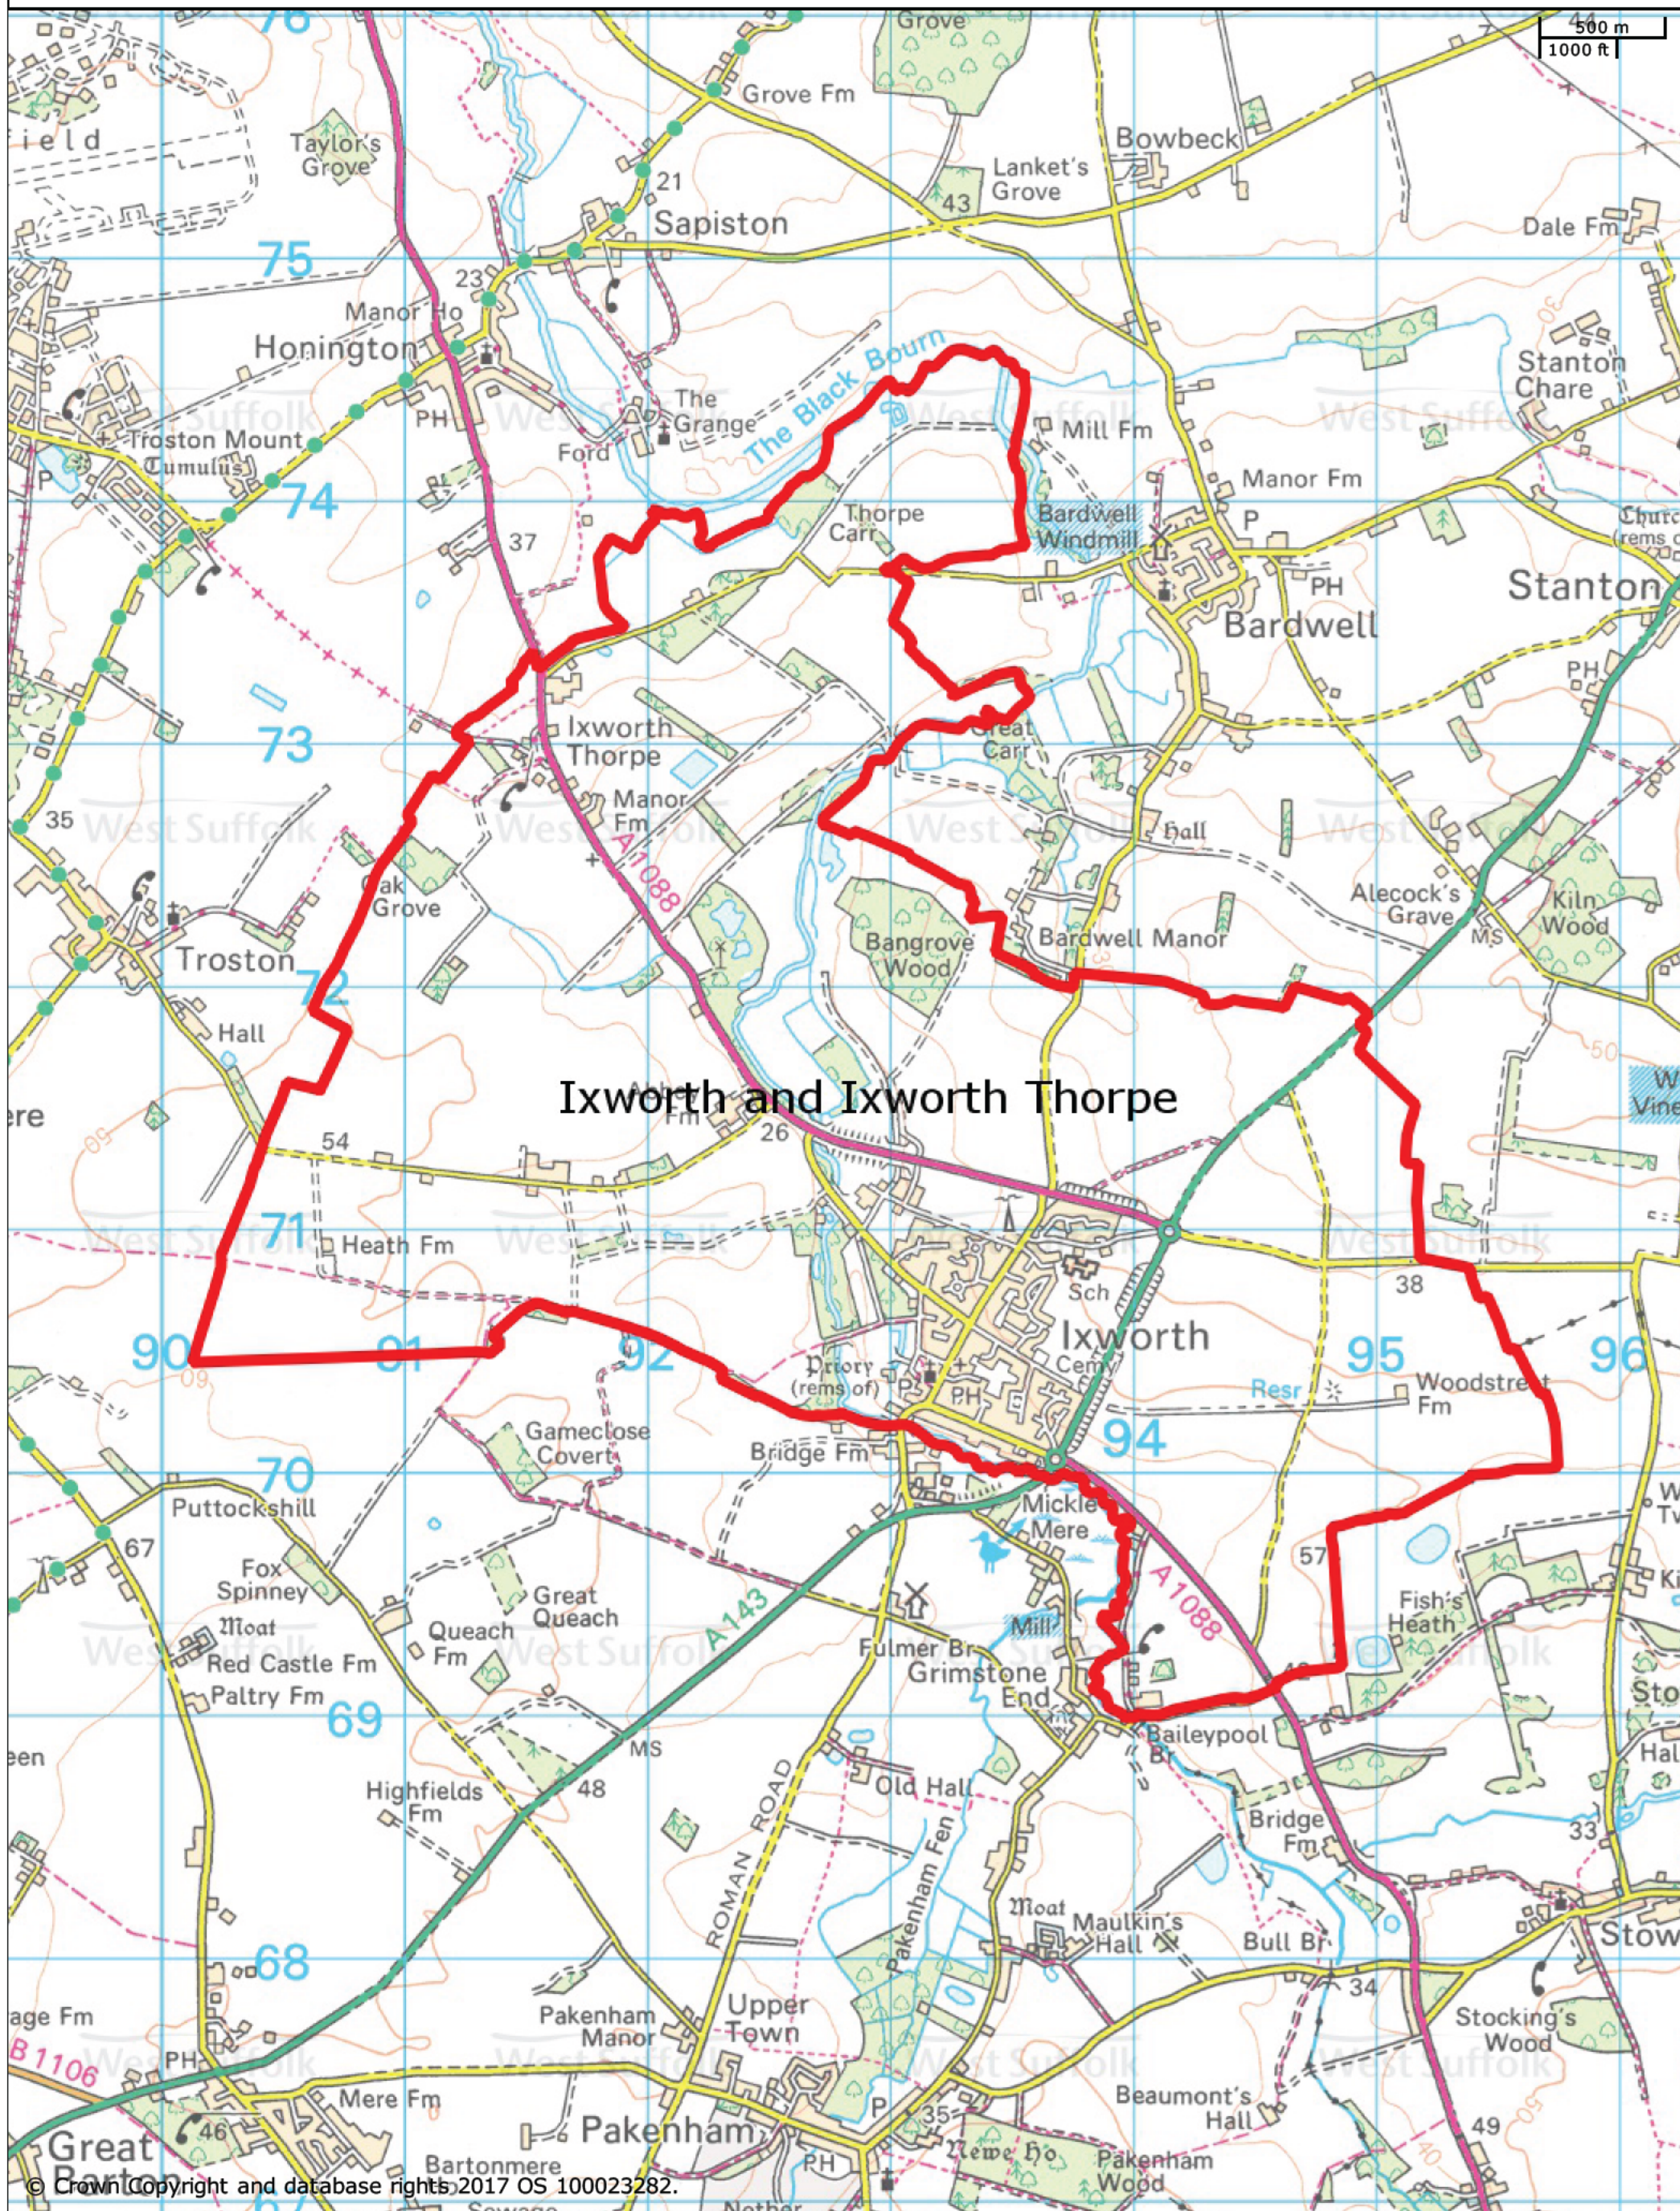

Ixworth and Ixworth Thorpe Parish

© Crown Copyright and database rights 2017 OS 100023282.

St Edmundsbury BC
Western Way
Bury St Edmunds
IP33 3YU
01284 763233

Forest Heath & St Edmundsbury councils
West Suffolk
working together
www.westsuffolk.gov.uk

Forest Heath DC
College Heath Road
Mendenham
IP28 7EY
01638 719000

Scale: 1:25000

Printed on: 19/5/2017 at 14:32 PM

© Crown Copyright and database rights 2017
OS 100023282/100019675.