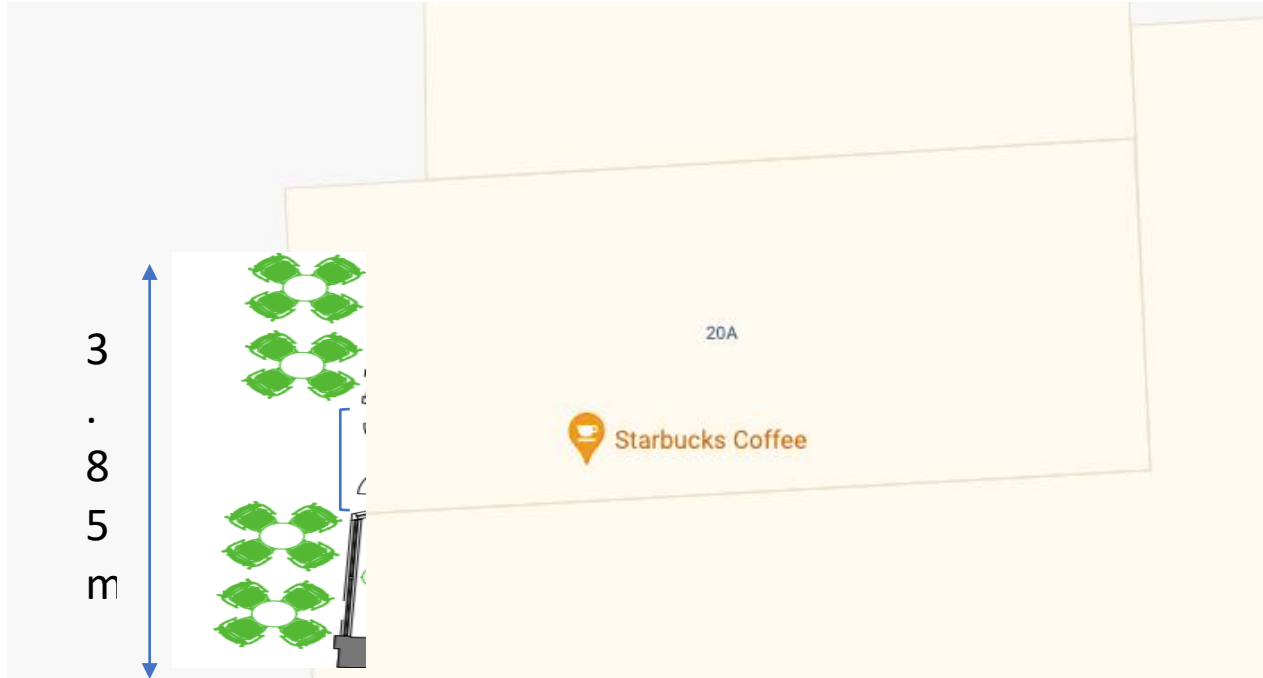

Fire exit/ Main door

-  Table
-  Chair

3
.
8
5
m

1.5 m

20A

Starbucks Coffee