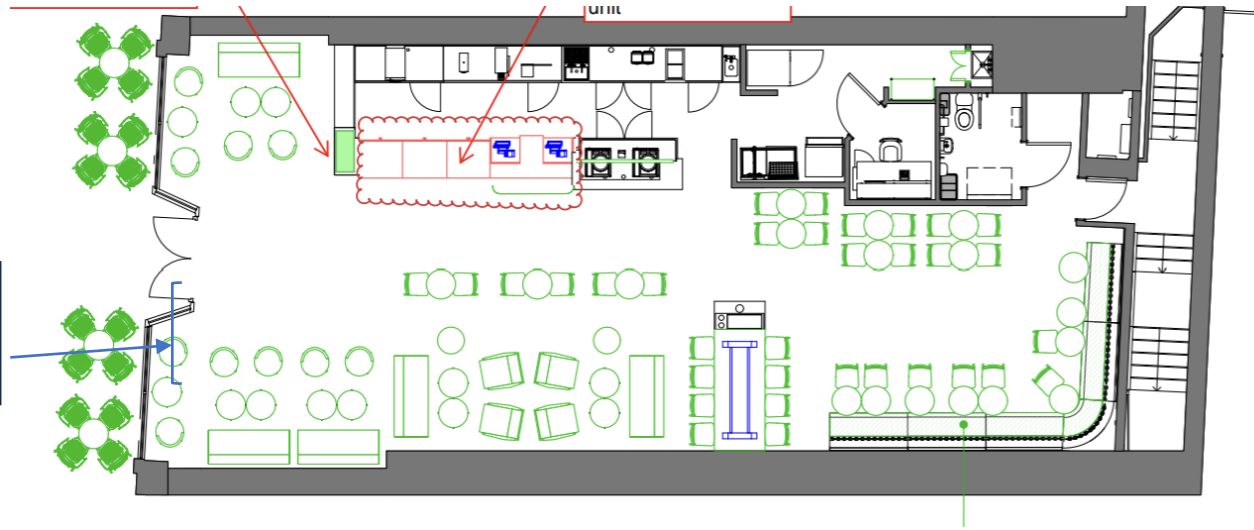

Fire exit/ Main door

-  Table
-  Chair

3
.
8
5
m

1.5 m

20A

Starbucks Coffee