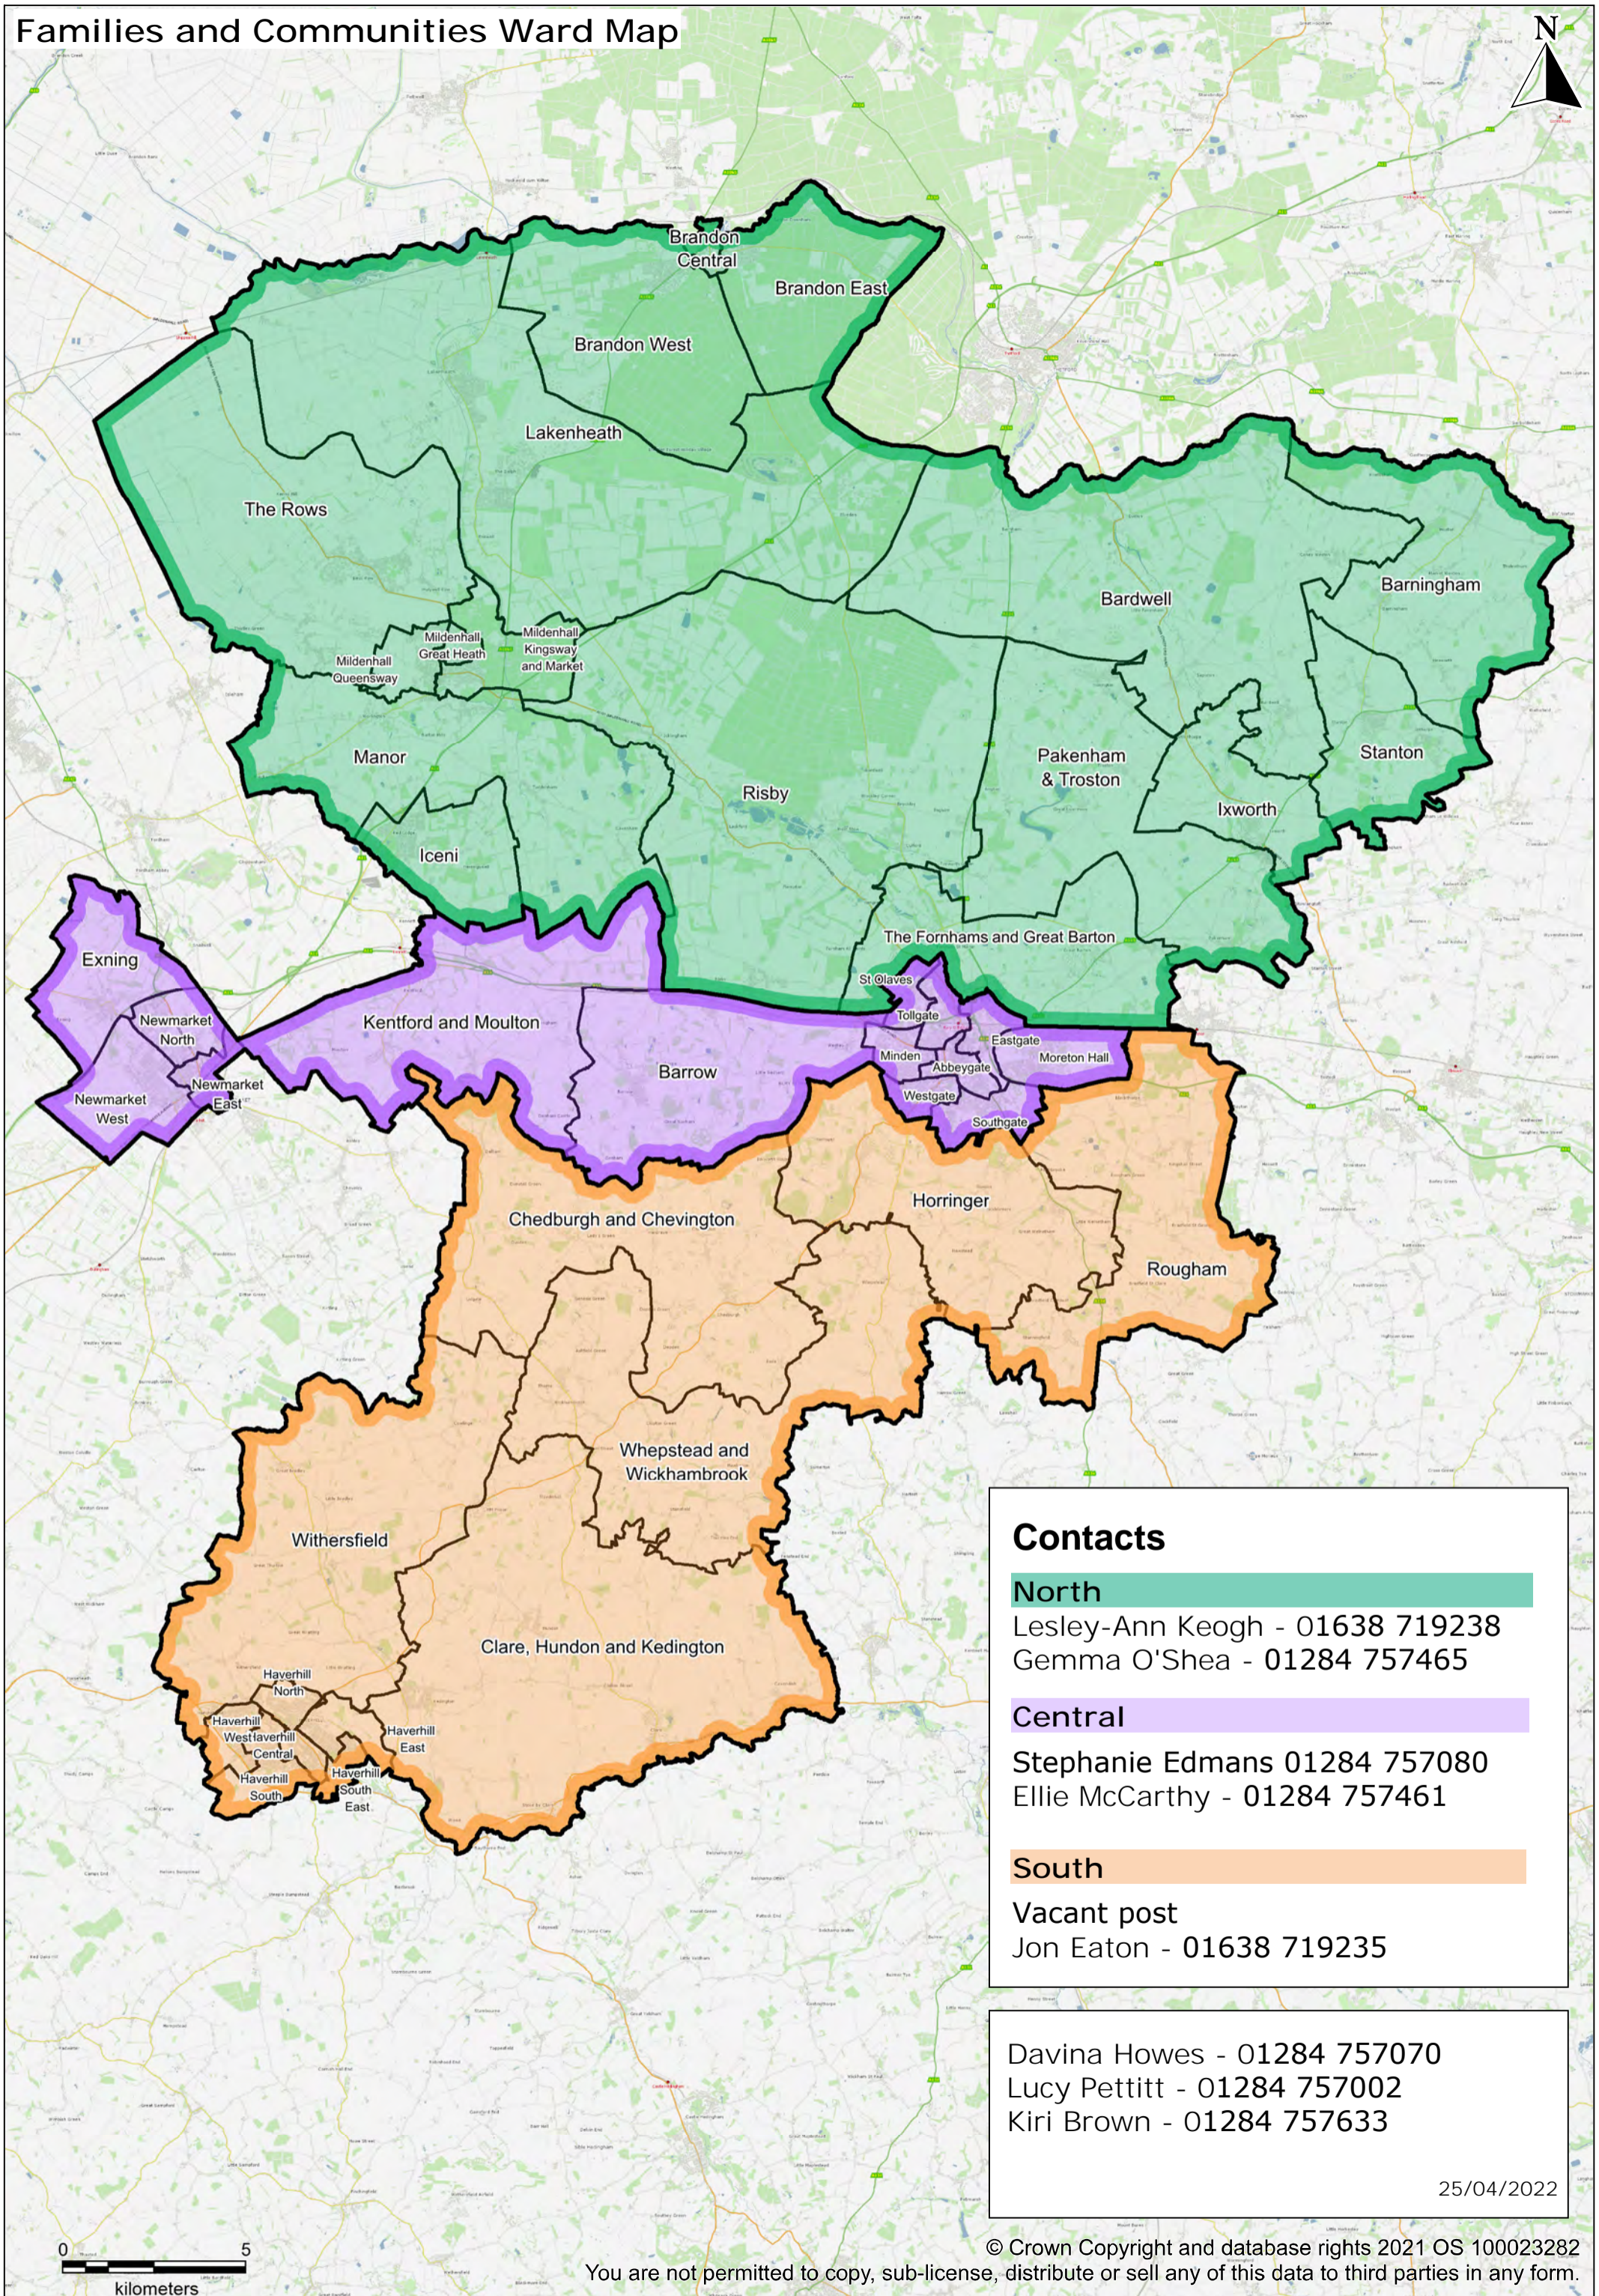

Families and Communities Ward Map

Contacts

North
 Lesley-Ann Keogh - 01638 719238
 Gemma O'Shea - 01284 757465

Central
 Stephanie Edmans 01284 757080
 Ellie McCarthy - 01284 757461

South
 Vacant post
 Jon Eaton - 01638 719235