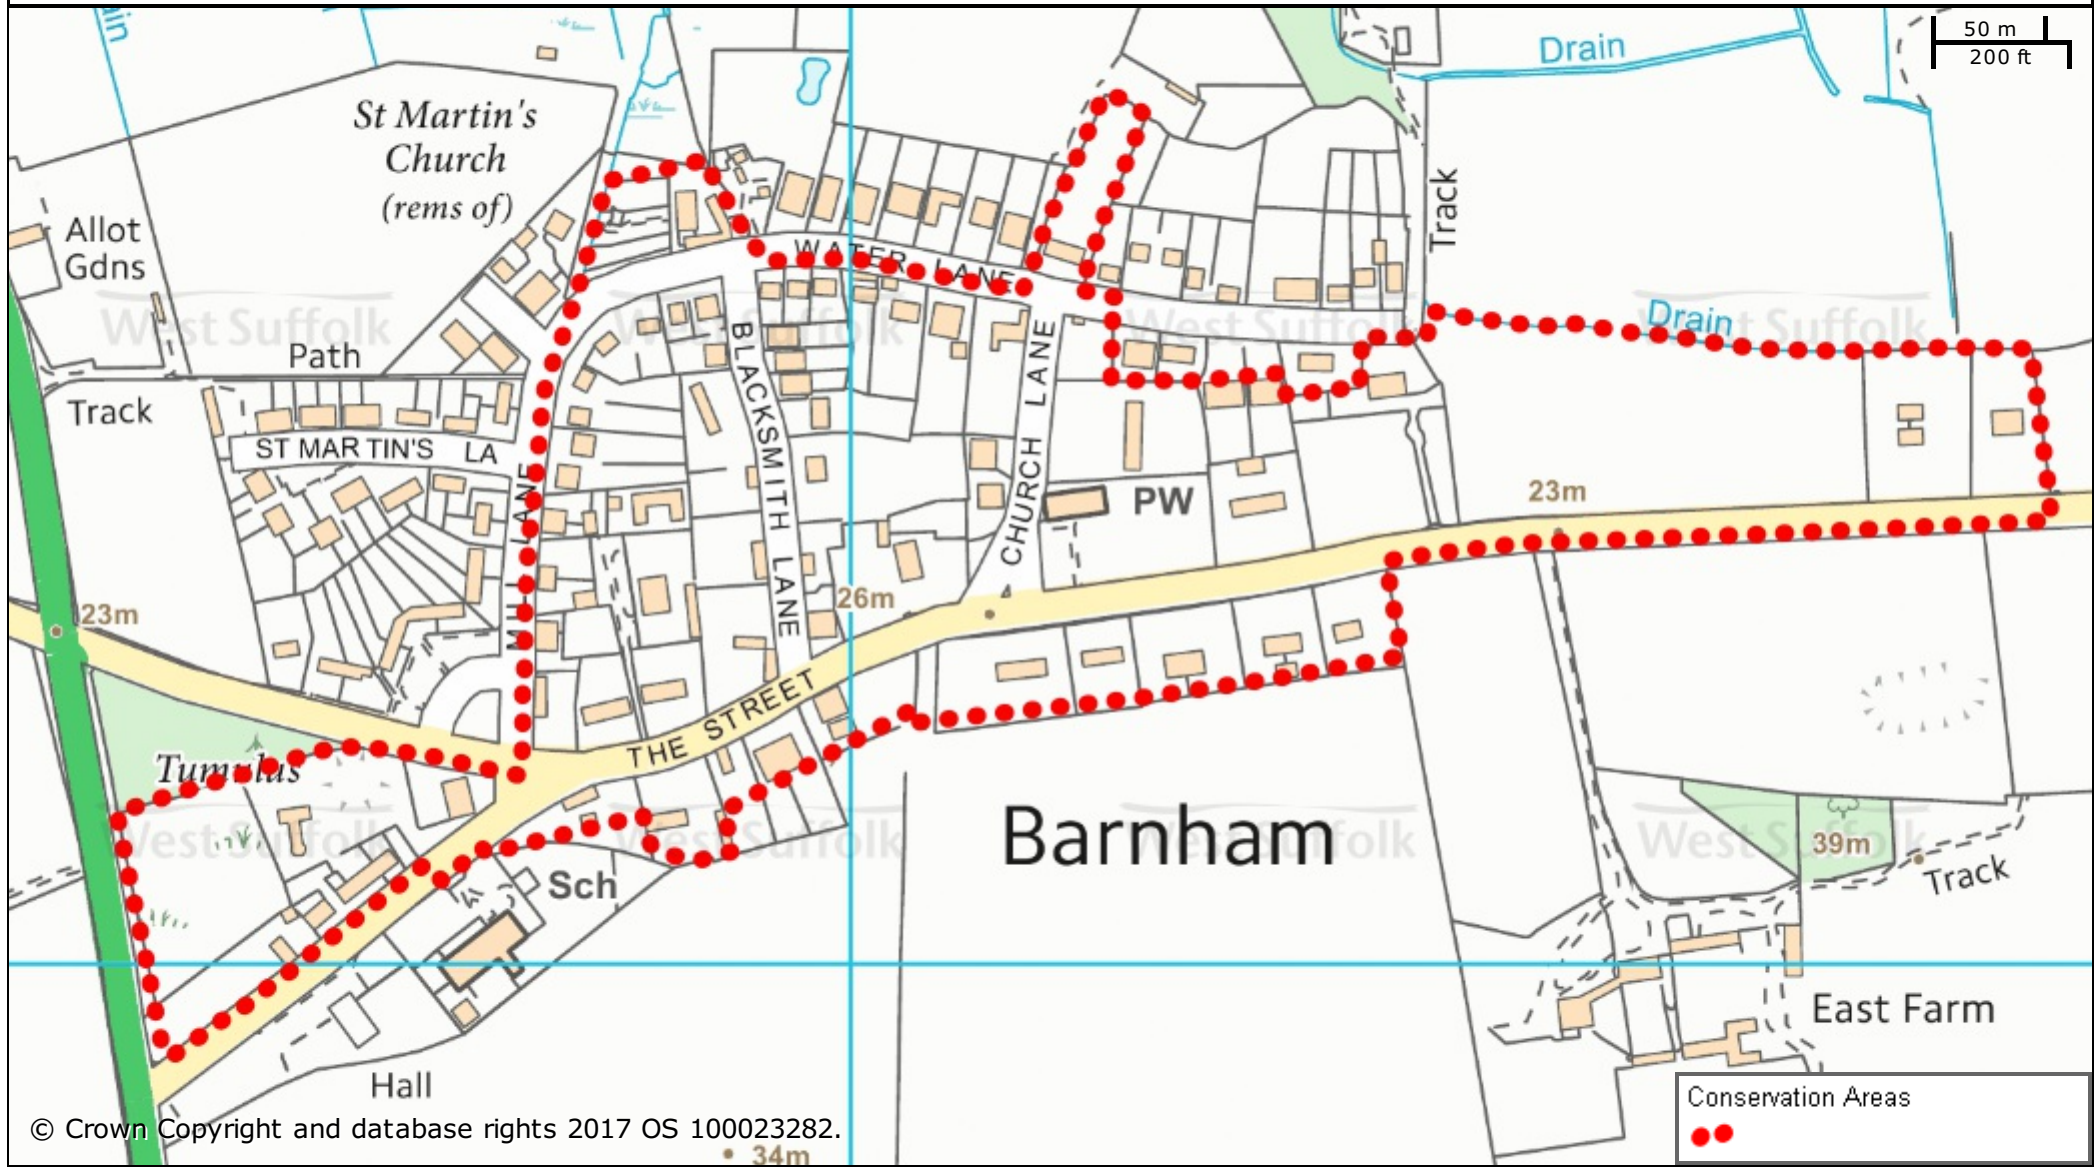

# Barnham Conservation Area

© Crown Copyright and database rights 2017 OS 100023282.

St Edmundsbury BC  
Western Way  
Bury St Edmunds  
IP33 3YU  
01284 763233

Forest Heath & St Edmundsbury councils  
**West Suffolk**  
working together  
[www.westsuffolk.gov.uk](http://www.westsuffolk.gov.uk)

Forest Heath DC  
College Heath Road  
Mildenhall  
IP28 7EY  
01638 719000

Scale: 1:3500

© Crown Copyright and database rights 2017  
OS 100023282/100019675.