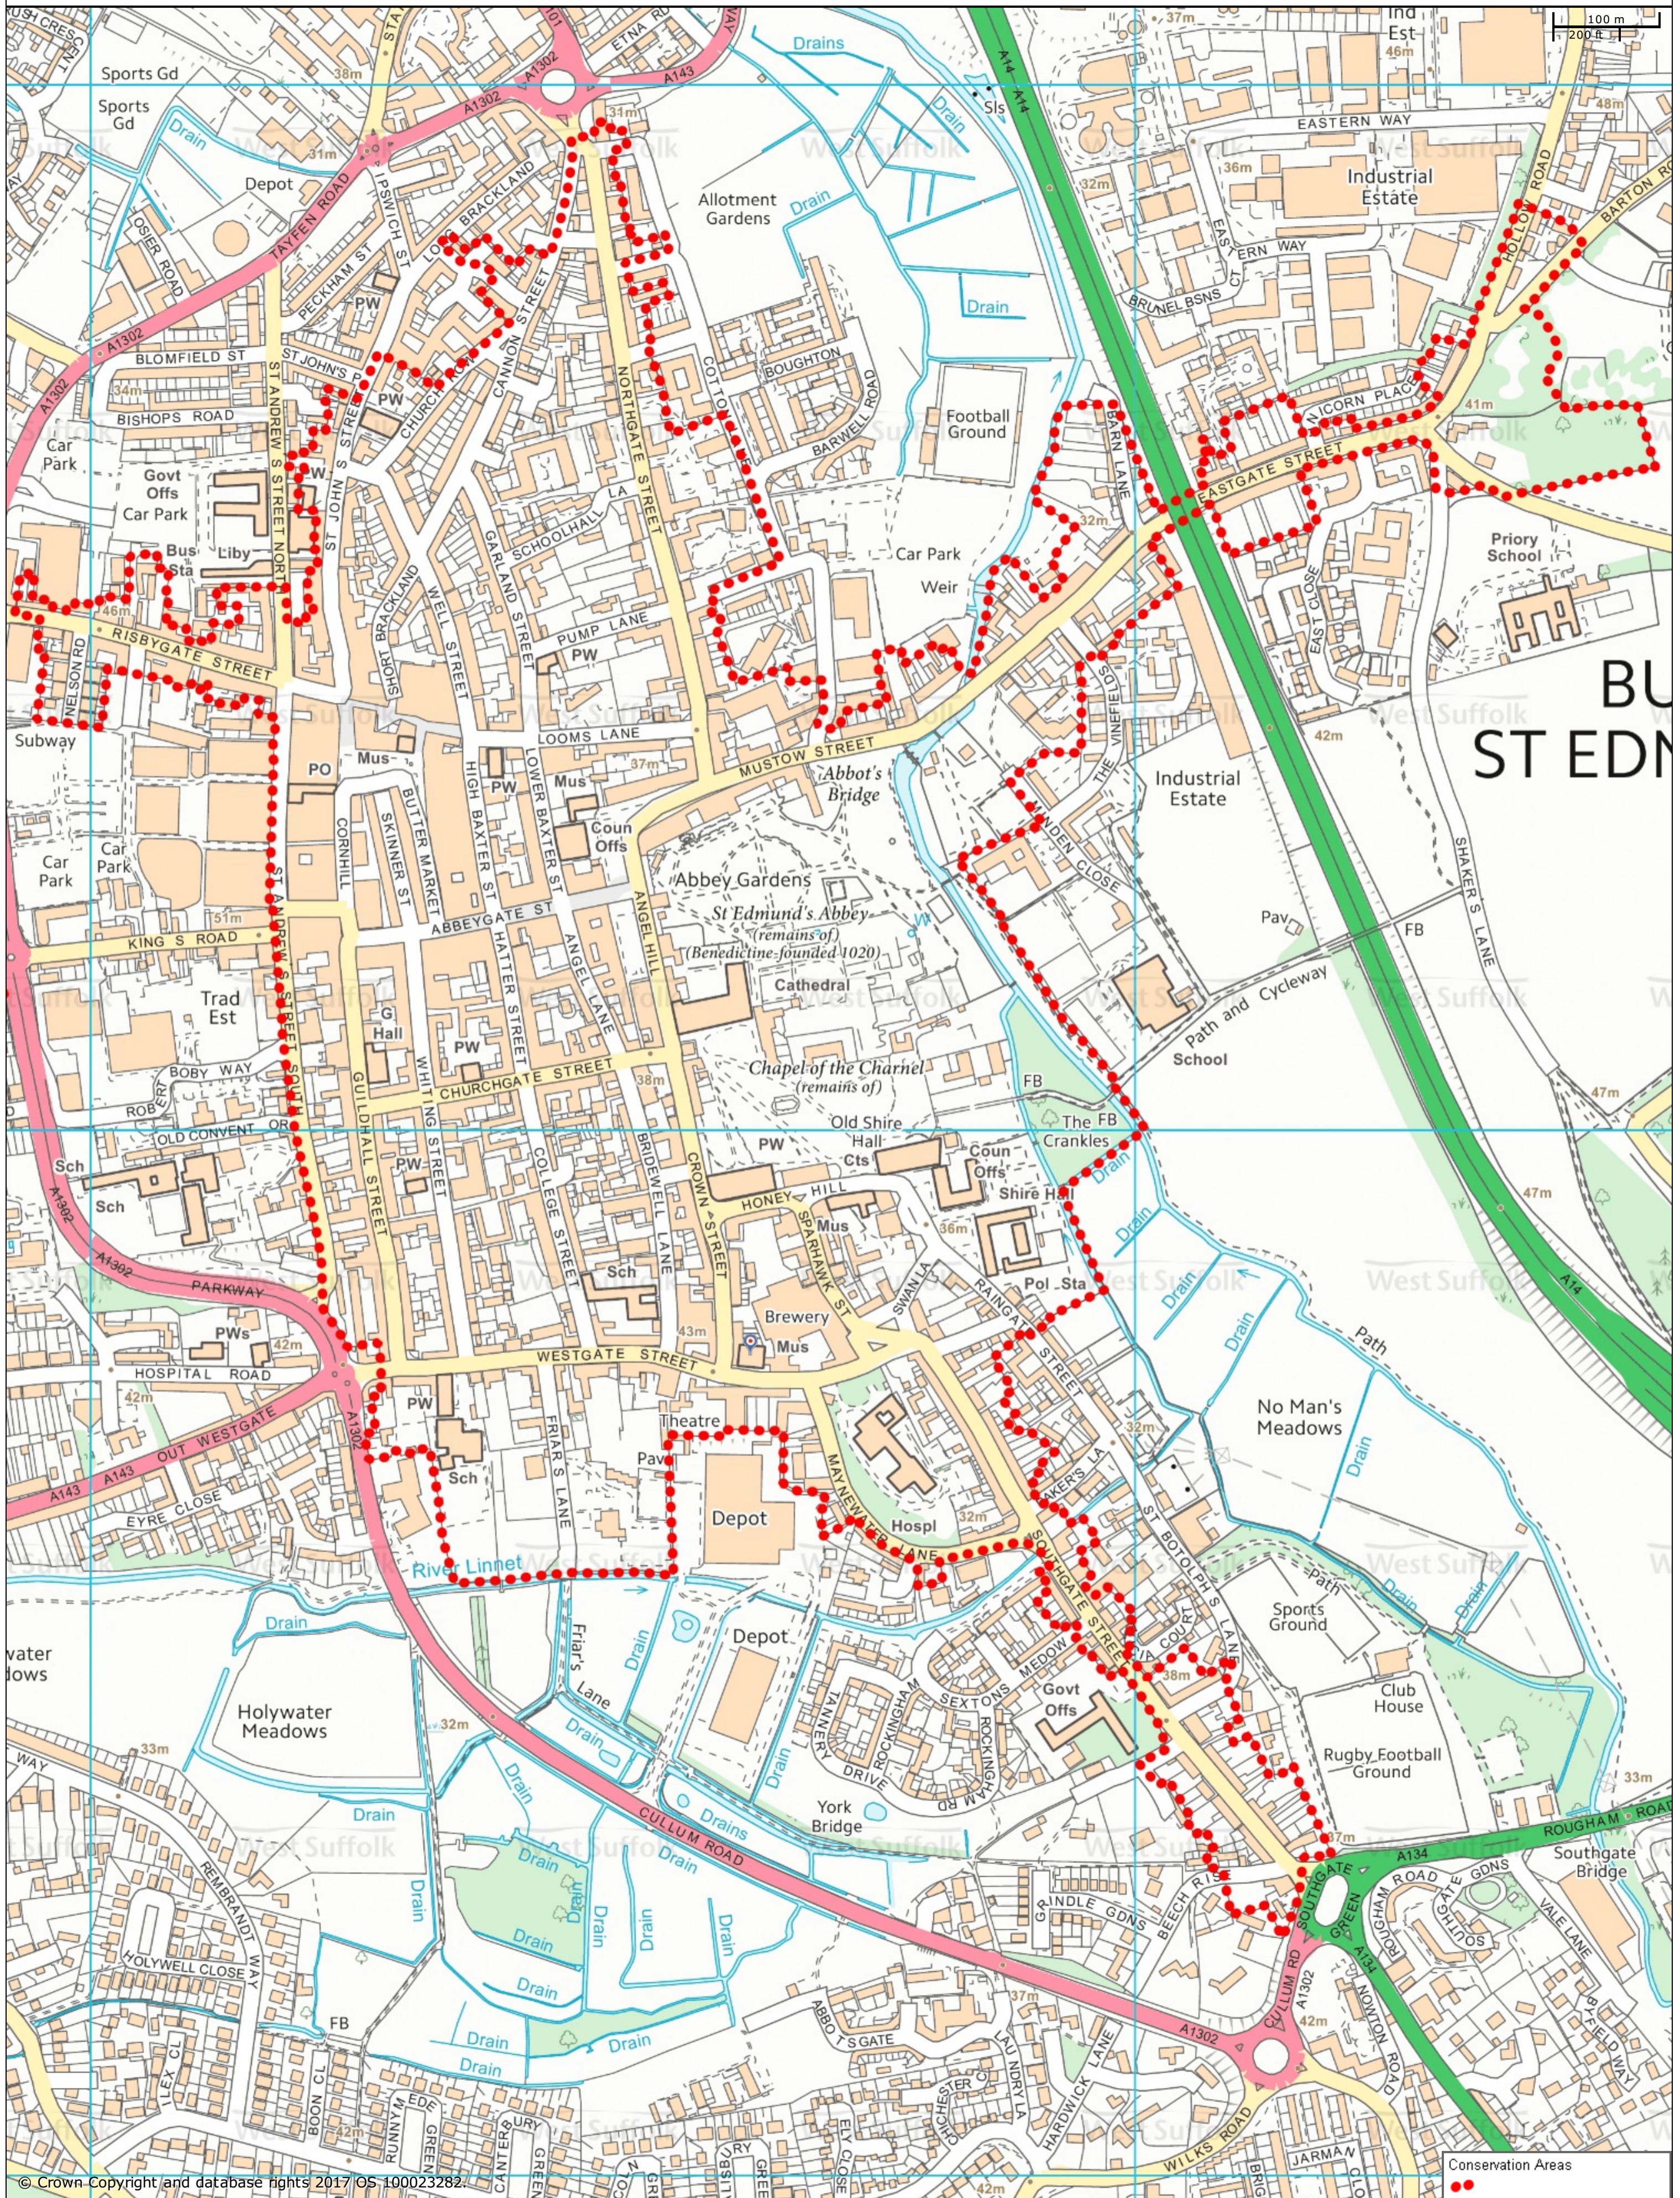

Bury St Edmunds Town Centre Conservation Area

Conservation Areas
●●

© Crown Copyright and database rights 2017 OS 100023282

St Edmundsbury BC
Western Way
Bury St Edmunds
IP33 3YU
01284 763233

Forest Heath & St Edmundsbury councils
West Suffolk
working together
www.westsuffolk.gov.uk

Forest Heath DC
College Heath Road
Mildenhall
IP28 7EY
01638 719000

Scale: 1:4000

© Crown Copyright and database rights 2017
OS 100023282/100019675