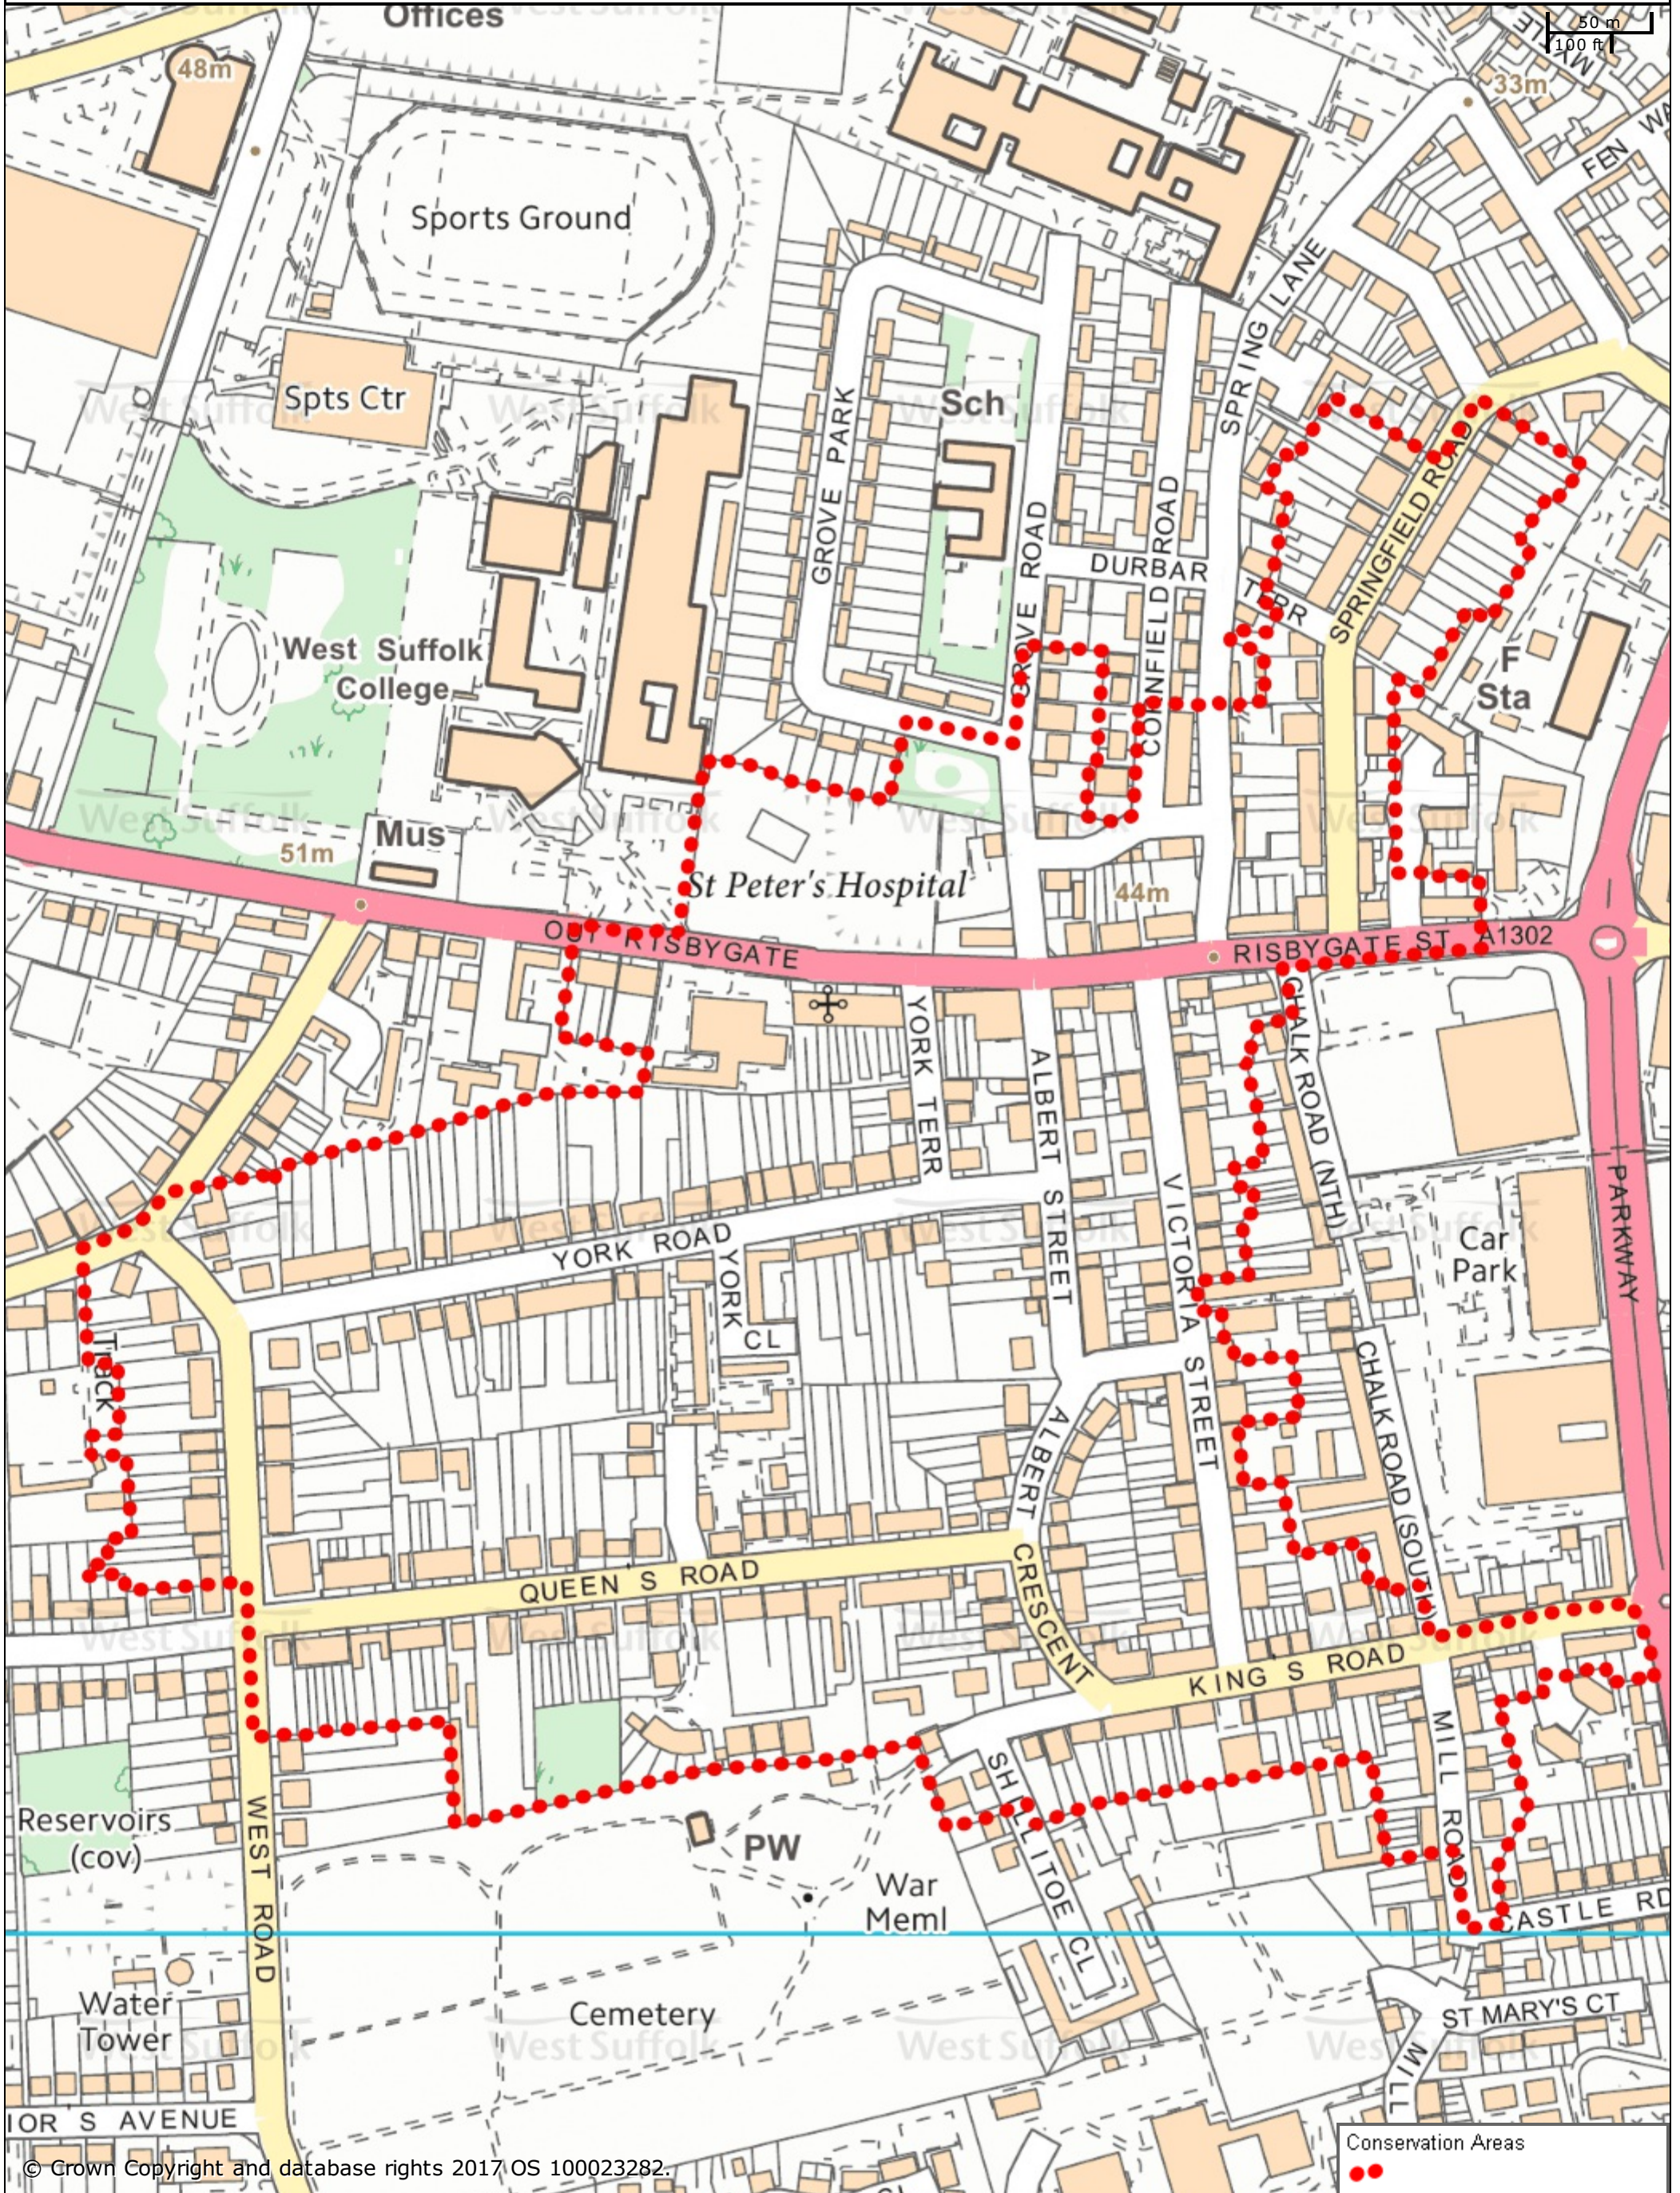

Bury St Edmunds Victoria Street Conservation Area

© Crown Copyright and database rights 2017 OS 100023282.

St Edmundsbury BC
Western Way
Bury St Edmunds
IP33 3YU
01284 763233

Forest Heath & St Edmundsbury councils
West Suffolk
working together
www.westsuffolk.gov.uk

Forest Heath DC
College Heath Road
Mildenhall
IP28 7EY
01638 719000

Scale: 1:3000

© Crown Copyright and database rights 2017
OS 100023282/100019675.