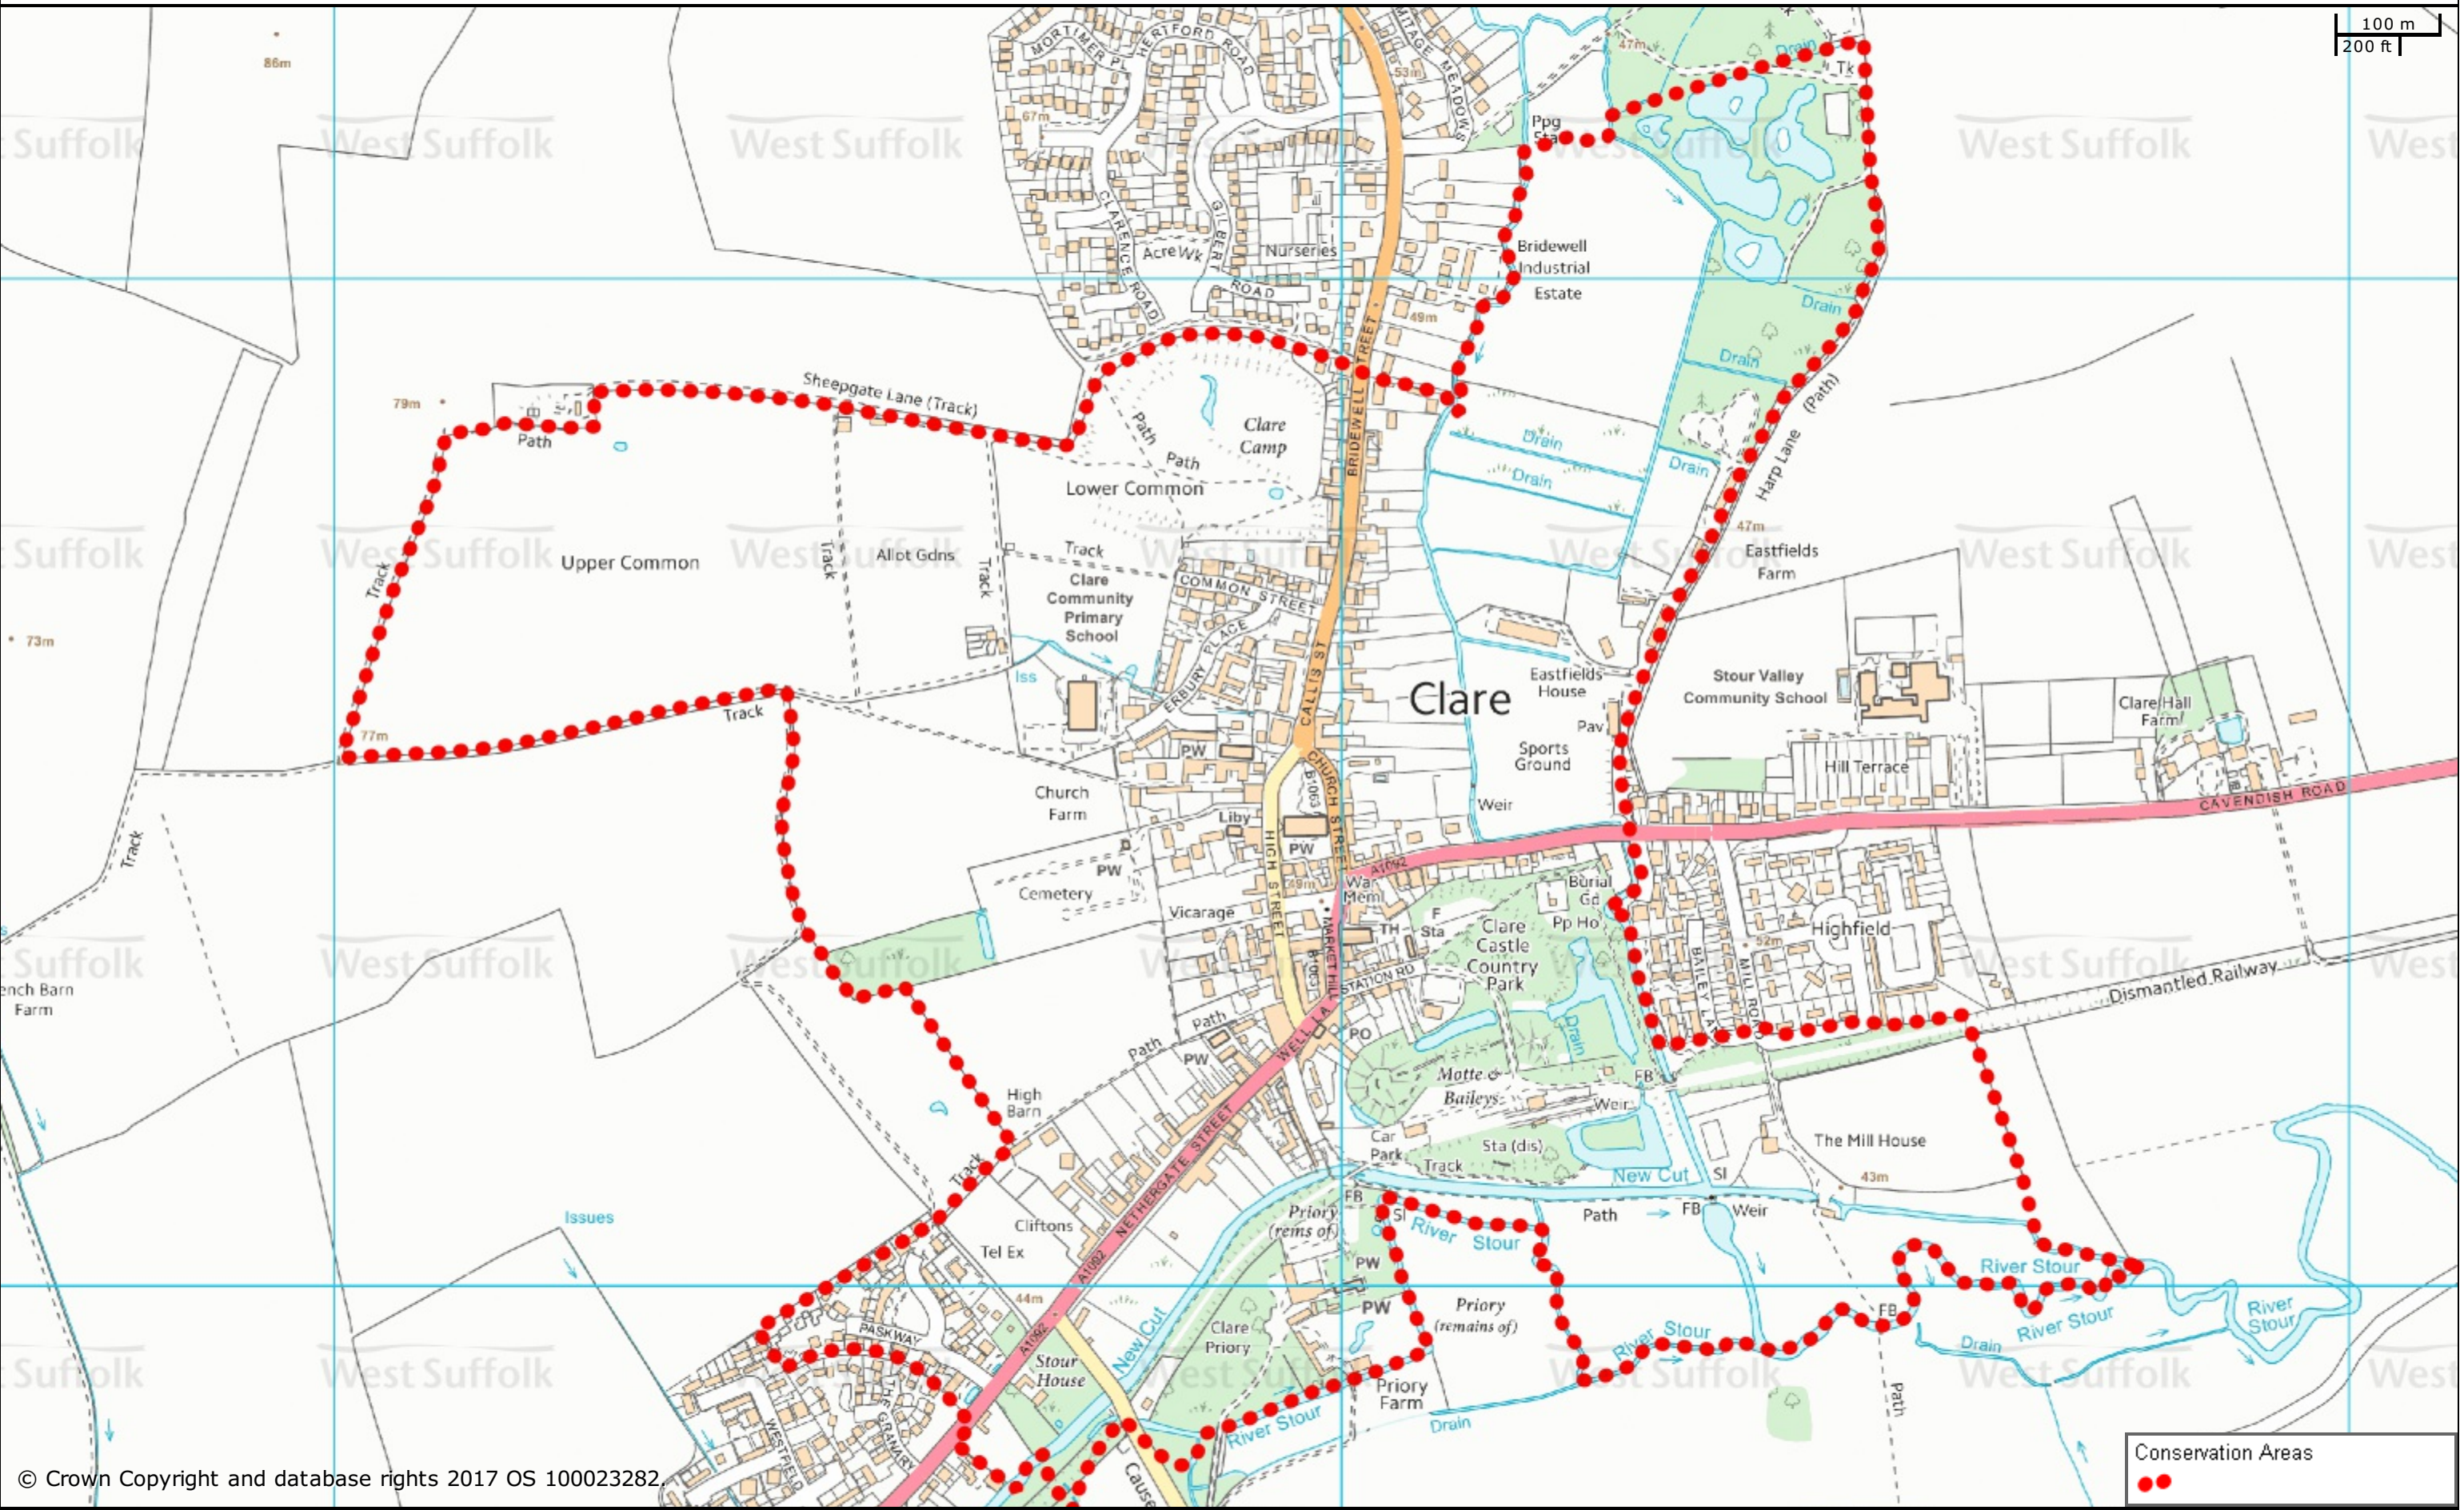

Clare Conservation Area

© Crown Copyright and database rights 2017 OS 100023282

St Edmundsbury BC
Western Way
Bury St Edmunds
IP33 3YU
01284 763233

Forest Heath & St Edmundsbury councils
West Suffolk
working together
www.westsuffolk.gov.uk

Forest Heath DC
College Heath Road
Mildenhall
IP28 7EY
01638 719000

Scale: 1:6000

© Crown Copyright and database rights 2017
OS 100023282/100019675.