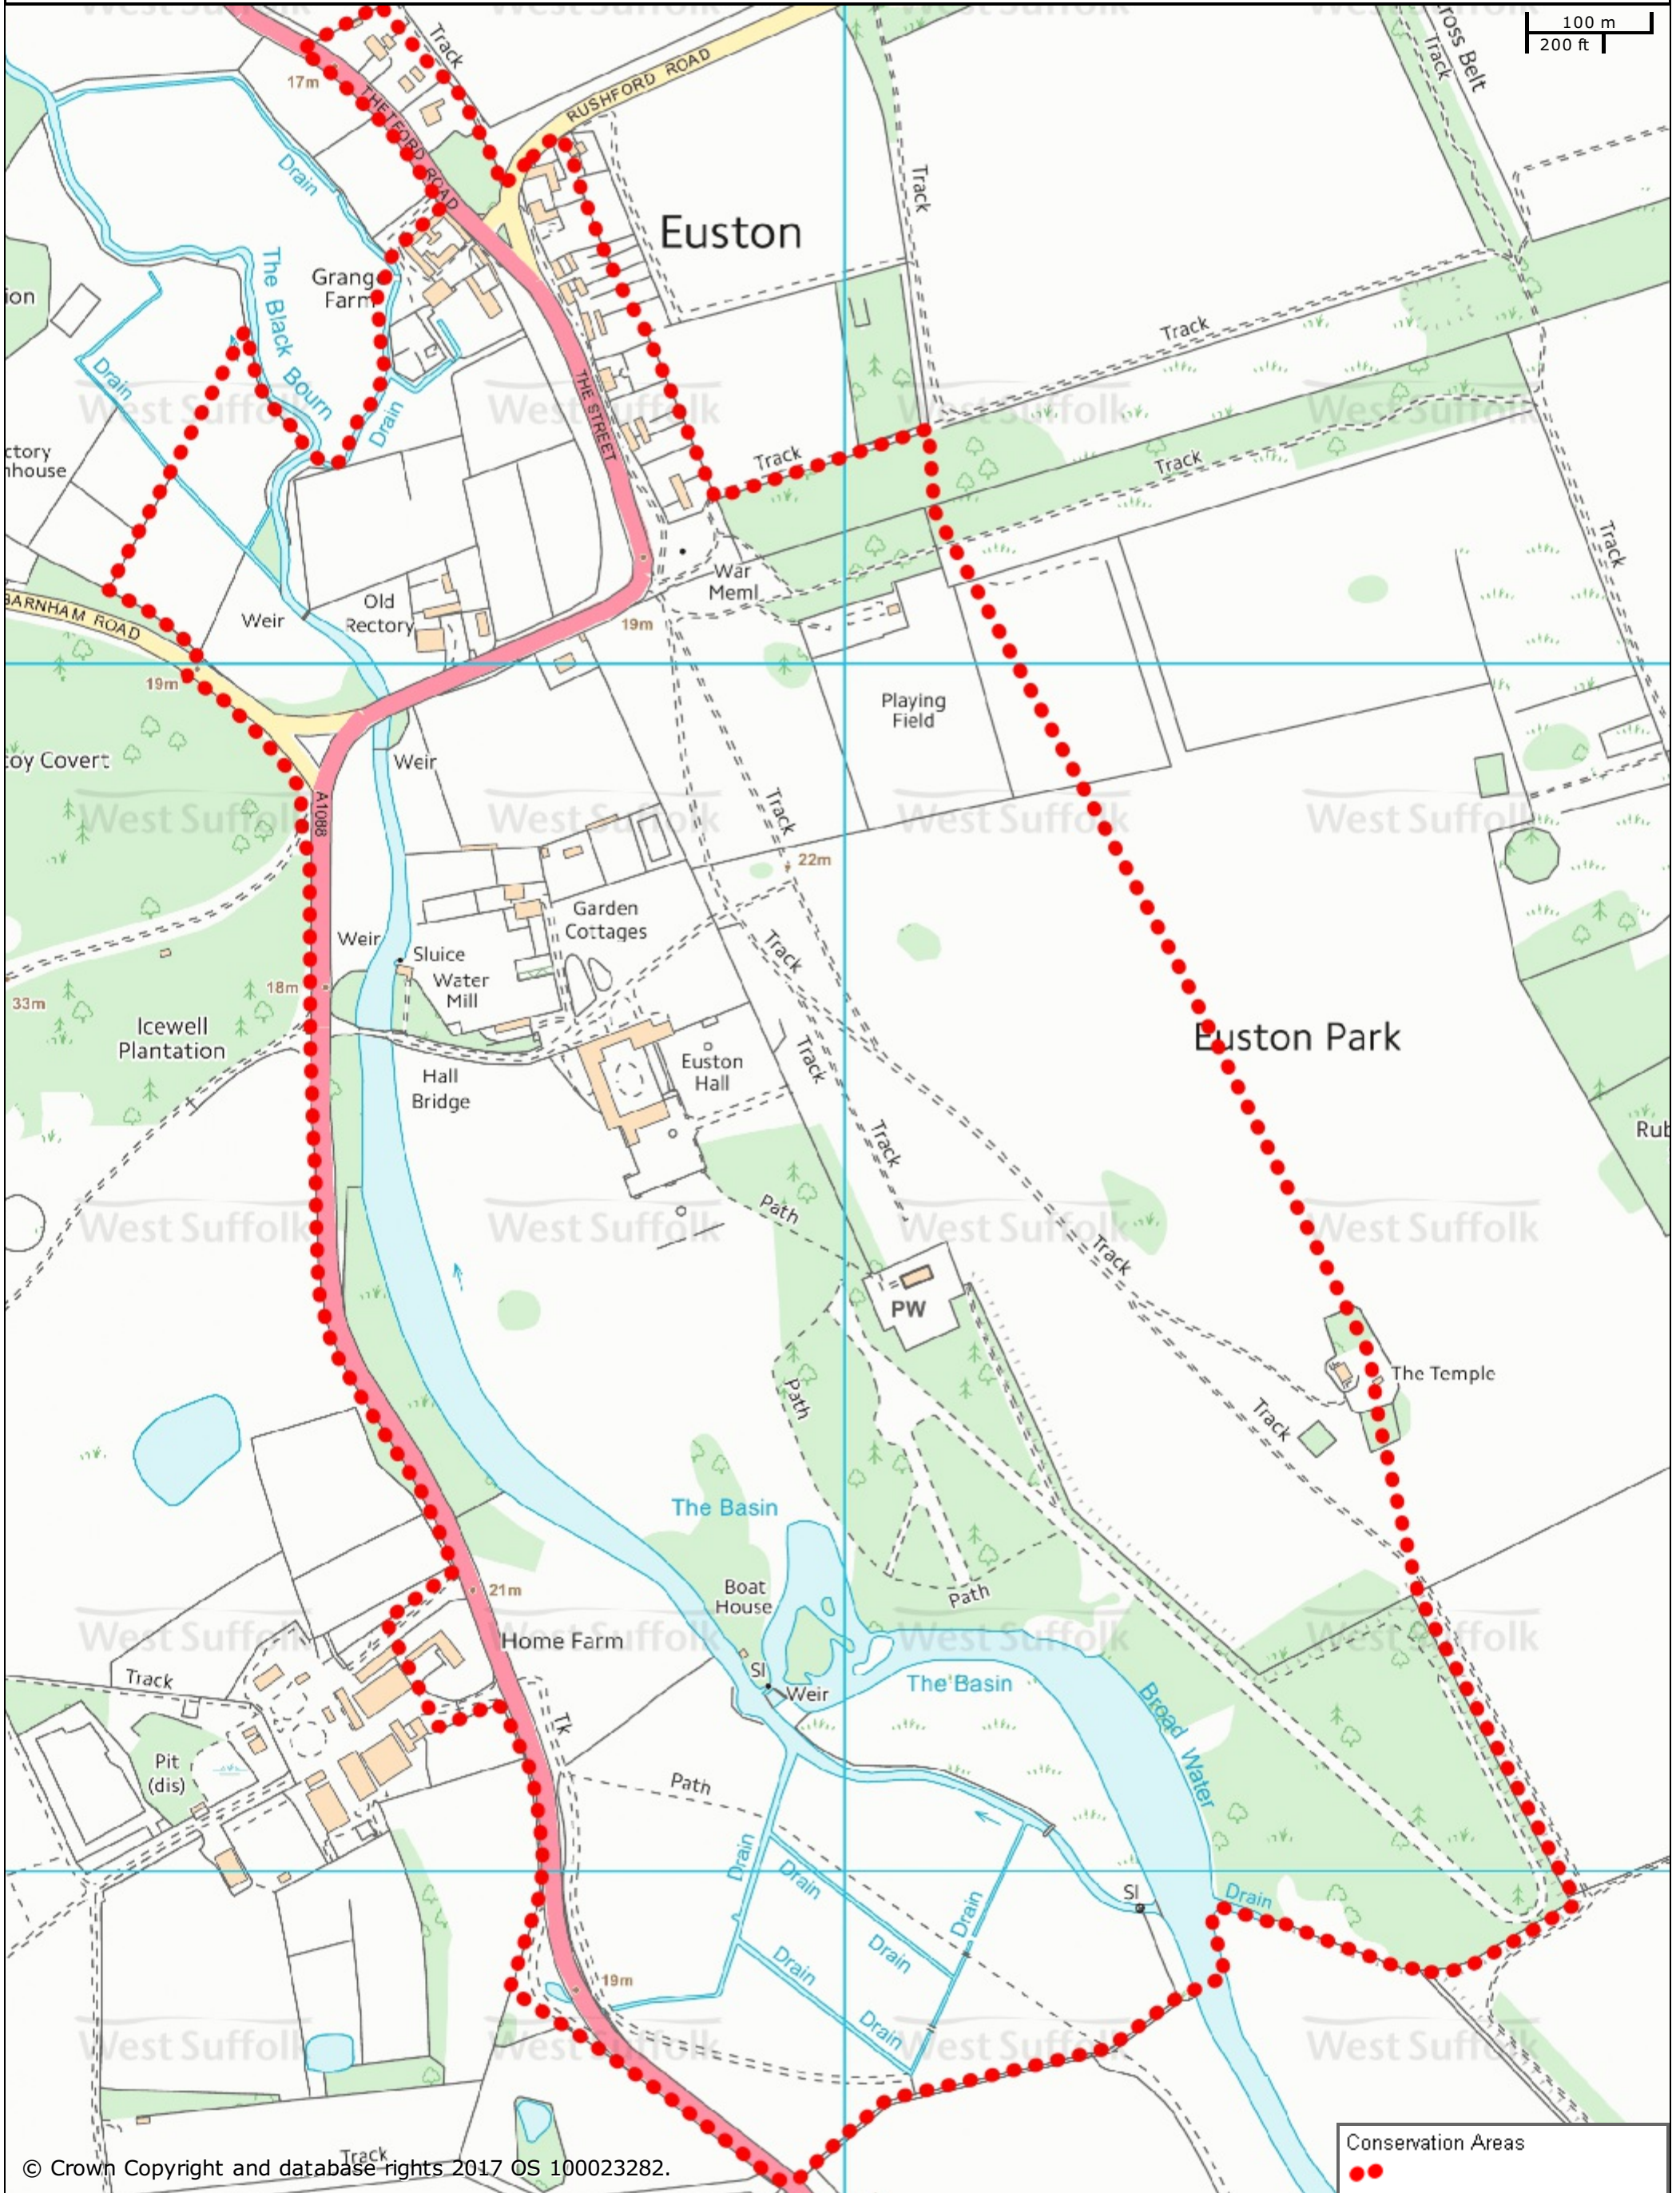

Euston Conservation Area

© Crown Copyright and database rights 2017 OS 100023282.

St Edmundsbury BC
Western Way
Bury St Edmunds
IP33 3YU
01284 763233

Forest Heath & St Edmundsbury councils
West Suffolk
working together
www.westsuffolk.gov.uk

Forest Heath DC
College Heath Road
Mildenhall
IP28 7EY
01638 719000

Scale: 1:5000

© Crown Copyright and database rights 2017
OS 100023282/100019675.