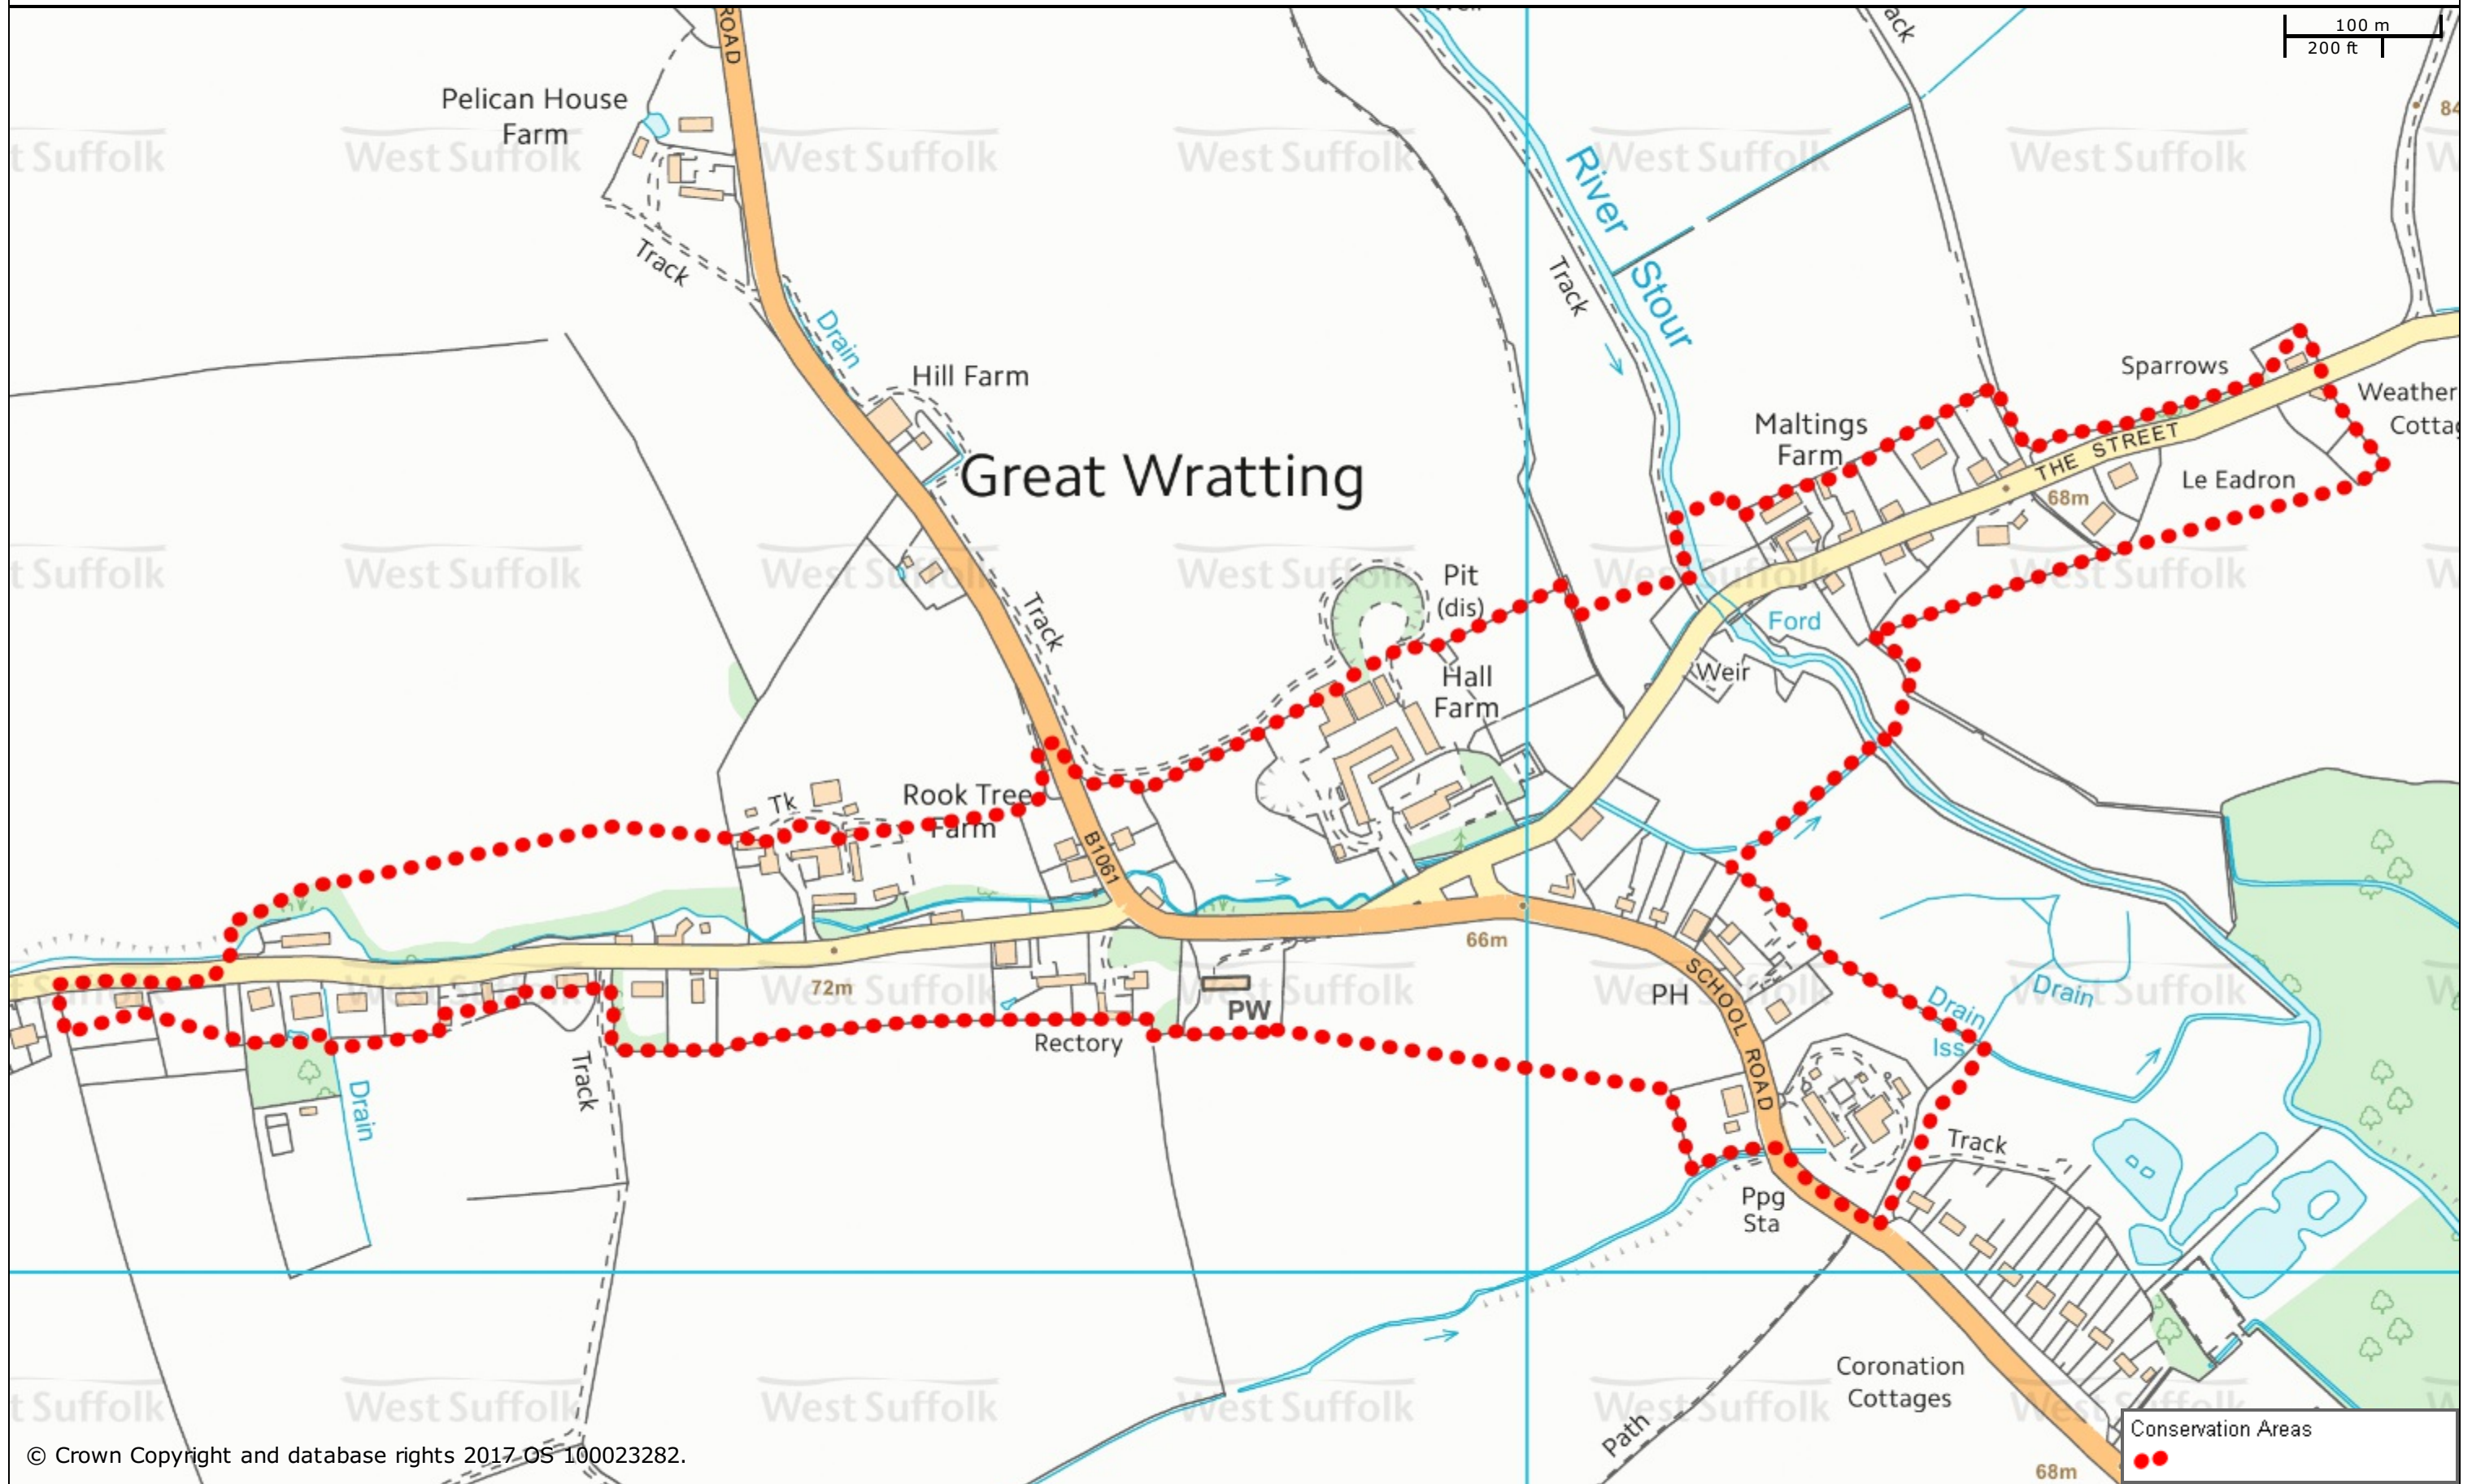

Great Wratting Conservation Area

© Crown Copyright and database rights 2017 OS 100023282.

St Edmundsbury BC
 Western Way
 Bury St Edmunds
 IP33 3YU
 01284 763233

Forest Heath & St Edmundsbury councils
West Suffolk
 working together
 www.westsuffolk.gov.uk

Forest Heath DC
 College Heath Road
 Mildenhall
 IP28 7EY
 01638 719000

Scale: 1:4000

© Crown Copyright and database rights 2017
 OS 100023282/100019675.