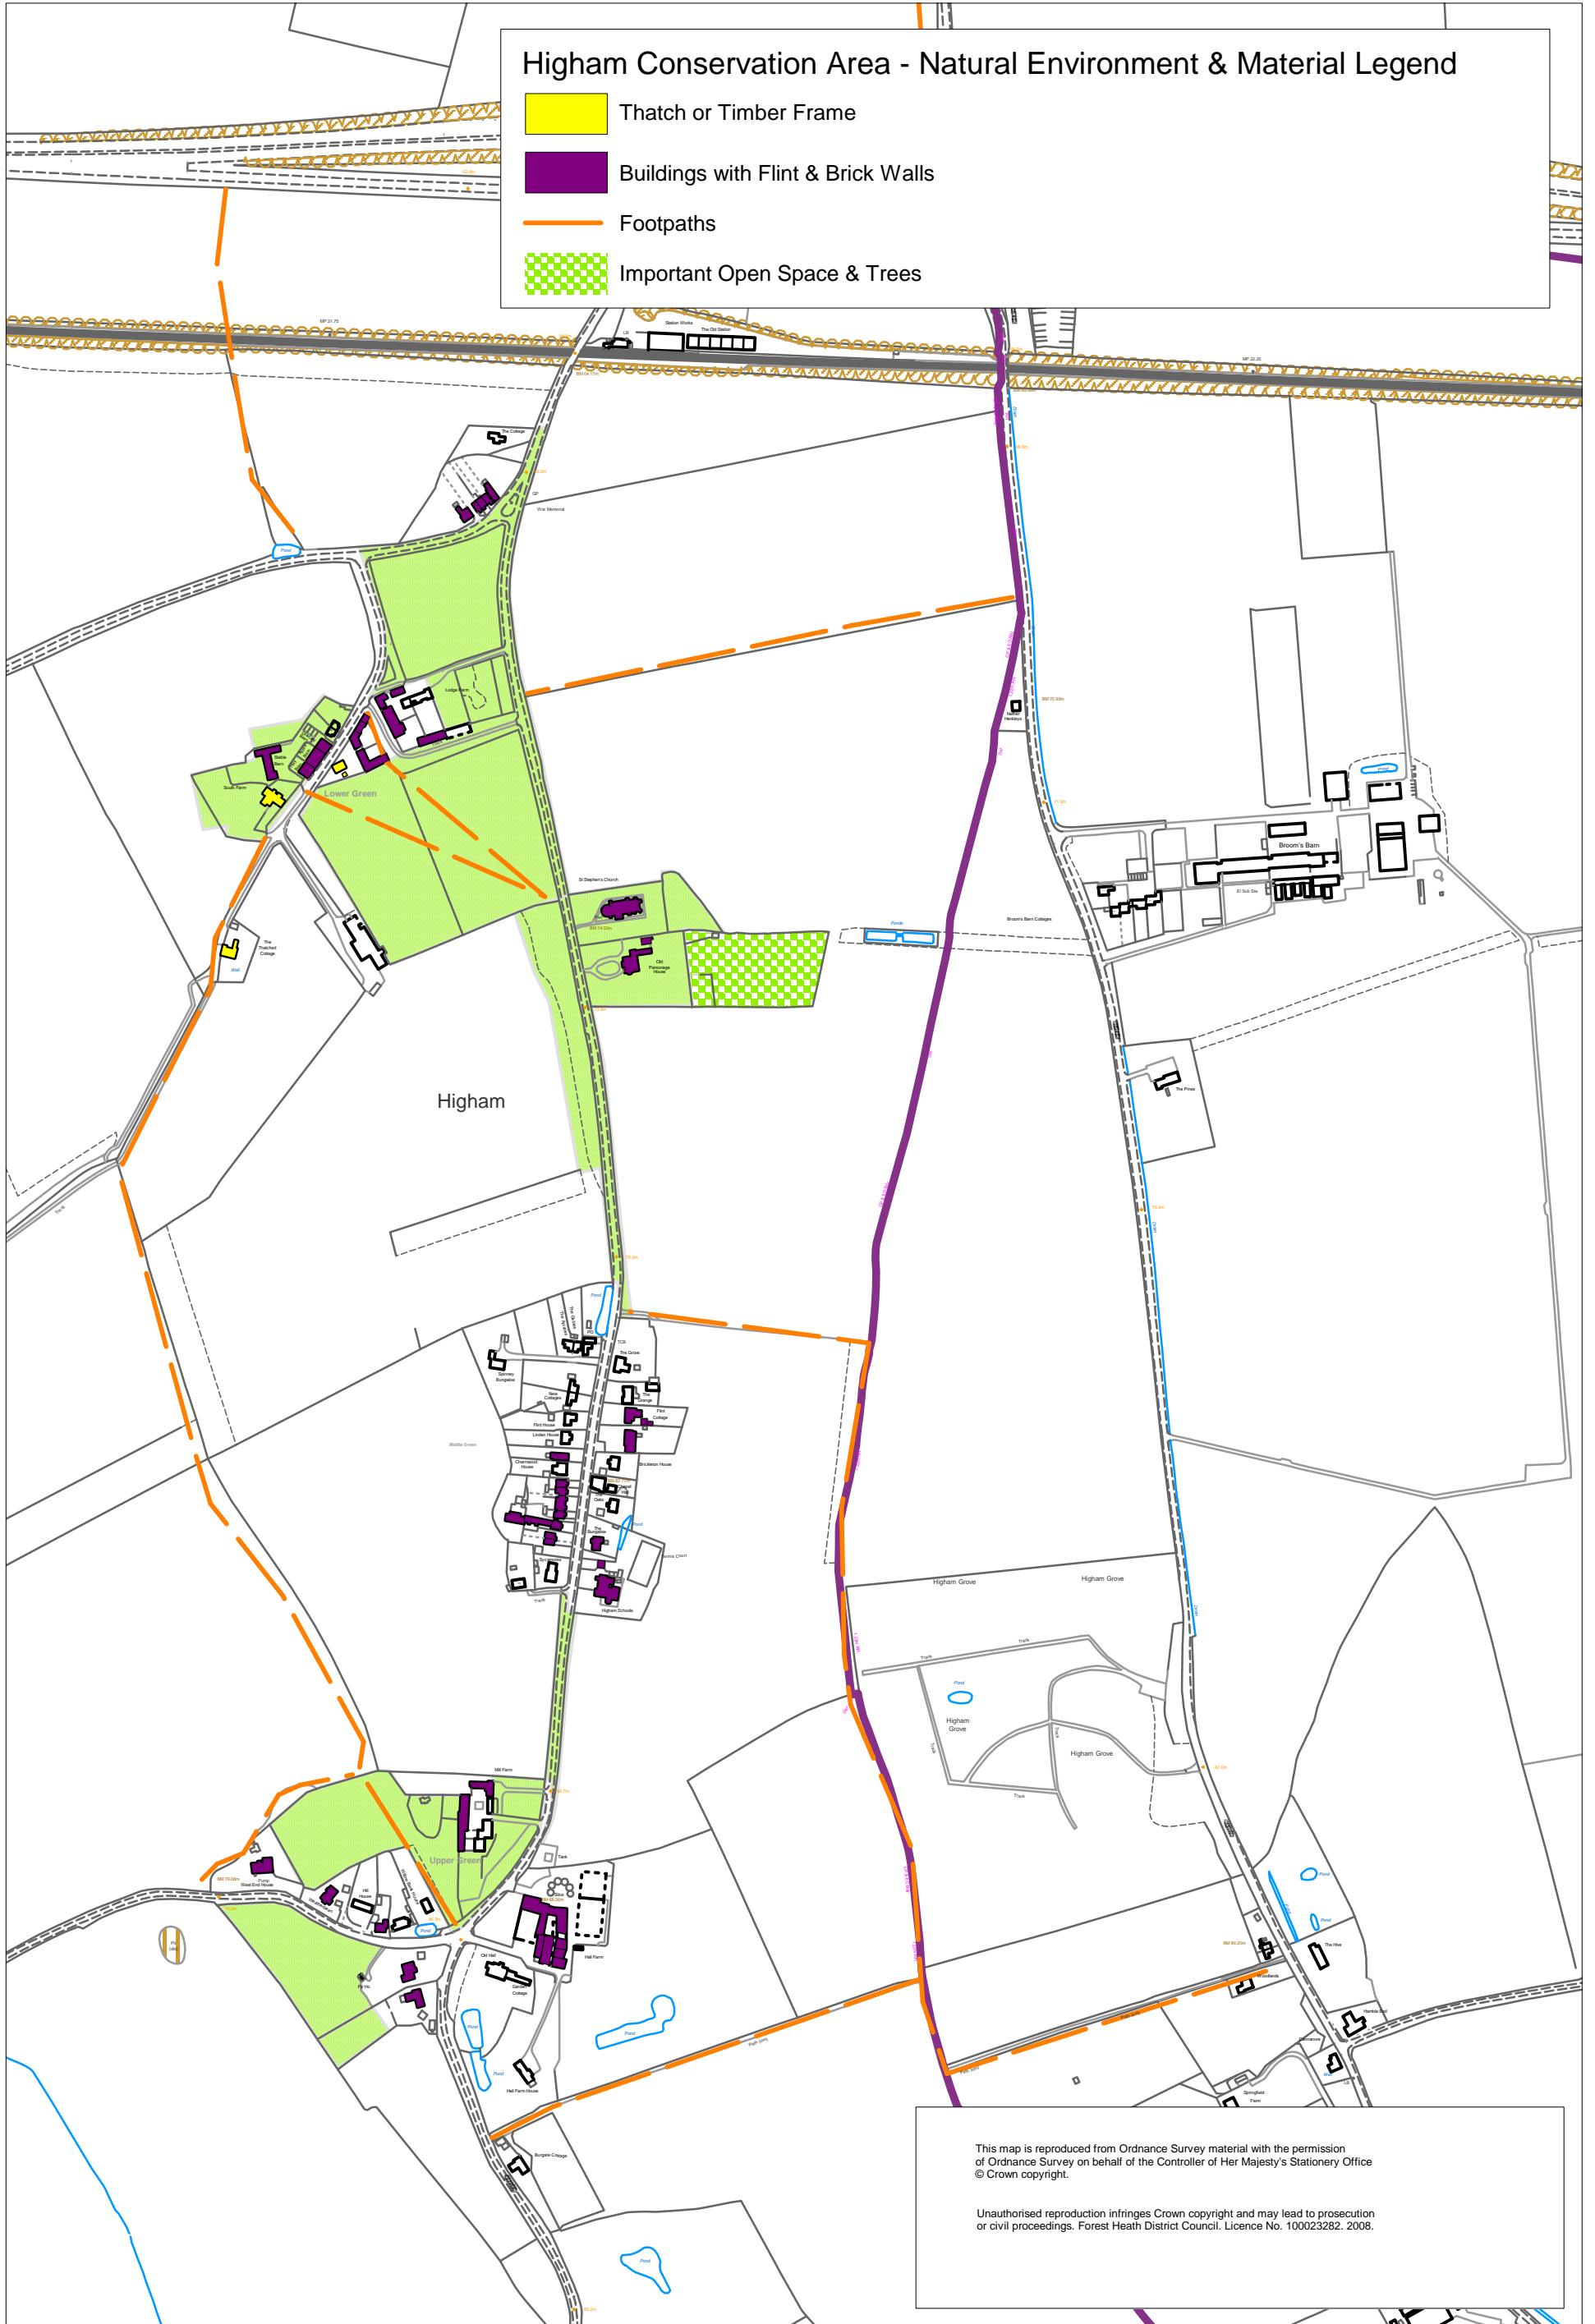

HIGHAM CONSERVATION AREA NATURAL ENVIRONMENT & MATERIALS

Higham Conservation Area - Natural Environment & Material Legend

-  Thatch or Timber Frame
-  Buildings with Flint & Brick Walls
-  Footpaths
-  Important Open Space & Trees

This map is reproduced from Ordnance Survey material with the permission of Ordnance Survey on behalf of the Controller of Her Majesty's Stationary Office © Crown copyright.

Unauthorised reproduction infringes Crown copyright and may lead to prosecution or civil proceedings. Forest Heath District Council. Licence No. 100023282. 2008.