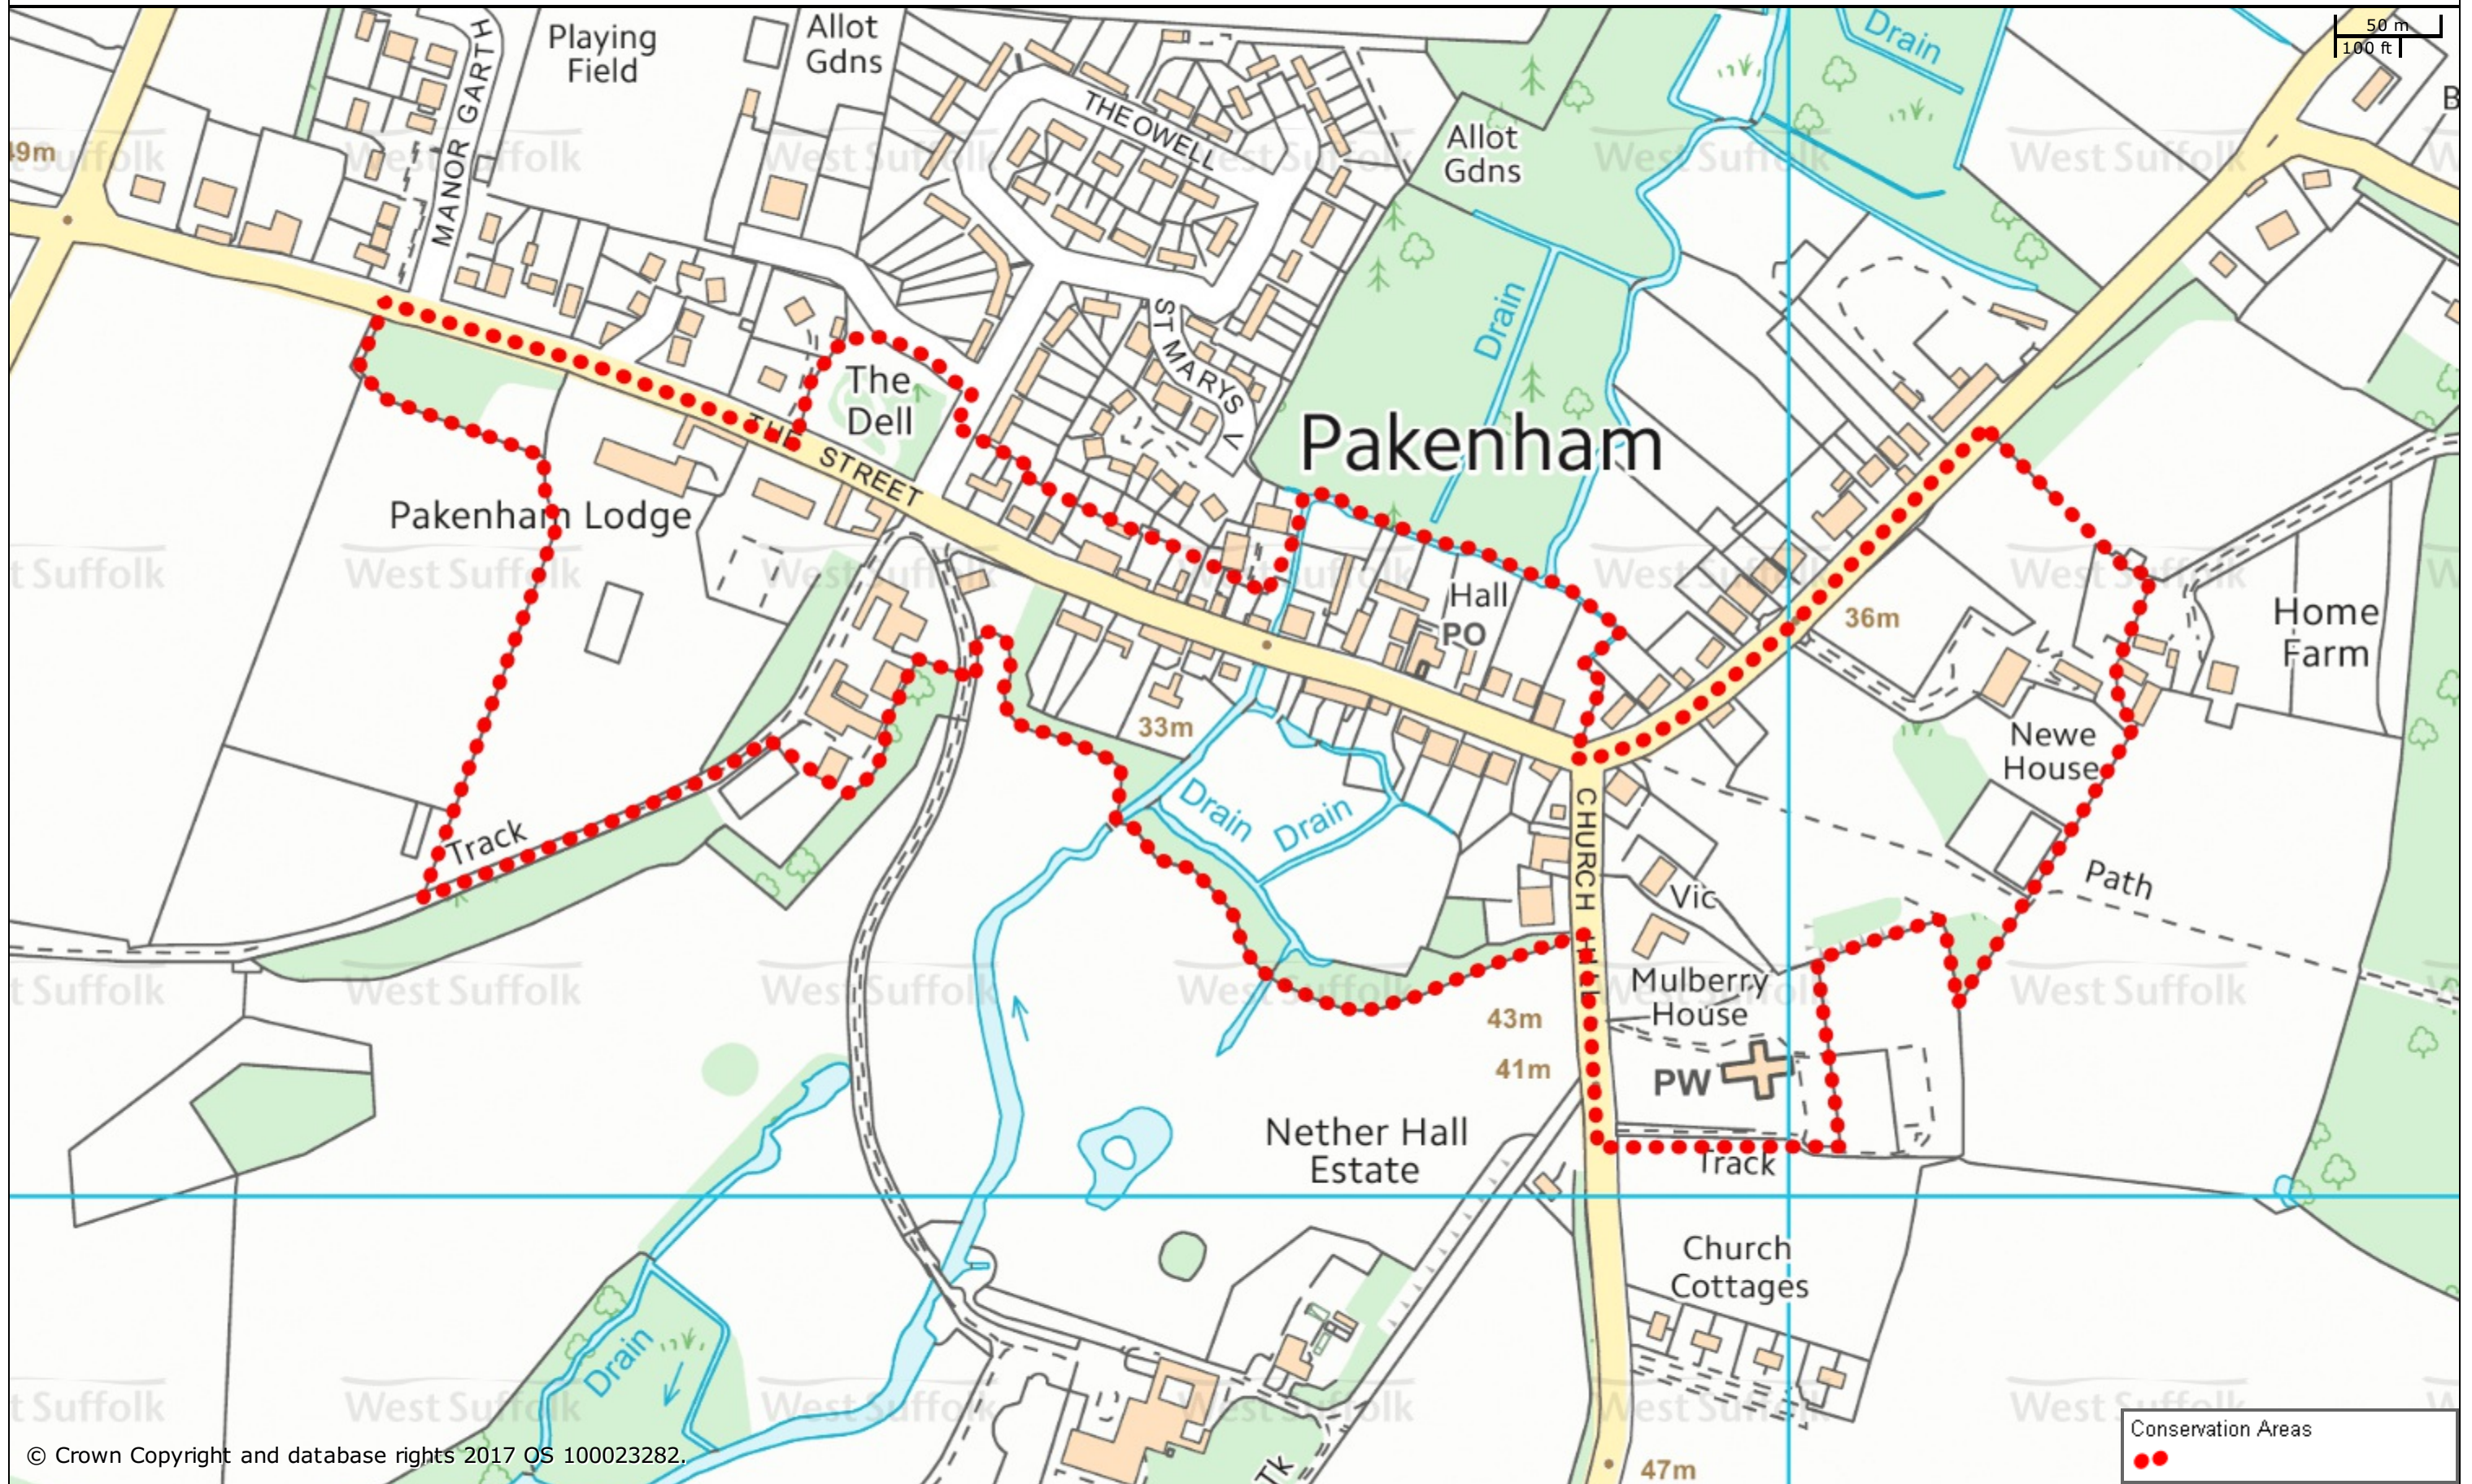

Pakenham Conservation Area

© Crown Copyright and database rights 2017 OS 100023282.

St Edmundsbury BC
 Western Way
 Bury St Edmunds
 IP33 3YU
 01284 763233
www.westsuffolk.gov.uk

Forest Heath & St Edmundsbury councils
West Suffolk
 working together

Forest Heath DC
 College Heath Road
 Mildenhall
 IP28 7EY
 01638 719000

Scale: 1:3000

© Crown Copyright and database rights 2017
 OS 100023282/100019675.

Conservation Areas