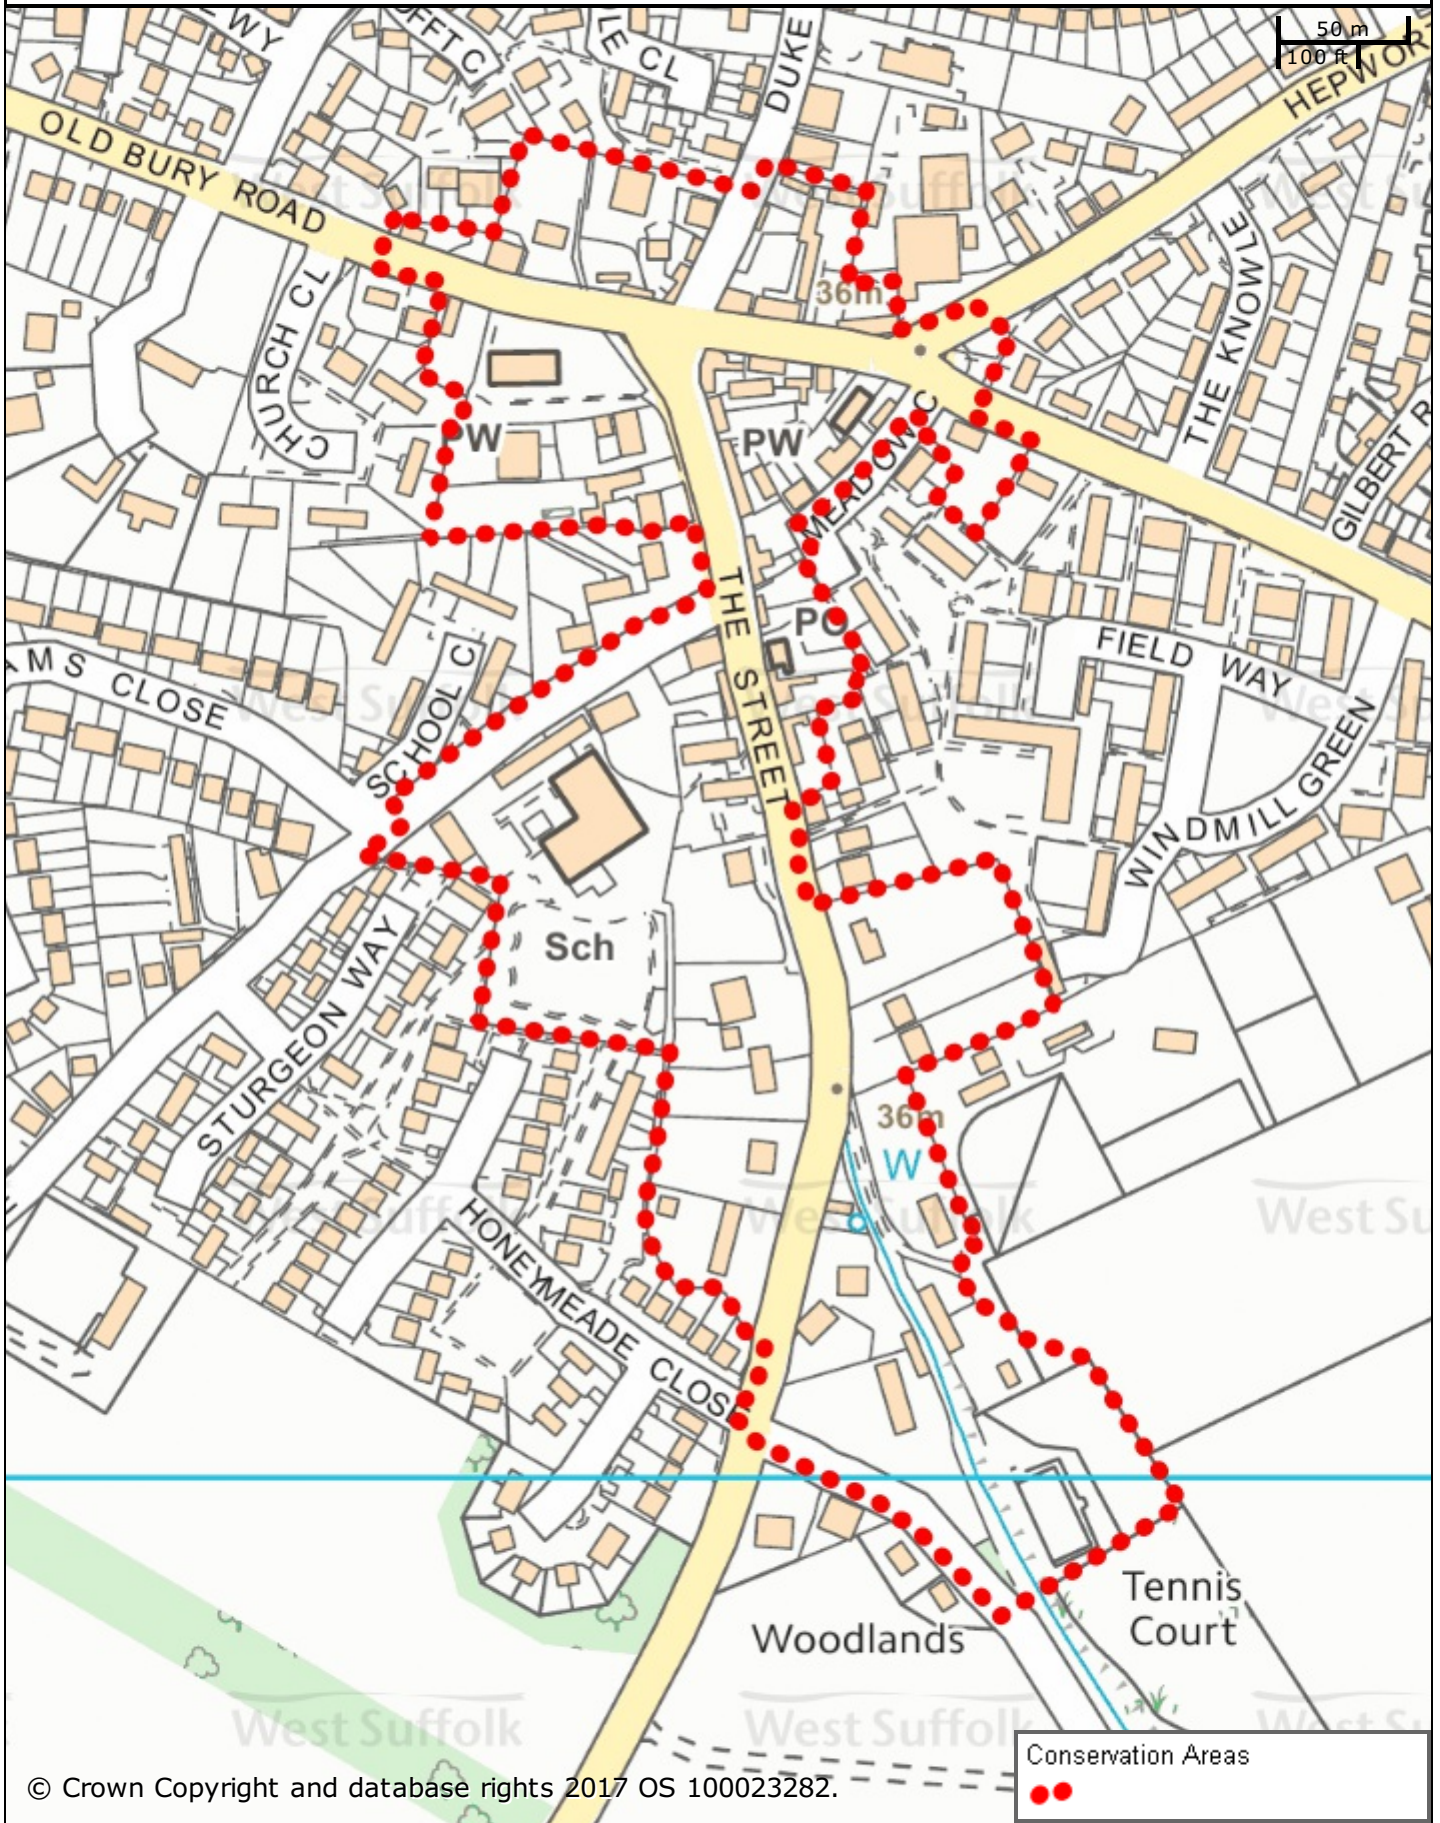

Stanton Conservation Area

© Crown Copyright and database rights 2017 OS 100023282.

St Edmundsbury BC
Western Way
Bury St Edmunds
IP33 3YU
01284 763233

Forest Heath & St Edmundsbury councils
West Suffolk
working together
www.westsuffolk.gov.uk

Forest Heath DC
College Heath Road
Mildenhall
IP28 7EY
01638 719000

Scale: 1:3000

© Crown Copyright and database rights 2017
OS 100023282/100019675.