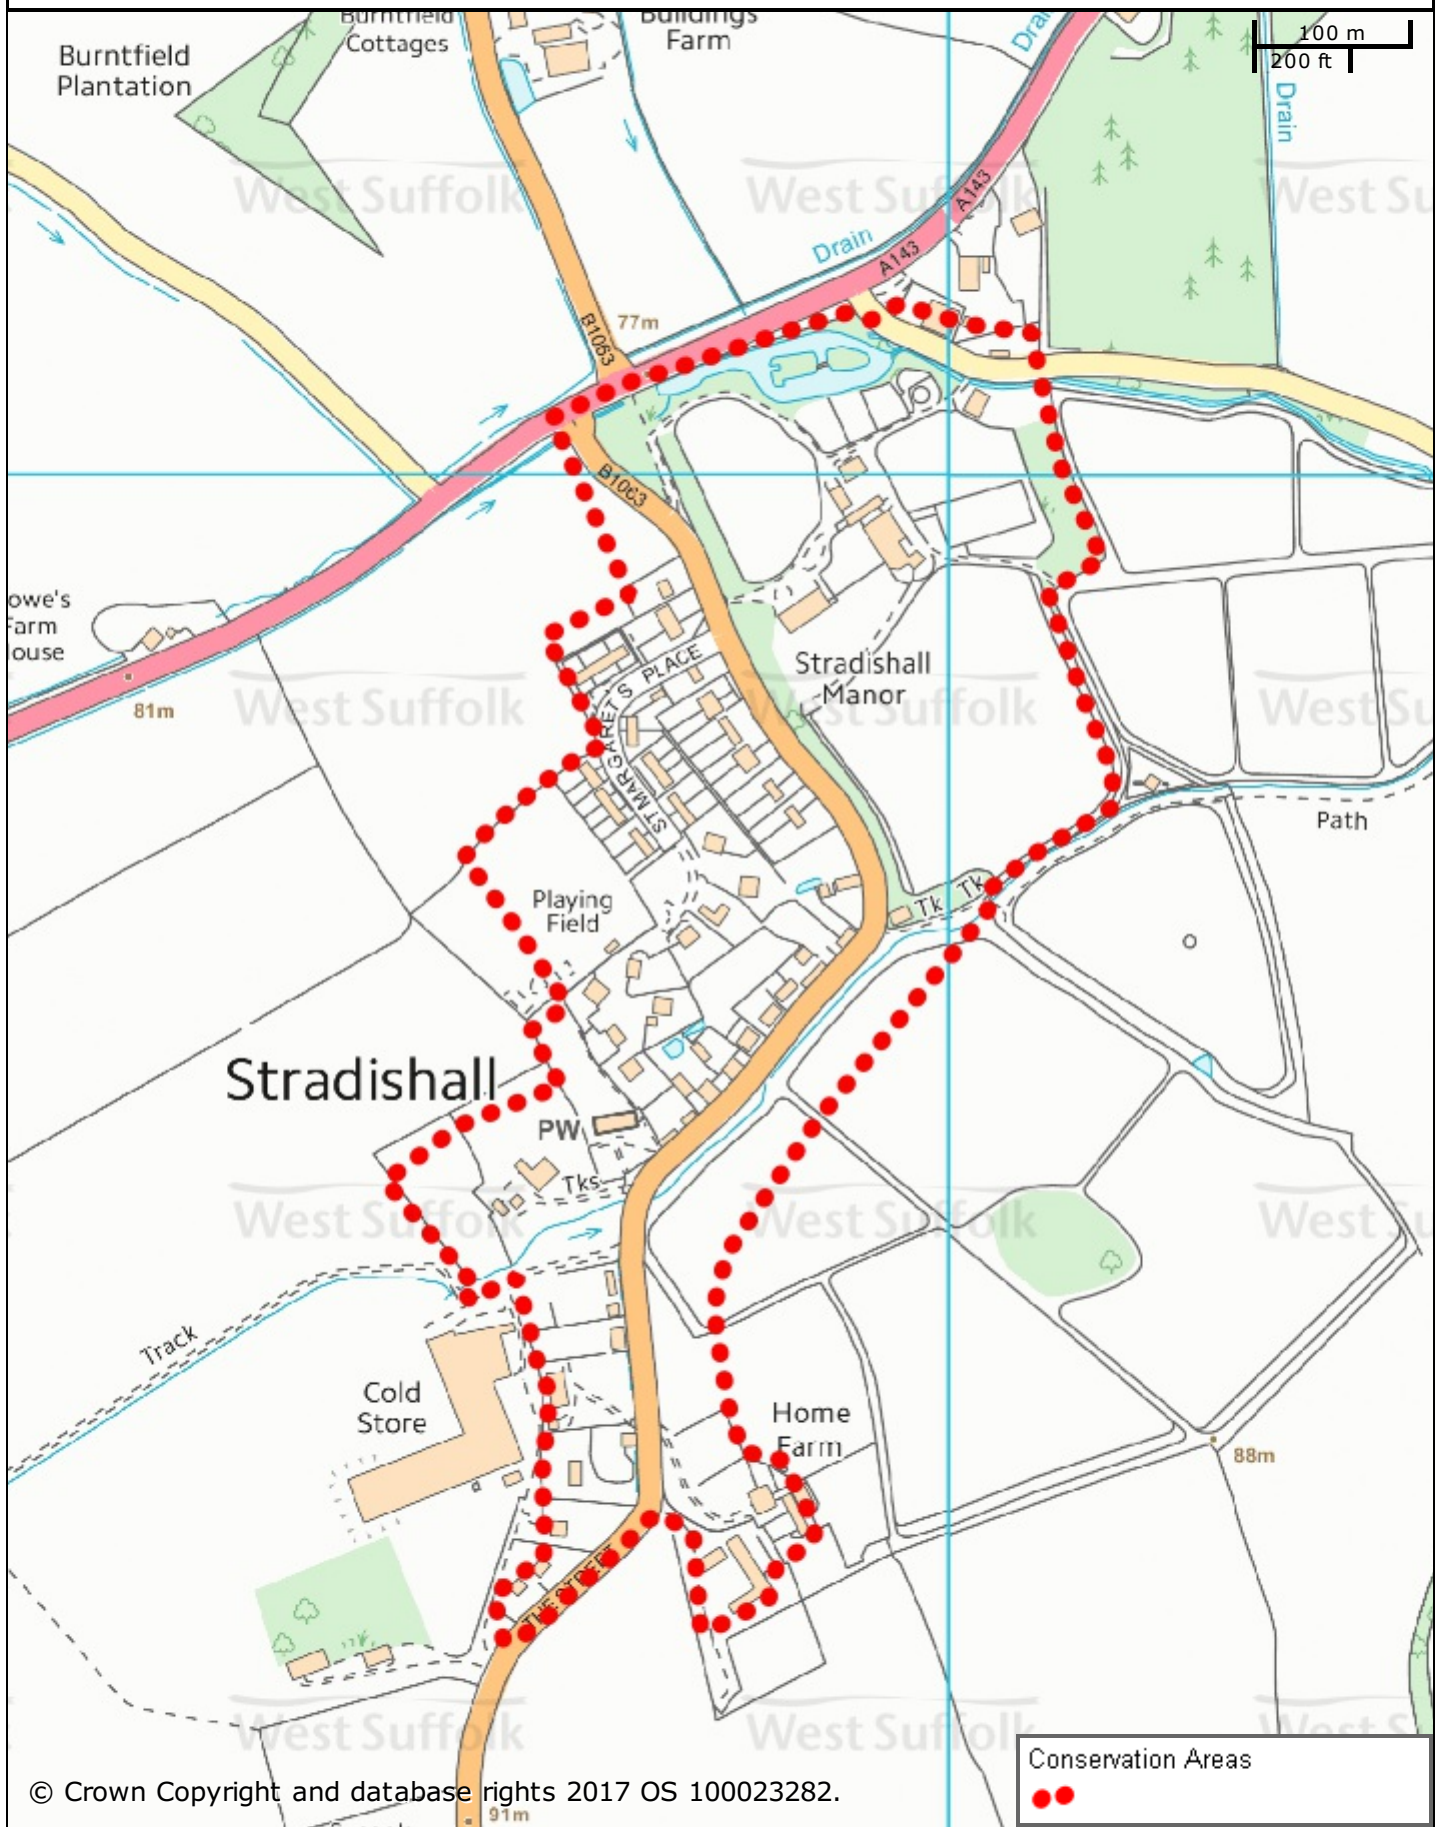

Stradishall Conservation Area

© Crown Copyright and database rights 2017 OS 100023282.

Conservation Areas

St Edmundsbury BC
Western Way
Bury St Edmunds
IP33 3YU
01284 763233

Forest Heath & St Edmundsbury councils
West Suffolk
working together
www.westsuffolk.gov.uk

Forest Heath DC
College Heath Road
Mildenhall
IP28 7EY
01638 719000

Scale: 1:5000

© Crown Copyright and database rights 2017
OS 100023282/100019675.