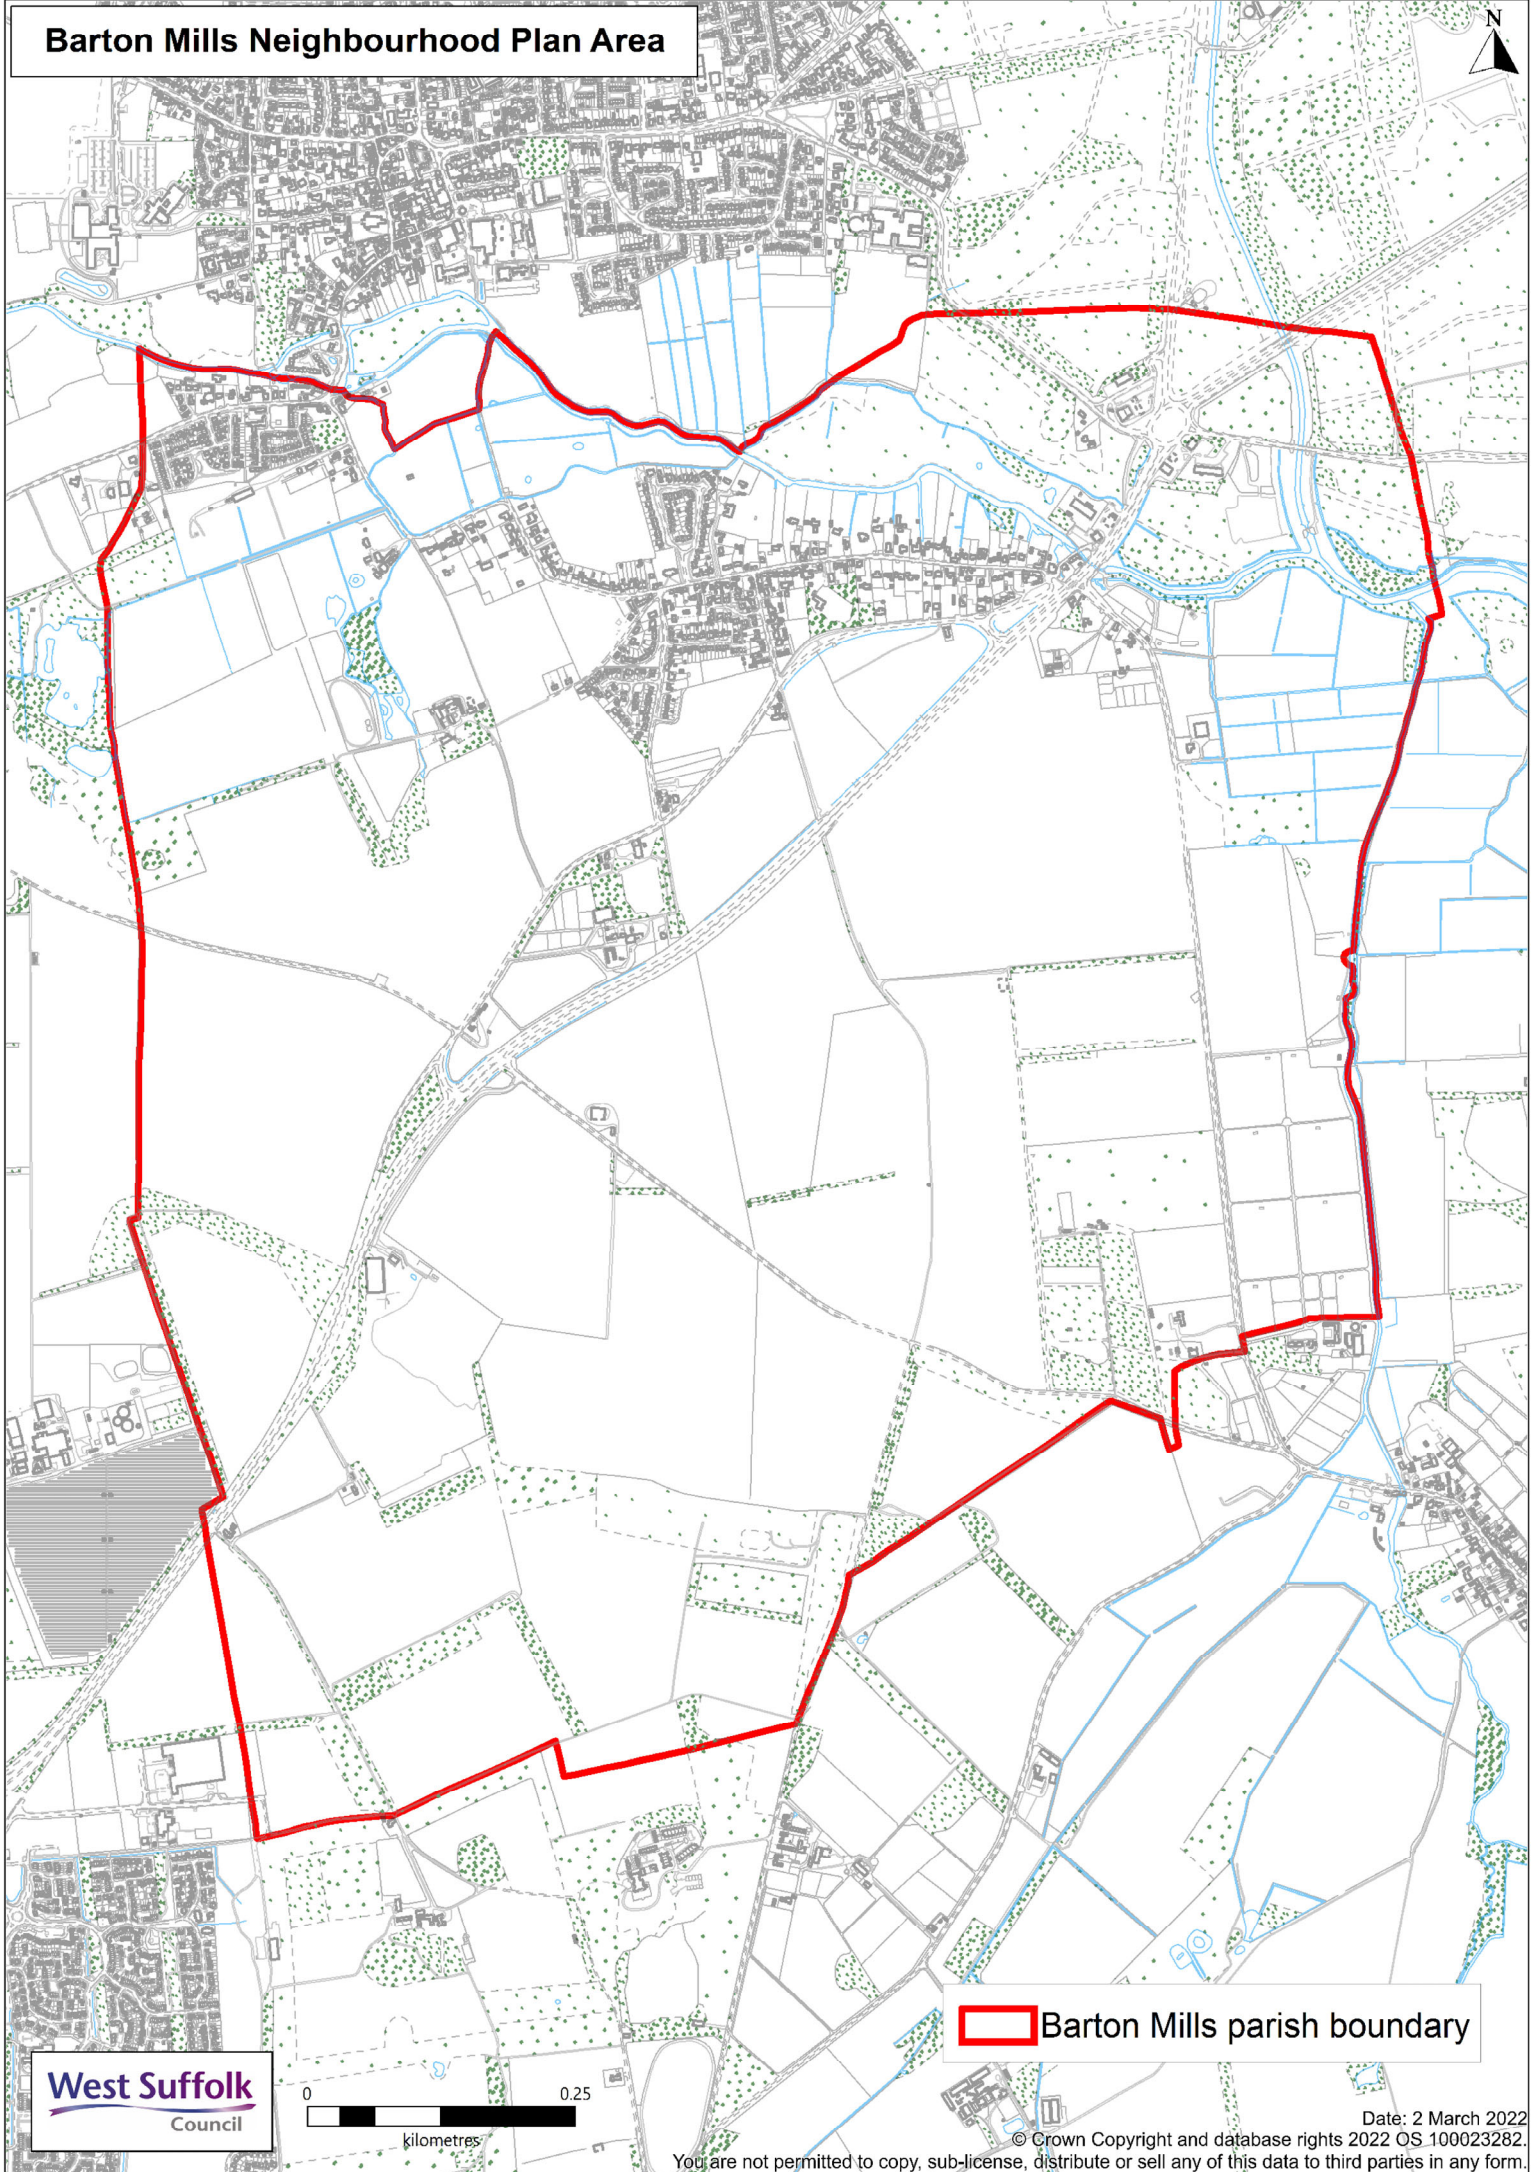

Barton Mills Neighbourhood Plan Area

 Barton Mills parish boundary

West Suffolk
Council

0 0.25
kilometres

Date: 2 March 2022

© Crown Copyright and database rights 2022 OS 100023282.

You are not permitted to copy, sub-license, distribute or sell any of this data to third parties in any form.