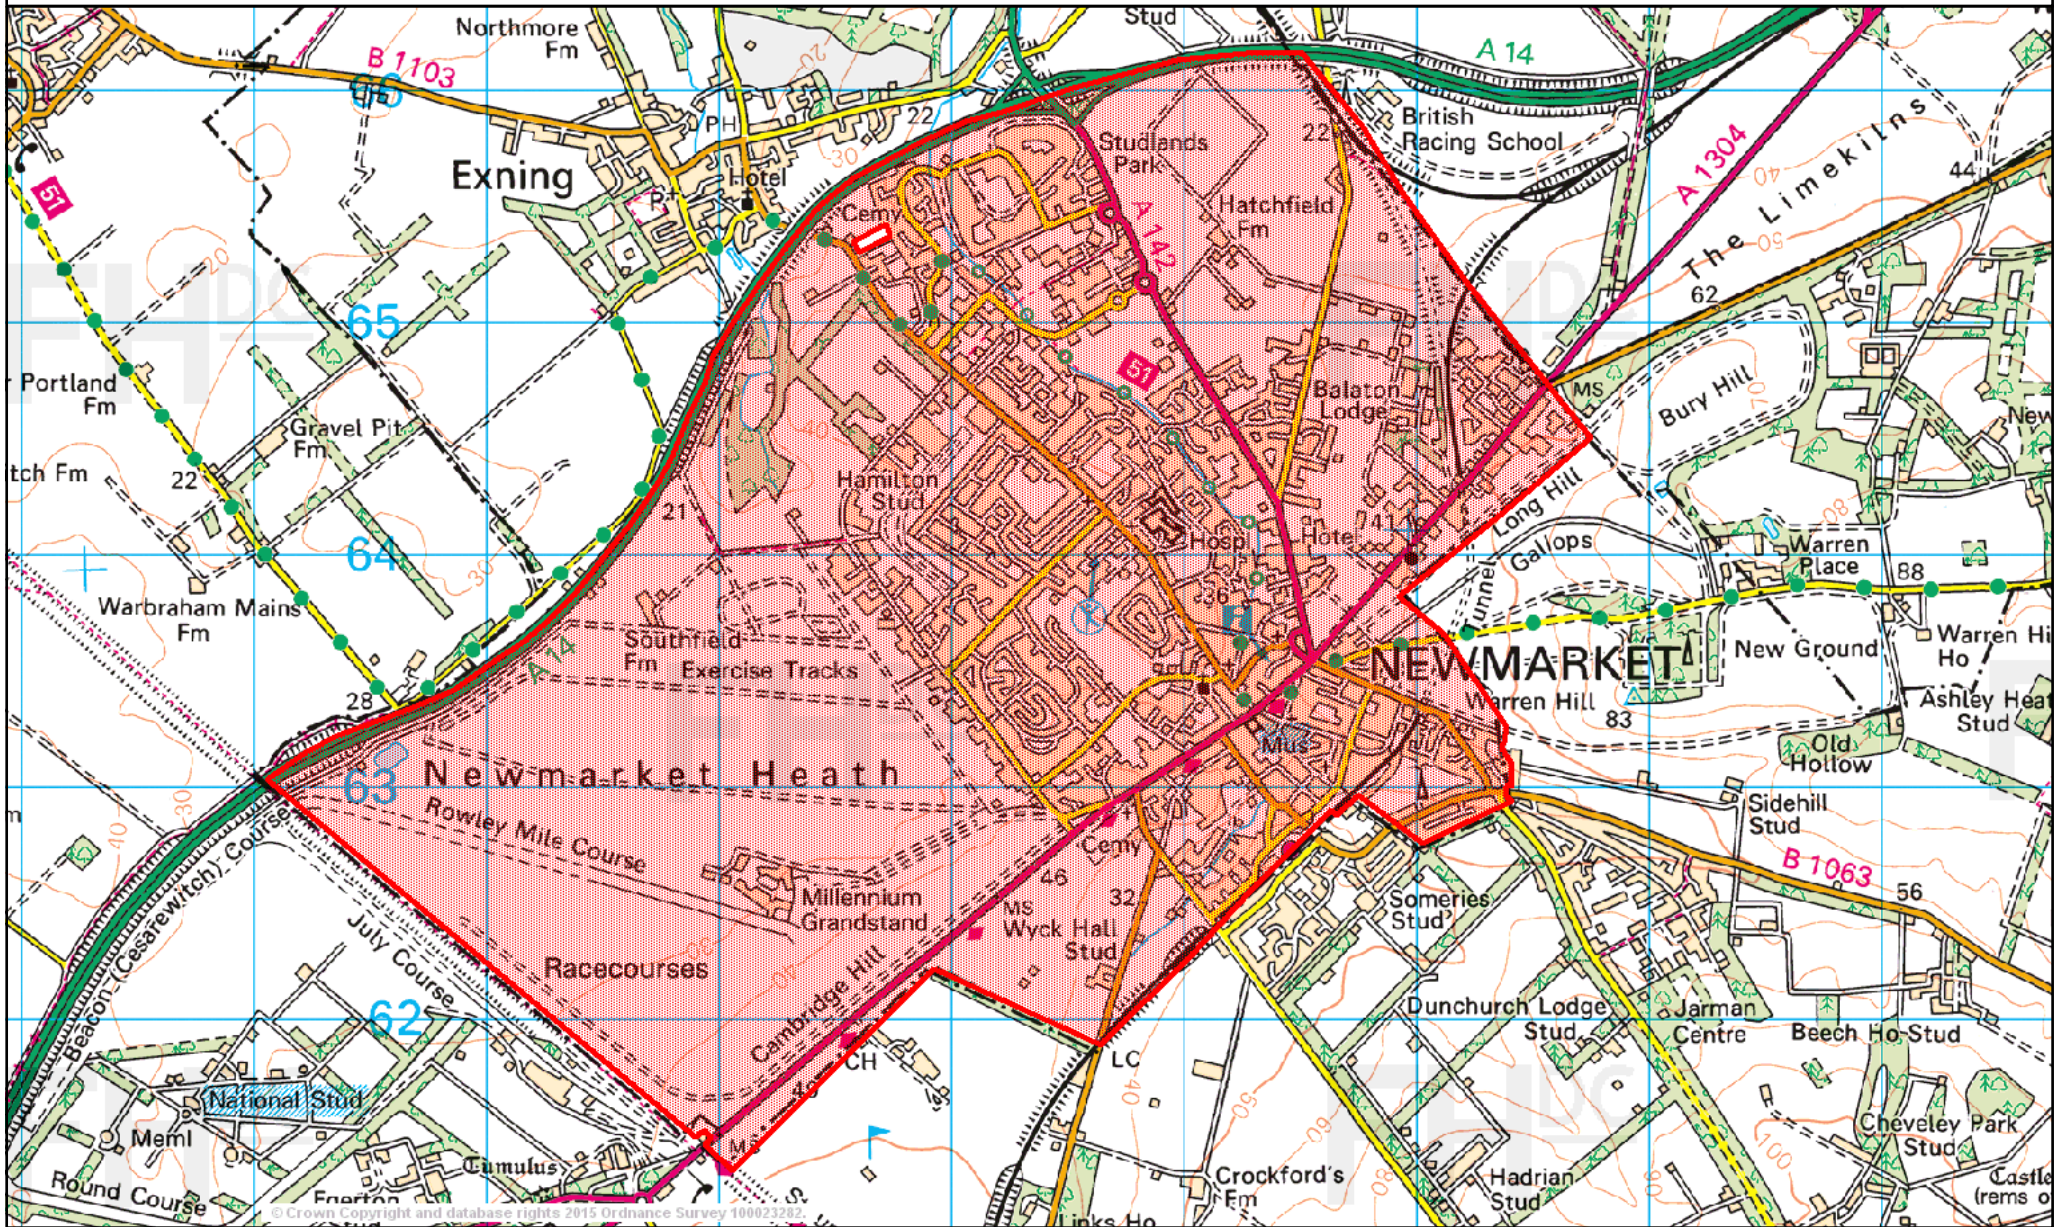

# Newmarket Neighbourhood Plan Area

Forest Heath District Council  
 College Heath Road, Mildenhall, Suffolk, IP28 7EY  
 Tel: 01638 719000. [www.forest-heath.gov.uk](http://www.forest-heath.gov.uk)

© Crown Copyright and database rights 2015 Ordnance Survey 100023282.

Scale 1/32500

Date 13/10/2015

Centre = 563328 E 263724 N