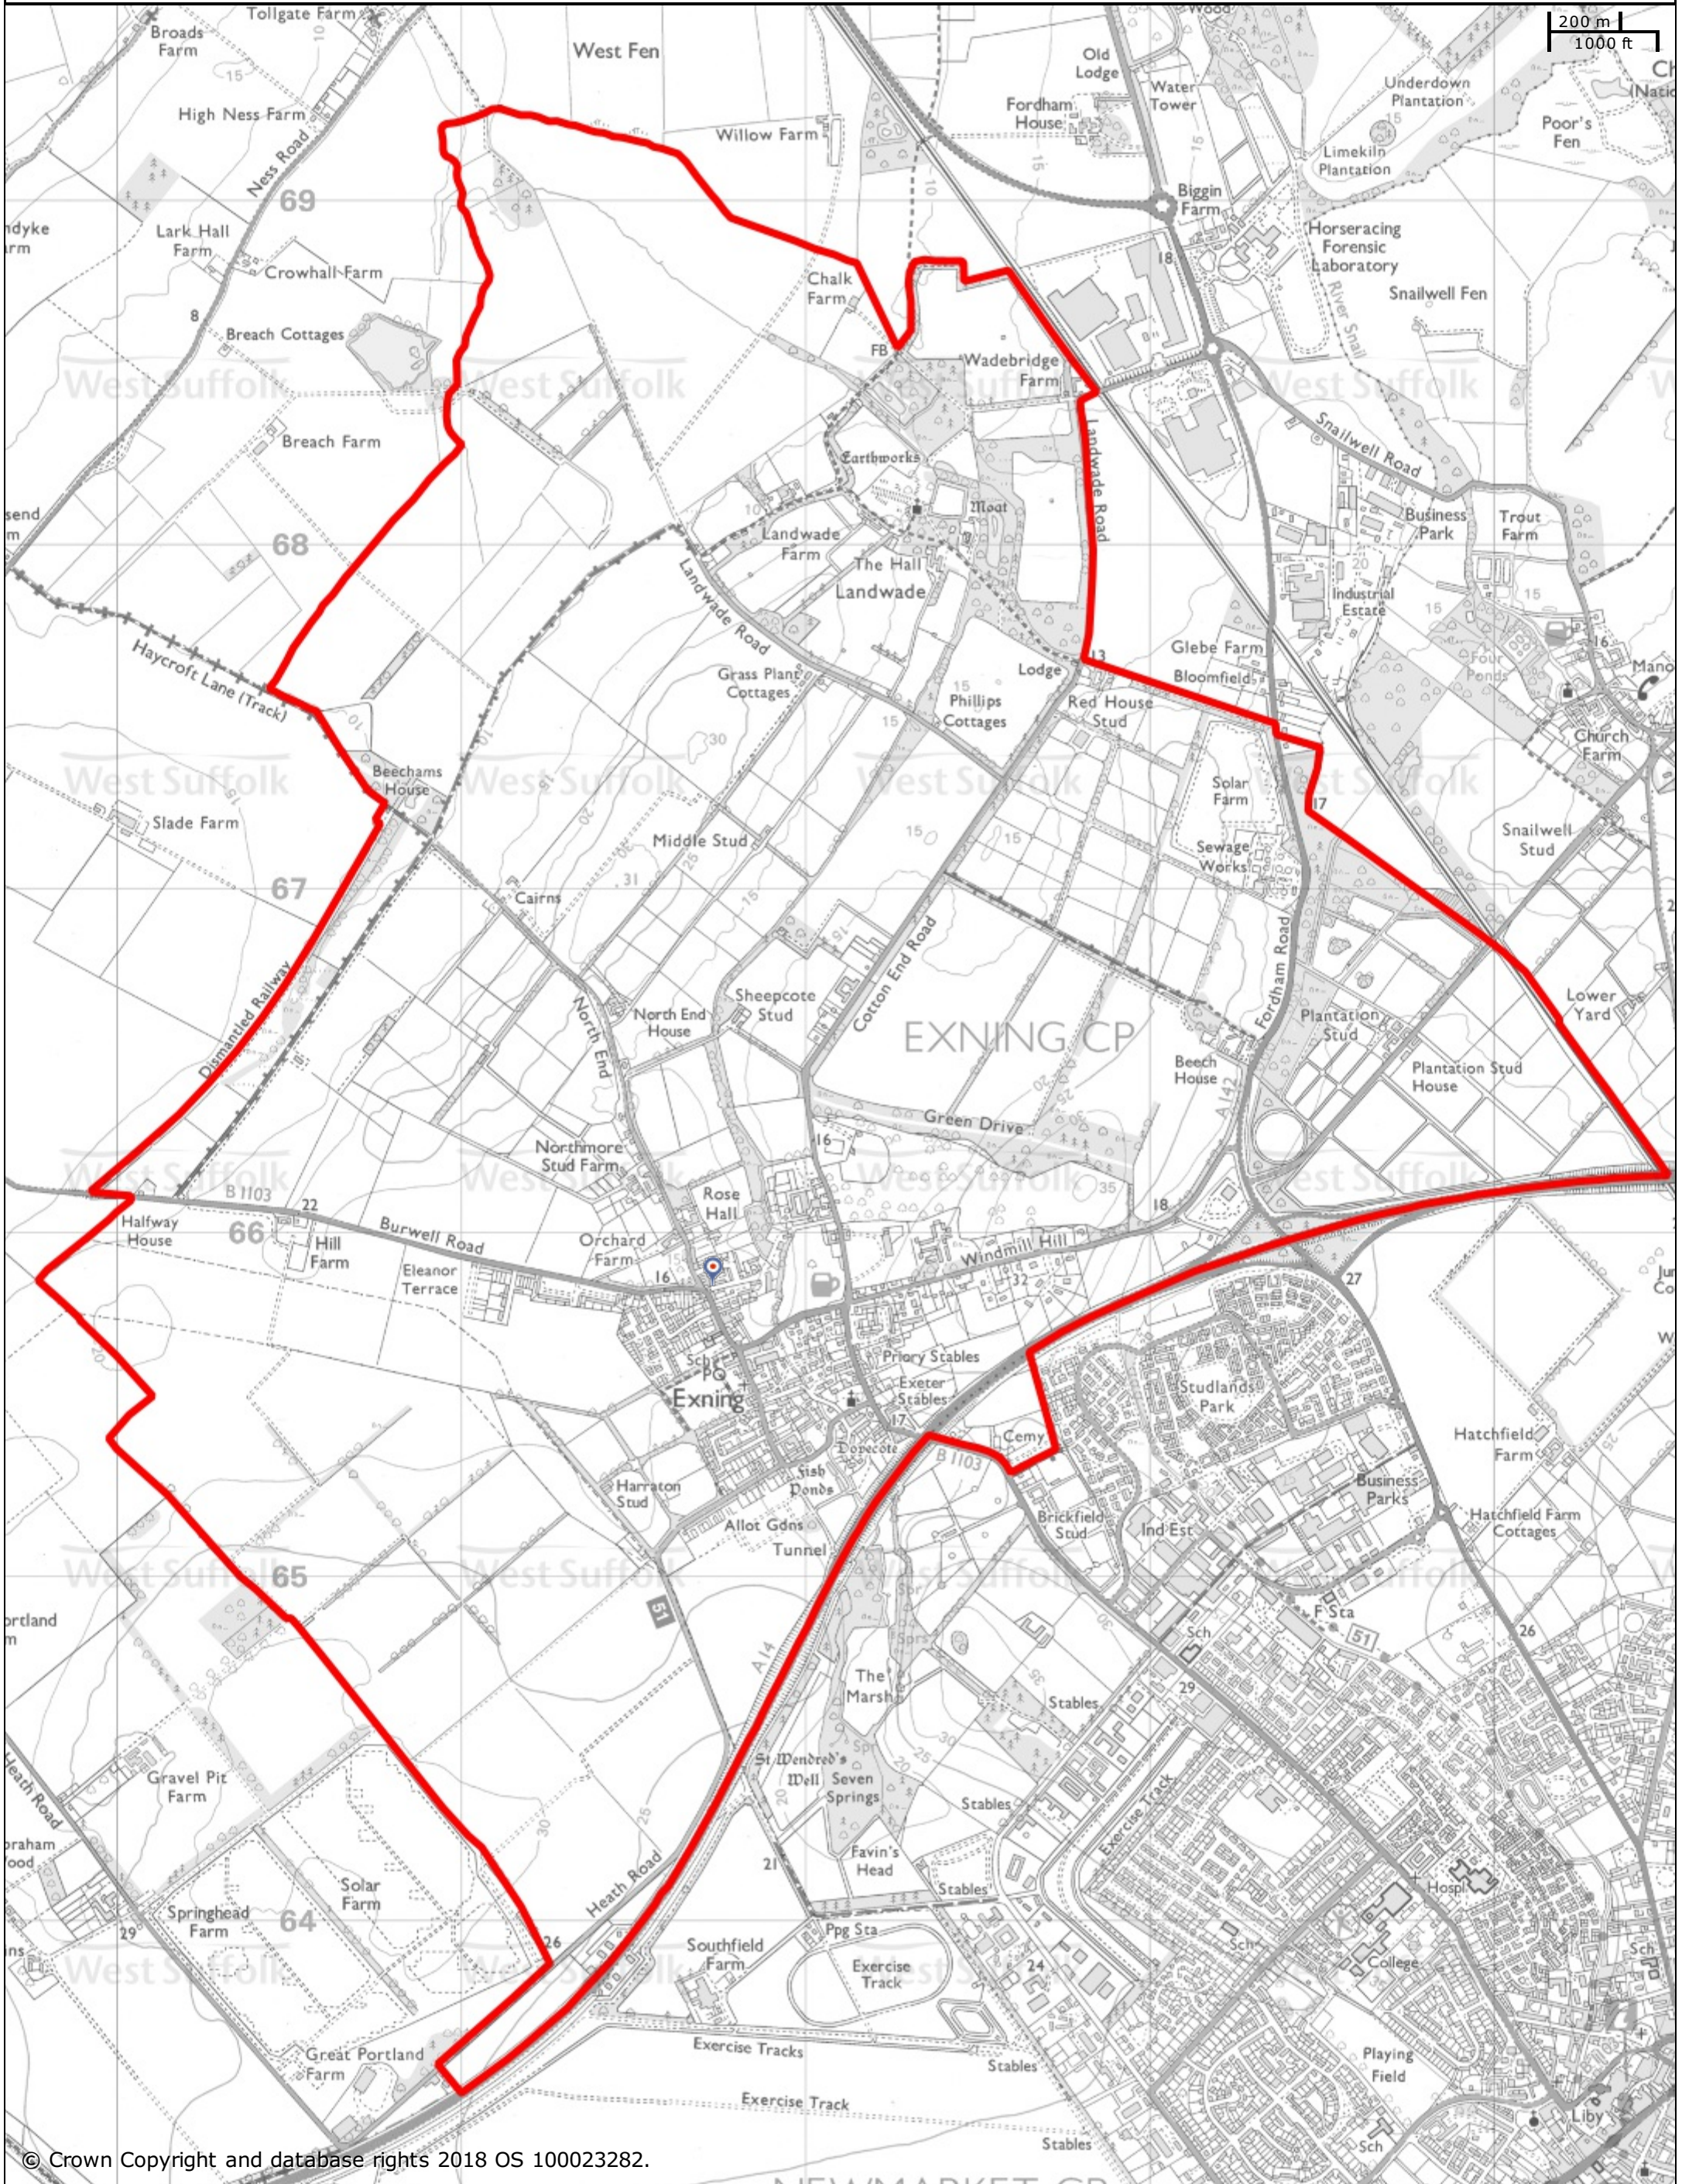

Exning Neighbourhood Plan Area Designation map

© Crown Copyright and database rights 2018 OS 100023282.

St Edmundsbury BC
Western Way
Bury St Edmunds
IP33 3YU
01284 763233

Forest Heath & St Edmundsbury councils
West Suffolk
working together
www.westsuffolk.gov.uk

Forest Heath DC
College Heath Road
Mildenhall
IP28 7EY
01638 719000

Scale: 1:17000

Printed on: 25/1/2018 at 14:15 PM by dbugg

© Crown Copyright and database rights 2018
OS 100023282/100019675.