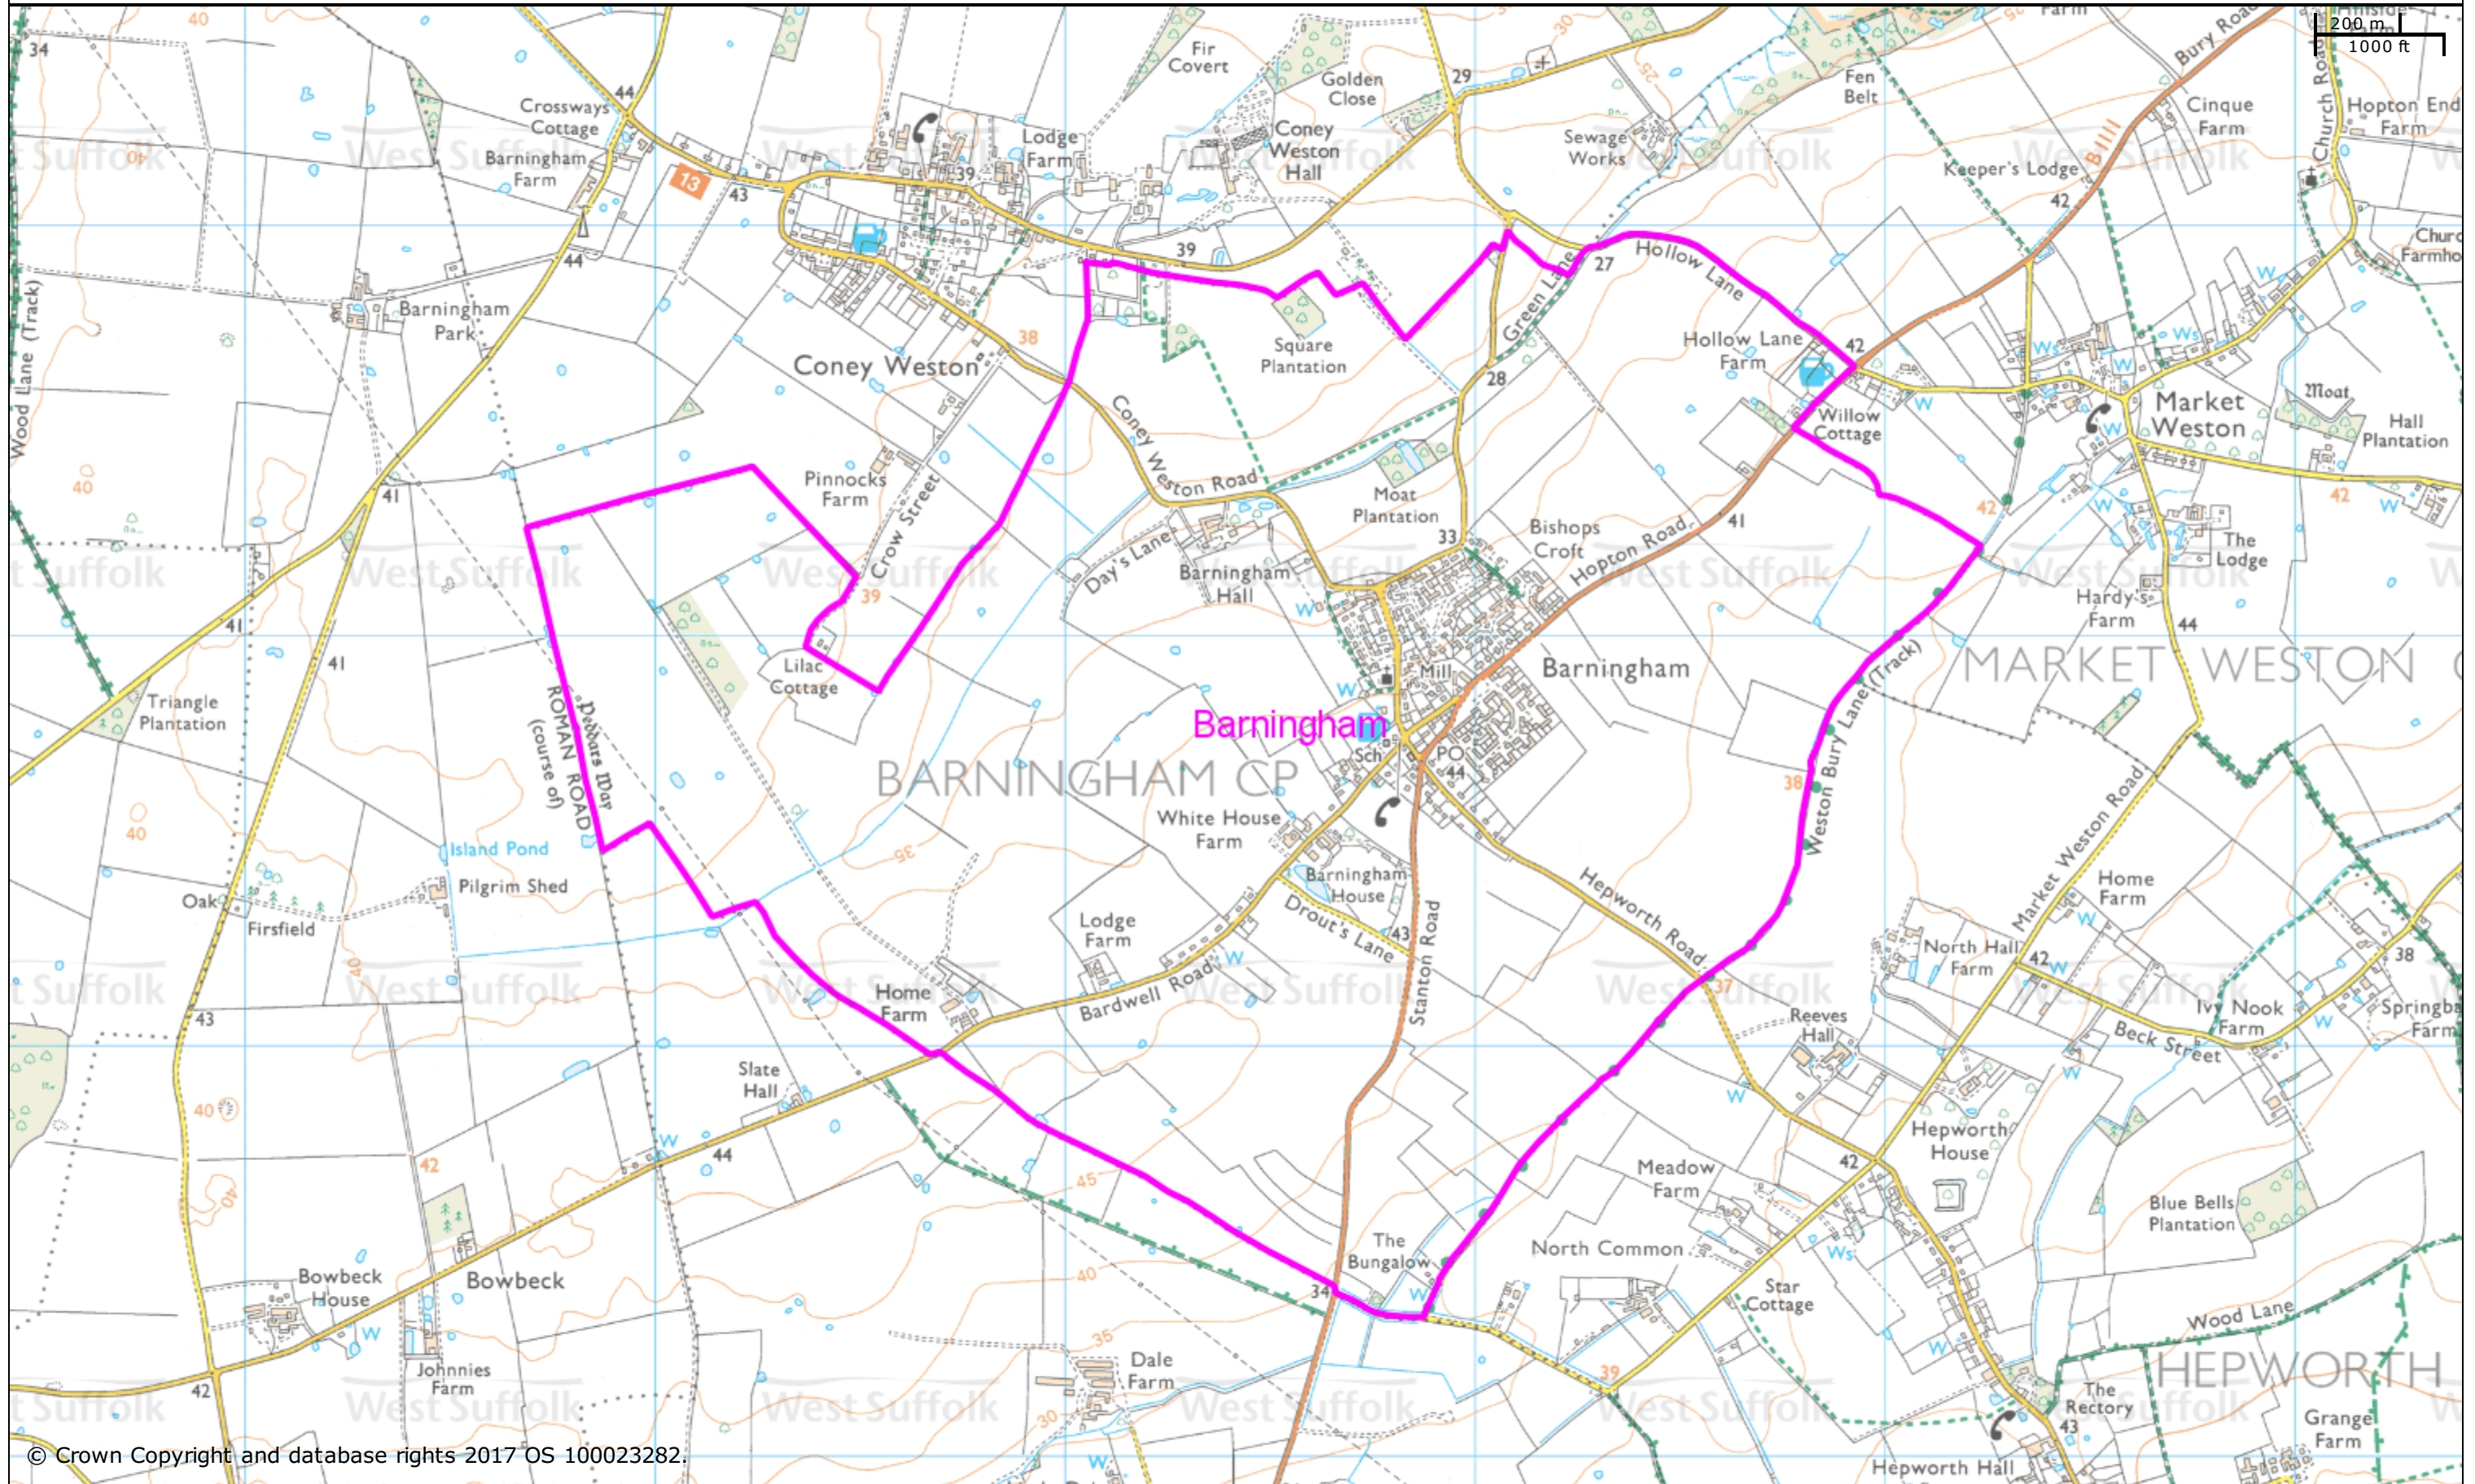

Barningham Parish

© Crown Copyright and database rights 2017 OS 100023282.

St Edmundsbury BC
Western Way
Bury St Edmunds
IP33 3YU
01284 763233

Forest Heath & St Edmundsbury councils
West Suffolk
working together
www.westsuffolk.gov.uk

Forest Heath DC
College Heath Road
Mildenhall
IP28 7EY
01638 719000

Scale: 1:15000
Printed on: 2/3/2017 at 13:04 PM by dbugg
© Crown Copyright and database rights 2017
OS 100023282/100019675.