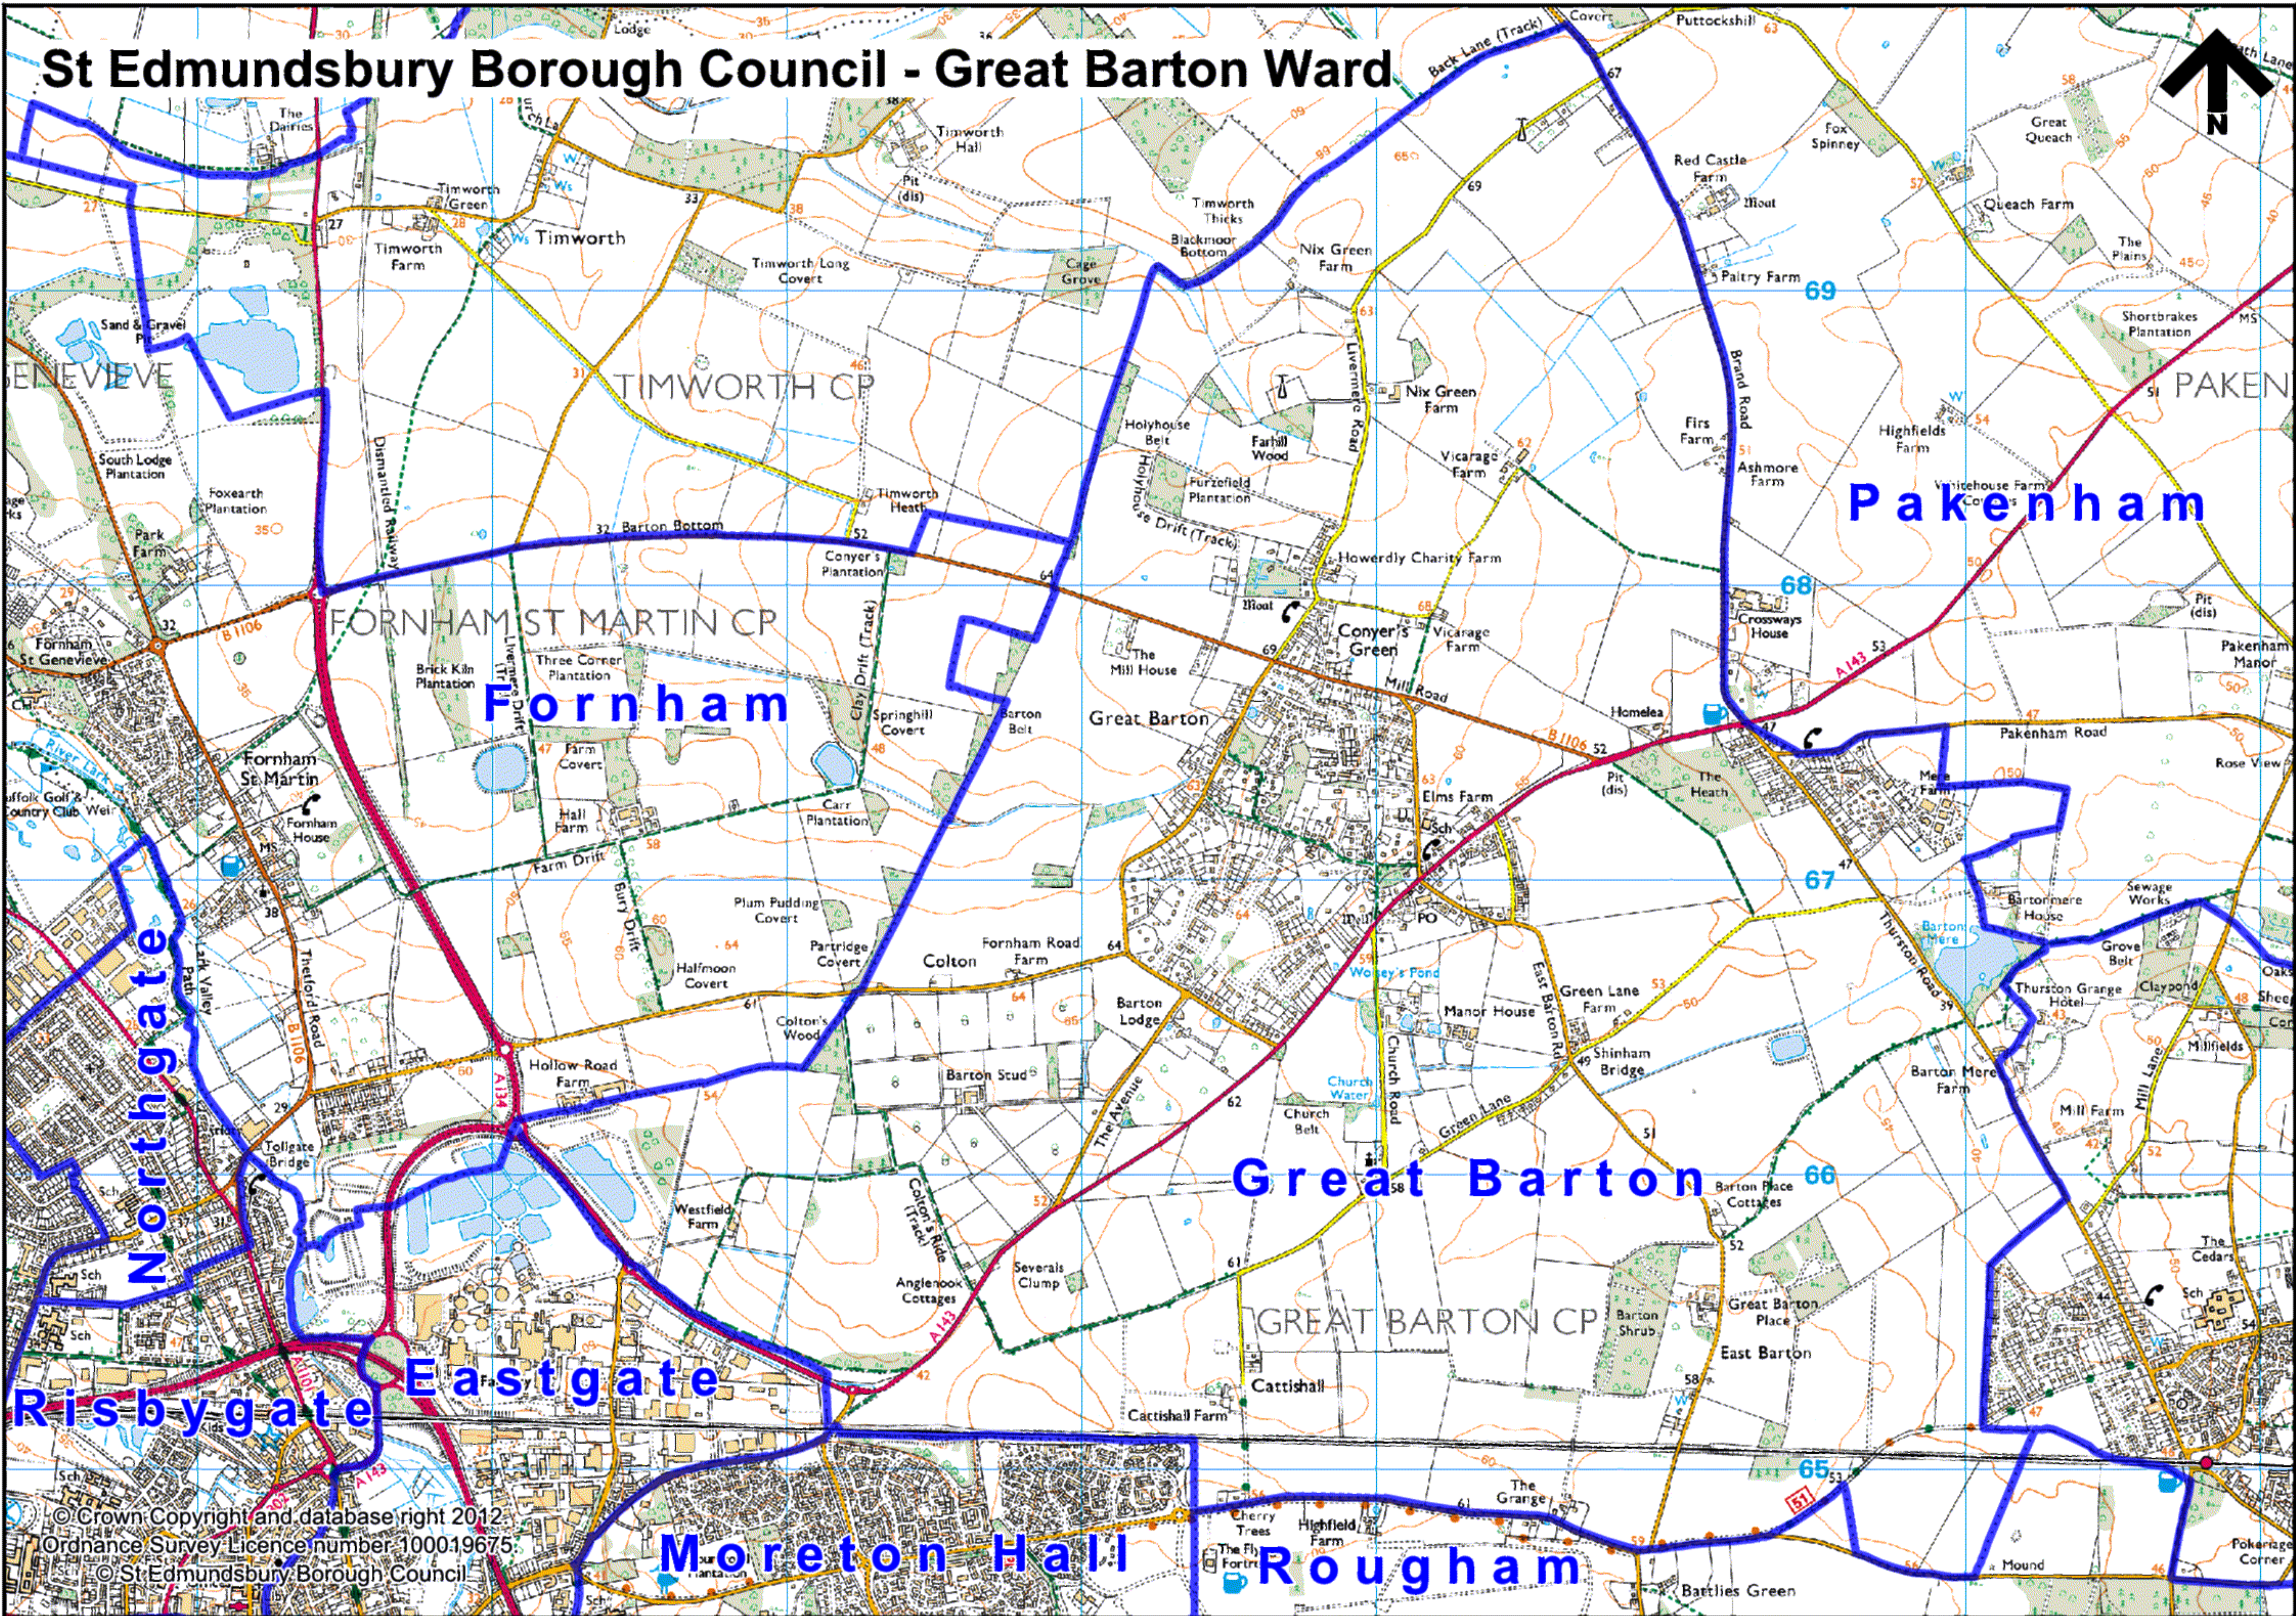

# St Edmundsbury Borough Council - Great Barton Ward

© Crown Copyright and database right 2012.  
Ordnance Survey Licence number 100019675.  
© St Edmundsbury Borough Council