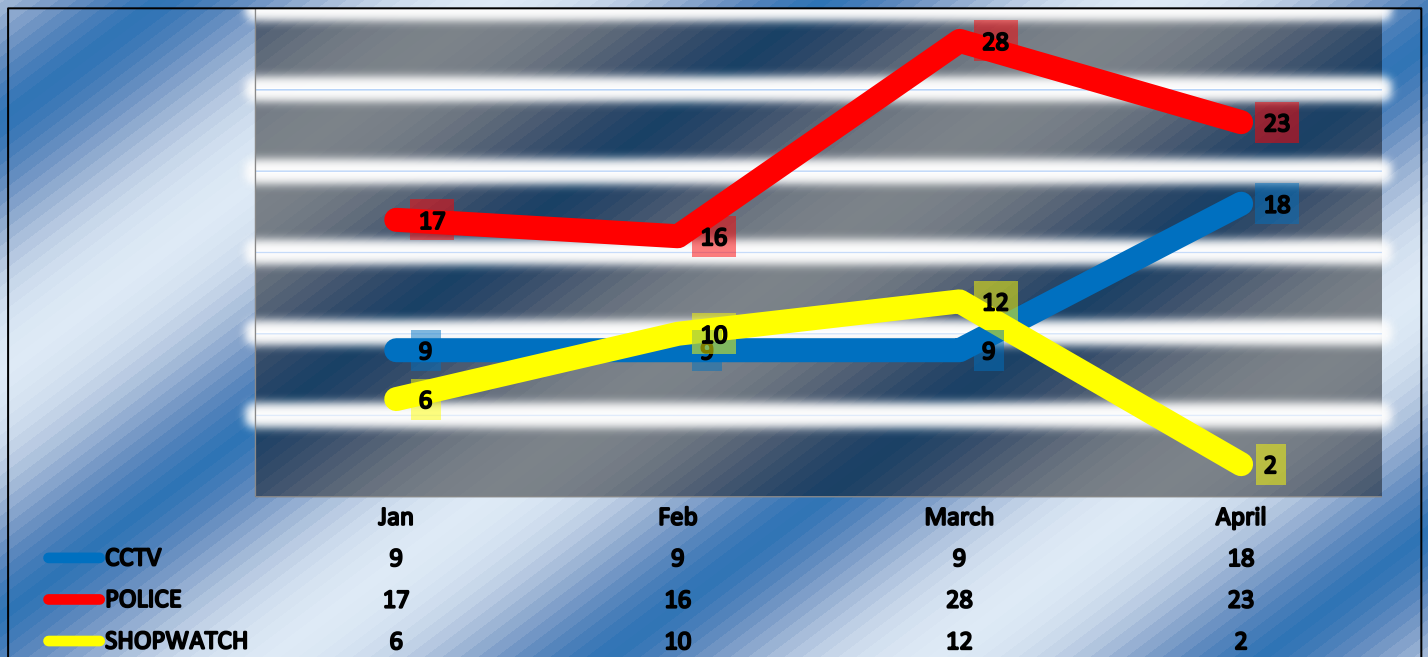

INCIDENTS FROM 1ST MAY to 31ST AUGUST

TOWN	INCIDENTS
BURY ST EDMUNDS	346
HAVERHILL	98
NEWMARKET	64
MILDENHALL	10
BRANDON	6
STOWMARKET	54
TOTAL	578

ARRESTS FROM 1ST MAY to 31ST AUGUST

TOWN	INCIDENTS
BURY ST EDMUNDS	165
HAVERHILL	39
NEWMARKET	35
MILDENHALL	0
BRANDON	3
STOWMARKET	19
TOTAL	261

Comparison between 2018 and 2019 Incidents

ARRESTS BY CALL SOURCE Jan 19 to April 19

The above line graph portrays the amount of arrests generated by the 3 main organisations in tackling crime within the towns. These statistics represent a physical arrest on camera and does not include arrests that are made later during an investigation.

On the next 2 pages you will see each of the 6 town's incidents broken down into categories to better understand what crimes are happening in your area.

BURY

HAVERHILL

NEWMARKET

MILDENHALL

BRANDON

STOWMARKET