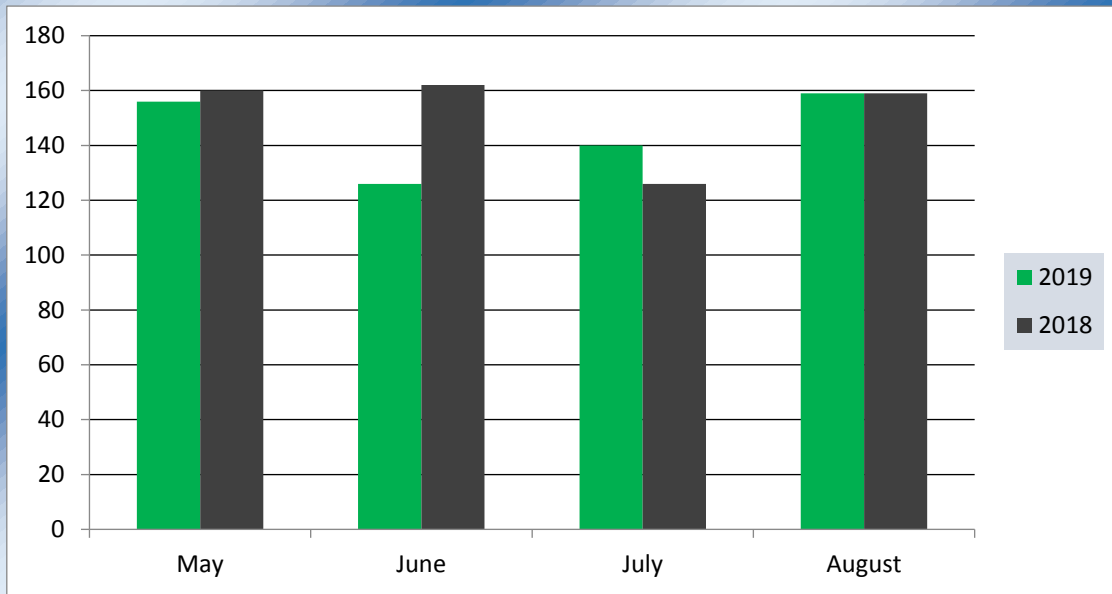

West Suffolk

The logo for West Suffolk Council features a stylized ribbon graphic that curves under the word 'West Suffolk'. The ribbon is a gradient of blue and purple.

Council

CCTV STATISTICS

ISSUE 2

2019

INCIDENTS FROM 1ST MAY to 31ST AUGUST

TOWN	INCIDENTS
BURY ST EDMUNDS	346
HAVERHILL	98
NEWMARKET	64
MILDENHALL	10
BRANDON	6
STOWMARKET	54
TOTAL	578

ARRESTS FROM 1ST MAY to 31ST AUGUST

TOWN	INCIDENTS
BURY ST EDMUNDS	165
HAVERHILL	39
NEWMARKET	35
MILDENHALL	0
BRANDON	3
STOWMARKET	19
TOTAL	261

Comparison between 2018 and 2019 Incidents

ARRESTS BY CALL SOURCE Jan 19 to April 19

The above line graph portrays the amount of arrests generated by the 3 main organisations in tackling crime within the towns. These statistics represent a physical arrest on camera and does not include arrests that are made later during an investigation.