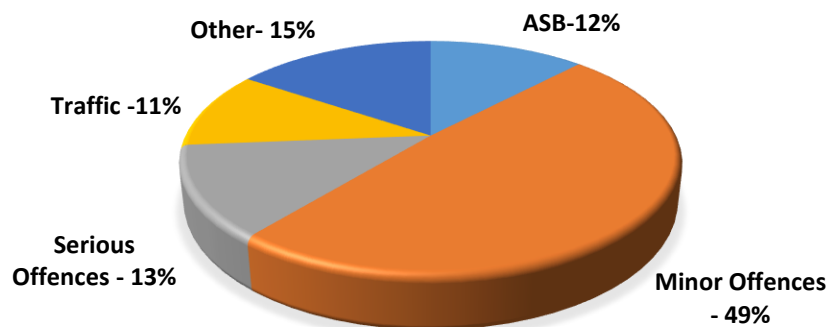

Comparison between 2018 and 2019 Incidents

ARRESTS BY CALL SOURCE Jan 19 to April 19

The above line graph portrays the amount of arrests generated by the 3 main organisations in tackling crime within the towns. These statistics represent a physical arrest on camera and does not include arrests that are made later during an investigation.

On the next 2 pages you will see each of the 6 town's incidents broken down into categories to better understand what crimes are happening in your area.

BURY

HAVERHILL

NEWMARKET

MILDENHALL

BRANDON

STOWMARKET