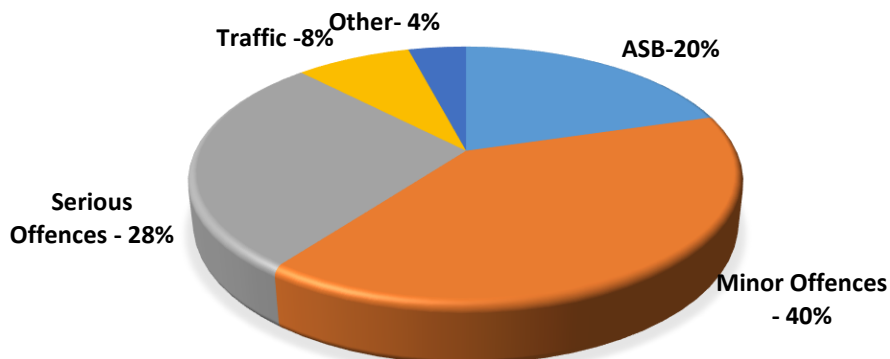

Comparison between 2018 and 2019 Incidents

ARRESTS BY CALL SOURCE Jan 19 to April 19

The above line graph portrays the amount of arrests generated by the 3 main organisations in tackling crime within the towns. These statistics represent a physical arrest on camera and does not include arrests that are made later during an investigation.

On the next 2 pages you will see each of the 6 town's incidents broken down into categories to better understand what crimes are happening in your area.

BURY

HAVERHILL

NEWMARKET

MILDENHALL

BRANDON

STOWMARKET