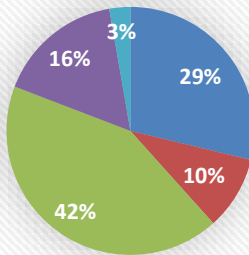

Bury St Edmunds

■ ASB ■ Serious ■ Minor ■ Traffic ■ Other

Newmarket

■ ASB ■ Serious ■ Minor ■ Traffic ■ Other

Haverhill

■ ASB ■ Serious ■ Minor ■ Traffic