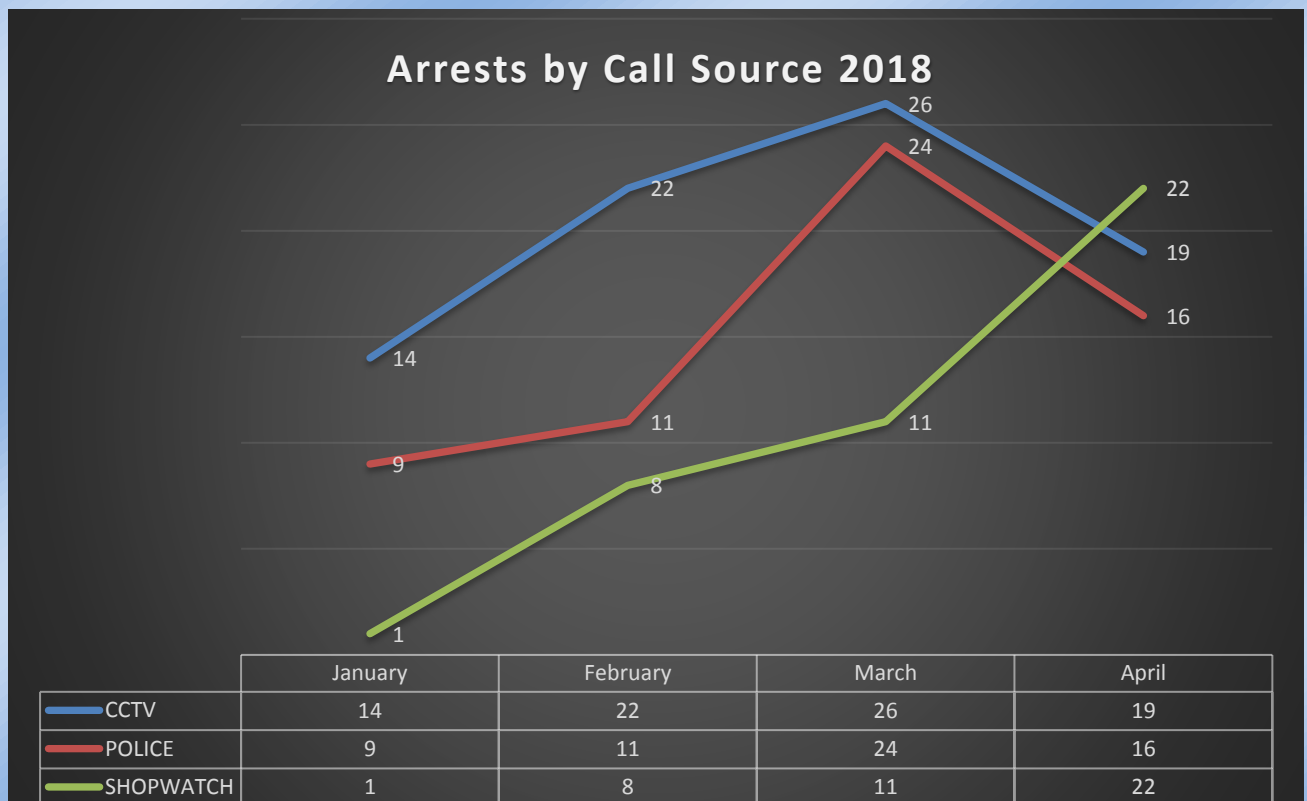

Forest Heath & St Edmundsbury councils

West Suffolk

working together

CCTV STATISTICS

ISSUE 1

INCIDENTS FROM 1st Jan 2018 – 30th April 2018

Town	Incidents
Bury St Edmunds	321
Haverhill	77
Newmarket	73
Brandon	19
Mildenhall	13
Stowmarket	74
TOTAL	577

ARRESTS FROM 1st Jan 2018 – 30th April 2018

Town	Arrests
Bury St Edmunds	93
Haverhill	24
Newmarket	34
Brandon	7
Mildenhall	2
Stowmarket	23
TOTAL	183

COMPARISON BETWEEN 2017 and 2018 INCIDENTS

CCTV STATISTICS 2018

The above line graph portrays the amount of arrests generated by the 3 main organisations in tackling crime within the towns. These arrests are the statistics assigned to a physical arrest on camera and does not include arrests that are made later during an investigation.