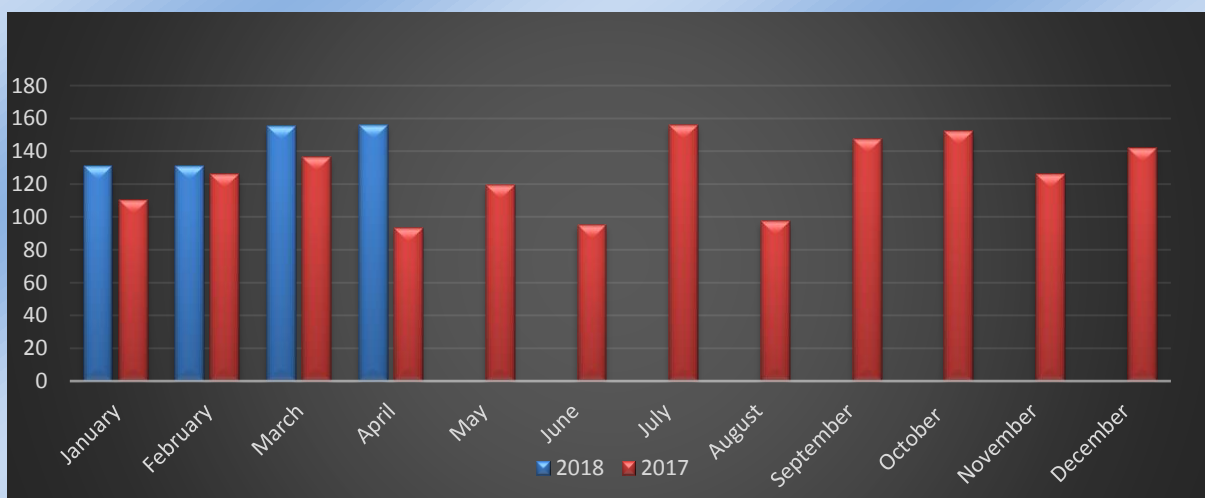

Forest Heath & St Edmundsbury councils

West Suffolk

working together

CCTV STATISTICS

ISSUE 1

INCIDENTS FROM 1st Jan 2018 – 30th April 2018

Town	Incidents
Bury St Edmunds	321
Haverhill	77
Newmarket	73
Brandon	19
Mildenhall	13
Stowmarket	74
TOTAL	577

ARRESTS FROM 1st Jan 2018 – 30th April 2018

Town	Arrests
Bury St Edmunds	93
Haverhill	24
Newmarket	34
Brandon	7
Mildenhall	2
Stowmarket	23
TOTAL	183

COMPARISON BETWEEN 2017 and 2018 INCIDENTS

CCTV STATISTICS 2018

The above line graph portrays the amount of arrests generated by the 3 main organisations in tackling crime within the towns. These arrests are the statistics assigned to a physical arrest on camera and does not include arrests that are made later during an investigation.