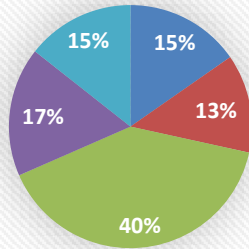

Bury St Edmunds