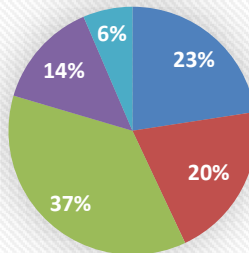

Bury St Edmunds

■ ASB ■ Serious ■ Minor ■ Traffic ■ Other

Newmarket

■ ASB ■ Serious ■ Minor ■ Traffic ■ Other

Haverhill

■ ASB ■ Serious ■ Minor ■ Traffic ■ Other