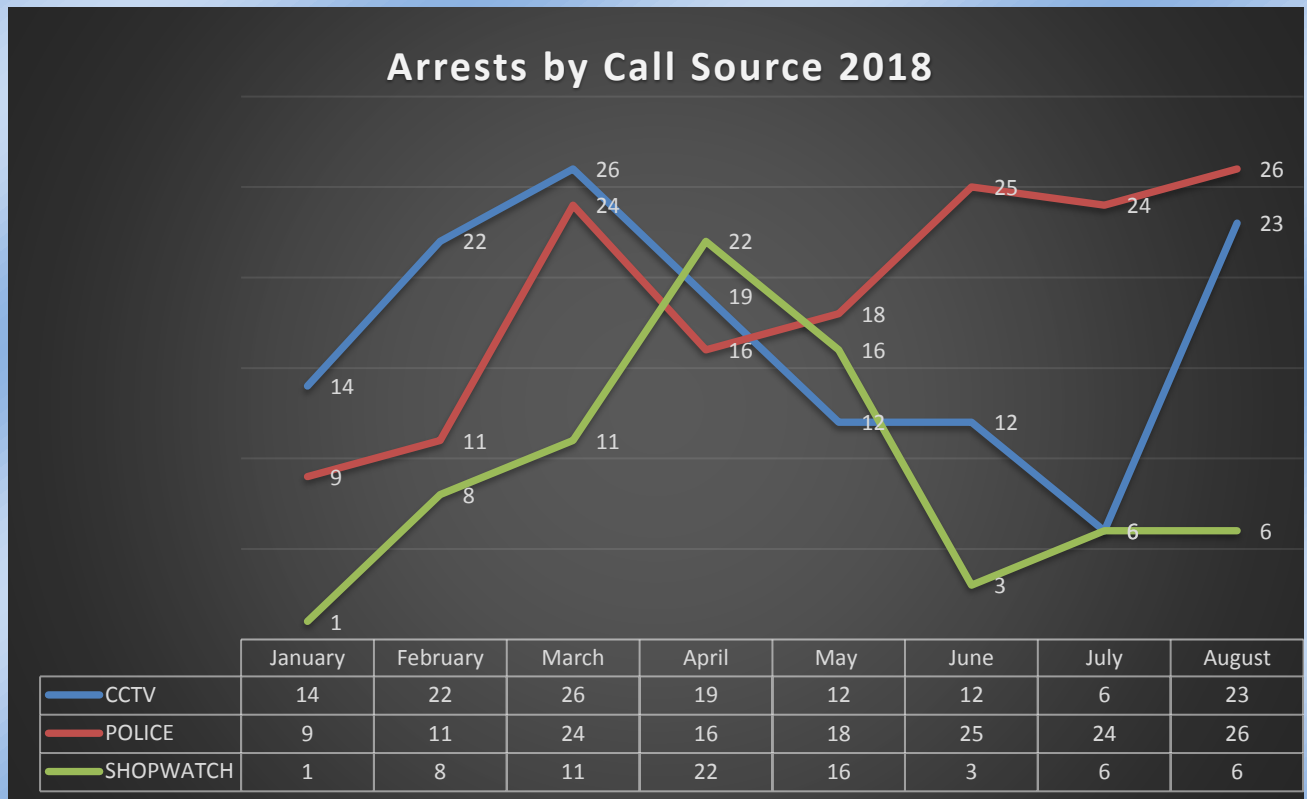

CCTV STATISTICS 2018

The above line graph portrays the amount of arrests generated by the 3 main organisations in tackling crime within the towns. These arrests are the statistics assigned to a physical arrest on camera and do not include arrests that are made later during an investigation.

On the next 2 pages you will see each of the 6 town's incidents broken down into categories to better understand what crimes are happening in your area.