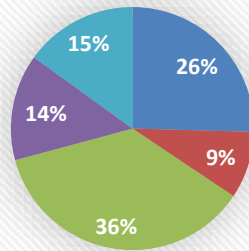

Bury St Edmunds