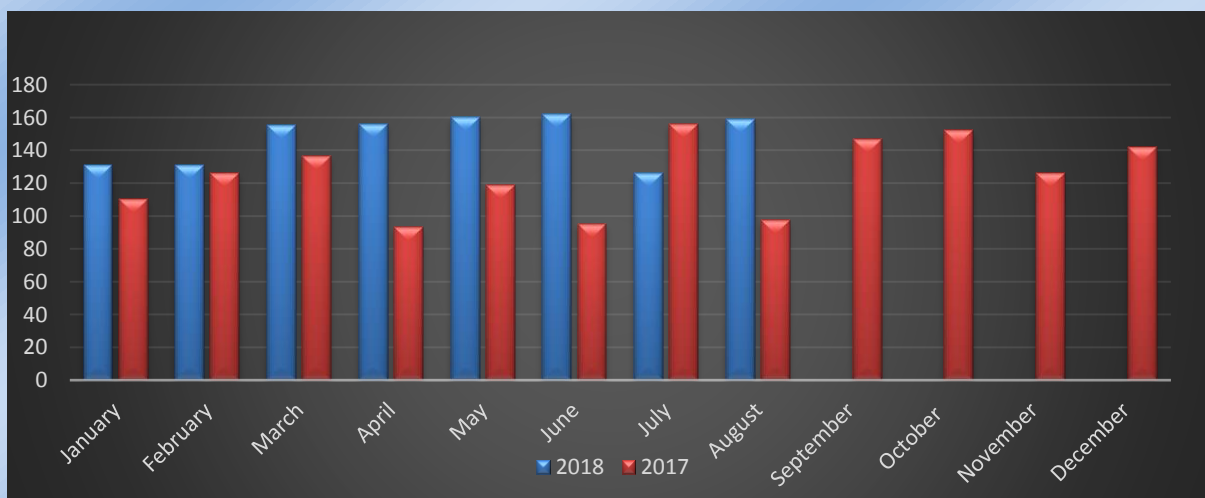

INCIDENTS FROM 1st May 2018 – 31st August 2018

Town	Incidents
Bury St Edmunds	345
Haverhill	65
Newmarket	92
Brandon	7
Mildenhall	14
Stowmarket	84
TOTAL	607

ARRESTS FROM 1st May 2018 – 31st August 2018

Town	Arrests
Bury St Edmunds	103
Haverhill	18
Newmarket	35
Brandon	4
Mildenhall	2
Stowmarket	26
TOTAL	188

COMPARISON BETWEEN 2017 and 2018 INCIDENTS