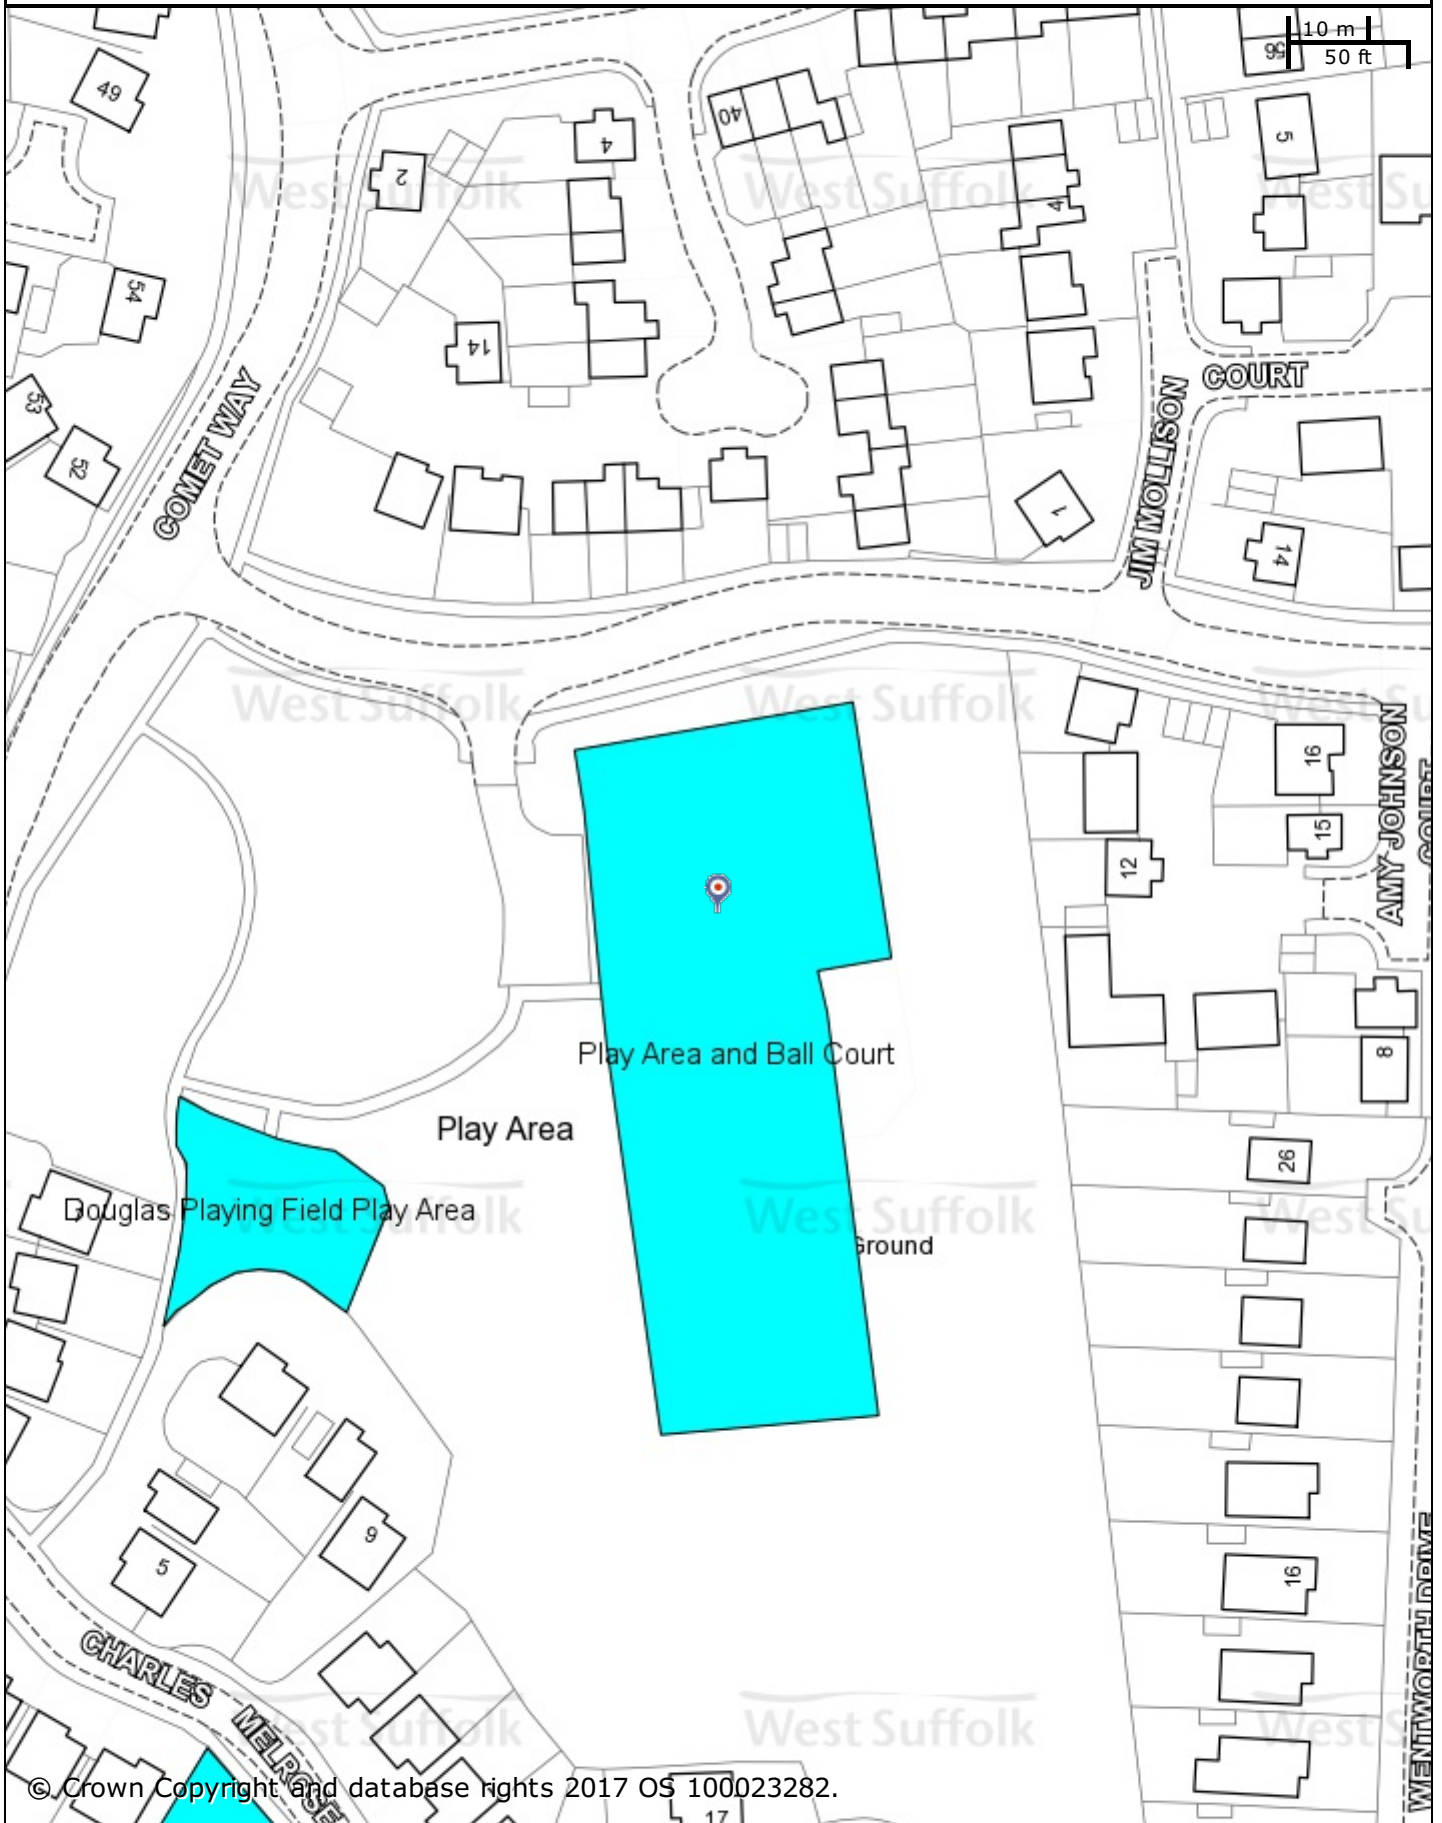

Douglas Park Playing Field Play Areas and Ball Court

© Crown Copyright and database rights 2017 OS 100023282.

St Edmundsbury BC
 Western Way
 Bury St Edmunds
 IP33 3YU
 01284 763233

Forest Heath & St Edmundsbury councils