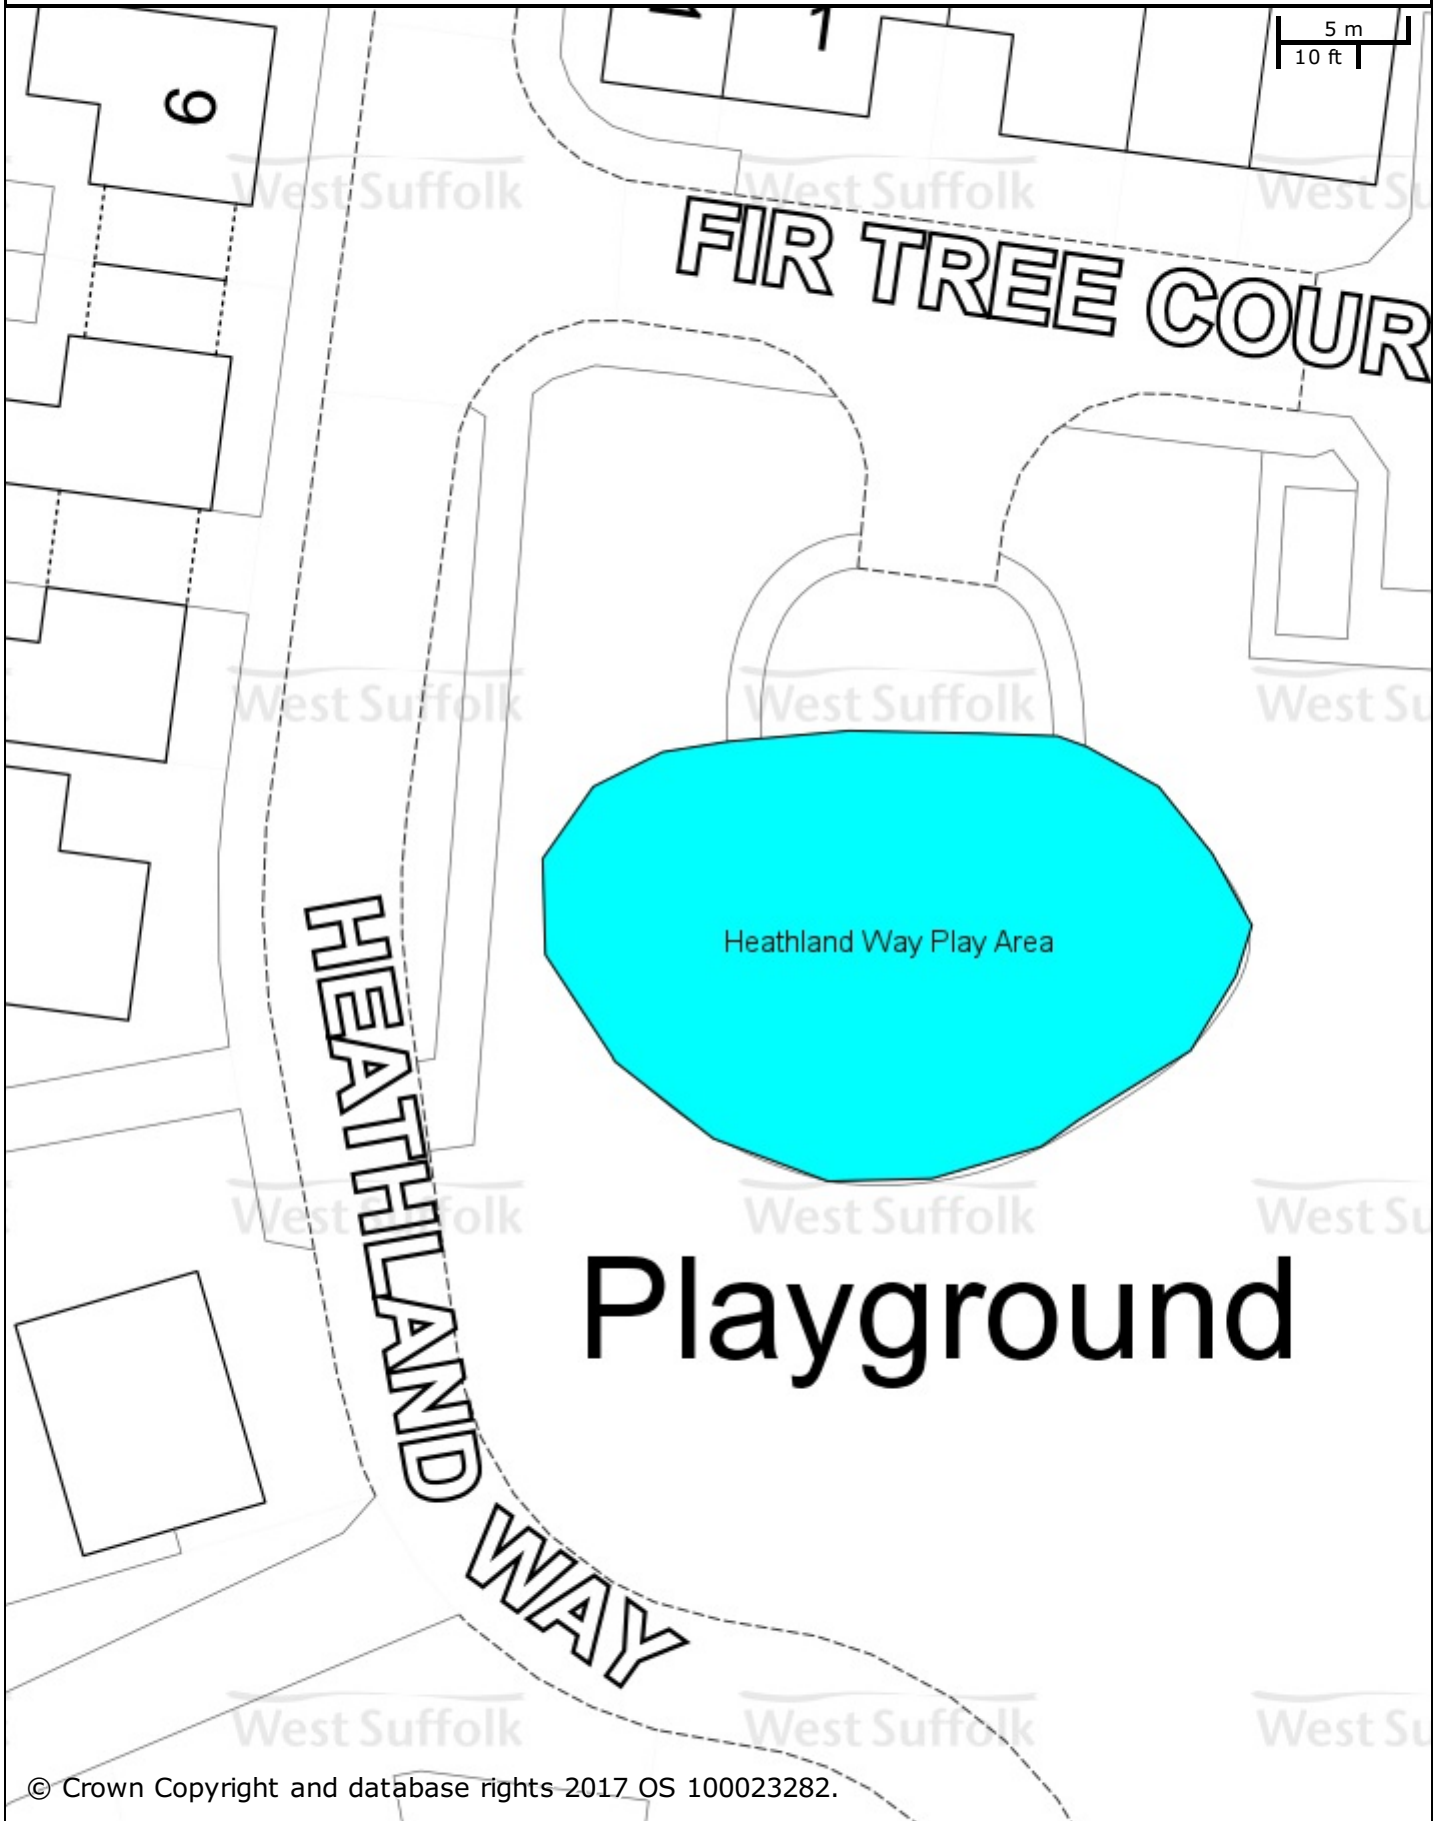

Heathland Way Play Area

Heathland Way Play Area

Playground

© Crown Copyright and database rights 2017 OS 100023282.

St Edmundsbury BC
Western Way
Bury St Edmunds
IP33 3YU
01284 763233

Forest Heath & St Edmundsbury councils
West Suffolk
working together
www.westsuffolk.gov.uk

Forest Heath DC
College Heath Road
Mildenhall
IP28 7EY
01638 719000

Scale: 1:300

Printed on: 15/9/2017 at 13:14 PM by rdavis

© Crown Copyright and database rights 2017
OS 100023282/100019675.