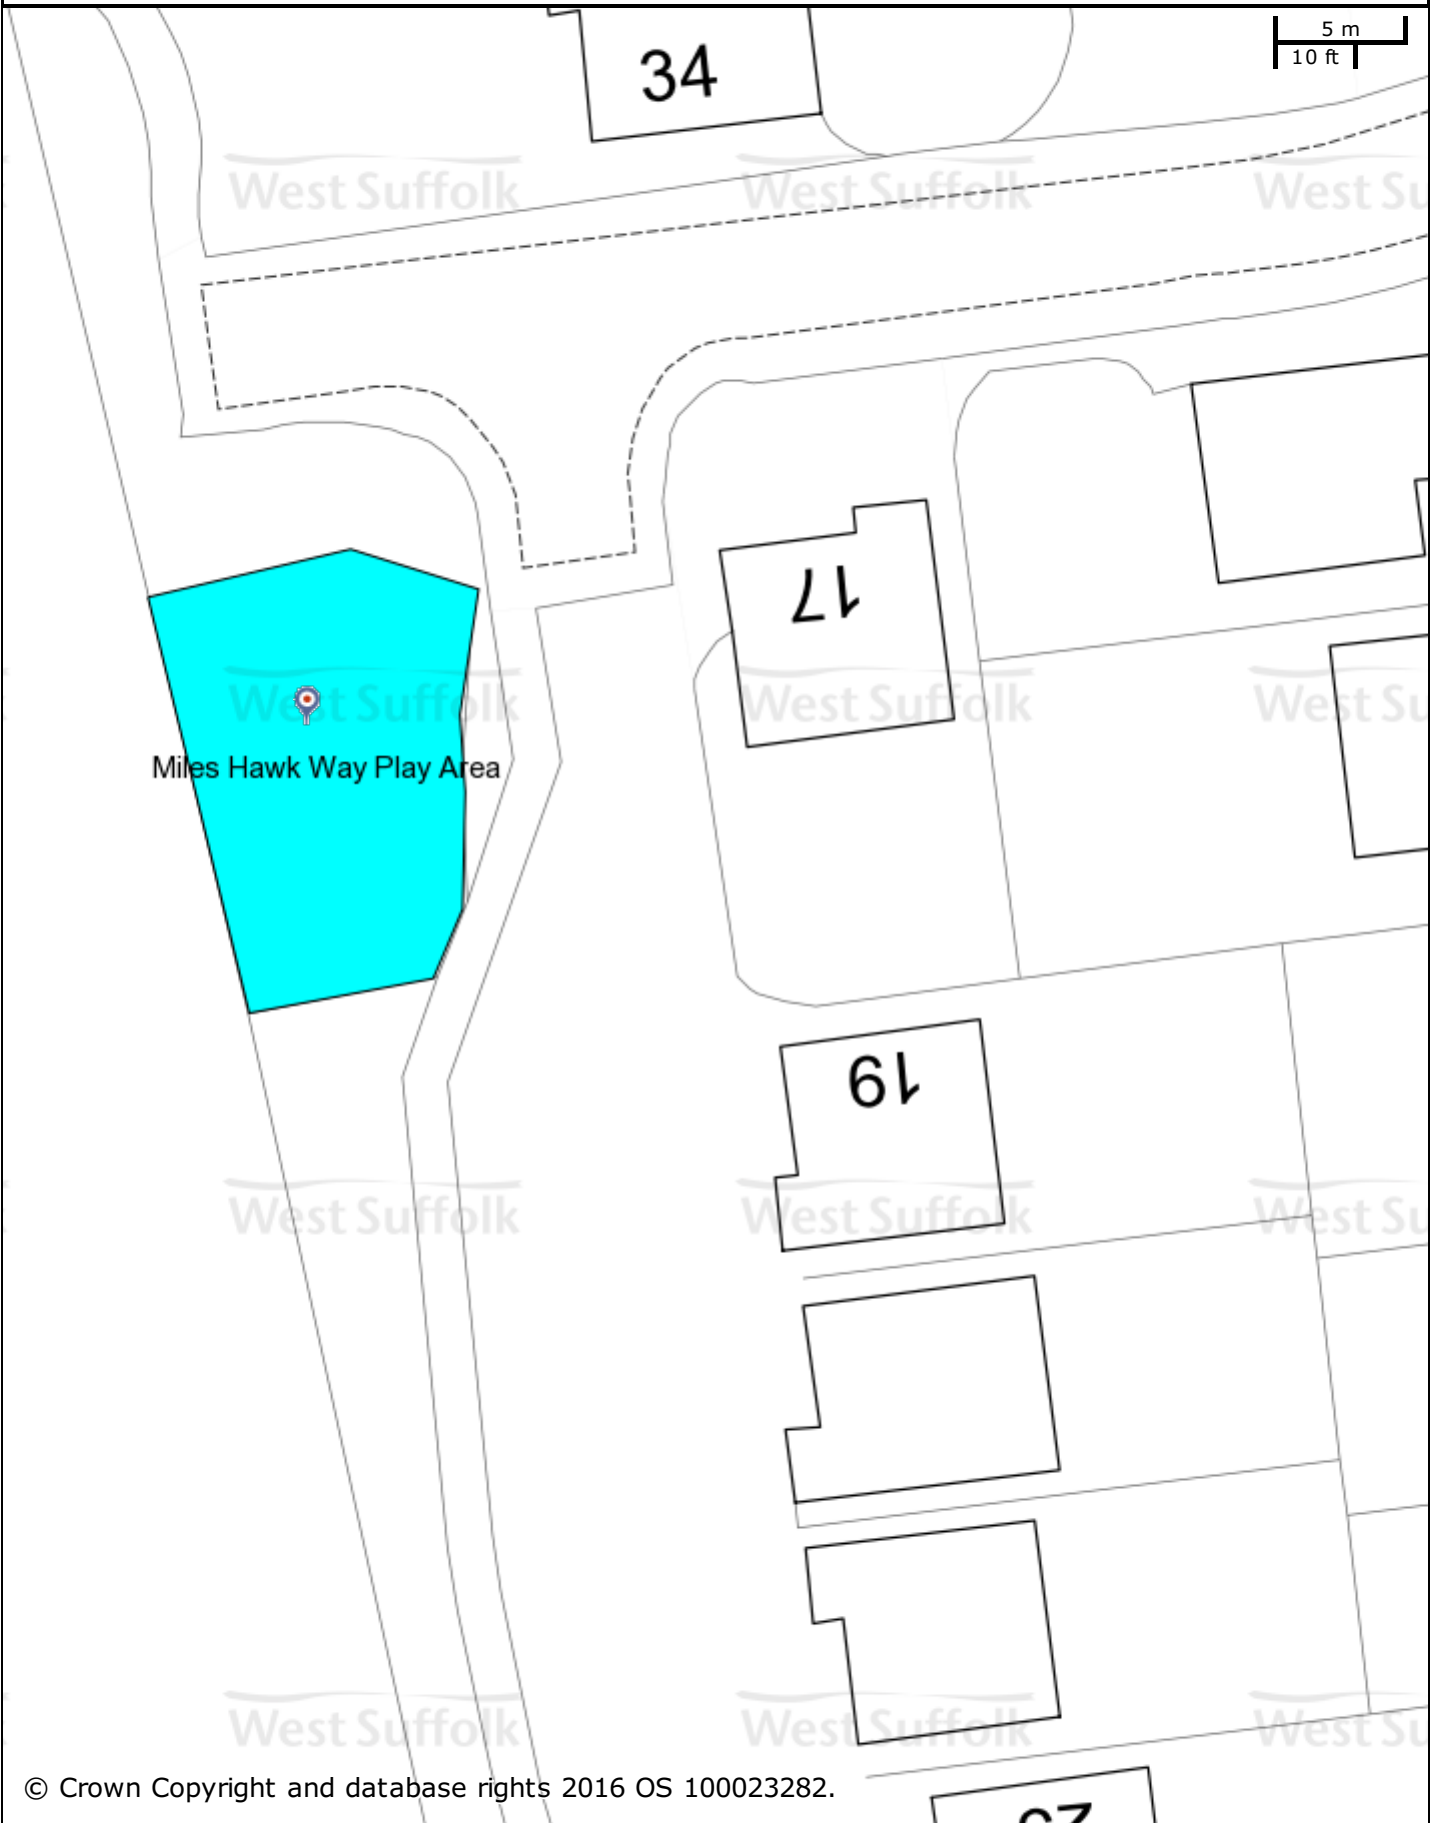

Miles Hawk Way Play Area

© Crown Copyright and database rights 2016 OS 100023282.

St Edmundsbury BC
Western Way
Bury St Edmunds
IP33 3YU
01284 763233

Forest Heath & St Edmundsbury councils
West Suffolk
working together
www.westsuffolk.gov.uk

Forest Heath DC
College Heath Road
Mildenhall
IP28 7EY
01638 719000

Scale: 1:300

Printed on: 22/4/2016 at 12:07 PM by rdavis

© Crown Copyright and database rights 2016
OS 100023282/100019675.