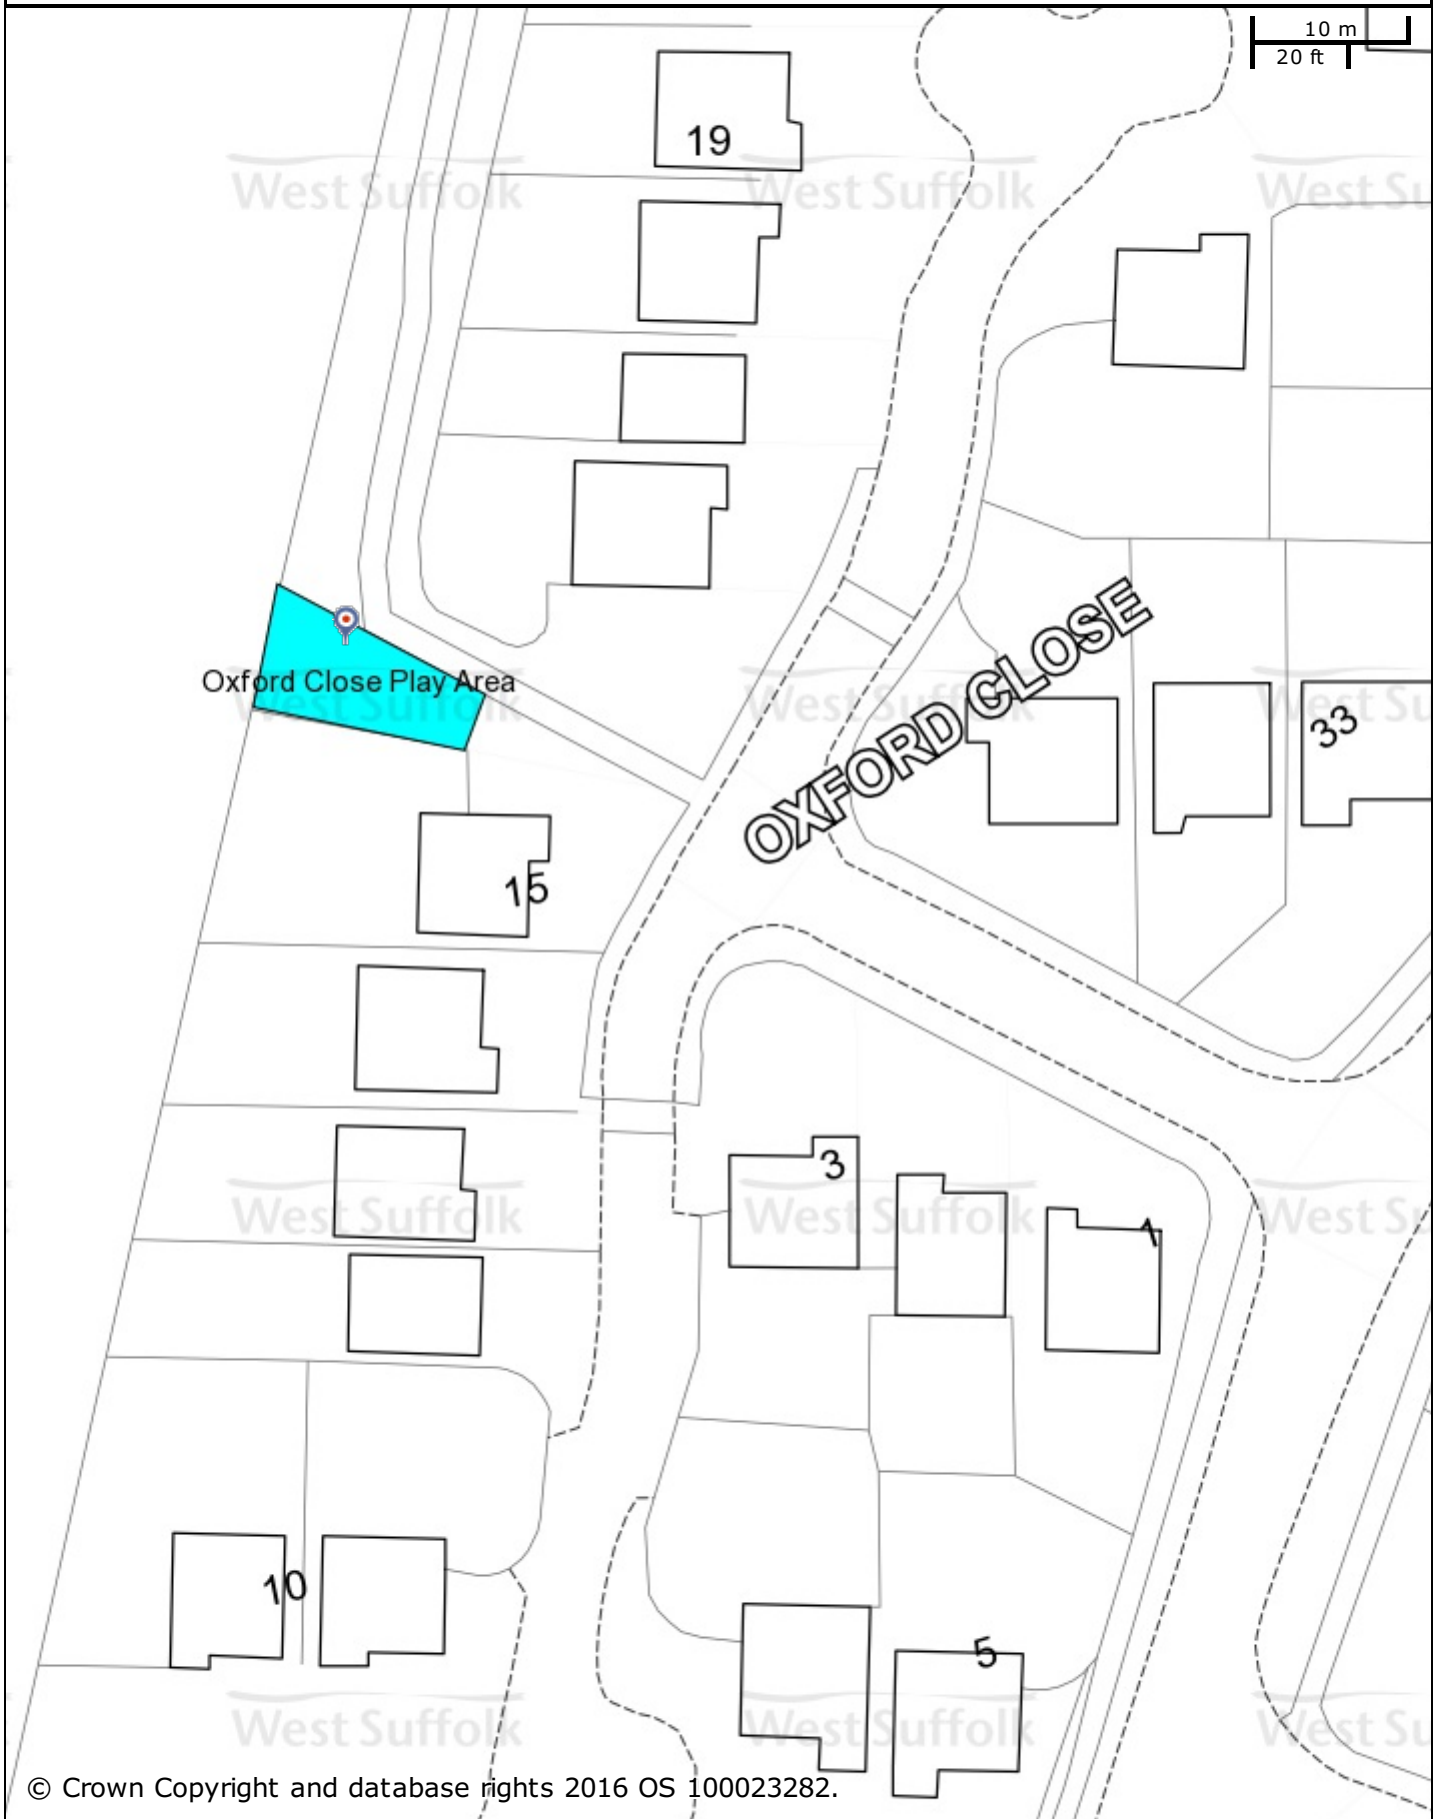

Oxford Close Play Area

© Crown Copyright and database rights 2016 OS 100023282.

St Edmundsbury BC
Western Way
Bury St Edmunds
IP33 3YU
01284 763233

Forest Heath & St Edmundsbury councils
West Suffolk
working together
www.westsuffolk.gov.uk

Forest Heath DC
College Heath Road
Mildenhall
IP28 7EY
01638 719000

Scale: 1:500

Printed on: 9/9/2016 at 11:55 AM by rdavis

© Crown Copyright and database rights 2016
OS 100023282/100019675.