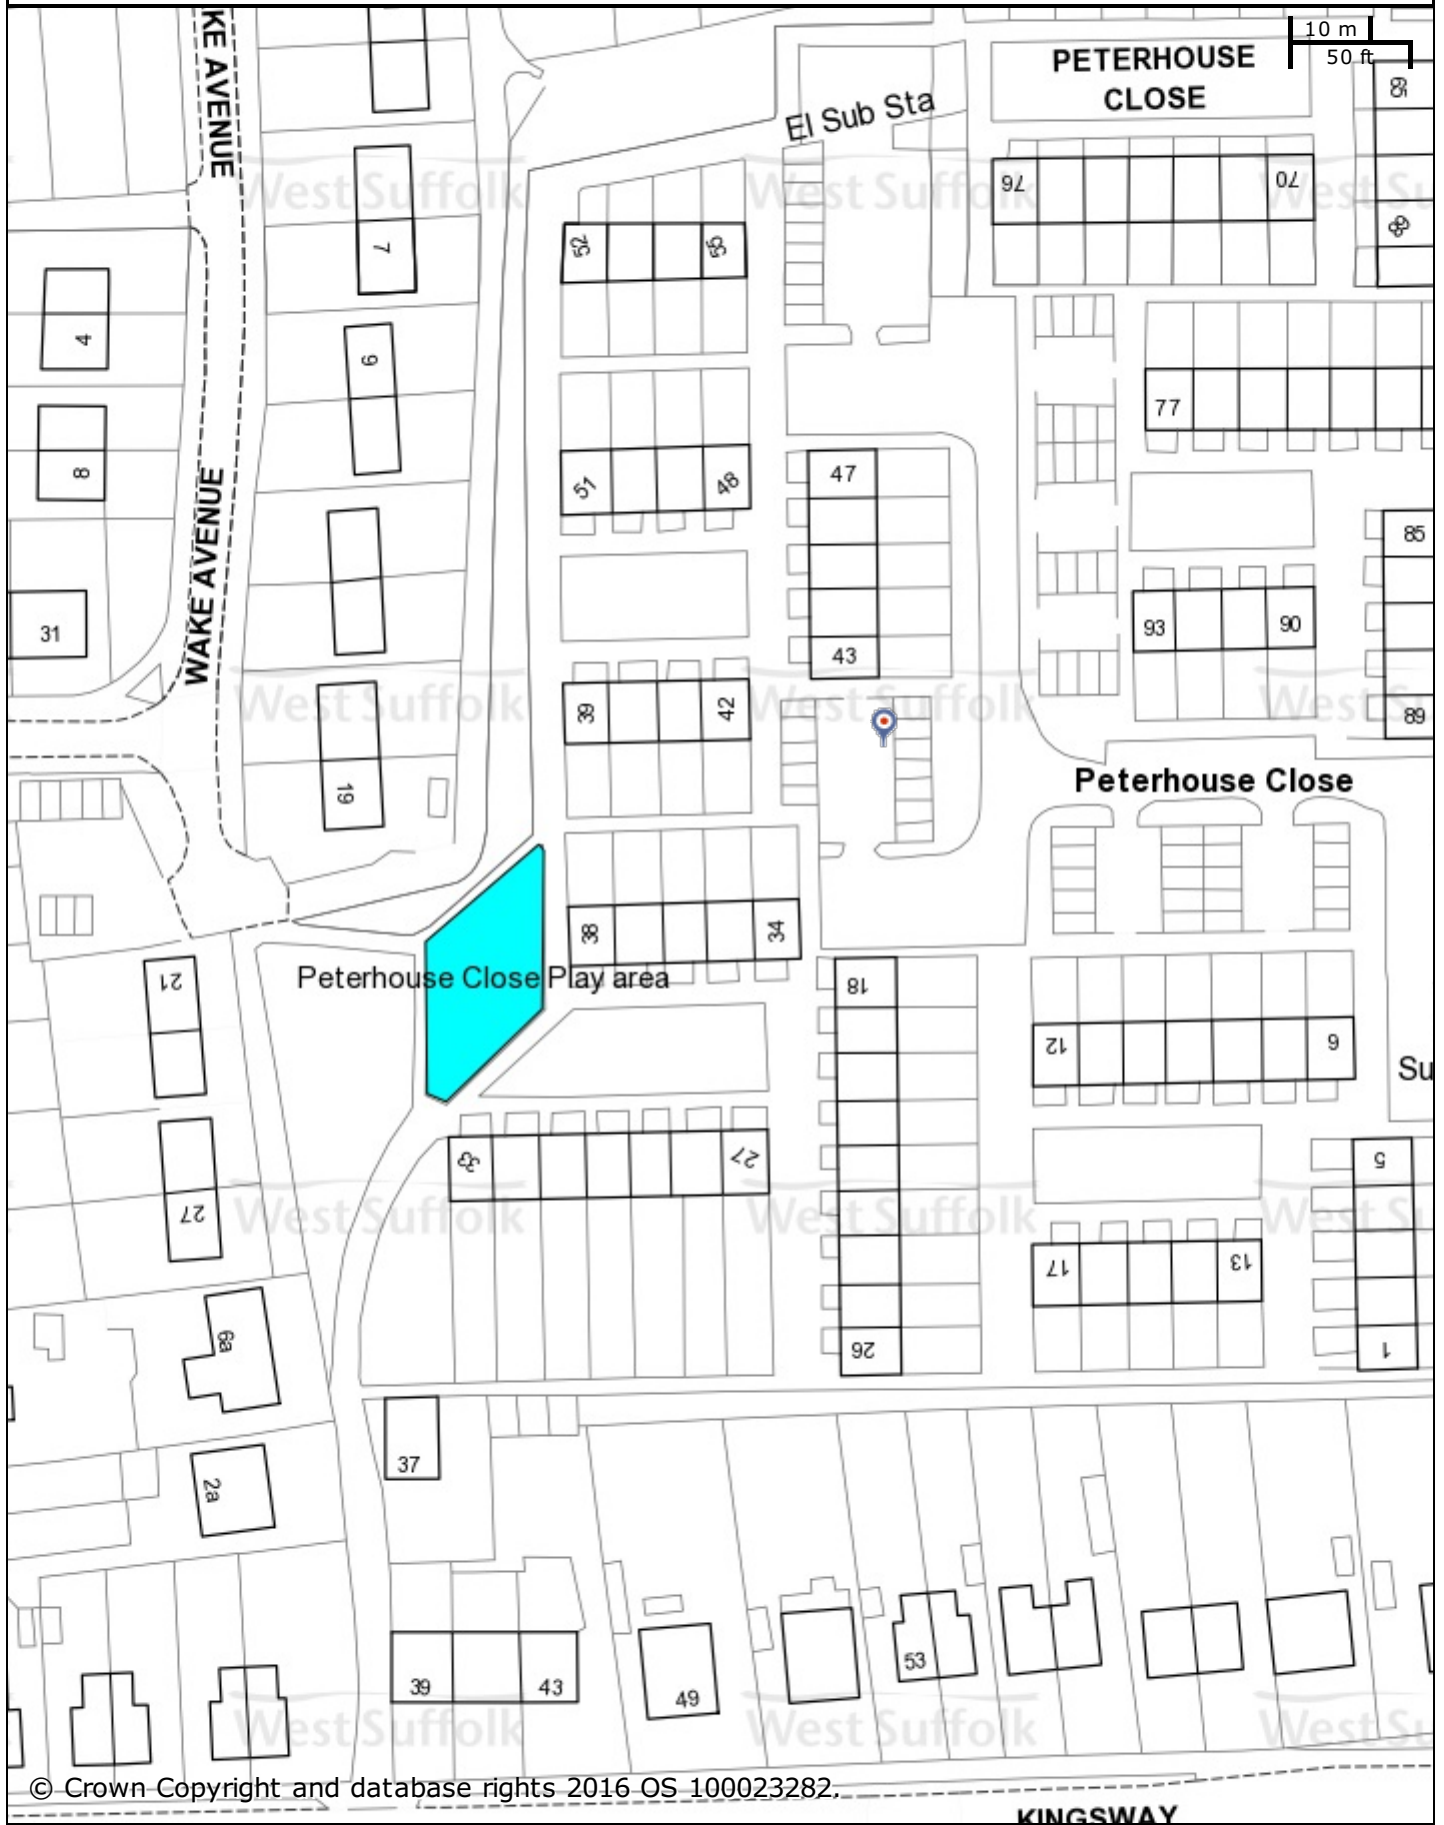

Peterhouse Close Play Area

© Crown Copyright and database rights 2016 OS 100023282.

St Edmundsbury BC
 Western Way
 Bury St Edmunds
 IP33 3YU
 01284 763233

Forest Heath & St Edmundsbury councils
West Suffolk
 working together
www.westsuffolk.gov.uk

Forest Heath DC
 College Heath Road
 Mildenhall
 IP28 7EY
 01638 719000

Scale: 1:1000

Printed on: 22/4/2016 at 11:26 AM by rdavis

© Crown Copyright and database rights 2016
 OS 100023282/100019675.