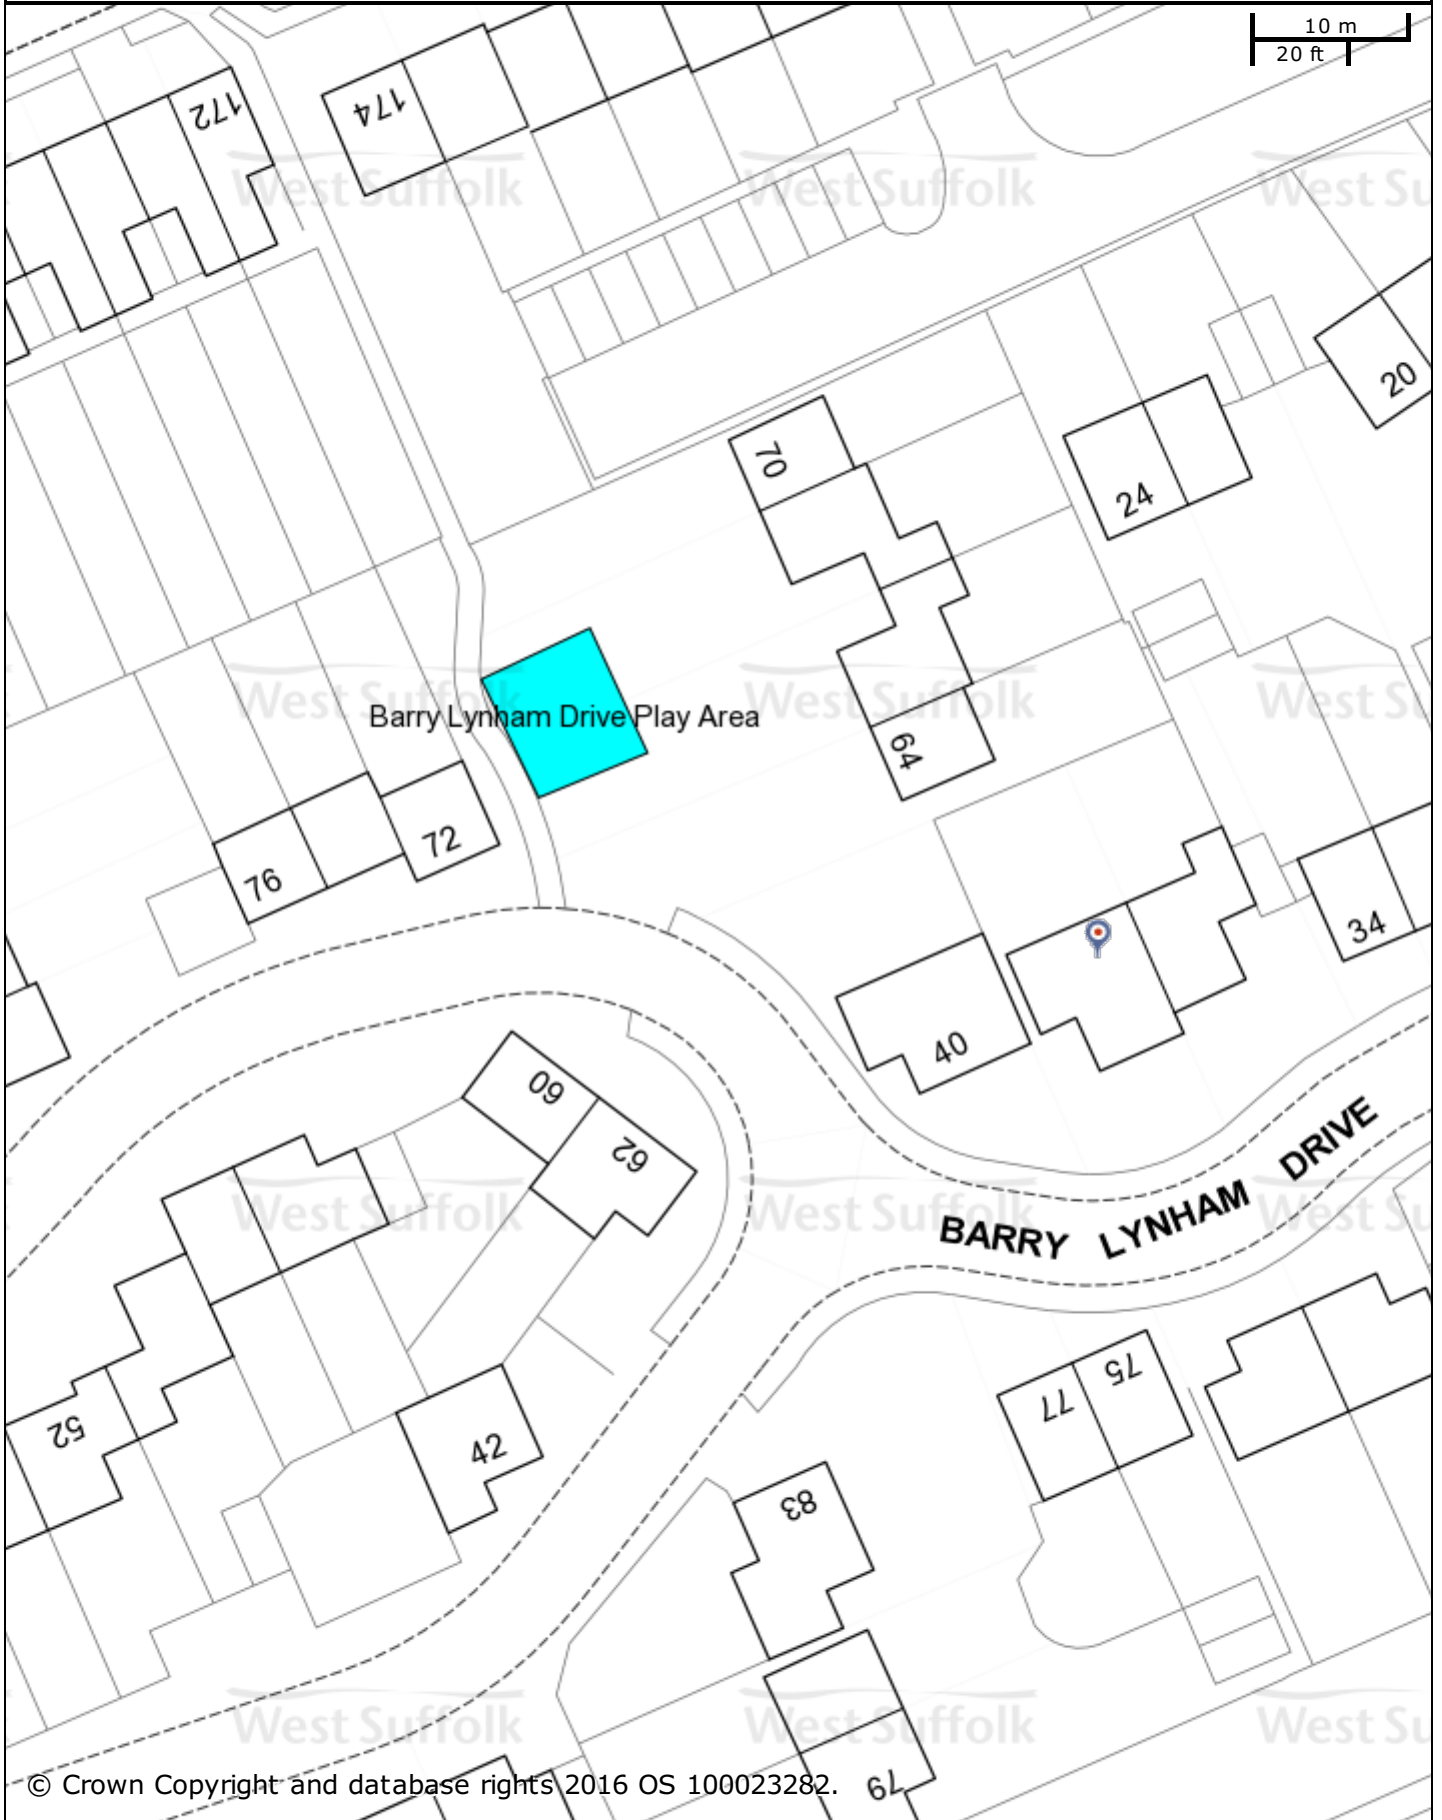

Barry Lynham Drive Play Area

© Crown Copyright and database rights 2016 OS 100023282.

St Edmundsbury BC
Western Way
Bury St Edmunds
IP33 3YU
01284 763233

Forest Heath & St Edmundsbury councils
West Suffolk
working together
www.westsuffolk.gov.uk

Forest Heath DC
College Heath Road
Mildenhall
IP28 7EY
01638 719000

Scale: 1:500

Printed on: 22/4/2016 at 16:09 PM by rdavis

© Crown Copyright and database rights 2016
OS 100023282/100019675.