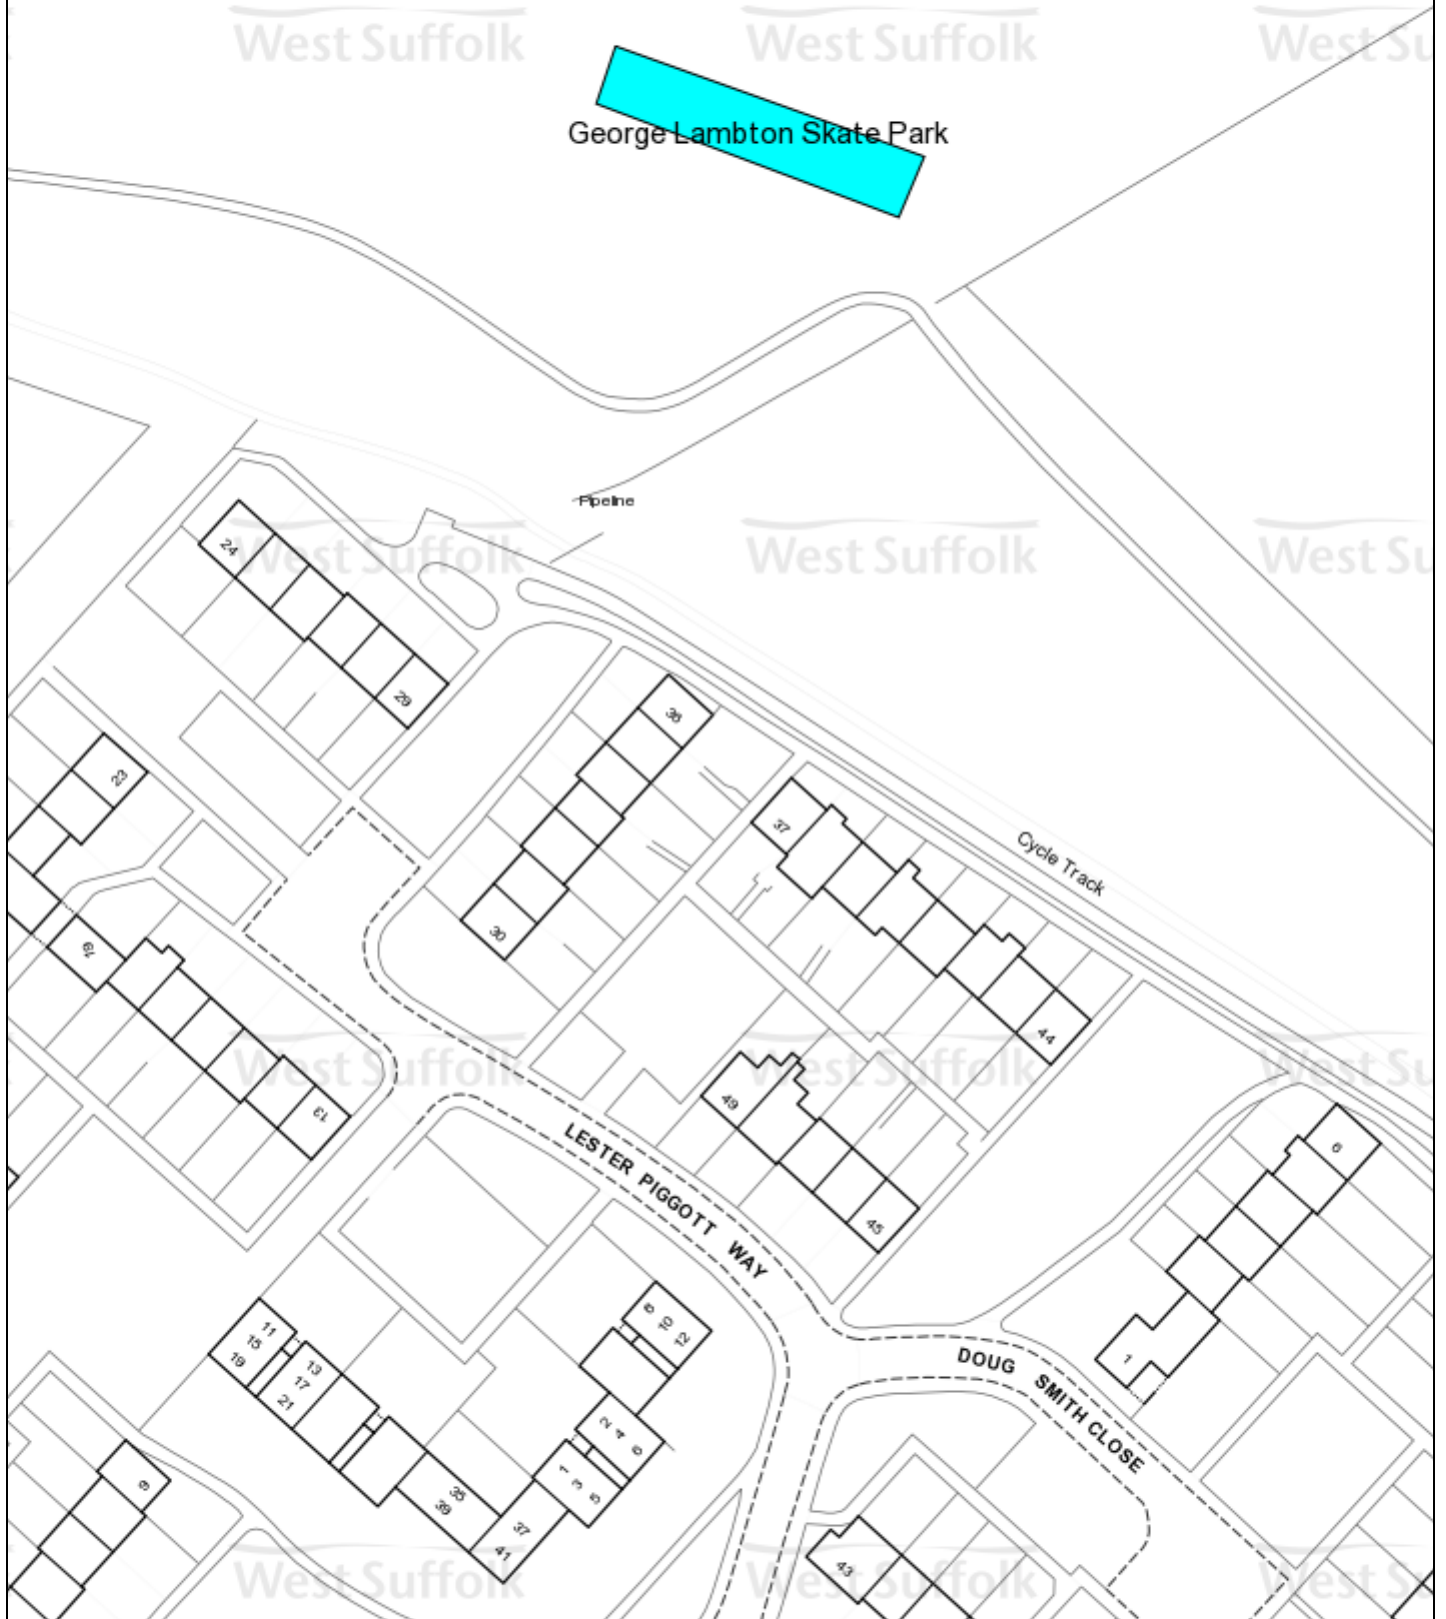

George Lambton Skate Park

10 m
50 ft

© Crown Copyright and database rights 2016 OS 100023282.

St Edmundsbury BC
Western Way
Bury St Edmunds
IP33 3YU
01284 763233

Forest Heath & St Edmundsbury councils
West Suffolk
working together
www.westsuffolk.gov.uk

Forest Heath DC
College Heath Road
Mildenhall
IP28 7EY
01638 719000

Scale: 1:1000
Printed on: 22/4/2016 at 12:55 PM by rdavis

© Crown Copyright and database rights 2016
OS 100023282/100019675.