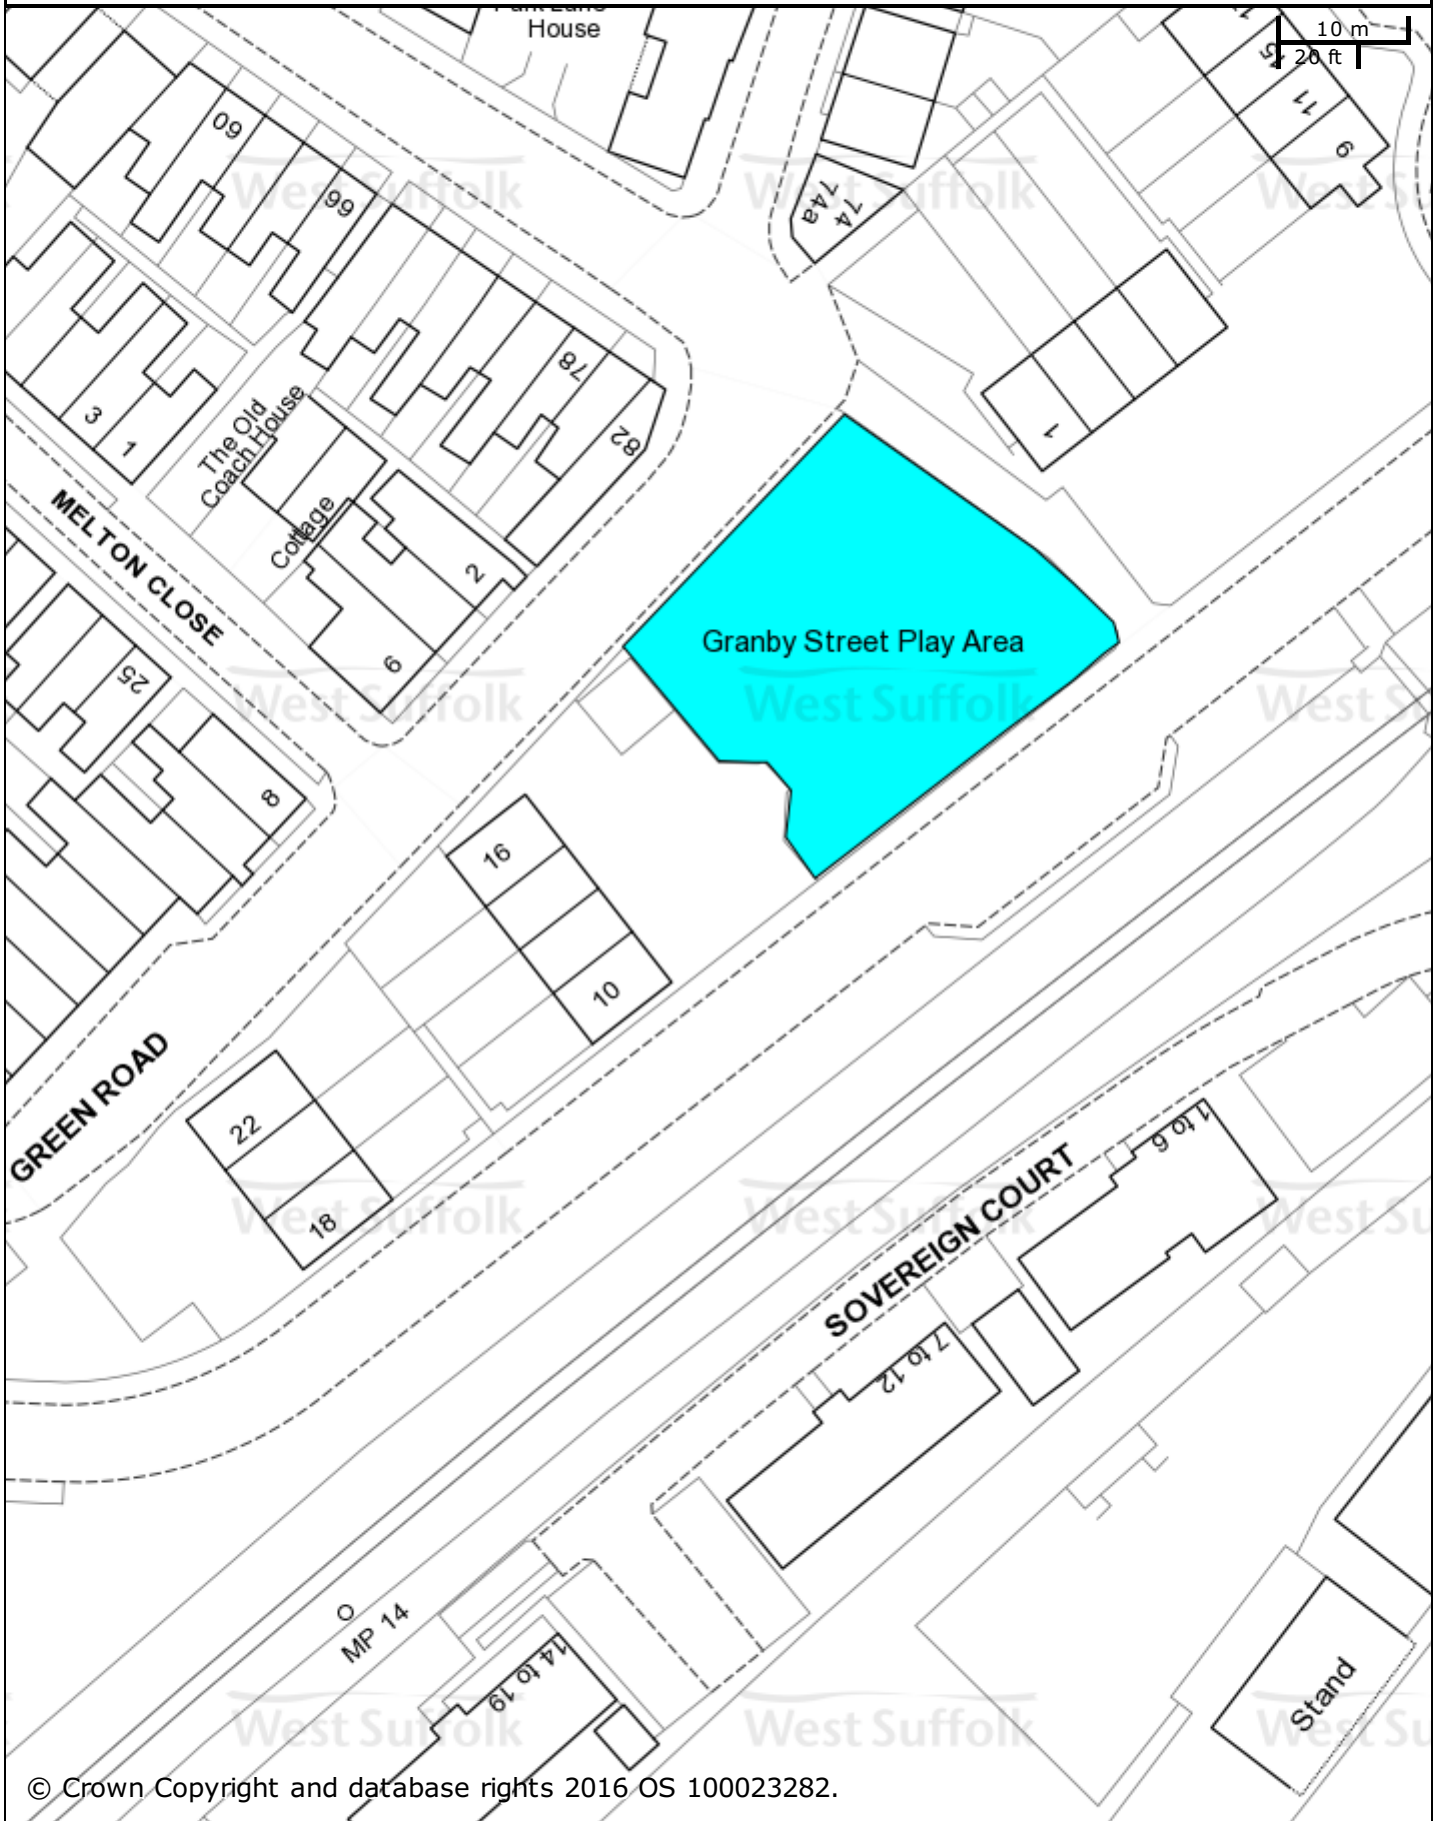

Granby Street Play Area

© Crown Copyright and database rights 2016 OS 100023282.

St Edmundsbury BC
Western Way
Bury St Edmunds
IP33 3YU
01284 763233

Forest Heath & St Edmundsbury councils
West Suffolk
working together
www.westsuffolk.gov.uk

Forest Heath DC
College Heath Road
Mildenhall
IP28 7EY
01638 719000

Scale: 1:600

Printed on: 22/4/2016 at 16:28 PM by rdavis

© Crown Copyright and database rights 2016
OS 100023282/100019675.