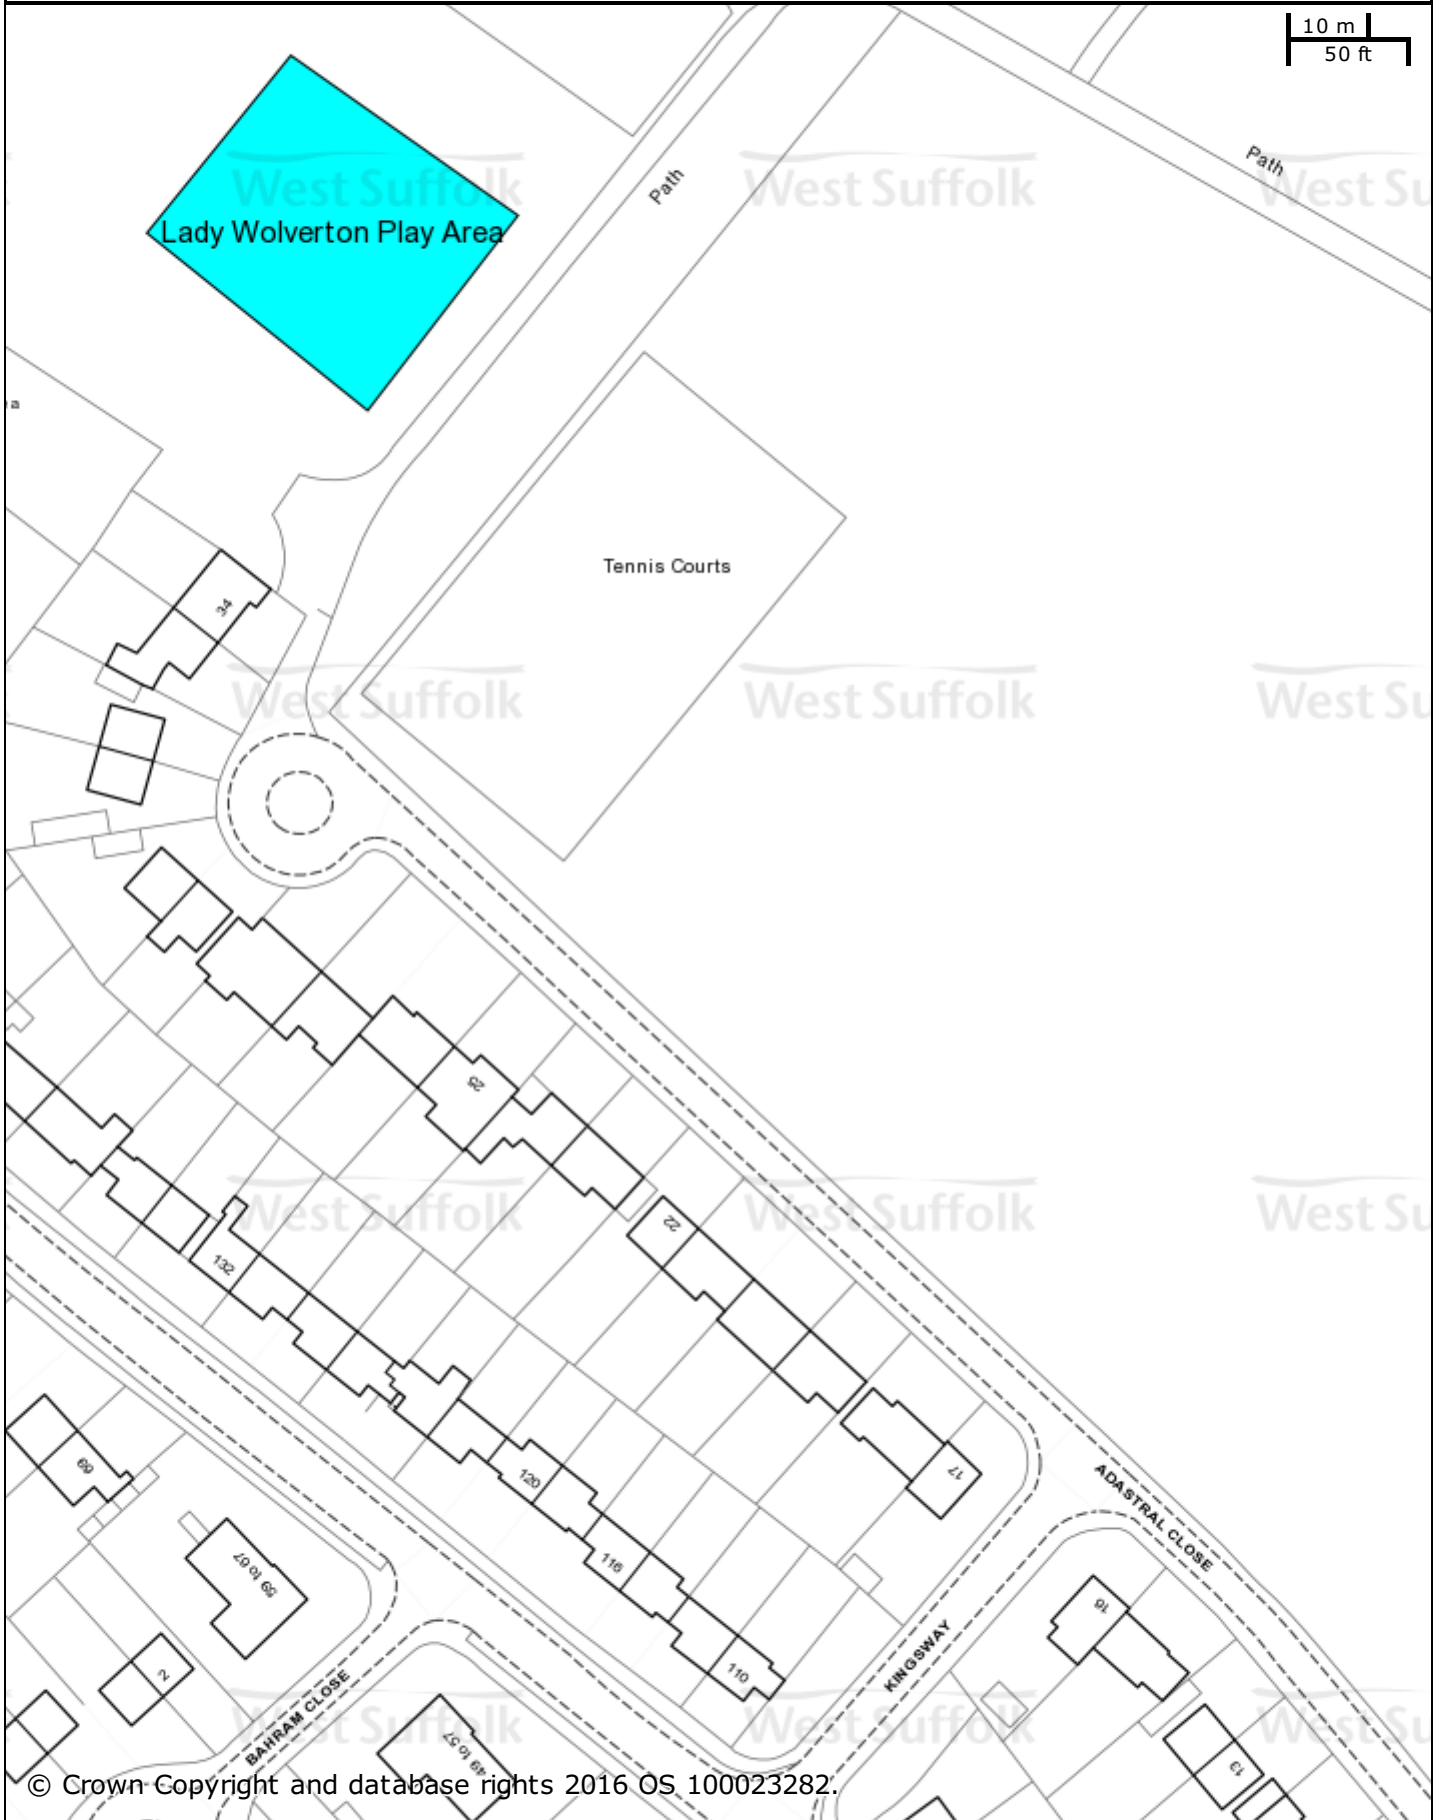

Lady Wolverton Play Area

© Crown Copyright and database rights 2016 OS 100023282.

St Edmundsbury BC
Western Way
Bury St Edmunds
IP33 3YU
01284 763233

Forest Heath & St Edmundsbury councils
West Suffolk
working together
www.westsuffolk.gov.uk

Forest Heath DC
College Heath Road
Mildenhall
IP28 7EY
01638 719000

Scale: 1:1000

Printed on: 22/4/2016 at 15:33 PM by rdavis

© Crown Copyright and database rights 2016
OS 100023282/100019675.