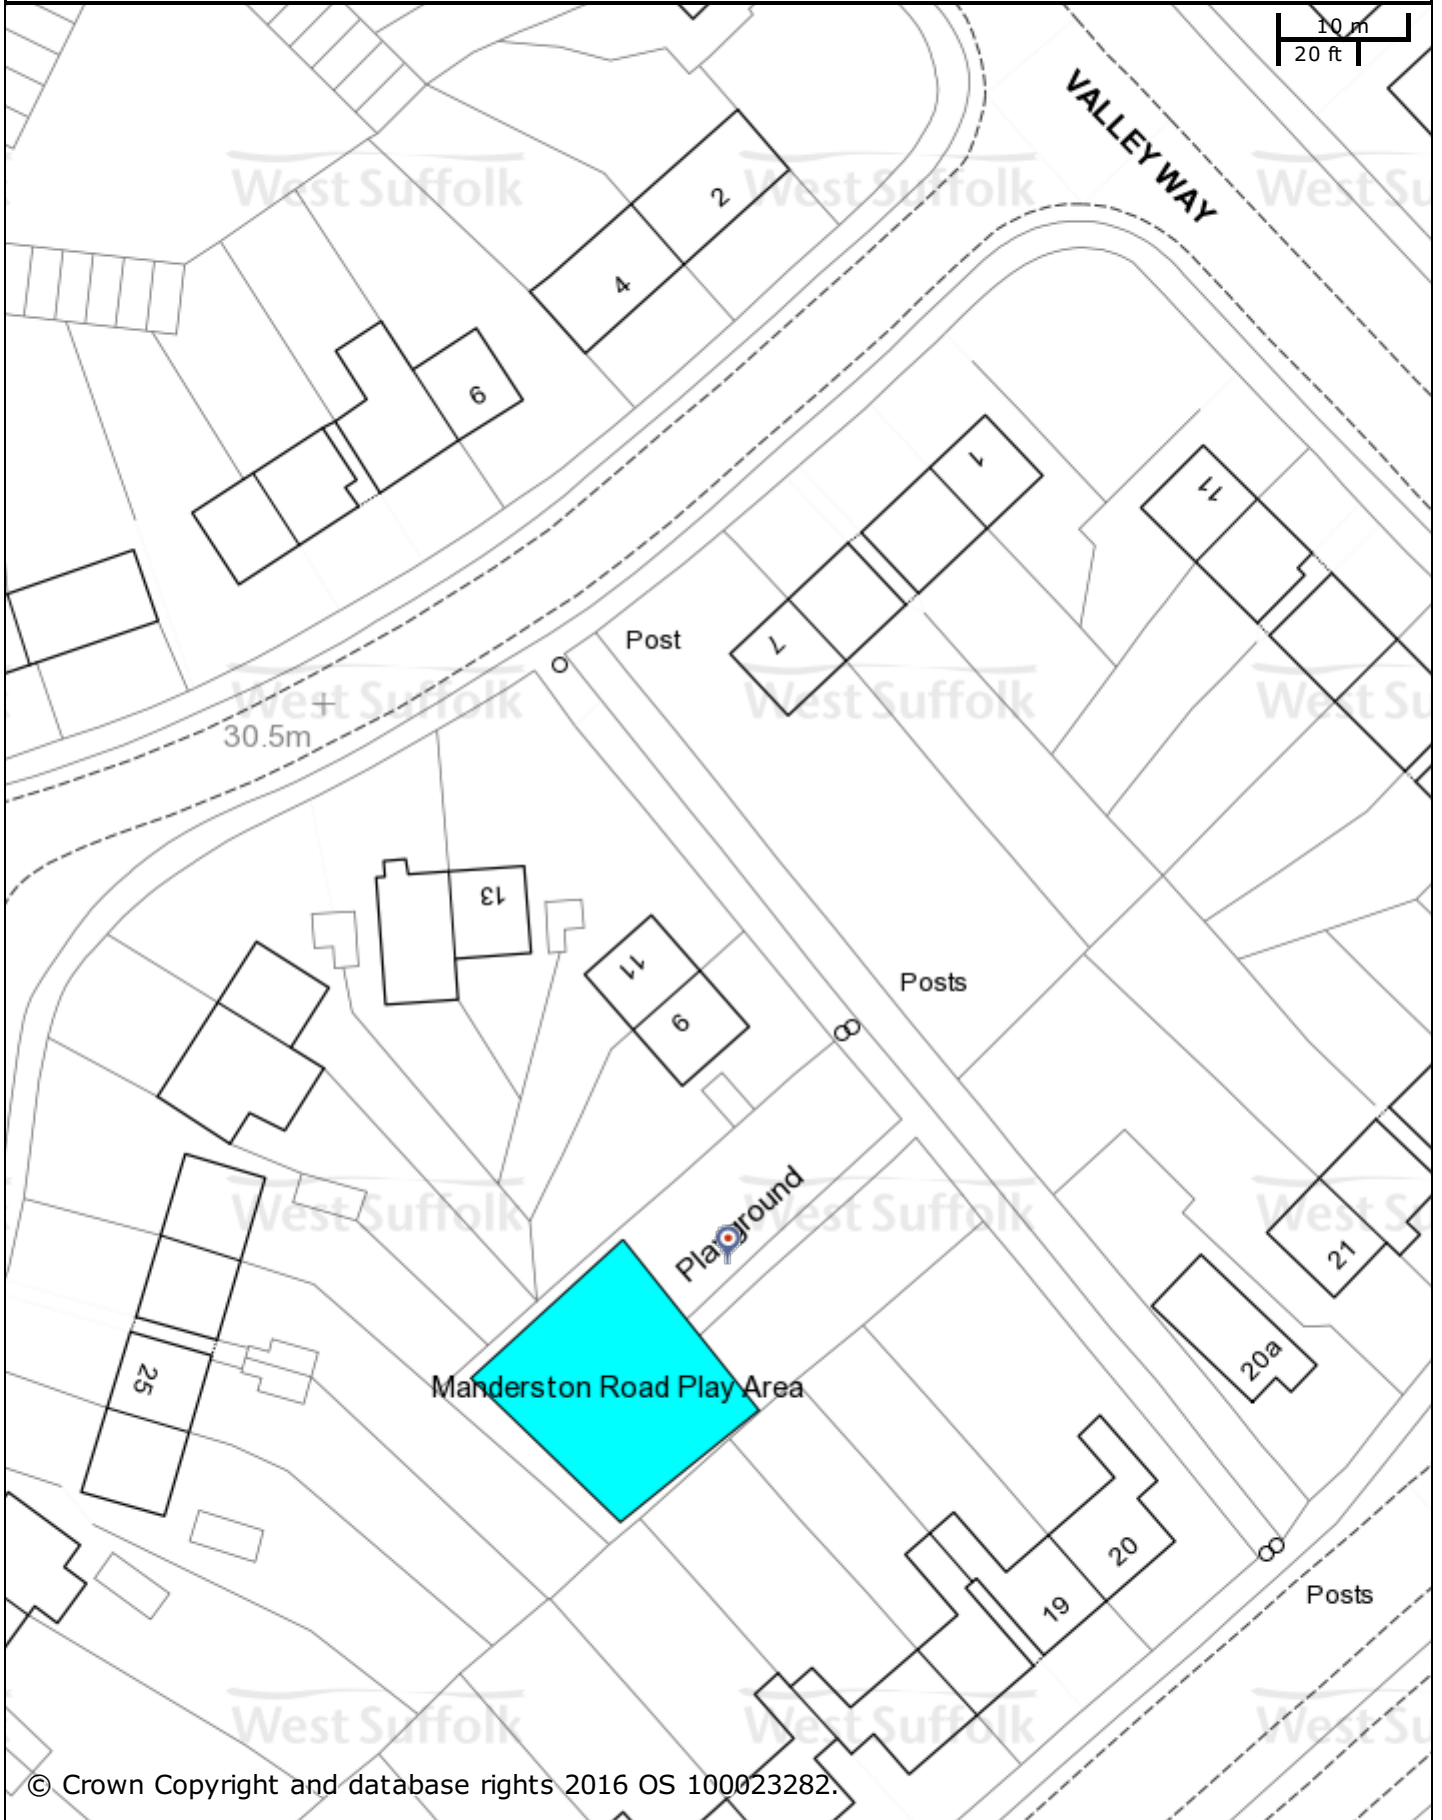

Manderston Road Play Area

© Crown Copyright and database rights 2016 OS 100023282.

St Edmundsbury BC
Western Way
Bury St Edmunds
IP33 3YU
01284 763233

Forest Heath & St Edmundsbury councils
West Suffolk
working together
www.westsuffolk.gov.uk

Forest Heath DC
College Heath Road
Mildenhall
IP28 7EY
01638 719000

Scale: 1:600

Printed on: 22/4/2016 at 15:38 PM by rdavis

© Crown Copyright and database rights 2016
OS 100023282/100019675.