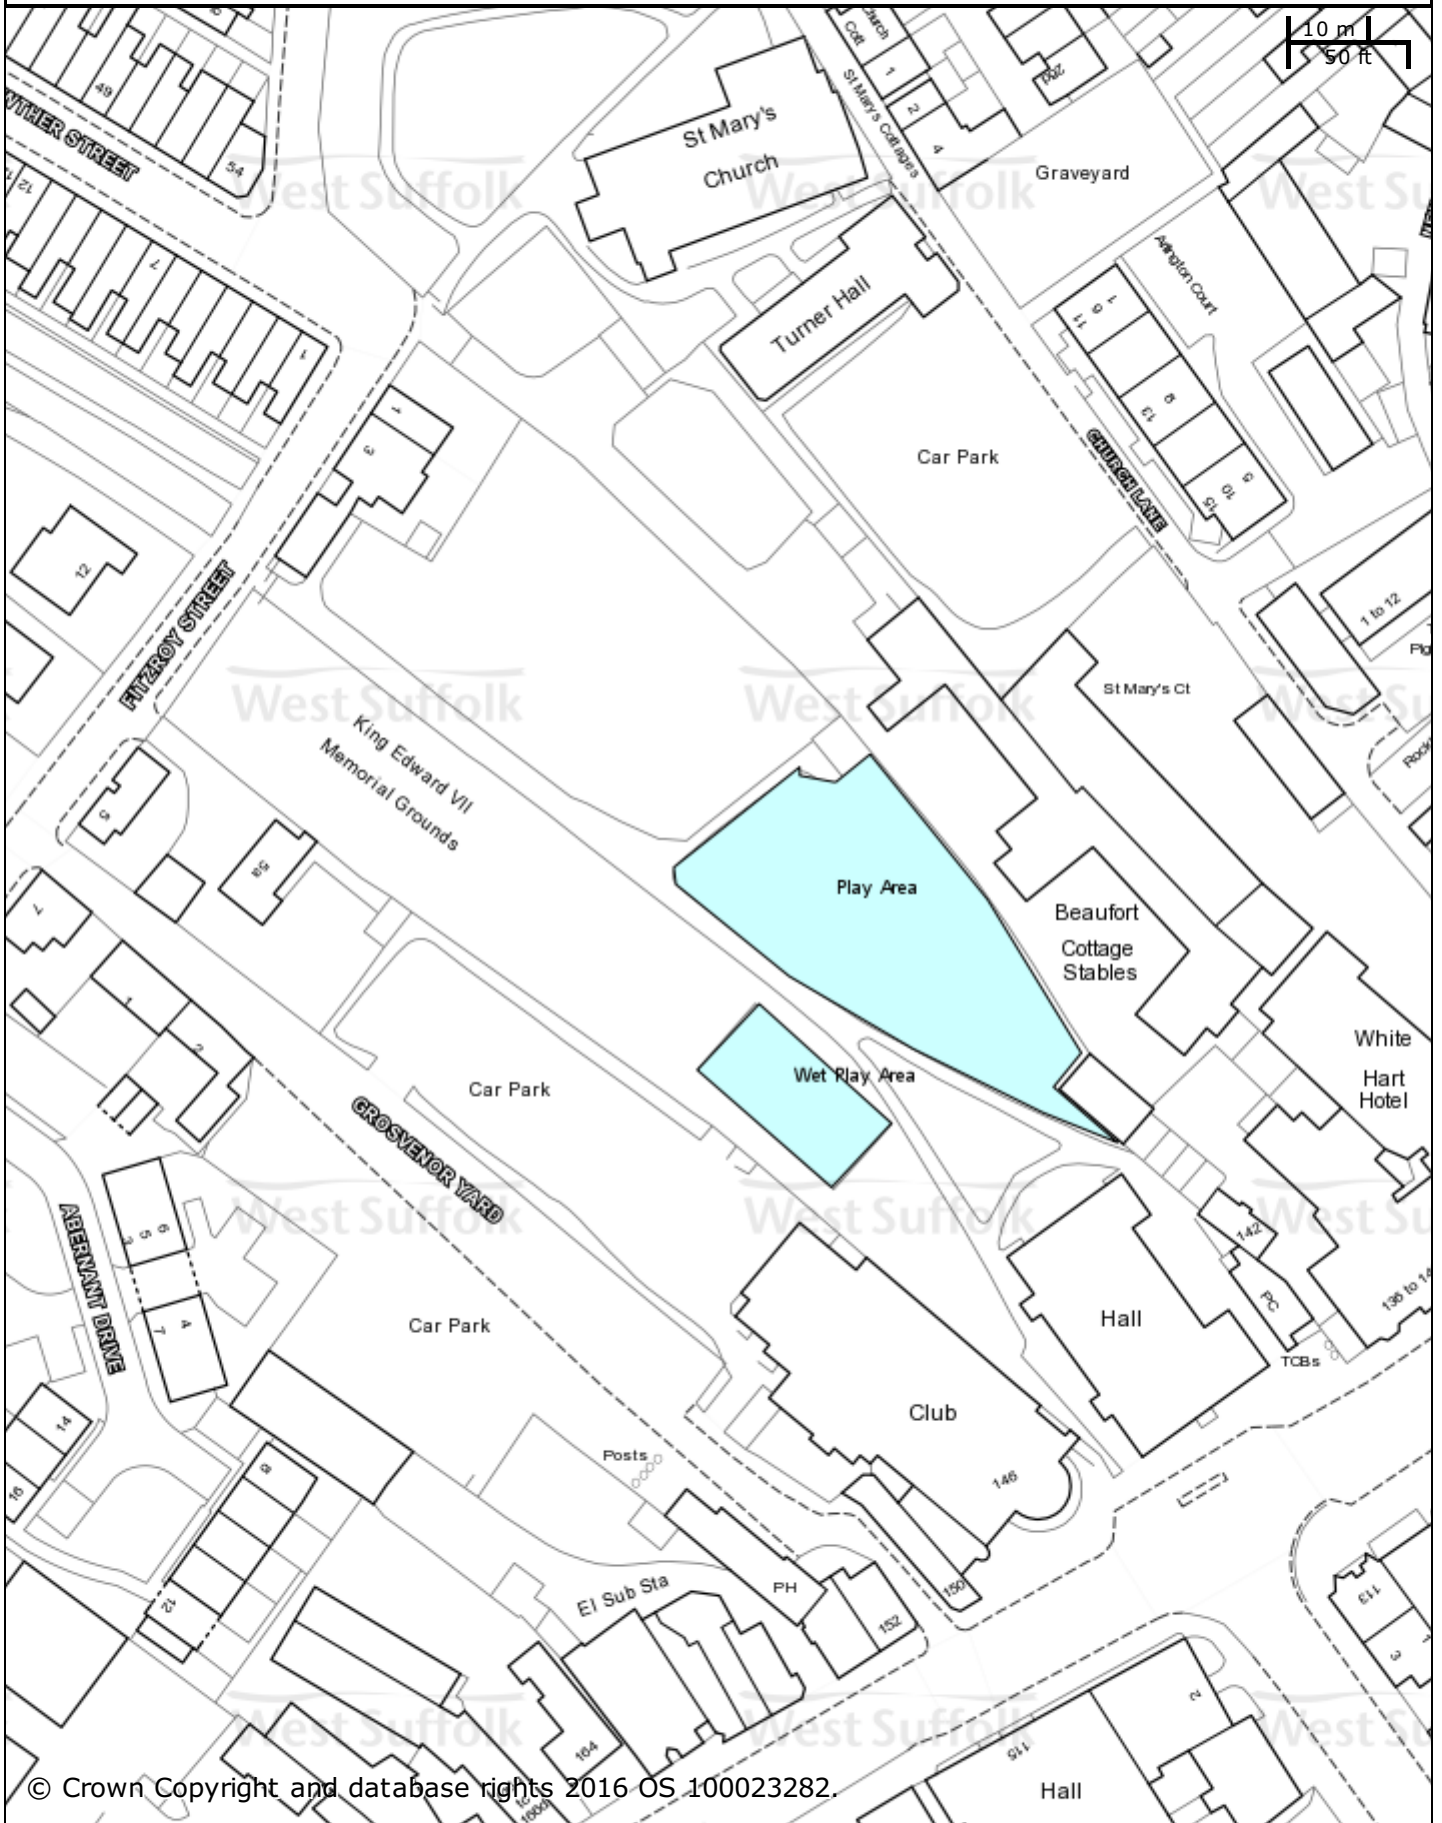

Memorial Hall Gardens (King Edward VII Memorial Grounds)

© Crown Copyright and database rights 2016 OS 100023282.

St Edmundsbury BC
Western Way
Bury St Edmunds
IP33 3YU
01284 763233

Forest Heath & St Edmundsbury councils
West Suffolk
working together
www.westsuffolk.gov.uk

Forest Heath DC
College Heath Road
Mildenhall
IP28 7EY
01638 719000

Scale: 1:1000

Printed on: 28/11/2016 at 15:09 PM by dparker

© Crown Copyright and database rights 2016
OS 100023282/100019675.