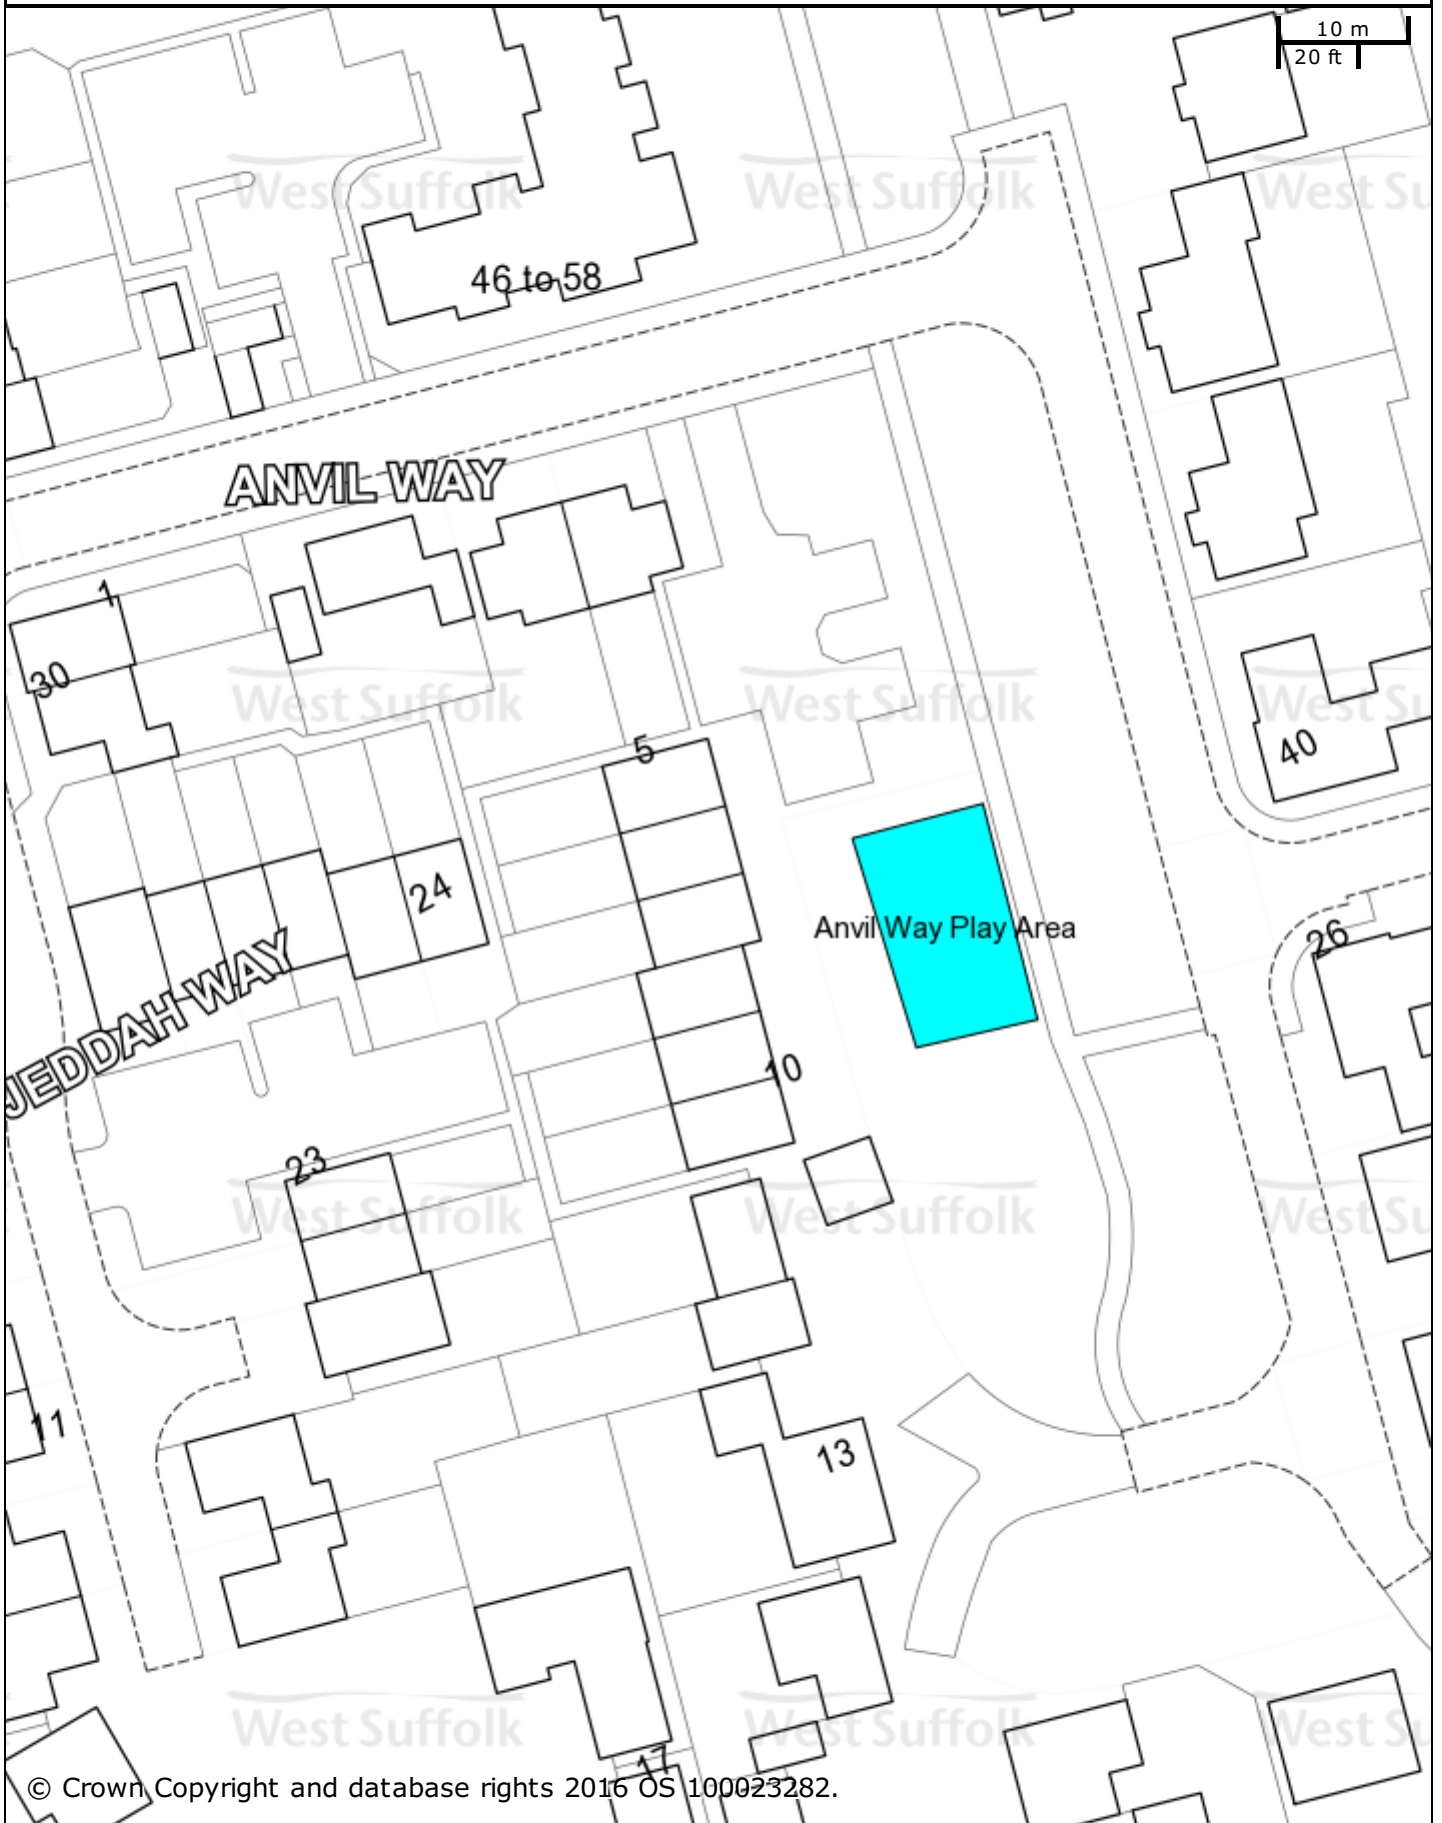

Anvil Way Play Area

© Crown Copyright and database rights 2016 OS 100023282.

St Edmundsbury BC
Western Way
Bury St Edmunds
IP33 3YU
01284 763233

Forest Heath & St Edmundsbury councils
West Suffolk
working together
www.westsuffolk.gov.uk

Forest Heath DC
College Heath Road
Mildenhall
IP28 7EY
01638 719000

Scale: 1:600

Printed on: 9/9/2016 at 13:13 PM by rdavis

© Crown Copyright and database rights 2016
OS 100023282/100019675.