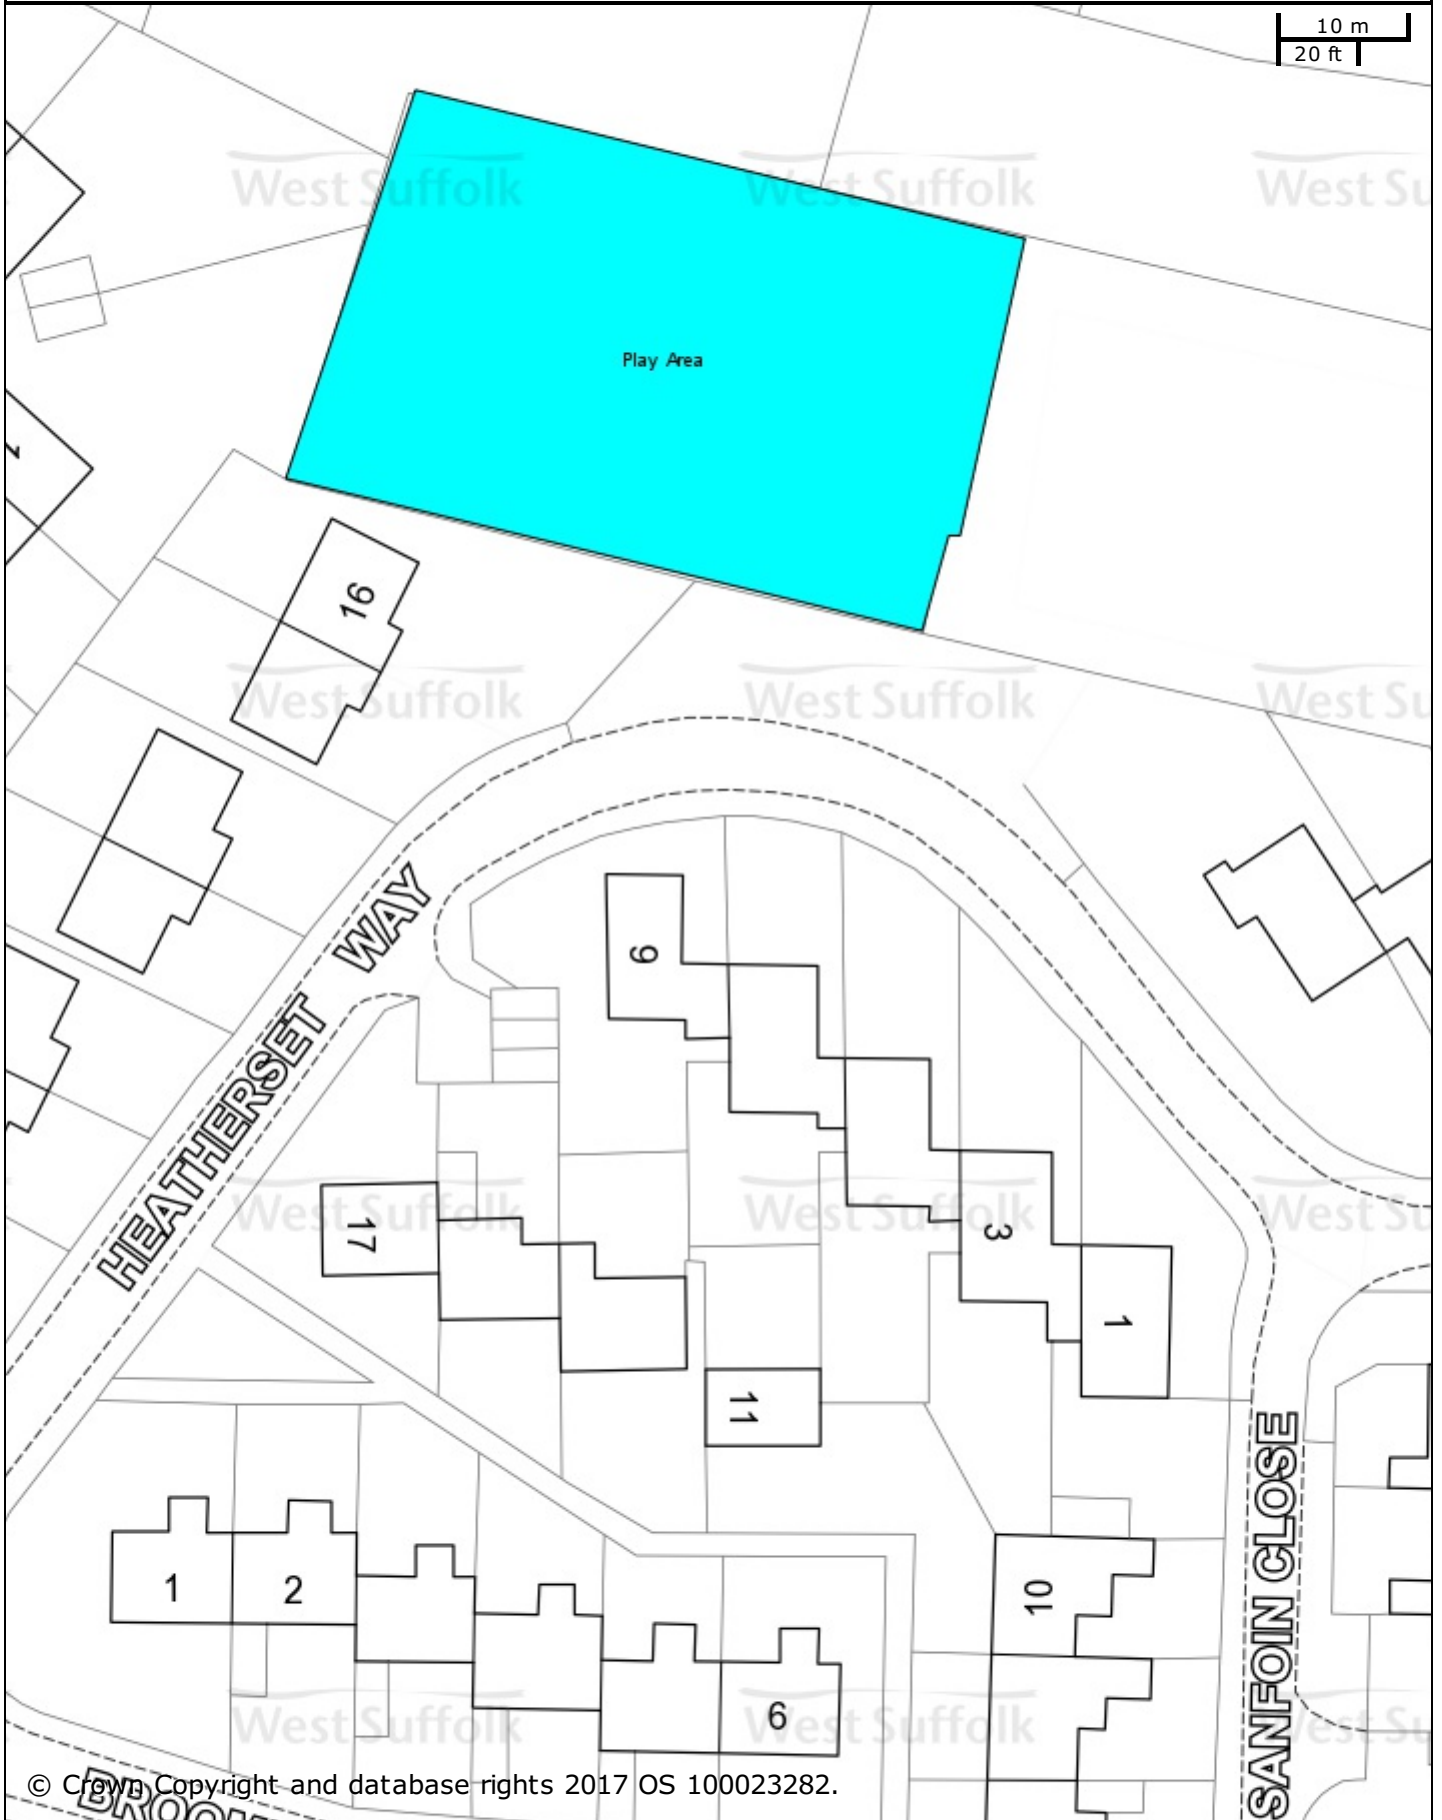

Heatherset Way Play Area

© Crown Copyright and database rights 2017 OS 100023282.

St Edmundsbury BC
Western Way
Bury St Edmunds
IP33 3YU
01284 763233

Forest Heath & St Edmundsbury councils
West Suffolk
working together
www.westsuffolk.gov.uk

Forest Heath DC
College Heath Road
Mildenhall
IP28 7EY
01638 719000

Scale: 1:600

Printed on: 21/9/2017 at 10:32 AM by dparker

© Crown Copyright and database rights 2017
OS 100023282/100019675.