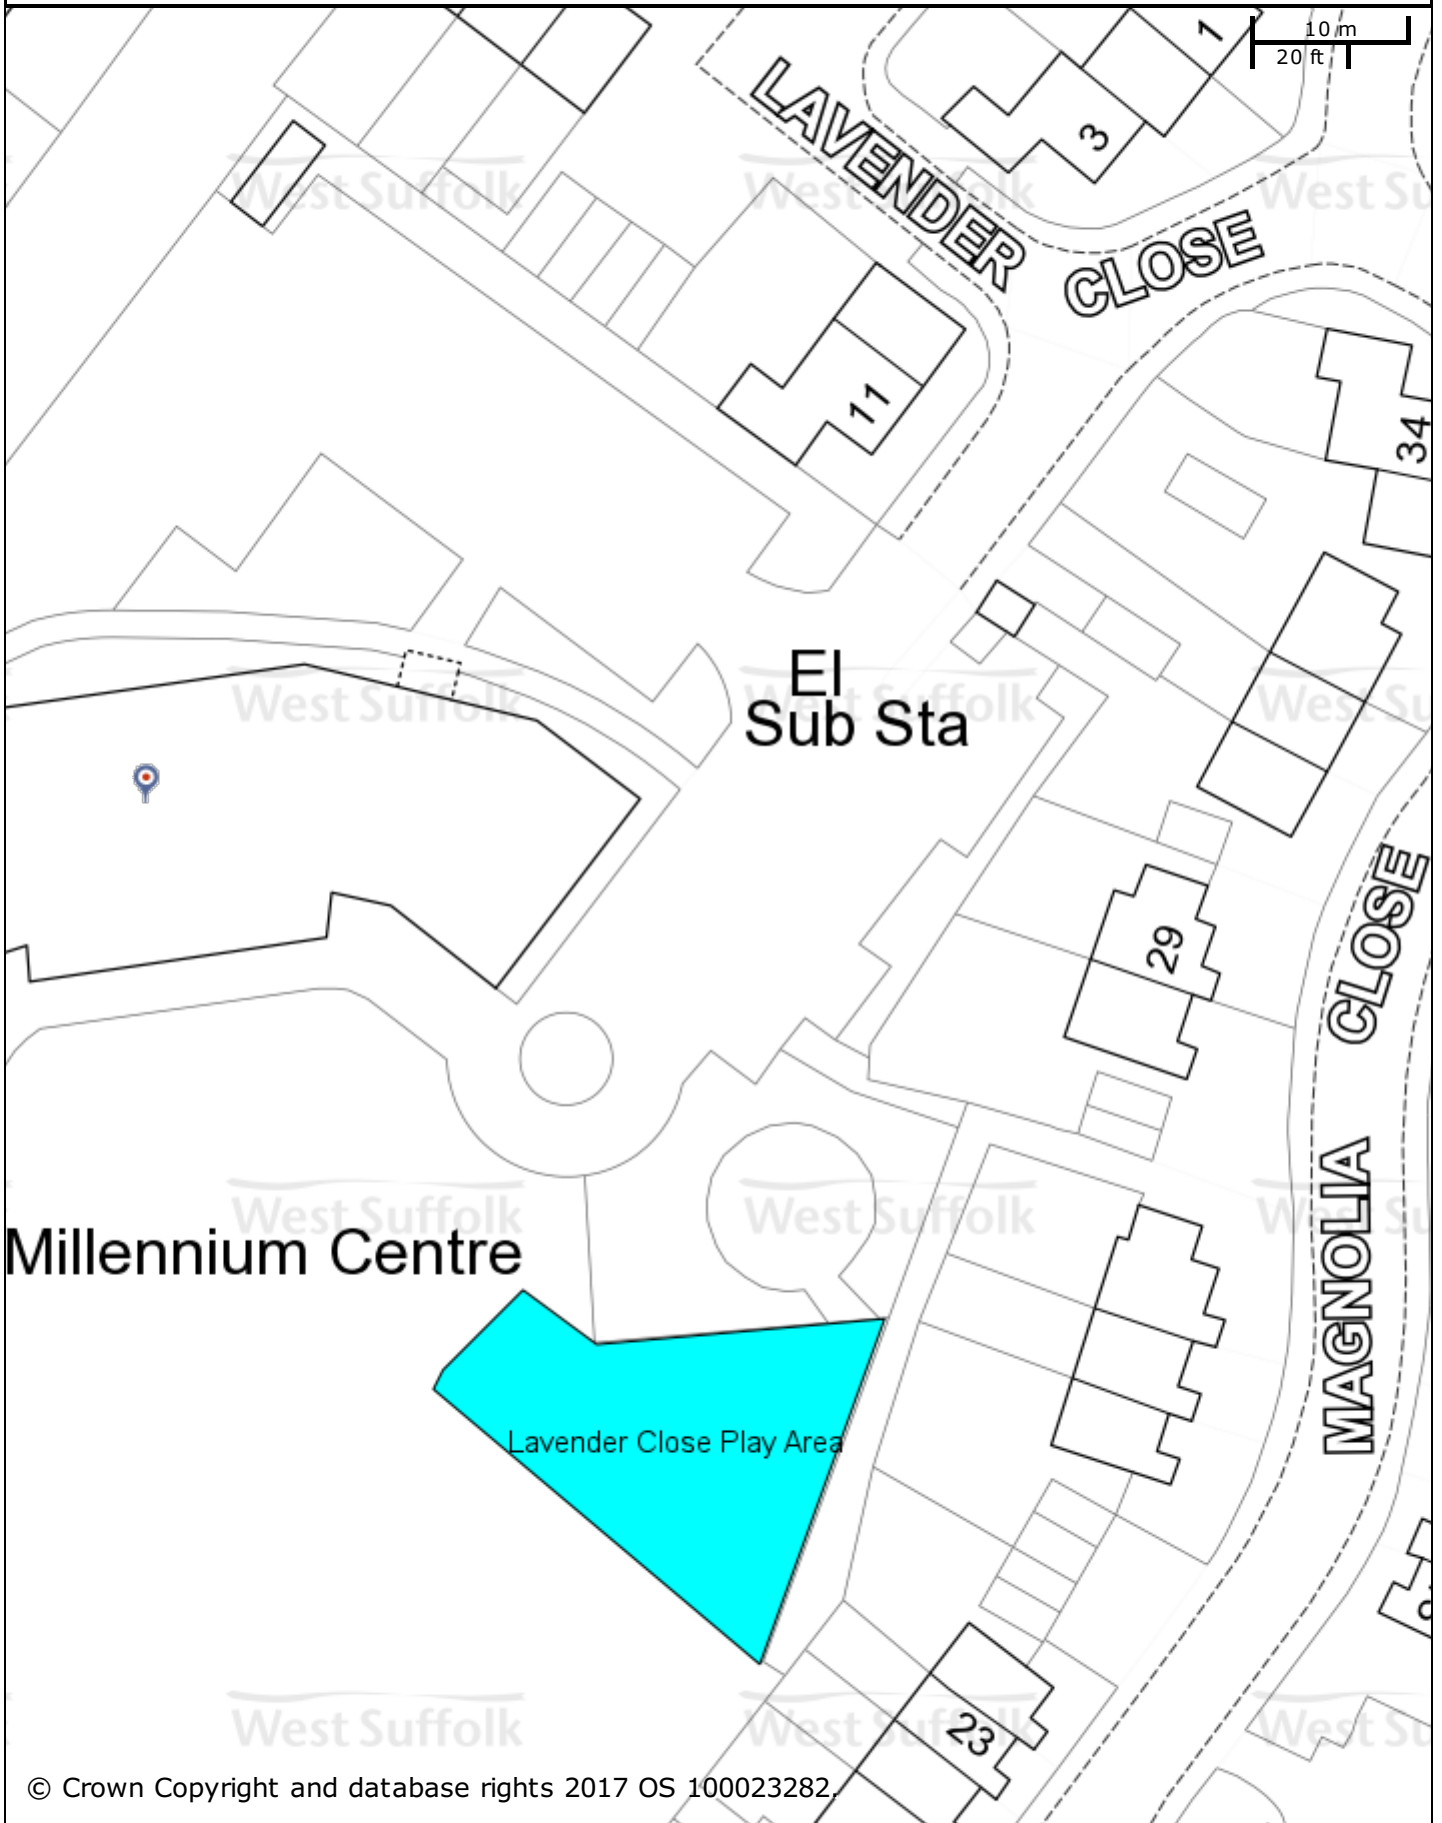

# Lavender Close Play Area

© Crown Copyright and database rights 2017 OS 100023282.

St Edmundsbury BC  
Western Way  
Bury St Edmunds  
IP33 3YU  
01284 763233

Forest Heath & St Edmundsbury councils  
**West Suffolk**  
working together  
www.westsuffolk.gov.uk

Forest Heath DC  
College Heath Road  
Mildenhall  
IP28 7EY  
01638 719000

Scale: 1:500

Printed on: 15/9/2017 at 12:10 PM by rdavis

© Crown Copyright and database rights 2017  
OS 100023282/100019675.