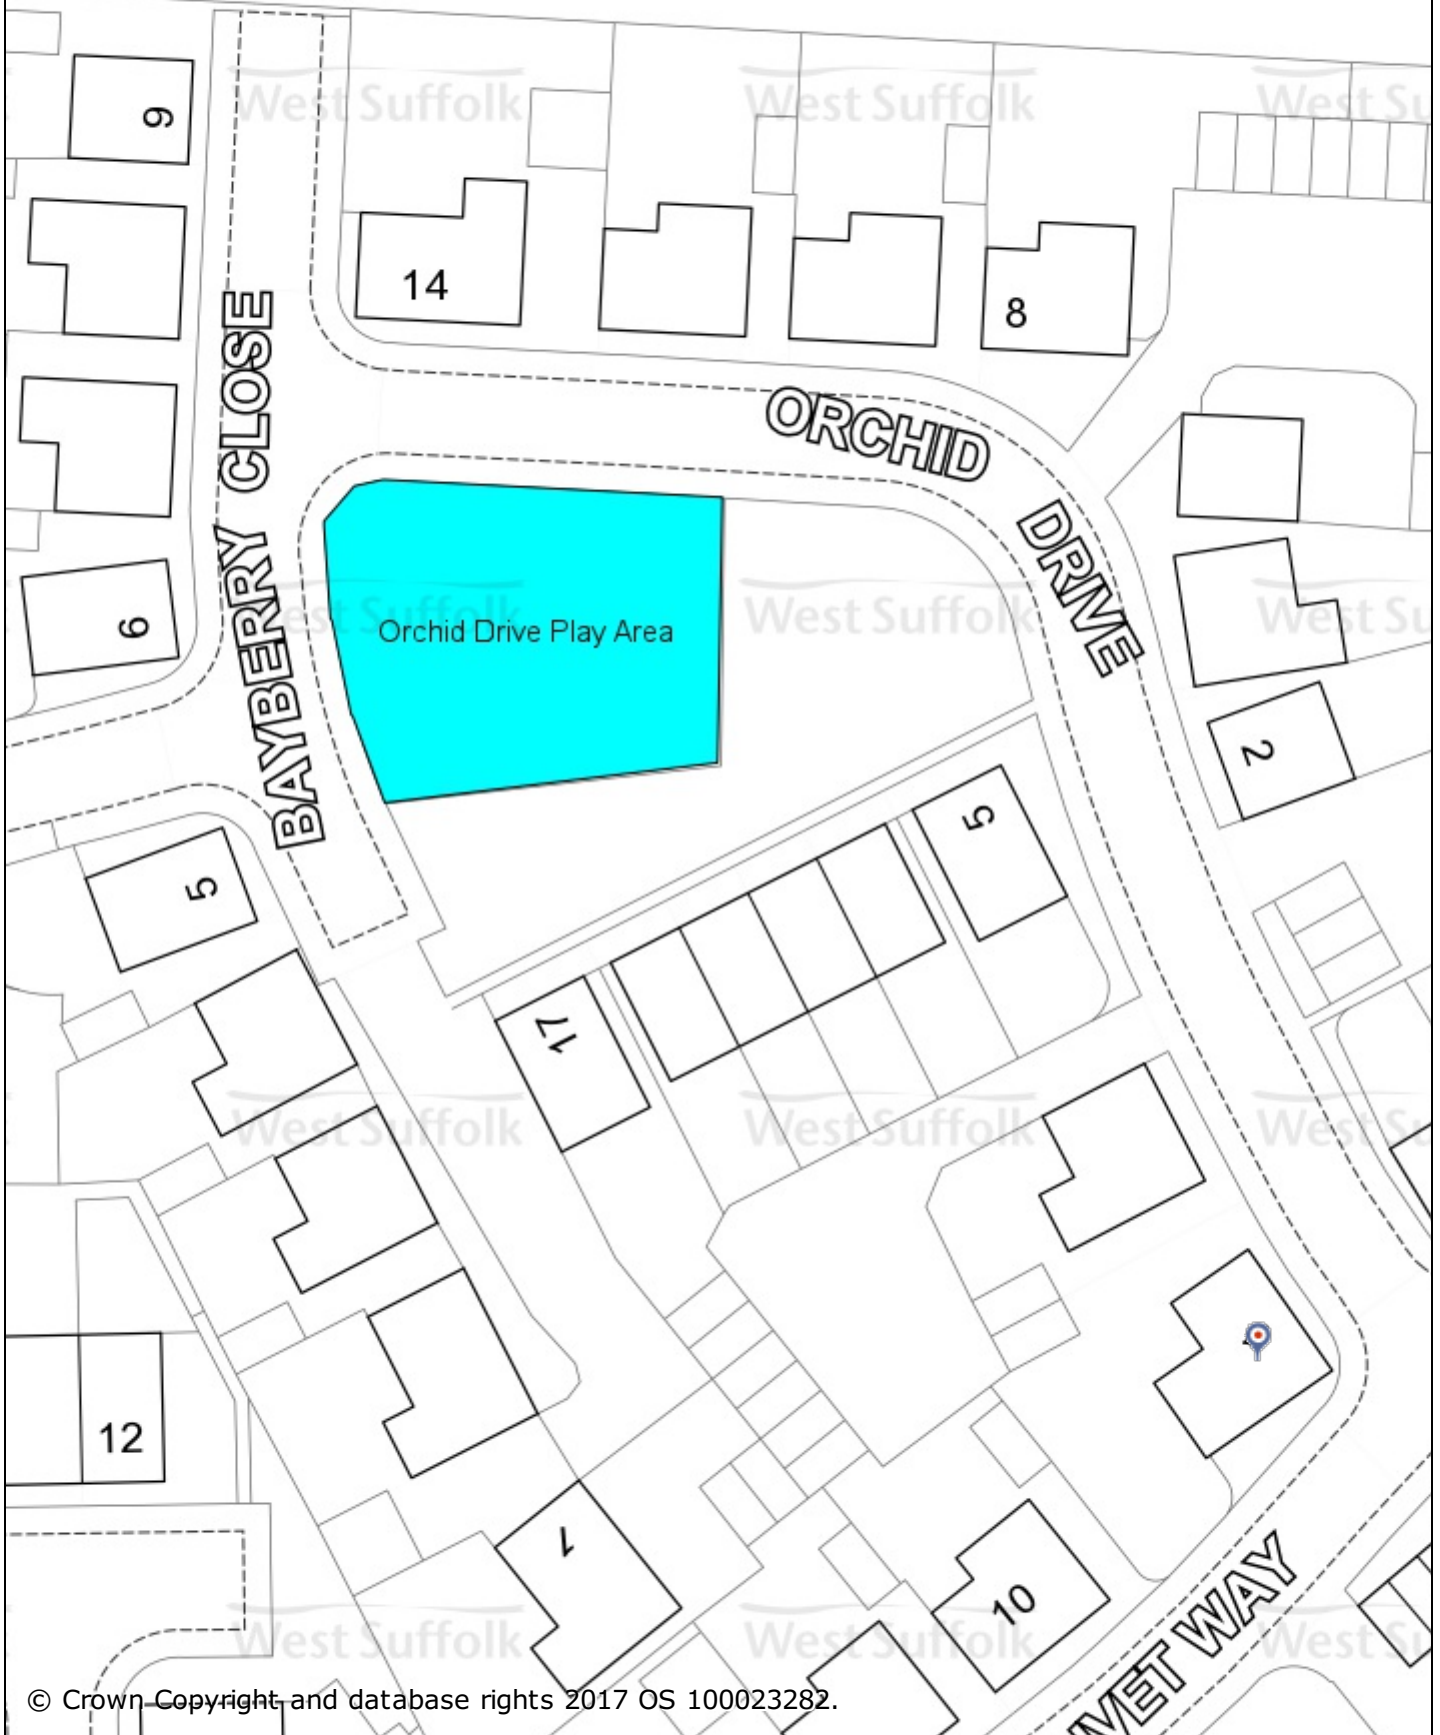

Orchid Drive Play Area

© Crown Copyright and database rights 2017 OS 100023282.

St Edmundsbury BC
Western Way
Bury St Edmunds
IP33 3YU
01284 763233

Forest Heath & St Edmundsbury councils
West Suffolk
working together
www.westsuffolk.gov.uk

Forest Heath DC
College Heath Road
Mildenhall
IP28 7EY
01638 719000

Scale: 1:500

Printed on: 15/9/2017 at 11:59 AM by rdavis

© Crown Copyright and database rights 2017
OS 100023282/100019675.