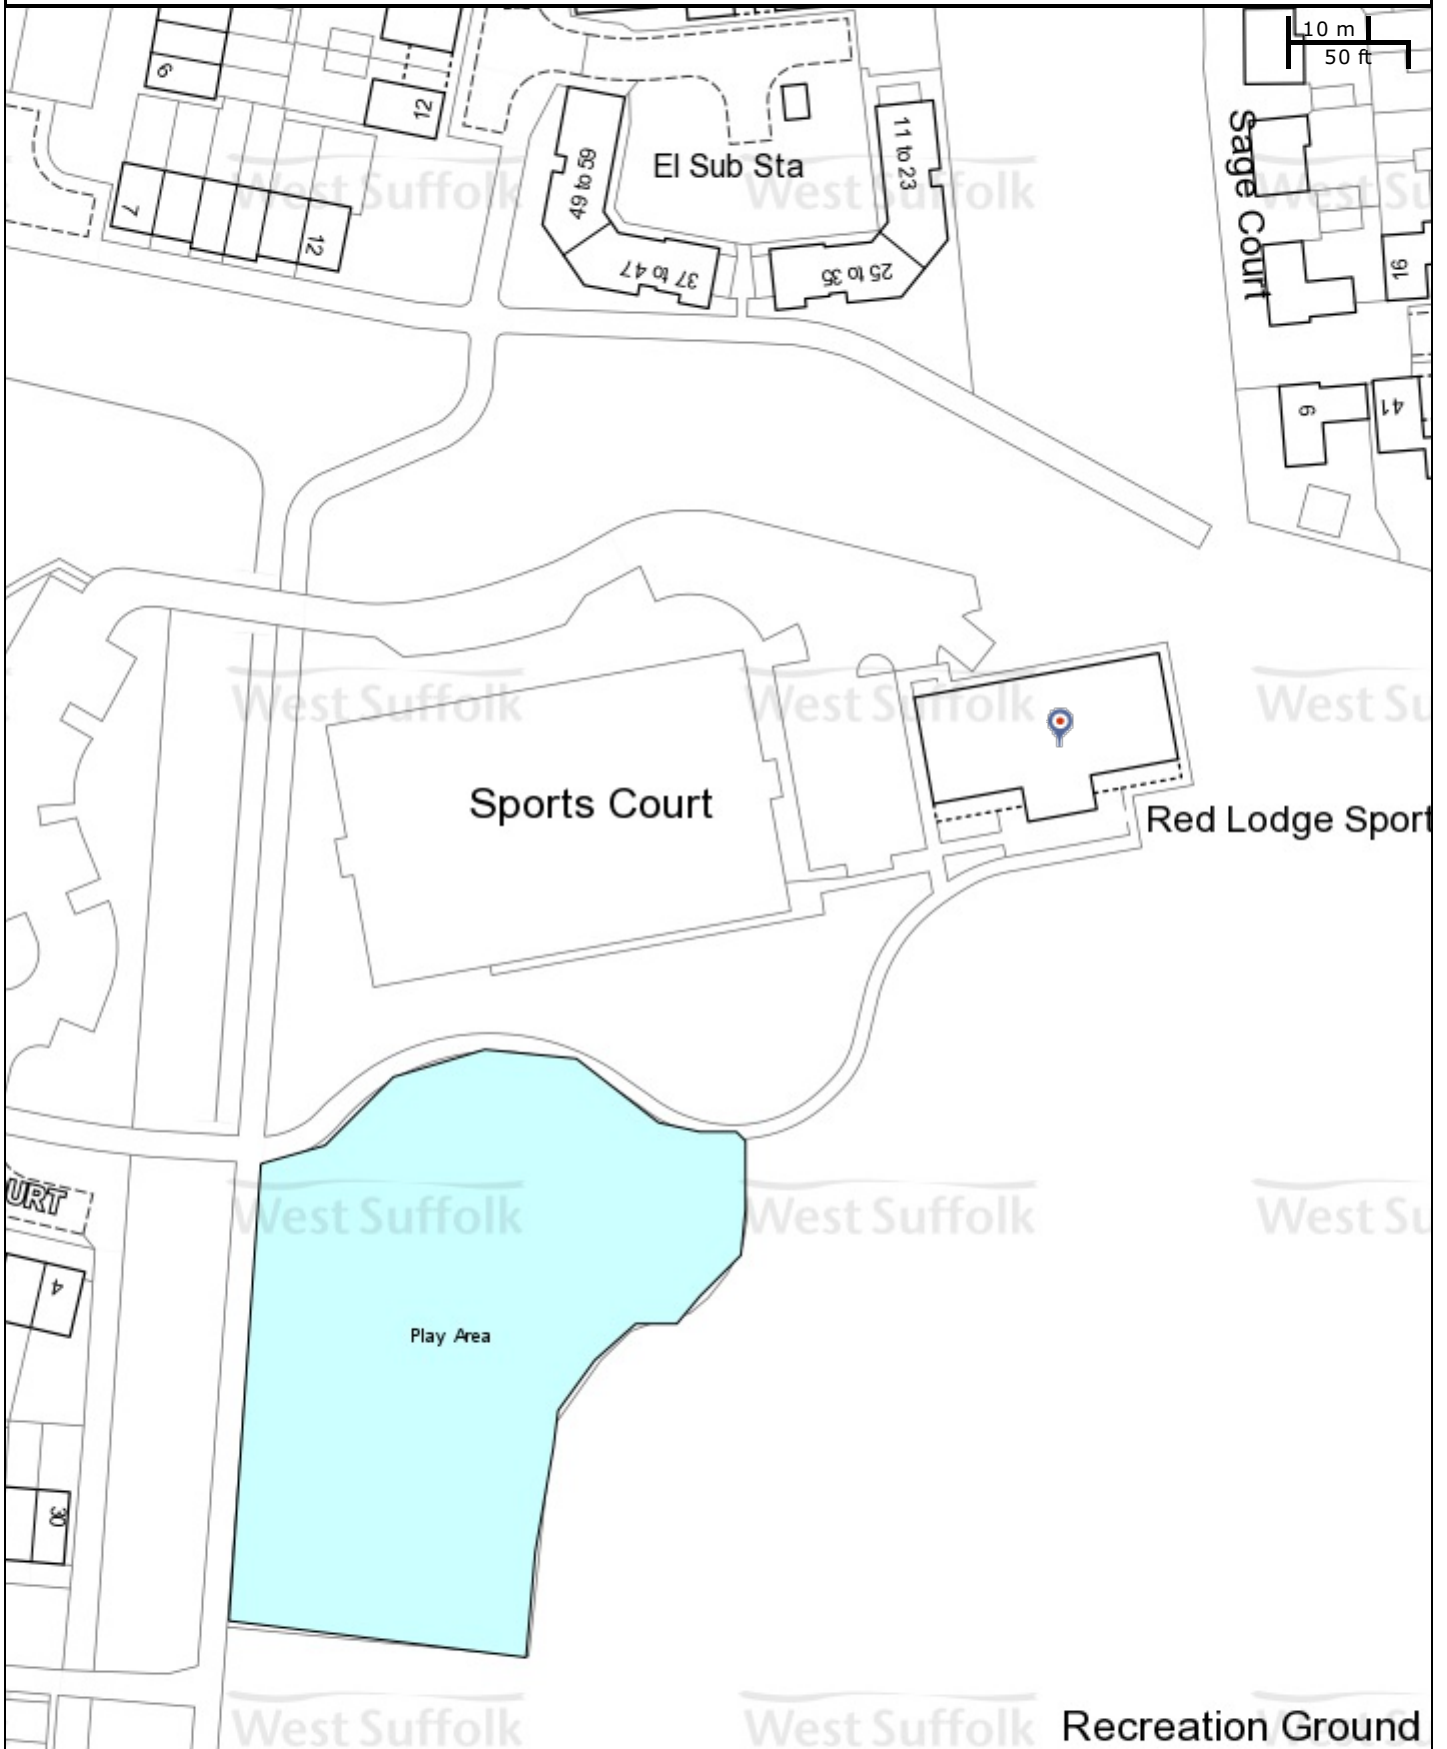

Pavilion Play Area

© Crown Copyright and database rights 2017 OS 100023282.

St Edmundsbury BC
Western Way
Bury St Edmunds
IP33 3YU
01284 763233

Forest Heath & St Edmundsbury councils
West Suffolk
working together
www.westsuffolk.gov.uk

Forest Heath DC
College Heath Road
Mildenhall
IP28 7EY
01638 719000

Scale: 1:1000

Printed on: 21/9/2017 at 10:37 AM by dparker

© Crown Copyright and database rights 2017
OS 100023282/100019675.