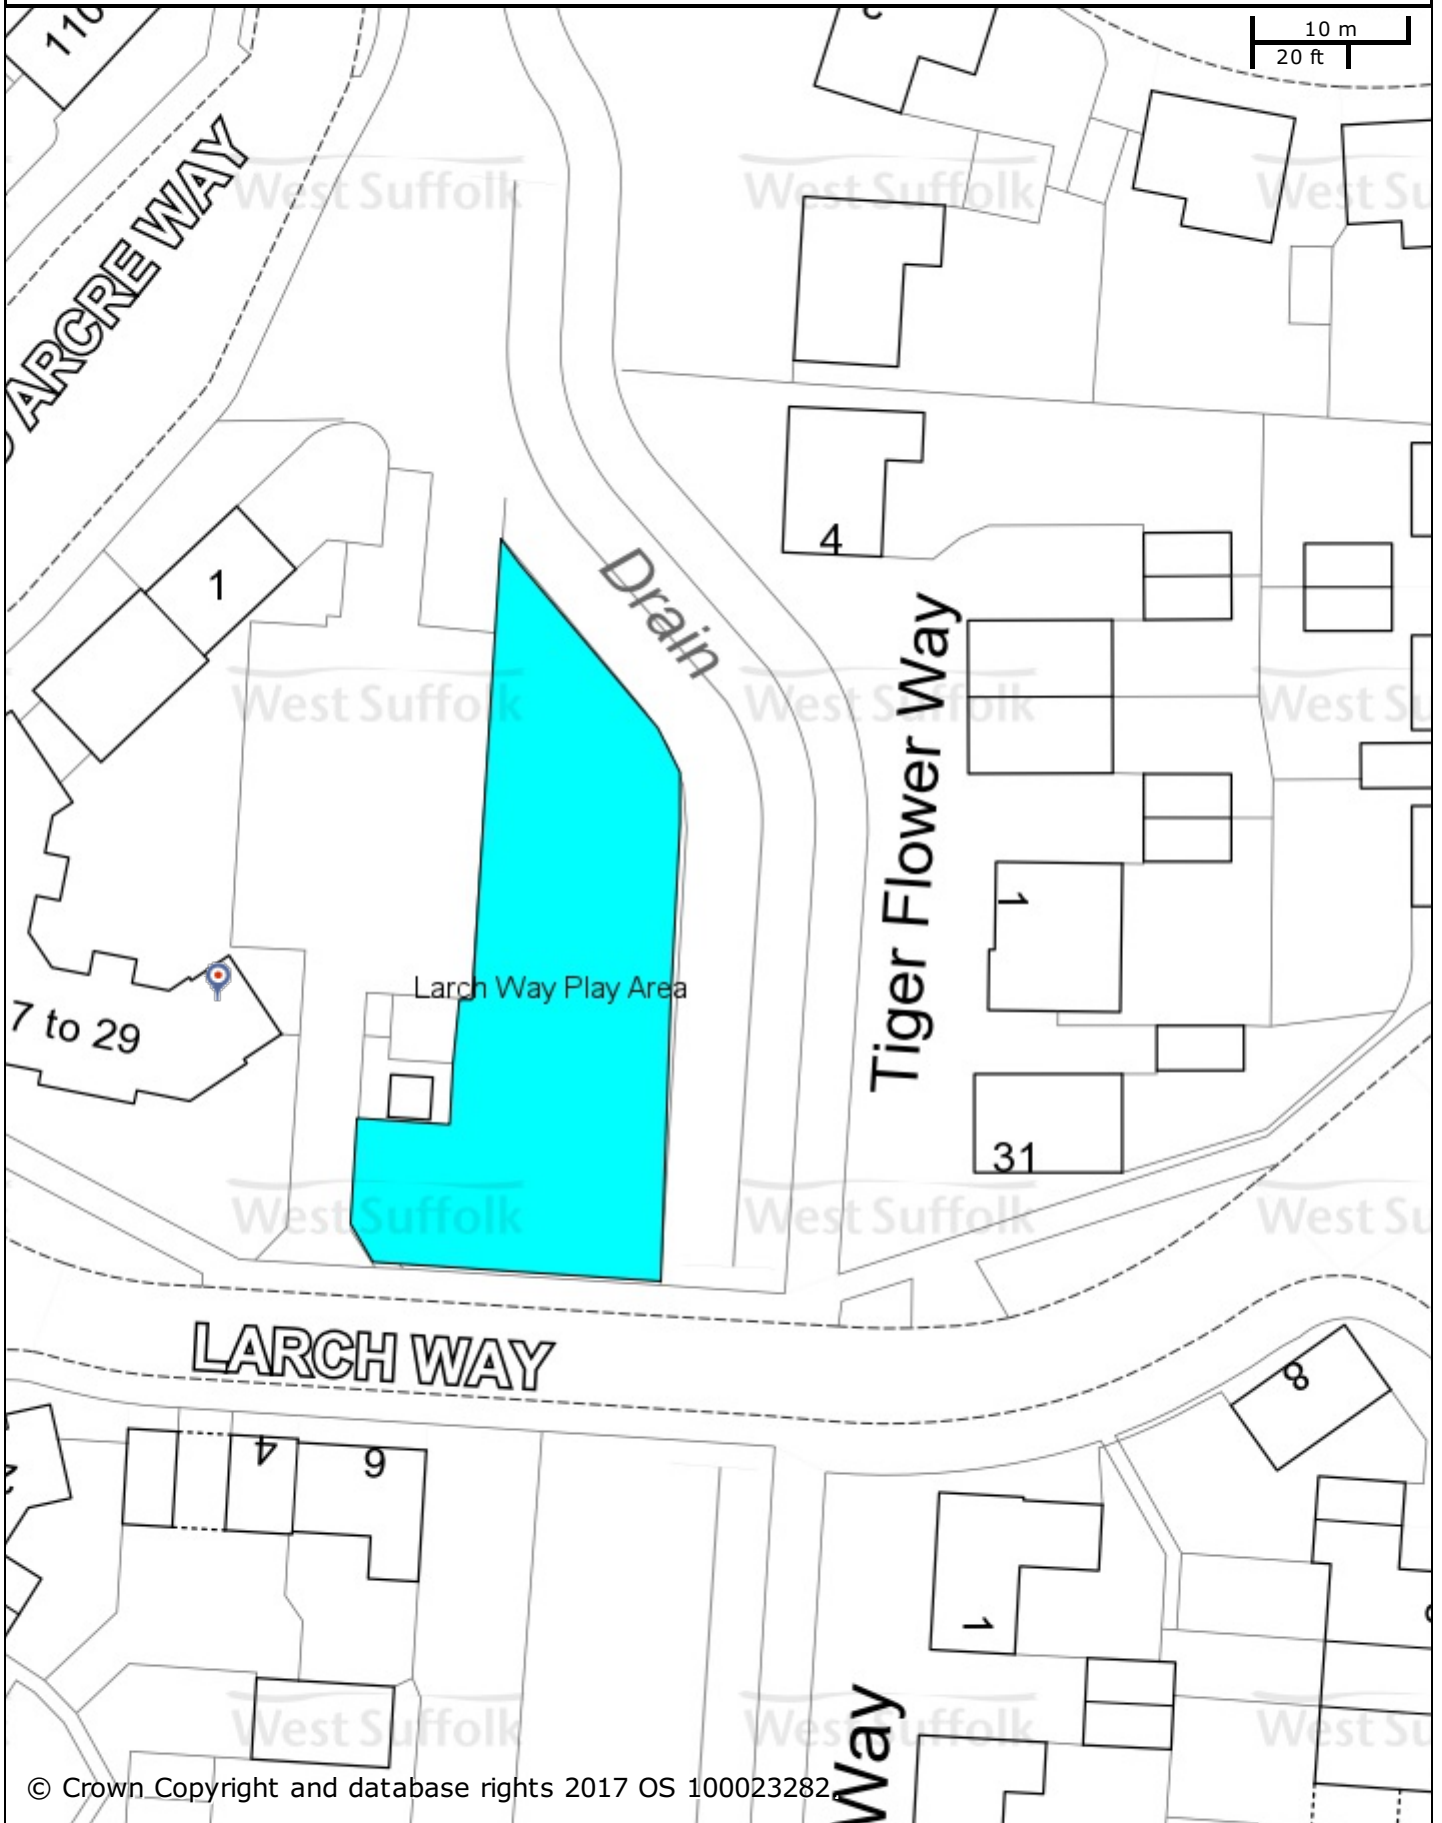

# Larch Way Play Area

© Crown Copyright and database rights 2017 OS 100023282

St Edmundsbury BC  
Western Way  
Bury St Edmunds  
IP33 3YU  
01284 763233

Forest Heath & St Edmundsbury councils  
**West Suffolk**  
working together  
[www.westsuffolk.gov.uk](http://www.westsuffolk.gov.uk)

Forest Heath DC  
College Heath Road  
Mildenhall  
IP28 7EY  
01638 719000

Scale: 1:500

Printed on: 15/9/2017 at 12:24 PM by rdavis

© Crown Copyright and database rights 2017  
OS 100023282/100019675.